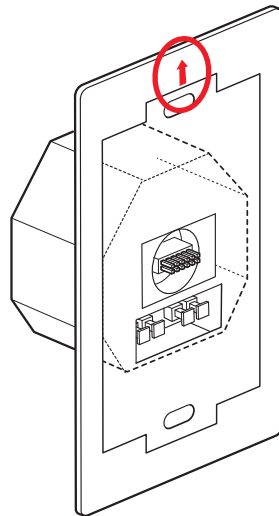

EXPLODED VIEW