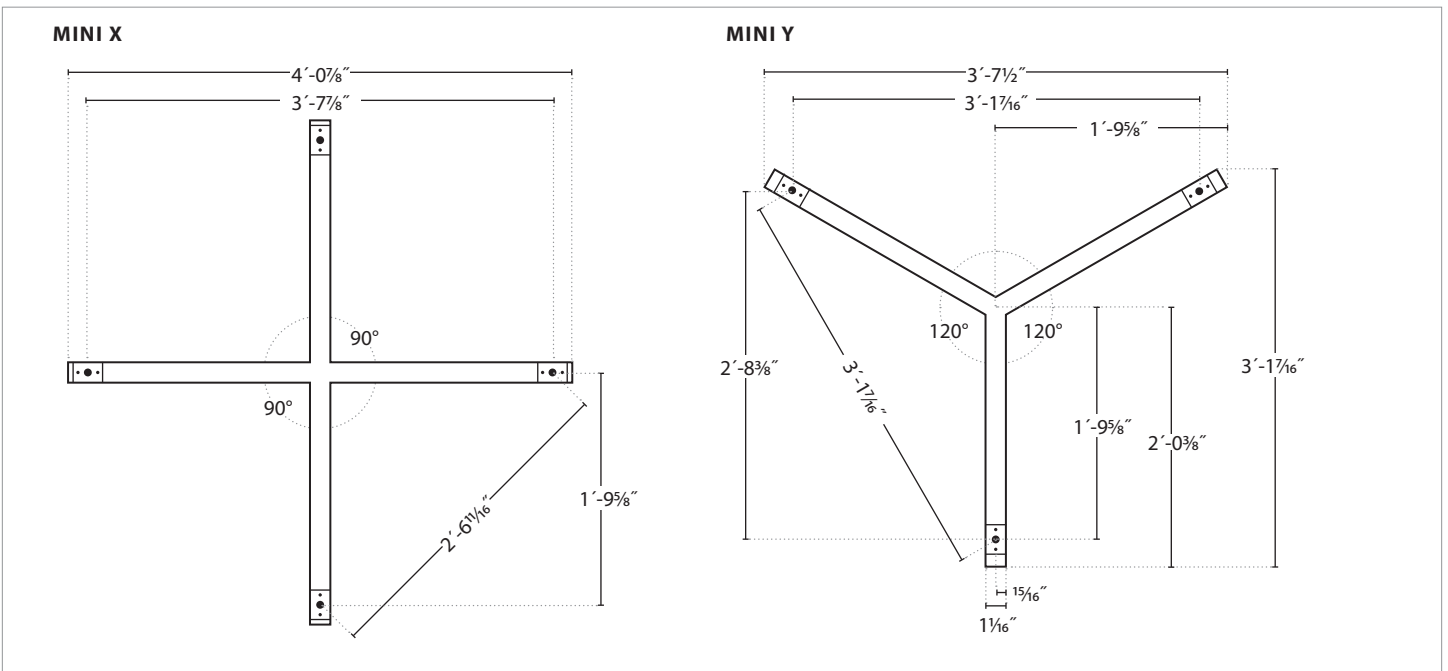

Options

CANOPY DETAILS

R/SPM — CAST ALUMINUM CANOPIES

48", 96" or 144": Round 48", 96" or 144": Square

NOTE:
Canopies cannot mount directly to t-bar grids

MOUNTING DIMENSIONS

MOUNTING OPTIONS

BionicPro2 Mini X-Y | Pendant, Surface PruHues