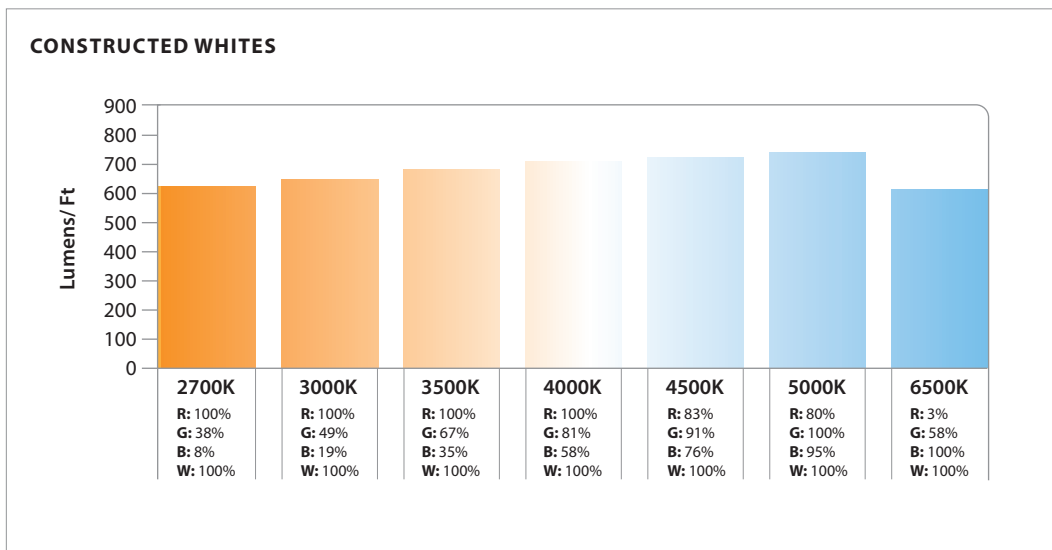

ChromaHue offers a vibrant full gamut of colors for seemingly endless architectural interior applications. Rich color-changing light offers tremendous design flexibility while white light can be achieved with the White chip, or mixing of Red, Green and Blue light. No longer just for the entertainment industry, ChromaHue can be intermixed on BionicPro luminaires for mood-creating indirect illumination combined with static white direct light.

- RGBW LED array (Red, Green, Blue, White) with full spectrum color and white light on the black body curve.
- Four-channel control, DMX drivers.
- Any color point within the triangle can be reached by setting the proper output levels for each individual red, green, blue and white channels.
- Standard DMX is one zone with one XLR drop at start, one XLR return at the end.