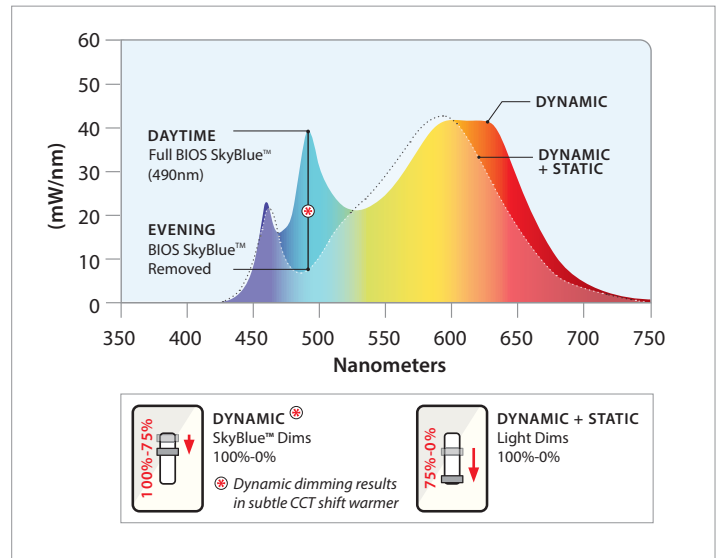

- Circadian rhythms play an integral role in physical and mental health.
- BluHue BIOS SkyBlue pinpoints peak 490nm sensitivity to provide the most benefit from an electric light source.
- At night, simply dim the lights to remove SkyBlue™ wavelengths (specify "Blu_D" to dim Cyan SkyBlue spike separately [night mode]).