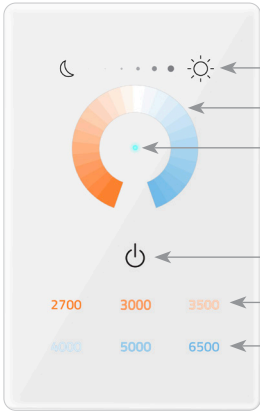

PRUTUNE WALL DEVICE