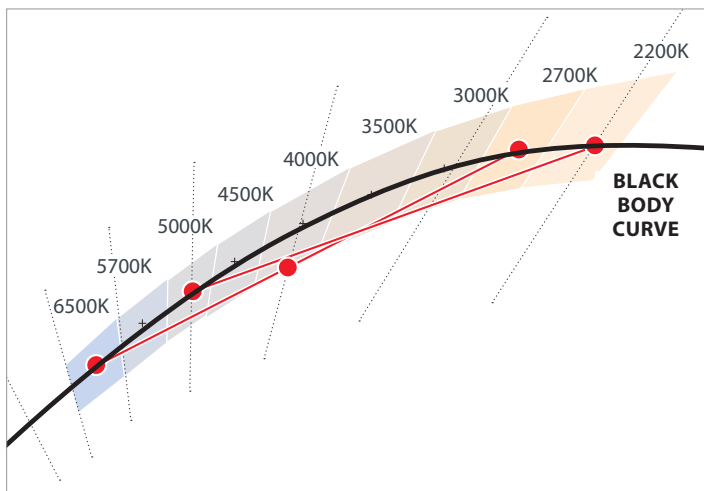

BionicPro2 Mini X-Y | Pendant, Surface PruHues

PRUDENTIAL LTG.

Lumen Outputs:		TUHUE, TUHUE2, AMBERHUE, BLUHUE, CHROMAHUE			
MINI X:		LO	MO	SO	HO**
SAL	Lm/Ft	800	1500	2100	2800
SYM	Lm/Ft	1400	1900	2450	3100
SCW	Lm/Ft	1400	1900	2450	3100
	W/Ft	15.2	22.4	31.2	42
MINI Y:					
SAL	Lm/Ft	600	1150	1600	2100
SYM	Lm/Ft	1050	1500	1900	2400
SCW	Lm/Ft	1050	1500<!-- <td-->1900	2400	
	W/Ft	11.6	16.8	23.6	31.5

**TU2 + AMB NOT AVAILABLE HO / CHROMAHUE ONLY AVAILABLE ON HO

Prudential Lighting's **TuHue** Tunable White provides warm to cool white light simulating sunlight. Controlling the light source color temperature offers differing design aesthetics with potential benefits via circadian rhythm support. Blue light for alertness while warm light conveys tranquility.

- 2700K-6500K or 2200K-5000K.
- Adjust the color temperate and brightness separately.
- Simulates warm to cool to warm transition of sunlight.