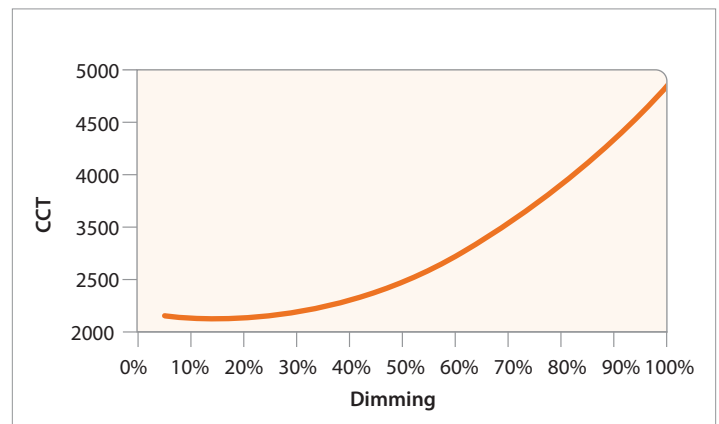

AmberHue is Prudential Lighting's Warm Dim offering. It transitions bright white light to warm amber light as brightness is dimmed, reflecting sunlight's transitioning from intense blue midday light to a dimmed golden hue near sunset, also reminiscent of soft glowing candlelight.

- Warm Dim 2200K-5000K.
- Color temperature warms as the luminaire is dimmed.
- Calm, relaxing mood communicated – hospitality, residential feel.