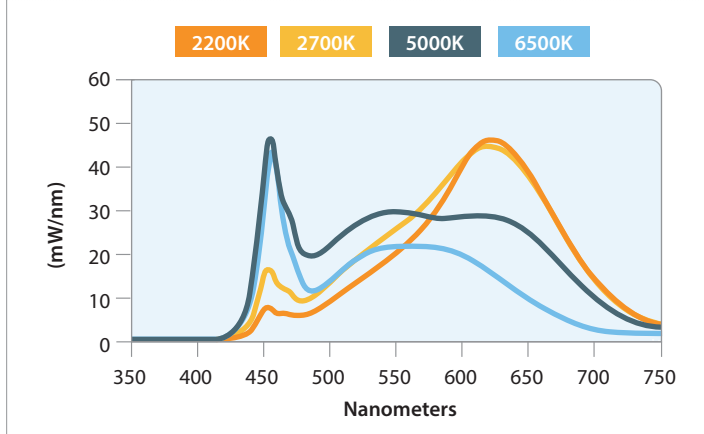

BionicPro2 Mini X-Y | Pendant, Surface PruHues

PRUDENTIAL LTG.

Lumen Outputs:		TUHUE, TUHUE2, AMBERHUE, BLUHUE, CHROMAHUE			
MINI X:		LO	MO	SO	HO**
SAL	Lm/Ft	800	1500	2100	2800
SYM	Lm/Ft	1400	1900	2450	3100
SCW	Lm/Ft	1400	1900	2450	3100
	W/Ft	15.2	22.4	31.2	42
MINI Y:					
SAL	Lm/Ft	600	1150	1600	2100
SYM	Lm/Ft	1050	1500	1900	2400
SCW	Lm/Ft	1050	1500<!-- <td-->1900	2400	
	W/Ft	11.6	16.8	23.6	31.5

**TU2 + AMB NOT AVAILABLE HO / CHROMAHUE ONLY AVAILABLE ON HO

Prudential Lighting's **TuHue** Tunable White provides warm to cool white light simulating sunlight. Controlling the light source color temperature offers differing design aesthetics with potential benefits via circadian rhythm support. Blue light for alertness while warm light conveys tranquility.

- 2700K-6500K or 2200K-5000K.
- Adjust the color temperate and brightness separately.
- Simulates warm to cool to warm transition of sunlight.