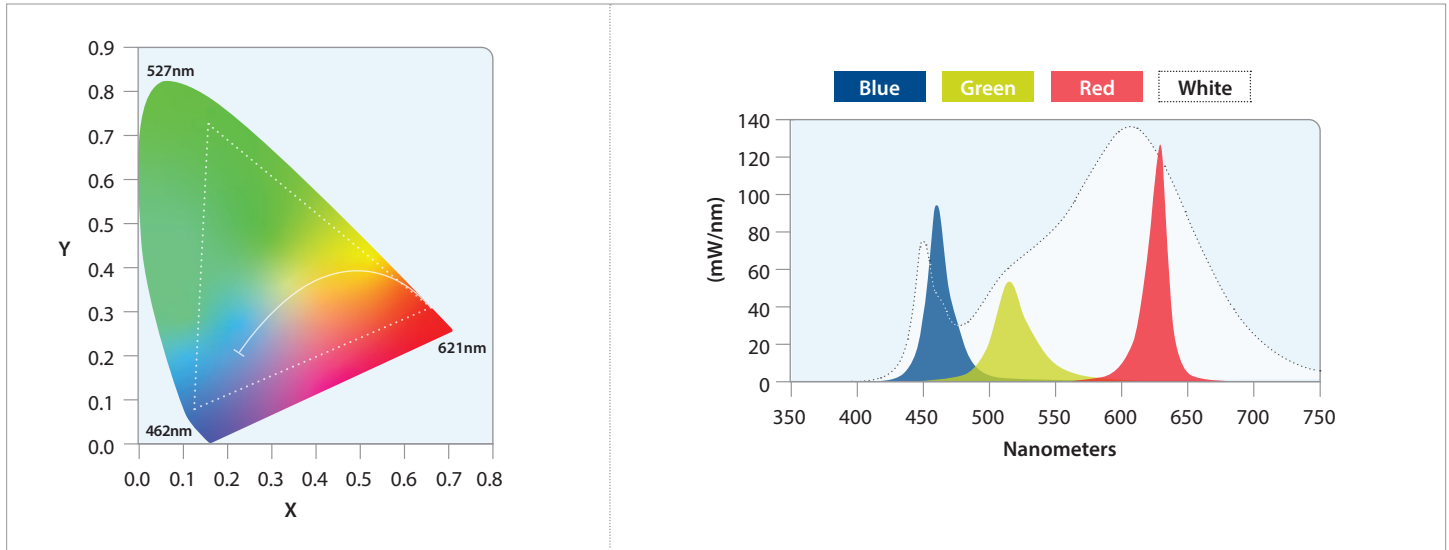

ChromaHue offers a vibrant full gamut of colors for seemingly endless architectural interior applications. Rich color-changing light offers tremendous design flexibility while white light can be achieved with the White chip, or mixing of Red, Green and Blue light. No longer just for the entertainment industry, ChromaHue can be intermixed on BionicPro luminaires for mood-creating indirect illumination combined with static white direct light.

- RGBW LED array (Red, Green, Blue, White) with full spectrum color and white light on the black body curve.
- Four-channel control, DMX drivers.
- Any color point within the triangle can be reached by setting the proper output levels for each individual red, green, blue and white channels.
- Standard DMX is one zone with one XLR drop at start, one XLR return at the end.