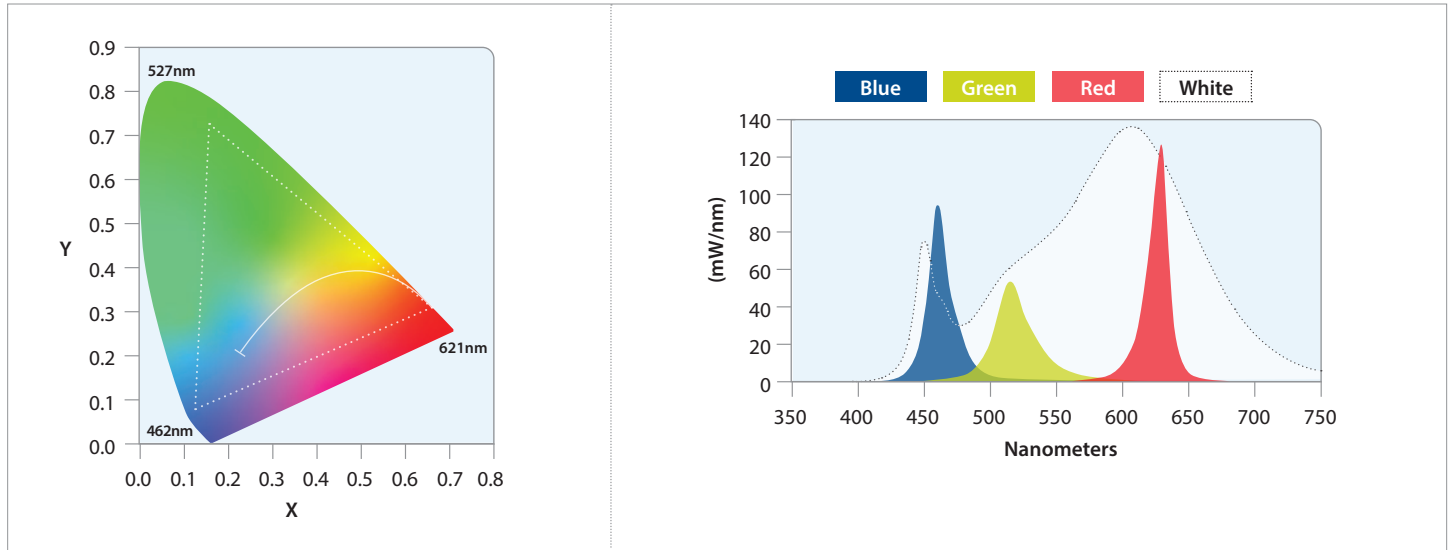

ChromaHue offers a vibrant full gamut of colors for seemingly endless architectural interior applications. Rich color-changing light offers tremendous design flexibility while white light can be achieved with the White chip, or mixing of Red, Green and Blue light. No longer just for the entertainment industry, ChromaHue can be intermixed on BionicPro luminaires for mood-creating indirect illumination combined with static white direct light.

- RGBW LED array (Red, Green, Blue, White) with full spectrum color and white light on the black body curve.
- Four-channel control, DMX drivers.
- Any color point within the triangle can be reached by setting the proper output levels for each individual red, green, blue and white channels.
- Standard DMX is one zone with one XLR drop at start, one XLR return at the end.