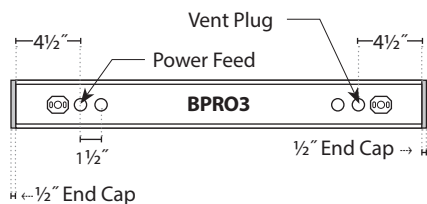

POWER FEED LOCATIONS: