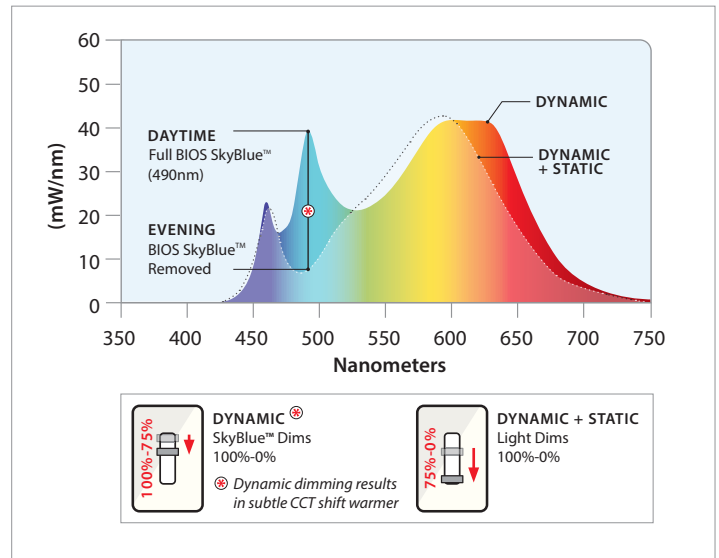

BluHue BIOS SkyBlue™ circadian LED lighting brings the benefits of blue skies inside. Newly discovered blue-sky receptors in our eyes drive improved daytime alertness, mood, brain function, and strengthens circadian rhythms leading to overall better health and well-being.

- Circadian rhythms play an integral role in physical and mental health.
- BluHue BIOS SkyBlue pinpoints peak 490nm sensitivity to provide the most benefit from an electric light source.
- At night, simply dim the lights to remove SkyBlue™ wavelengths (specify "Blu_D" to dim Cyan SkyBlue spike separately [night mode]).