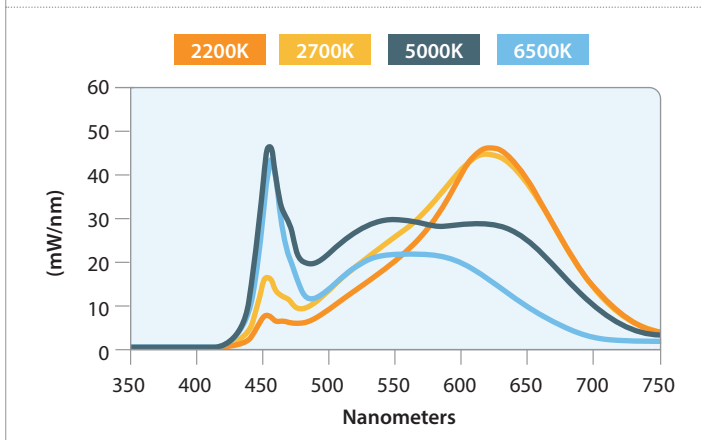

Wet BionicPro3 | Recessed Linear 3" Slot

WIRING DIAGRAMS
SPEC

PRUDENTIAL LTG.

PRULITE.COM 213.746.0360

LUMEN OUTPUTS:

		BLUHUE, TUHUE, TUHUE2, AMBERHUE			
DIRECT:	SAL	LO	MO	SO	HO*
	Lm/Ft	200	375	500	715
	W/Ft	3.8	5.6	7.8	10.5

* TU2 + AMB NOT AVAILABLE HO / CHROMAHUE ONLY AVAILABLE ON HO

Prudential Lighting's **TuHue** Tunable White provides warm to cool white light simulating sunlight. Controlling the light source color temperature offers differing design aesthetics with potential benefits via circadian rhythm support. Blue light for alertness while warm light conveys tranquility.

- 2700K-6500K or 2200K-5000K.
- Adjust the color temperate and brightness separately.
- Simulates warm to cool to warm transition of sunlight.