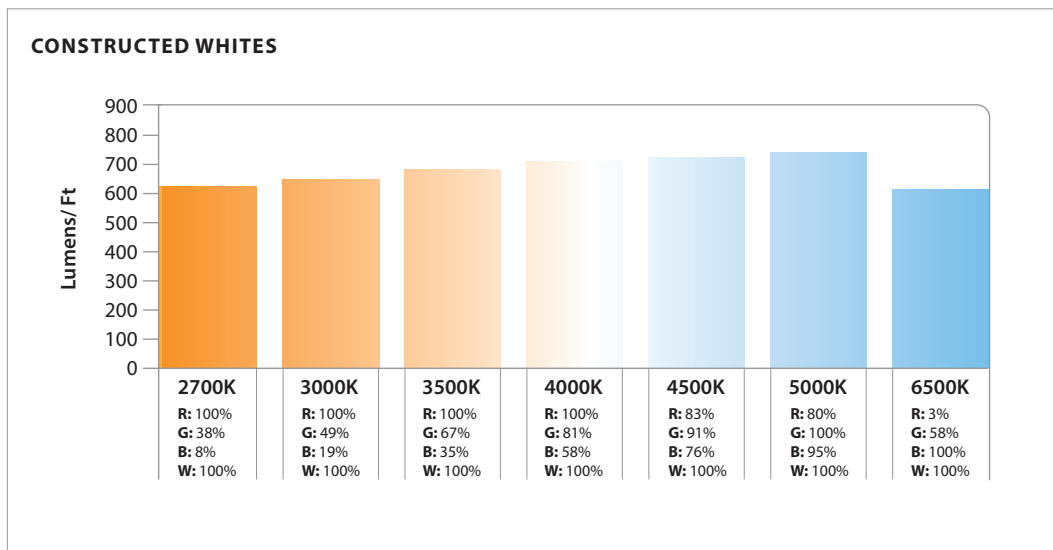

ChromaHue offers a vibrant full gamut of colors for seemingly endless architectural interior applications. Rich color-changing light offers tremendous design flexibility while white light can be achieved with the White chip, or mixing of Red, Green and Blue light. No longer just for the entertainment industry, ChromaHue can be intermixed on BionicPro luminaires for mood-creating indirect illumination combined with static white direct light.

- RGBW LED array (Red, Green, Blue, White) with full spectrum color and white light on the black body curve.
- Four-channel control, DMX drivers.
- Any color point within the triangle can be reached by setting the proper output levels for each individual red, green, blue and white channels.
- Standard DMX is one zone with one XLR drop at start, one XLR return at the end.