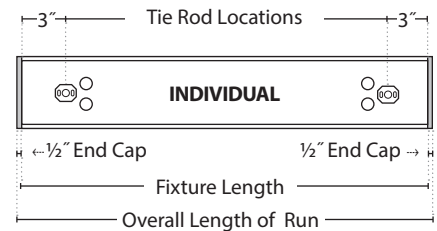

## RUGGED DURABILITY

### HARD CEILING X3/X7/X11 — MOUNTING DIMENSIONS

	FIXTURE LENGTHS	TIE ROD LOCATIONS	
		Start / Individual	Intermediate / End
2'	24"	18"	—
3'	36"	30"	36 <sup>1</sup> / <sub>16</sub> "
4'	48"	42"	48 <sup>1</sup> / <sub>16</sub> "
5'	60"	54"	60 <sup>1</sup> / <sub>16</sub> "
6'	72"	66"	72 <sup>1</sup> / <sub>16</sub> "
7'	84"	78"	84 <sup>1</sup> / <sub>16</sub> "
8'	96"	90"	96 <sup>1</sup> / <sub>16</sub> "