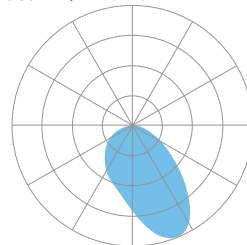

ROOM FILL / FOCAL GLOW WALL WASH

HIGH OUTPUT:

WETBIOPRO3-REC-FLSH-LED35-PFL/WWG-HO

4983 Delivered Lumens
42 Watts
119 lm/w
3500 CCT

Zonal Lumen Summary:
0-90 = 100%

2442

Vertical Angle	0°	25°	45°	65°	90°
0°	1907	1907	1907	1907	1907
5°	2107	2099	2035	1962	1811
15°	2429	2385	2221	1998	1723
25°	2442	2408	2254	1915	1553
35°	1192	1160	1103	1070	1059
45°	1339	1409	1595	1381	1051
55°	832	887	1082	989	767
65°	479	506	639	609	495
75°	221	233	297	297	257
85°	38	40	61	49	51
90°	0	0	0	0	0

LUMEN MAINTENANCE

L70 — 200,000+ Hours
L90 — 100,000+ Hours
(LO, MO & SO)
L90 — 60,000+ Hours (HO)

LED SYSTEM LED modules and drivers are field replaceable.

PROG (OPTIONAL) Programmable light output. Specify desired lumens or watts per linear foot.

BINNING Standard binning (all Prudential LED boards) includes testing at the chip level and board integration to provide consistent color temperature within a 3-step MacAdams ellipse, with +/- 5% lumen output range and +/- .004 Duv.

LABELS CSA and ETL wet labeled (downlight only), IP65 for continuous rows, IP66 for individual fixtures (up to 8'), and I.B.E.W. manufactured. Impact rating of IK08. Extended temperature range -30° to 50° C.

ELECTRICAL Must specify LED dimming controls. LED fixtures have constant current driver(s) with less than 20% THD when loaded to a minimum of 60%. Drivers sink a maximum of 6mA per driver. DM01 LED drivers are 0-10V dimmable and are compatible with most 0-10V wall slide dimmers and direct 0-10V analog signal dimmers. Max driver size 1.65" w x 1.25" h.

CONSTRUCTION

Housing Extruded aluminum housing and side wall >25% PC recycled, 100% recyclable.

Lens Seamless lens up to 200'. Consult factory for longer lengths. Polymer, 100% recyclable.

Weight 3.5 lbs/ft

MOUNTING Surface standoff mounted to walls or ceilings (downlight only) via channel or mullion, suspended by cable.

WARRANTY Single-source, 5 year limited warranty covers standard components and construction.

FINISH COLORS

WetTMW – White (Semi Gloss)

WetYBB – Black (Semi Gloss)

WetYPE – Pewter (Matte)

WetYBR – Bronze (Semi Gloss)

For paint chip samples, please email: info@prulite.com