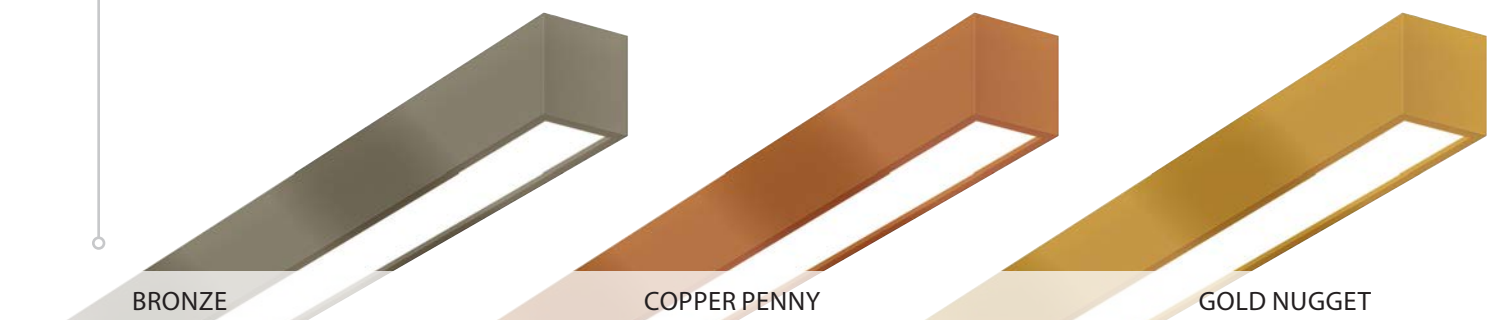

UP TO
115 LPW
1200
LM/FT
SAL+BTW

Wood You Look at This!

Stunning New Architectural Laminates.

Available on All BionicPro Linear Luminaires.

SPECIAL ORDER OPTIONS (EXTENDED LEAD TIME)

Naturally Inviting

Oak & Walnut in Light, Medium, or Dark Stains.

Industrial Cool

Oxidized Metallic Gold, Black & Copper.

Chic & Cutting-Edge

Carbon Fiber, Red Leather & Grey Suede.

Unmatched Distributions. Upgraded Performance.

Precision optics—now with even higher efficacies.

Hold up—did someone say shimmer?

Say Hello to our New Luxe Metallics!

Designed to Stand-out

2700K

6500K

- Tunable White 2700K-6500K or 2200K-5000K.
- Adjust the color temperate and brightness separately.
- Simulates warm to cool to warm transition of sunlight.