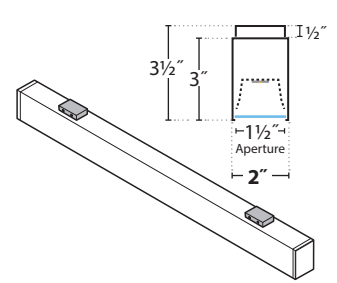

WMU — SURFACE