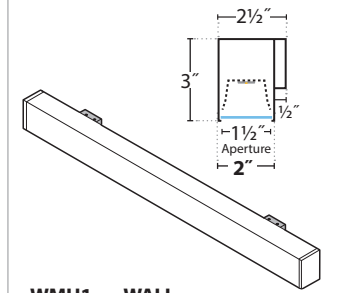

MOUNTING DETAIL & CROSS SECTIONS

Surface Mount

Wall Mount

Mullion Mount

Cable Mount

Channels

Brackets

WMC — WALL

WMC2 — WALL

WMC — SURFACE

WMC2 — SURFACE

WMU — WALL

WMU1 — WALL

WMU2 — WALL

WMU — SURFACE

WMU1 — SURFACE

WMU2 — SURFACE

ADJOINING DETAIL

CANOPY DETAIL

FINISH COLORS & LAMINATES

Finish Colors

STANDARD:

PREMIUM:

LUXE METALLICS:

Choose from one of our Premium Colors with no set-up fee. For paint chip samples, please email: info@prulite.com

Laminate Finishes

STANDARD:

SPECIAL ORDER (EXTENDED LEAD TIMES):