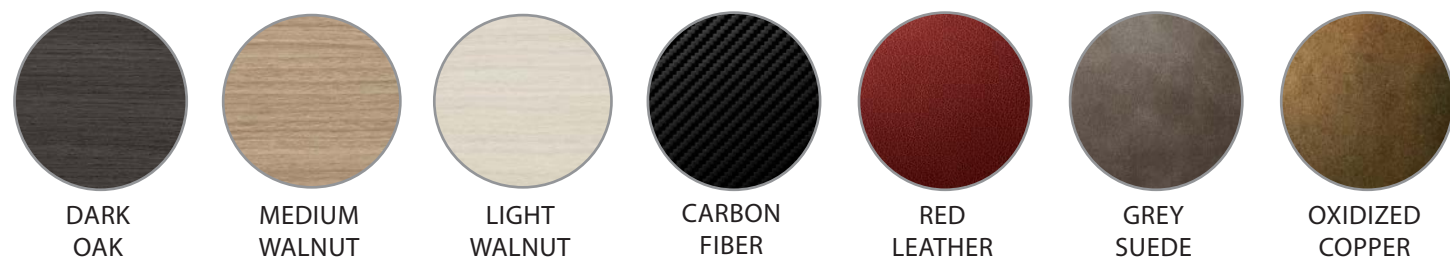

UP TO
115 LPW
1200
LM/FT
SAL+BTW

Wood You Look at This!

Stunning New Architectural Laminates.

Available on All BionicPro Linear Luminaires.

SPECIAL ORDER OPTIONS (EXTENDED LEAD TIME)

Naturally Inviting

Oak & Walnut in Light, Medium, or Dark Stains.

Industrial Cool

Oxidized Metallic Gold, Black & Copper.

Chic & Cutting-Edge

Carbon Fiber, Red Leather & Grey Suede.

Unmatched Distributions. Upgraded Performance.

Precision optics—now with even higher efficacies.

Hold up—did someone say shimmer?

Say Hello to our New Luxe Metallics!

Designed to Stand-out

2700K

6500K

- Tunable White 2700K-6500K or 2200K-5000K.
- Adjust the color temperate and brightness separately.
- Simulates warm to cool to warm transition of sunlight.