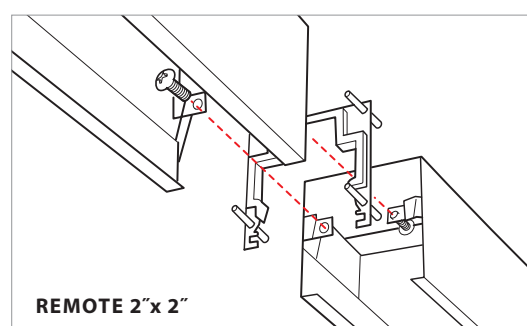

WMU2 — SURFACE

ADJOINING DETAIL

REMOTE 2"x 2"

INTEGRAL 2"x 3"

CANOPY DETAIL

RIGID (RSC)

SWIVEL (SSC)
Allows for sloped ceilings up to 45° SSC Canopy Round ONLY

FINISH COLORS & LAMINATES