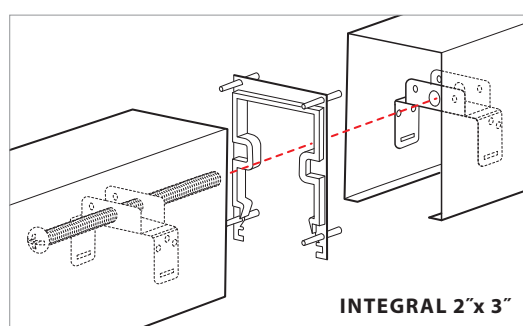

MOUNTING DETAIL & CROSS SECTIONS

Surface Mount

Wall Mount

Mullion Mount

Cable Mount

Channels

Brackets

WMC — WALL

WMU2 — SURFACE

ADJOINING DETAIL

REMOTE 2"x 2"

INTEGRAL 2"x 3"

CANOPY DETAIL

RIGID (RSC)

SWIVEL (SSC)
Allows for sloped ceilings up to 45° SSC Canopy Round ONLY

FINISH COLORS & LAMINATES