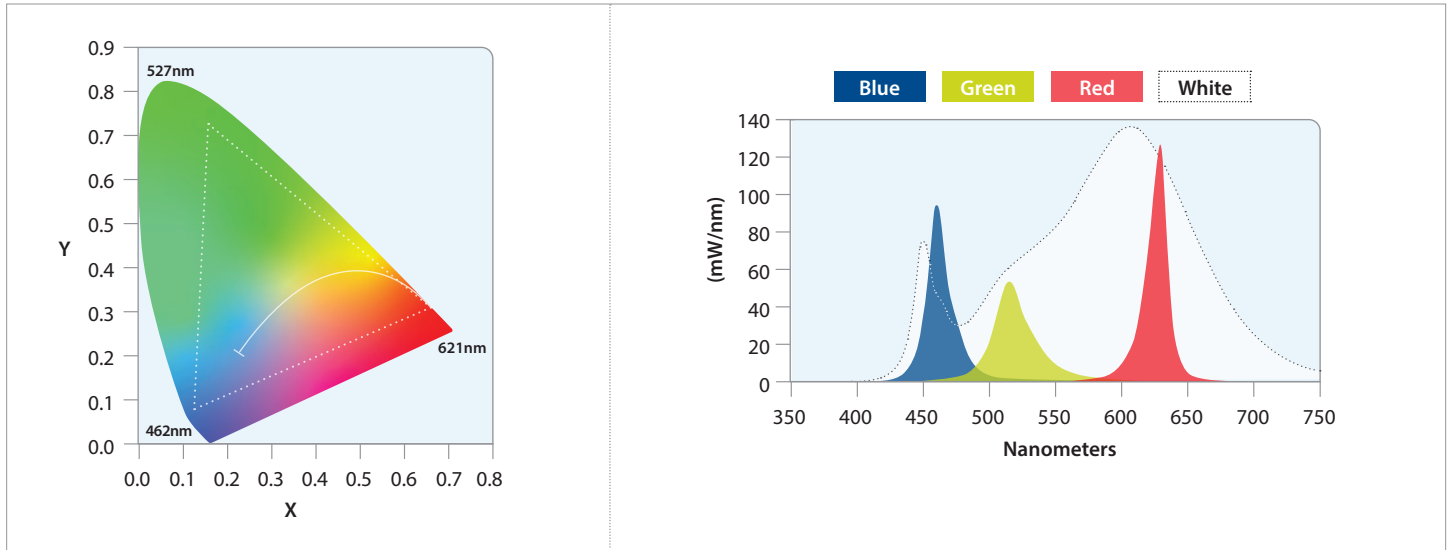

BionicPro2 Mini | Linear, Surface

PRUDENTIAL LTG.

2" Linear
PruHues

ChromaHue offers a vibrant full gamut of colors for seemingly endless architectural interior applications. Rich color-changing light offers tremendous design flexibility while white light can be achieved with the White chip, or mixing of Red, Green and Blue light. No longer just for the entertainment industry, ChromaHue can be intermixed on BionicPro luminaires for mood-creating indirect illumination combined with static white direct light.

- RGBW LED array (Red, Green, Blue, White) with full spectrum color and white light on the black body curve.
- Four-channel control, DMX drivers.
- Any color point within the triangle can be reached by setting the proper output levels for each individual red, green, blue and white channels.
- Standard DMX is one zone with one XLR drop at start, one XLR return at the end.

WIRING DIAGRAMS
SPEC