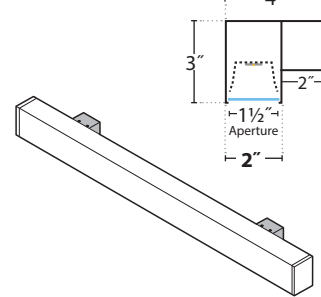

2" Linear
Mounting Options

Why Channels?

Channels provide maximum flexibility in mounting points on the ceiling/wall (drilled in the field into structure).
2 mounting points per channel required, all channels are the length of the fixture. .75" Channel accommodates SOOW cord (8', 6 conductor cord), 2" Channel accommodates liquitite Flex with sealed connectors (6' long 6' conductor cord).

Why Brackets?

Clean look. Two options.

1. Installed at our standard dimensions (see page 5).
2. COS (Custom on-center spacing) — Provide dimensions and our factory will install bracket cleats at provided dimensions.

WMU2 — WALL

See page 5 for mounting dimensions.