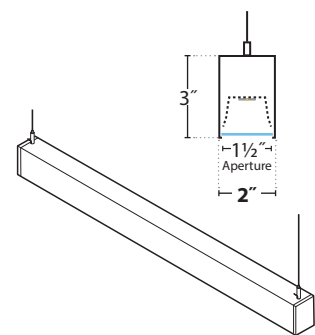

CA — CABLE MOUNT