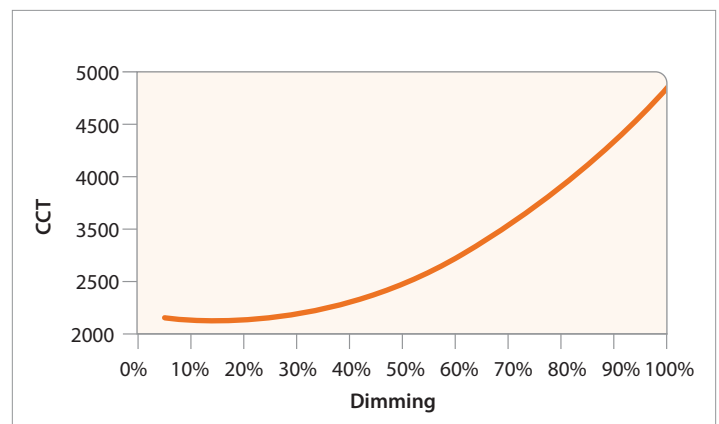

AmberHue is Prudential Lighting's Warm Dim offering. It transitions bright white light to warm amber light as brightness is dimmed, reflecting sunlight's transitioning from intense blue midday light to a dimmed golden hue near sunset, also reminiscent of soft glowing candlelight.

- Warm Dim 2200K-5000K.
- Color temperature warms as the luminaire is dimmed.
- Calm, relaxing mood communicated – hospitality, residential feel.