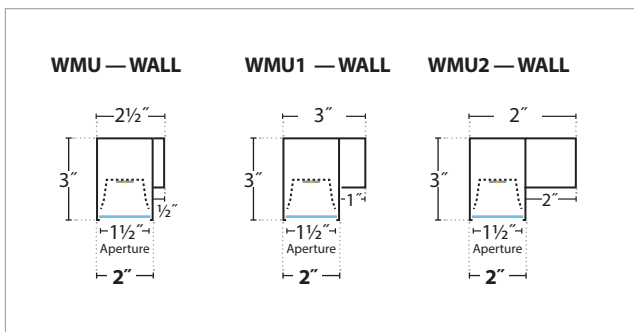

See page 5 for mounting dimensions.

2" Linear
Mounting Dimensions

WMC/WMC2 (CHANNELS): WALL — MOUNTING

NOTE: 2' ROW FIXTURES NOT AVAILABLE

○ POWER FEED

INDIVIDUAL (2'):

	FIXTURE LENGTHS	
	*Power Feed	All
2'	4"	24"
3'	10"	36"
4'	10"	48"
5'	10"	60"
6'	36"	72"
7'	42"	84"
8'	48"	96"

2" Linear

Mounting Dimensions

WMC/WMC2 (CHANNELS): SURFACE — MOUNTING

NOTE: 2' ROW FIXTURES NOT AVAILABLE

○ POWER FEED

INDIVIDUAL (2'):

	FIXTURE LENGTHS	
	*Power Feed	All
2'	4"	24"
3'	6"	36"
4'	6"	48"
5'	6"	60"
6'	36"	72"
7'	42"	84"
8'	48"	96"

2" Linear
Mounting Dimensions

WMU/WMU1/WMU2 (BRACKETS): WALL — MOUNTING

NOTE: 2' ROW FIXTURES NOT AVAILABLE

INDIVIDUAL (2'):

	FIXTURE LENGTHS		MOUNTING LOCATIONS		COS (Custom On-Center Spacing)
	*Power Feed	All	Start / Intermediate / End	Individual	
2'	2"	24"	—	20"	Customer to provide on-center mounting dimensions, PRU will pre-drill and mount Brackets
3'	8"	36"	20"	20"	
4'	8"	48"	32"	32"	
5'	8"	60"	44"	44"	
6'	8"	72"	56"	56"	
7'	8"	84"	68"	68"	
8'	8"	96"	80"	80"	

2" Linear
Mounting Dimensions

WMU/WMU1/WMU2 (BRACKETS): SURFACE — MOUNTING

NOTE: 2' ROW FIXTURES NOT AVAILABLE

○ POWER FEED

INDIVIDUAL (2'):

FIXTURE LENGTHS	MOUNTING LOCATIONS		
	All	Start / Intermediate / End	Individual
2'	24"	—	21"
3'	36"	29"	29"
4'	48"	41"	41"
5'	60"	53"	53"
6'	72"	65"	65"
7'	84"	77"	77"
8'	96"	89"	89"