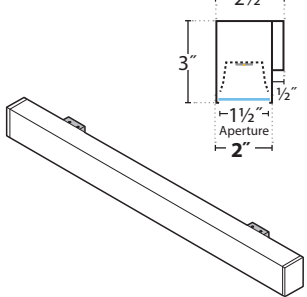

2" Linear
Mounting Options

Why Channels?

Channels provide maximum flexibility in mounting points on the ceiling/wall (drilled in the field into structure).
2 mounting points per channel required, all channels are the length of the fixture. .75" Channel accommodates SOOW cord (8', 6 conductor cord), 2" Channel accommodates liquitite Flex with sealed connectors (6' long 6' conductor cord).

Why Brackets?

Clean look. Two options.

1. Installed at our standard dimensions (see page 5).
2. COS (Custom on-center spacing) — Provide dimensions and our factory will install bracket cleats at provided dimensions.

WMU — WALL

See page 5 for mounting dimensions.