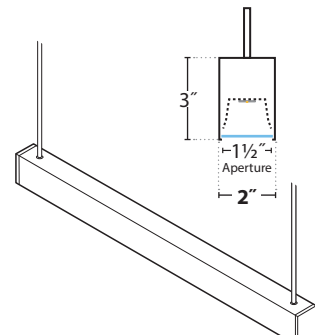

SPECIAL ORDER (EXTENDED LEAD TIMES):

2" Linear
Mounting Options

Why Channels?

Channels provide maximum flexibility in mounting points on the ceiling/wall (drilled in the field into structure).
2 mounting points per channel required, all channels are the length of the fixture. .75" Channel accommodates SOOW cord (8', 6 conductor cord), 2" Channel accommodates liquitite Flex with sealed connectors (6' long 6' conductor cord).

WMU — WALL

WMU1 — WALL

WMU2 — WALL

WMU — SURFACE

WMU1 — SURFACE

WMU2 — SURFACE

CA — CABLE MOUNT

R/SSC — STEM MOUNT

See page 5 for mounting dimensions.

2" Linear
Mounting Dimensions

WMC/WMC2 (CHANNELS): WALL — MOUNTING

NOTE: 2' ROW FIXTURES NOT AVAILABLE

○ POWER FEED

INDIVIDUAL (2'):

	FIXTURE LENGTHS	
	*Power Feed	All
2'	4"	24"
3'	10"	36"
4'	10"	48"
5'	10"	60"
6'	36"	72"
7'	42"	84"
8'	48"	96"