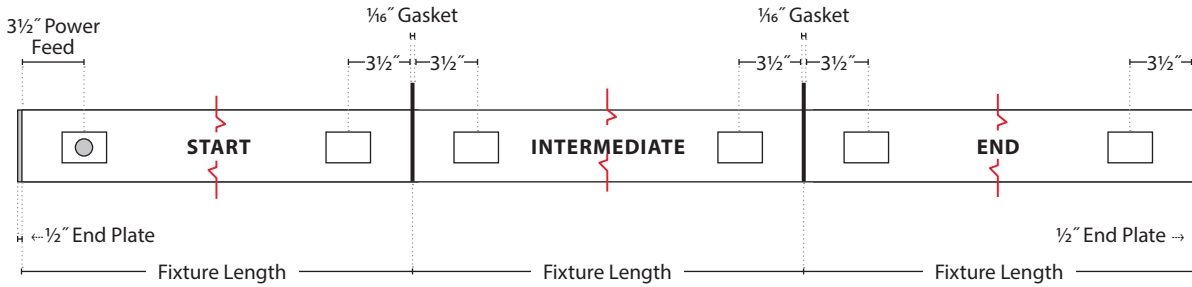

2" Linear

Mounting Dimensions

WMC/WMC2 (CHANNELS): SURFACE — MOUNTING

NOTE: 2' ROW FIXTURES NOT AVAILABLE

○ POWER FEED

INDIVIDUAL (2'):

	FIXTURE LENGTHS	
	*Power Feed	All
2'	4"	24"
3'	6"	36"
4'	6"	48"
5'	6"	60"
6'	36"	72"
7'	42"	84"
8'	48"	96"

2" Linear
Mounting Dimensions

WMU/WMU1/WMU2 (BRACKETS): WALL — MOUNTING

NOTE: 2' ROW FIXTURES NOT AVAILABLE

INDIVIDUAL (2'):

	FIXTURE LENGTHS		MOUNTING LOCATIONS		COS (Custom On-Center Spacing)
	*Power Feed	All	Start / Intermediate / End	Individual	
2'	2"	24"	—	20"	Customer to provide on-center mounting dimensions, PRU will pre-drill and mount Brackets
3'	8"	36"	20"	20"	
4'	8"	48"	32"	32"	
5'	8"	60"	44"	44"	
6'	8"	72"	56"	56"	
7'	8"	84"	68"	68"	
8'	8"	96"	80"	80"	

2" Linear
Mounting Dimensions

WMU/WMU1/WMU2 (BRACKETS): SURFACE — MOUNTING

NOTE: 2' ROW FIXTURES NOT AVAILABLE

○ POWER FEED

INDIVIDUAL (2'):

FIXTURE LENGTHS	MOUNTING LOCATIONS		
	All	Start / Intermediate / End	Individual
2'	24"	—	21"
3'	36"	29"	29"
4'	48"	41"	41"
5'	60"	53"	53"
6'	72"	65"	65"
7'	84"	77"	77"
8'	96"	89"	89"