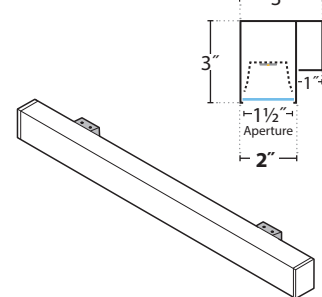

2" Linear
Mounting Options

Why Channels?

Channels provide maximum flexibility in mounting points on the ceiling/wall (drilled in the field into structure).
2 mounting points per channel required, all channels are the length of the fixture. .75" Channel accommodates SOOW cord (8', 6 conductor cord), 2" Channel accommodates liquitite Flex with sealed connectors (6' long 6' conductor cord).

Why Brackets?

Clean look. Two options.

1. Installed at our standard dimensions (see page 5).
2. COS (Custom on-center spacing) — Provide dimensions and our factory will install bracket cleats at provided dimensions.

WMU1 — WALL

See page 5 for mounting dimensions.