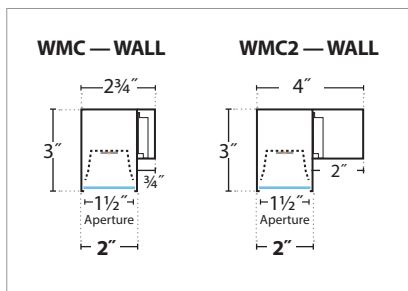

See page 5 for mounting dimensions.

2" Linear
Mounting Dimensions

WMC/WMC2 (CHANNELS): WALL — MOUNTING

NOTE: 2' ROW FIXTURES NOT AVAILABLE

○ POWER FEED

INDIVIDUAL (2'):

	FIXTURE LENGTHS	
	*Power Feed	All
2'	4"	24"
3'	10"	36"
4'	10"	48"
5'	10"	60"
6'	36"	72"
7'	42"	84"
8'	48"	96"

2" Linear

Mounting Dimensions

WMC/WMC2 (CHANNELS): SURFACE — MOUNTING

NOTE: 2' ROW FIXTURES NOT AVAILABLE

○ POWER FEED

INDIVIDUAL (2'):

	FIXTURE LENGTHS	
	*Power Feed	All
2'	4"	24"
3'	6"	36"
4'	6"	48"
5'	6"	60"
6'	36"	72"
7'	42"	84"
8'	48"	96"

2" Linear
Mounting Dimensions

WMU/WMU1/WMU2 (BRACKETS): WALL — MOUNTING

NOTE: 2' ROW FIXTURES NOT AVAILABLE

INDIVIDUAL (2'):

	FIXTURE LENGTHS		MOUNTING LOCATIONS		COS (Custom On-Center Spacing)
	*Power Feed	All	Start / Intermediate / End	Individual	
2'	2"	24"	—	20"	Customer to provide on-center mounting dimensions, PRU will pre-drill and mount Brackets
3'	8"	36"	20"	20"	
4'	8"	48"	32"	32"	
5'	8"	60"	44"	44"	
6'	8"	72"	56"	56"	
7'	8"	84"	68"	68"	
8'	8"	96"	80"	80"	