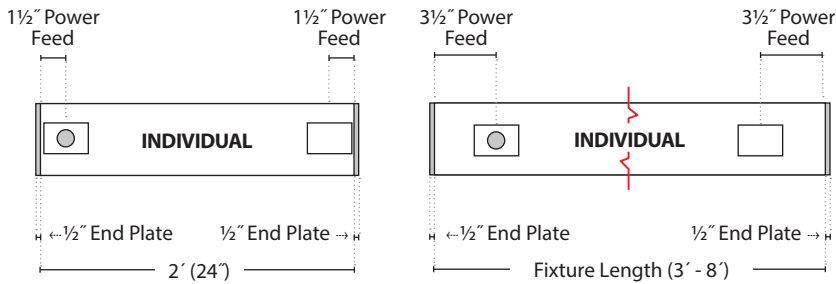

2" Linear
Mounting Dimensions

WMU/WMU1/WMU2 (BRACKETS): WALL — MOUNTING

NOTE: 2' ROW FIXTURES NOT AVAILABLE

INDIVIDUAL (2'):

	FIXTURE LENGTHS		MOUNTING LOCATIONS		COS (Custom On-Center Spacing)
	*Power Feed	All	Start / Intermediate / End	Individual	
2'	2"	24"	—	20"	Customer to provide on-center mounting dimensions, PRU will pre-drill and mount Brackets
3'	8"	36"	20"	20"	
4'	8"	48"	32"	32"	
5'	8"	60"	44"	44"	
6'	8"	72"	56"	56"	
7'	8"	84"	68"	68"	
8'	8"	96"	80"	80"	

2" Linear
Mounting Dimensions

WMU/WMU1/WMU2 (BRACKETS): SURFACE — MOUNTING

NOTE: 2' ROW FIXTURES NOT AVAILABLE

○ POWER FEED

INDIVIDUAL (2'):

FIXTURE LENGTHS	MOUNTING LOCATIONS		
	All	Start / Intermediate / End	Individual
2'	24"	—	21"
3'	36"	29"	29"
4'	48"	41"	41"
5'	60"	53"	53"
6'	72"	65"	65"
7'	84"	77"	77"
8'	96"	89"	89"