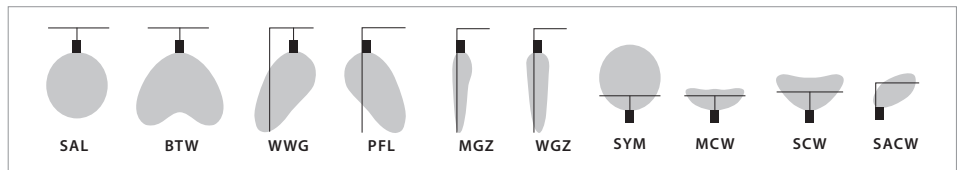

CONTENTS:

- 02 — Ordering Matrix
- 03 — Lumen Charts + LED Info
  Downlights
- 04 — Lumen Charts
  Uplights
- 05 — Finishes + Laminates Options
- 06 — Channels + Brackets Info
- 07 — WMC/WMC2 (Channels):
  Wall Mounting
- 08 — WMC/WMC2 (Channels):
  Surface Mounting
- 09 — WMU/WMU1/WMU2 (Brackets):
  Wall — MOUNTING
- 10 — WMU/WMU1/WMU2 (Brackets):
  Surface — MOUNTING
- 11 — Cable Mounting
- 12 — Surface/Stem Mounting
- 13 — Row Builder
- 14 — PruHue Info
- 16 — PruTune Wall Device
- 17 — LM70 + TM30 Data
- 18 — LM70 + TM30 PruHue Data
- 19 — Sensor Info

BionicPro
SERIES PAGE