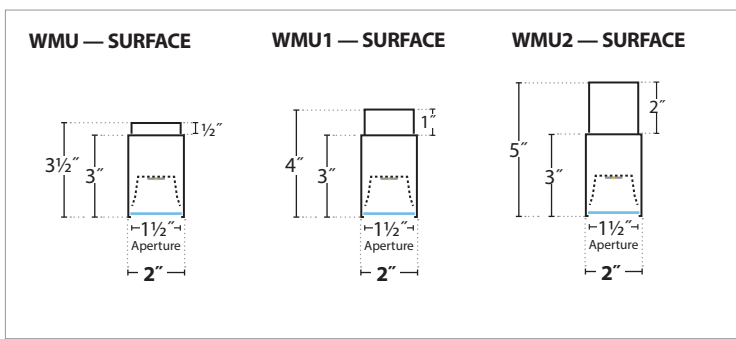

2" Linear
Mounting Dimensions

WMU/WMU1/WMU2 (BRACKETS): WALL — MOUNTING

NOTE: 2' ROW FIXTURES NOT AVAILABLE

INDIVIDUAL (2'):

	FIXTURE LENGTHS		MOUNTING LOCATIONS		COS (Custom On-Center Spacing)
	*Power Feed	All	Start / Intermediate / End	Individual	
2'	2"	24"	—	20"	Customer to provide on-center mounting dimensions, PRU will pre-drill and mount Brackets
3'	8"	36"	20"	20"	
4'	8"	48"	32"	32"	
5'	8"	60"	44"	44"	
6'	8"	72"	56"	56"	
7'	8"	84"	68"	68"	
8'	8"	96"	80"	80"	

2" Linear
Mounting Dimensions

WMU/WMU1/WMU2 (BRACKETS): SURFACE — MOUNTING

NOTE: 2' ROW FIXTURES NOT AVAILABLE

○ POWER FEED

INDIVIDUAL (2'):

FIXTURE LENGTHS	MOUNTING LOCATIONS		
	All	Start / Intermediate / End	Individual
2'	24"	—	21"
3'	36"	29"	29"
4'	48"	41"	41"
5'	60"	53"	53"
6'	72"	65"	65"
7'	84"	77"	77"
8'	96"	89"	89"

COS (Custom On-Center Spacing)

Customer to provide on-center mounting dimensions, PRU will pre-drill and mount Brackets

2" Linear
Mounting Dimensions

CABLE (CA) — MOUNTING

NOTE: 2' ROW FIXTURES NOT AVAILABLE