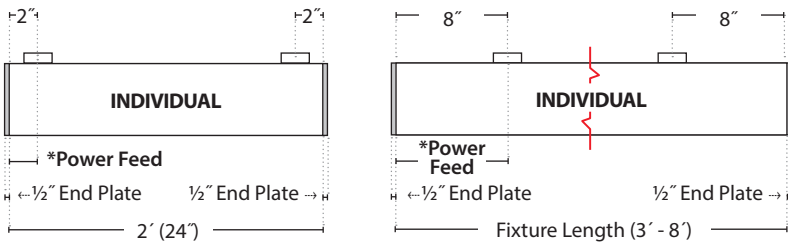

See page 5 for mounting dimensions.

2" Linear
Mounting Dimensions

WMC/WMC2 (CHANNELS): WALL — MOUNTING

NOTE: 2' ROW FIXTURES NOT AVAILABLE

○ POWER FEED

INDIVIDUAL (2'):

	FIXTURE LENGTHS	
	*Power Feed	All
2'	4"	24"
3'	10"	36"
4'	10"	48"
5'	10"	60"
6'	36"	72"
7'	42"	84"
8'	48"	96"

2" Linear

Mounting Dimensions

WMC/WMC2 (CHANNELS): SURFACE — MOUNTING

NOTE: 2' ROW FIXTURES NOT AVAILABLE

○ POWER FEED

INDIVIDUAL (2'):

	FIXTURE LENGTHS	
	*Power Feed	All
2'	4"	24"
3'	6"	36"
4'	6"	48"
5'	6"	60"
6'	36"	72"
7'	42"	84"
8'	48"	96"

2" Linear
Mounting Dimensions

WMU/WMU1/WMU2 (BRACKETS): WALL — MOUNTING

NOTE: 2' ROW FIXTURES NOT AVAILABLE

INDIVIDUAL (2'):

	FIXTURE LENGTHS		MOUNTING LOCATIONS		COS (Custom On-Center Spacing)
	*Power Feed	All	Start / Intermediate / End	Individual	
2'	2"	24"	—	20"	Customer to provide on-center mounting dimensions, PRU will pre-drill and mount Brackets
3'	8"	36"	20"	20"	
4'	8"	48"	32"	32"	
5'	8"	60"	44"	44"	
6'	8"	72"	56"	56"	
7'	8"	84"	68"	68"	
8'	8"	96"	80"	80"	