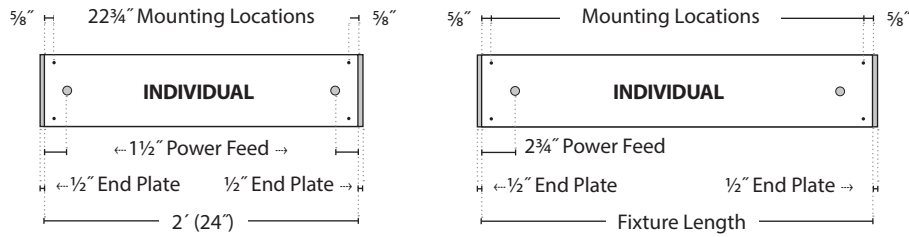

INDIVIDUAL (2')

FIXTURE LENGTHS	MOUNTING LOCATIONS			
	All	Start	Intermediate / End	Individual
2'	24"	—	—	22 3/4"
3'	36"	34 3/4"	36 1/16"	34 3/4"
4'	48"	46 3/4"	48 1/16"	46 3/4"
5'	60"	58 3/4"	60 1/16"	58 3/4"
6'	72"	70 3/4"	72 1/16"	70 3/4"
7'	84"	82 3/4"	84 1/16"	82 3/4"
8'	96"	94 3/4"	96 1/16"	94 3/4"

CA — CABLE MOUNT