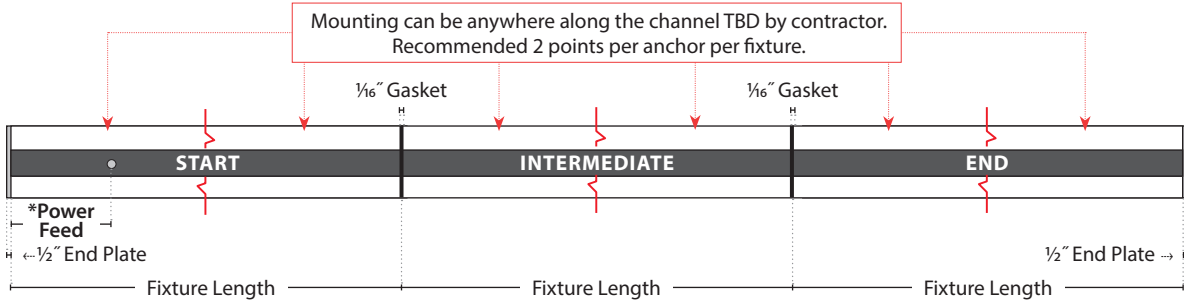

2" Linear

Mounting Dimensions

WMC/WMC2 (CHANNELS): SURFACE — MOUNTING

NOTE: 2' ROW FIXTURES NOT AVAILABLE

○ POWER FEED