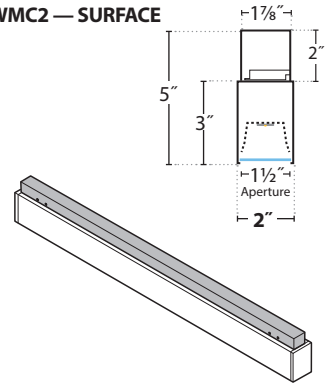

SPECIAL ORDER (EXTENDED LEAD TIMES):

2" Linear
Mounting Options

Why Channels?

Channels provide maximum flexibility in mounting points on the ceiling/wall (drilled in the field into structure).
2 mounting points per channel required, all channels are the length of the fixture. .75" Channel accommodates SOOW cord (8', 6 conductor cord), 2" Channel accommodates liquitite Flex with sealed connectors (6' long 6' conductor cord).

WMC — WALL

WMC2 — WALL

WMC — SURFACE

WMC2 — SURFACE

Why Brackets?

Clean look. Two options.

1. Installed at our standard dimensions (see page 5).
2. COS (Custom on-center spacing) — Provide dimensions and our factory will install bracket cleats at provided dimensions.