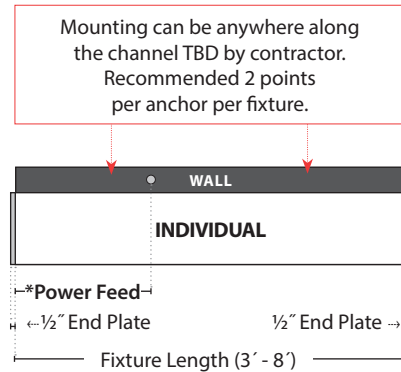

See page 5 for mounting dimensions.

2" Linear
Mounting Dimensions

WMC/WMC2 (CHANNELS): WALL — MOUNTING

NOTE: 2' ROW FIXTURES NOT AVAILABLE

○ POWER FEED

INDIVIDUAL (2'):

	FIXTURE LENGTHS	
	*Power Feed	All
2'	4"	24"
3'	10"	36"
4'	10"	48"
5'	10"	60"
6'	36"	72"
7'	42"	84"
8'	48"	96"