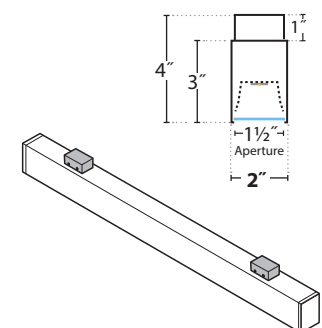

WMU2 — SURFACE

WMU1 — SURFACE