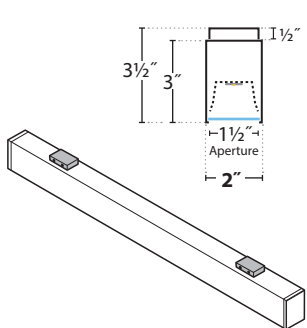

WMU — SURFACE