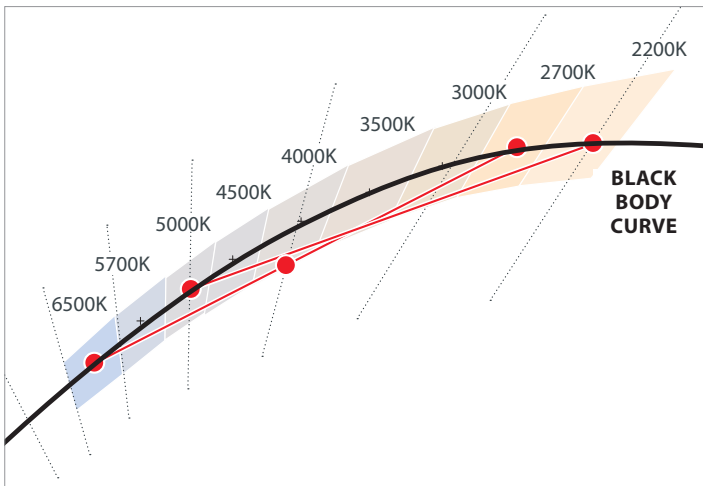

BionicPro2 Mini | Linear, Surface

2" Linear
PruHues

PRUDENTIAL LTG.

Lumen Outputs:		TUHUE, TUHUE2, AMBERHUE, BLUHUE			
DIRECT:		LO	MO	SO	HO*
SAL	Lm/Ft	205	385	550	715
BTW/ WWG / PFL	Lm/Ft	215	395	565	730
LGP / MGZ / WGZ	Lm/Ft	225	405	580	750
	W/Ft	3.8	5.6	7.8	10.5

** TU2 + AMB NOT AVAILABLE HO / CHROMAHUE ONLY AVAILABLE ON HO

Prudential Lighting's **TuHue** Tunable White provides warm to cool white light simulating sunlight. Controlling the light source color temperature offers differing design aesthetics with potential benefits via circadian rhythm support. Blue light for alertness while warm light conveys tranquility.

- 2700K-6500K or 2200K-5000K.
- Adjust the color temperate and brightness separately.
- Simulates warm to cool to warm transition of sunlight.