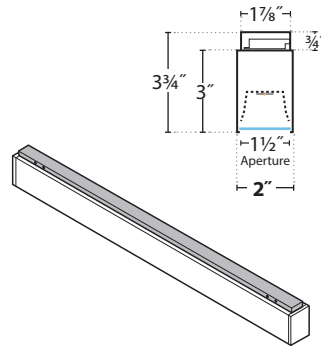

WMC2 — SURFACE

WMC — SURFACE