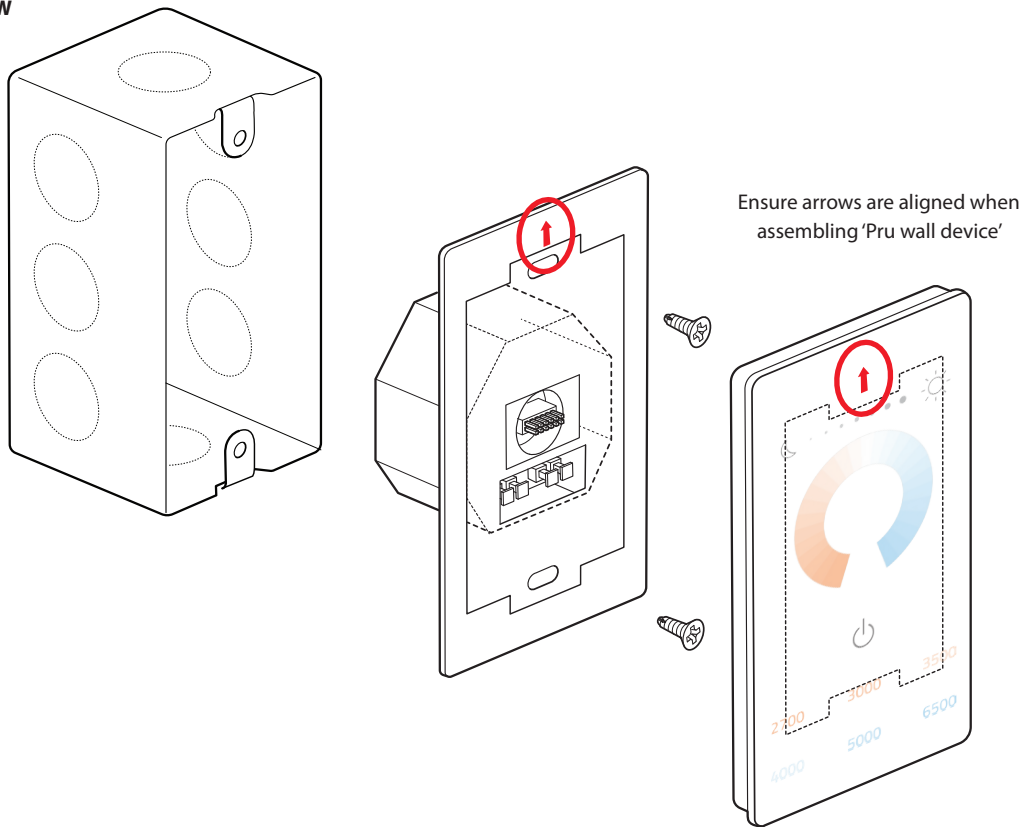

WIRING DIAGRAMS
SPEC

PRUTUNE WALL DEVICE

PRUTune DALI device includes:

- Easy-to-understand user control with intuitive design
- Out-of-the-box set-up, no commissioning needed
- Color wheel for color change from 2700K to 6500K
- Dimming to 0.1% (255 Steps)
- Six preset colors (2700K, 3000K, 3500K, 4000K, 5000K, 6500K)
- Must use DALI driver, consult factory to control non-Prudential Ltg Tunable White fixtures
- Control one (1) zone - up to 30 drivers
 (Consult factory for fixture quantity dependant upon fixture type, size & output)

PRUTune + EMHE: — Prutune does not have memory

- Once normal power is restored, the controller sends a signal of 100% intensity and 6500K CCT

EXPLODED VIEW

BionicPro2 Mini | Linear, Surface

2" Linear

PRUDENTIAL LTG.