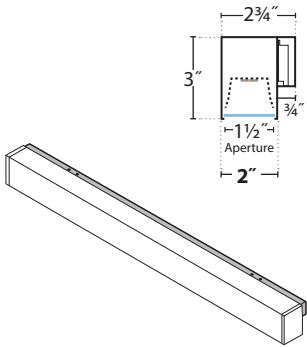

2" Linear
Mounting Options

Why Channels?

Channels provide maximum flexibility in mounting points on the ceiling/wall (drilled in the field into structure).
2 mounting points per channel required, all channels are the length of the fixture. .75" Channel accommodates SOOW cord (8', 6 conductor cord), 2" Channel accommodates liquitite Flex with sealed connectors (6' long 6' conductor cord).

WMC — WALL