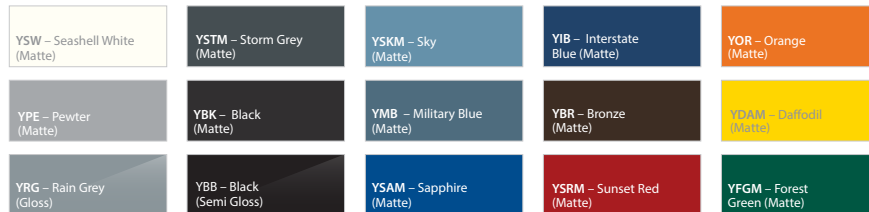

BionicPro2 Mini | Linear, Surface

PRUDENTIAL LTG.

2" Linear
Options

ADJOINING DETAILS

CANOPY DETAILS

FINISH COLORS

STANDARD:

PREMIUM:

LUXE METALLICS:

Choose from one of our Premium Colors with no set-up fee. For paint chip samples, please email: info@prulite.com

LAMINATE FINISHES:

STANDARD:

NOTE: For Laminate finishes Top Plate + Stem is YBK Matte Black except for LOK and LLW it will be TMW White.