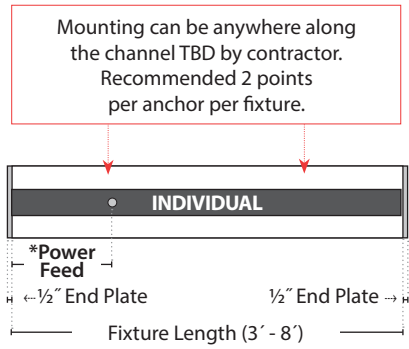

2" Linear

Mounting Dimensions

WMC/WMC2 (CHANNELS): SURFACE — MOUNTING

NOTE: 2' ROW FIXTURES NOT AVAILABLE

○ POWER FEED

INDIVIDUAL (2'):

	FIXTURE LENGTHS	
	*Power Feed	All
2'	4"	24"
3'	6"	36"
4'	6"	48"
5'	6"	60"
6'	36"	72"
7'	42"	84"
8'	48"	96"