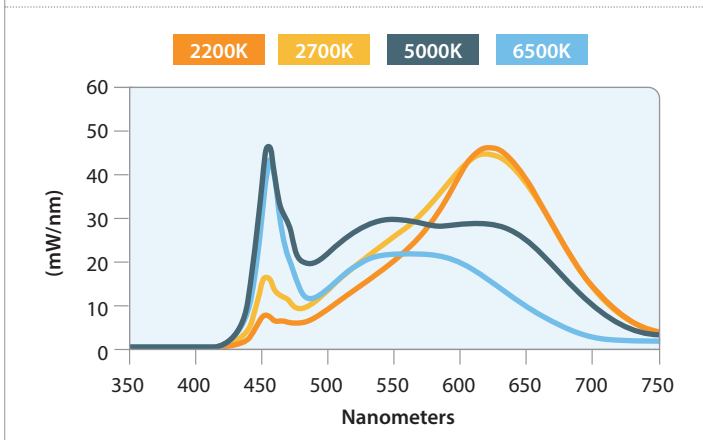

BionicPro2 Mini | Linear, Surface

2" Linear
PruHues

PRUDENTIAL LTG.

Lumen Outputs:		TUHUE, TUHUE2, AMBERHUE, BLUHUE			
DIRECT:		LO	MO	SO	HO*
SAL	Lm/Ft	205	385	550	715
BTW/ WWG / PFL	Lm/Ft	215	395	565	730
LGP / MGZ / WGZ	Lm/Ft	225	405	580	750
	W/Ft	3.8	5.6	7.8	10.5

** TU2 + AMB NOT AVAILABLE HO / CHROMAHUE ONLY AVAILABLE ON HO

Prudential Lighting's **TuHue** Tunable White provides warm to cool white light simulating sunlight. Controlling the light source color temperature offers differing design aesthetics with potential benefits via circadian rhythm support. Blue light for alertness while warm light conveys tranquility.

- 2700K-6500K or 2200K-5000K.
- Adjust the color temperate and brightness separately.
- Simulates warm to cool to warm transition of sunlight.