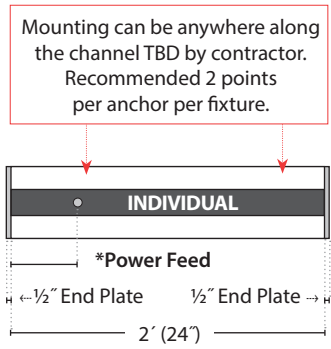

2" Linear

Mounting Dimensions

WMC/WMC2 (CHANNELS): SURFACE — MOUNTING

NOTE: 2' ROW FIXTURES NOT AVAILABLE

○ POWER FEED

INDIVIDUAL (2'):

	FIXTURE LENGTHS	
	*Power Feed	All
2'	4"	24"
3'	6"	36"
4'	6"	48"
5'	6"	60"
6'	36"	72"
7'	42"	84"
8'	48"	96"