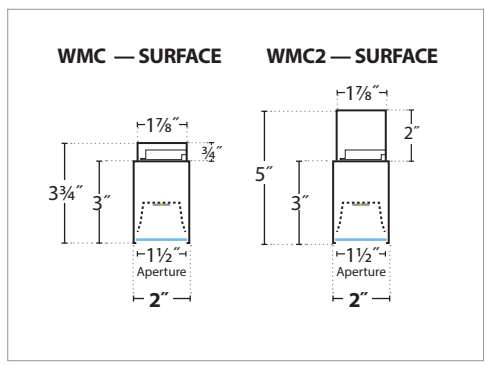

See page 5 for mounting dimensions.

2" Linear
Mounting Dimensions

WMC/WMC2 (CHANNELS): WALL — MOUNTING

NOTE: 2' ROW FIXTURES NOT AVAILABLE

○ POWER FEED

INDIVIDUAL (2'):

	FIXTURE LENGTHS	
	*Power Feed	All
2'	4"	24"
3'	10"	36"
4'	10"	48"
5'	10"	60"
6'	36"	72"
7'	42"	84"
8'	48"	96"

2" Linear

Mounting Dimensions

WMC/WMC2 (CHANNELS): SURFACE — MOUNTING

NOTE: 2' ROW FIXTURES NOT AVAILABLE

○ POWER FEED

INDIVIDUAL (2'):

	FIXTURE LENGTHS	
	*Power Feed	All
2'	4"	24"
3'	6"	36"
4'	6"	48"
5'	6"	60"
6'	36"	72"
7'	42"	84"
8'	48"	96"

2" Linear
Mounting Dimensions

WMU/WMU1/WMU2 (BRACKETS): WALL — MOUNTING

NOTE: 2' ROW FIXTURES NOT AVAILABLE

INDIVIDUAL (2'):

	FIXTURE LENGTHS		MOUNTING LOCATIONS		COS (Custom On-Center Spacing)
	*Power Feed	All	Start / Intermediate / End	Individual	
2'	2"	24"	—	20"	Customer to provide on-center mounting dimensions, PRU will pre-drill and mount Brackets
3'	8"	36"	20"	20"	
4'	8"	48"	32"	32"	
5'	8"	60"	44"	44"	
6'	8"	72"	56"	56"	
7'	8"	84"	68"	68"	
8'	8"	96"	80"	80"	

2" Linear
Mounting Dimensions

WMU/WMU1/WMU2 (BRACKETS): SURFACE — MOUNTING

NOTE: 2' ROW FIXTURES NOT AVAILABLE

○ POWER FEED

INDIVIDUAL (2'):

FIXTURE LENGTHS	MOUNTING LOCATIONS		
	All	Start / Intermediate / End	Individual
2'	24"	—	21"
3'	36"	29"	29"
4'	48"	41"	41"
5'	60"	53"	53"
6'	72"	65"	65"
7'	84"	77"	77"
8'	96"	89"	89"