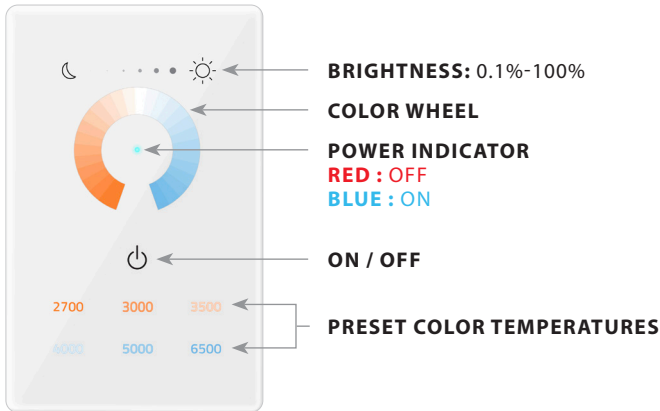

PRUTUNE WALL DEVICE