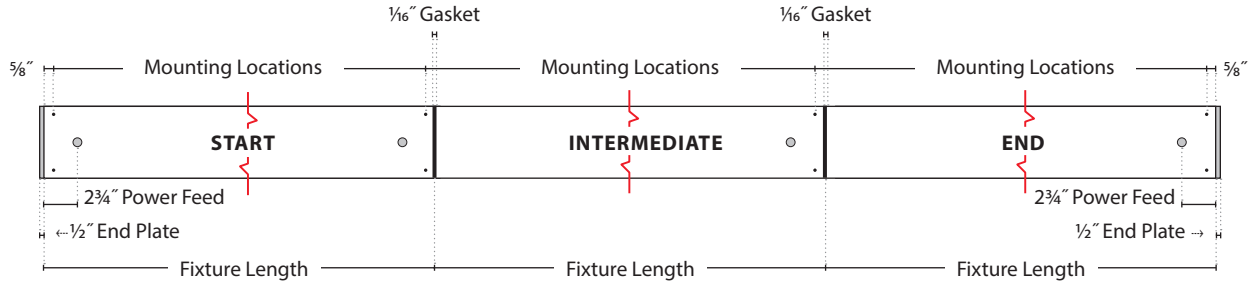

2" Linear
Mounting Dimensions

CABLE (CA) — MOUNTING

NOTE: 2' ROW FIXTURES NOT AVAILABLE

○ POWER FEED