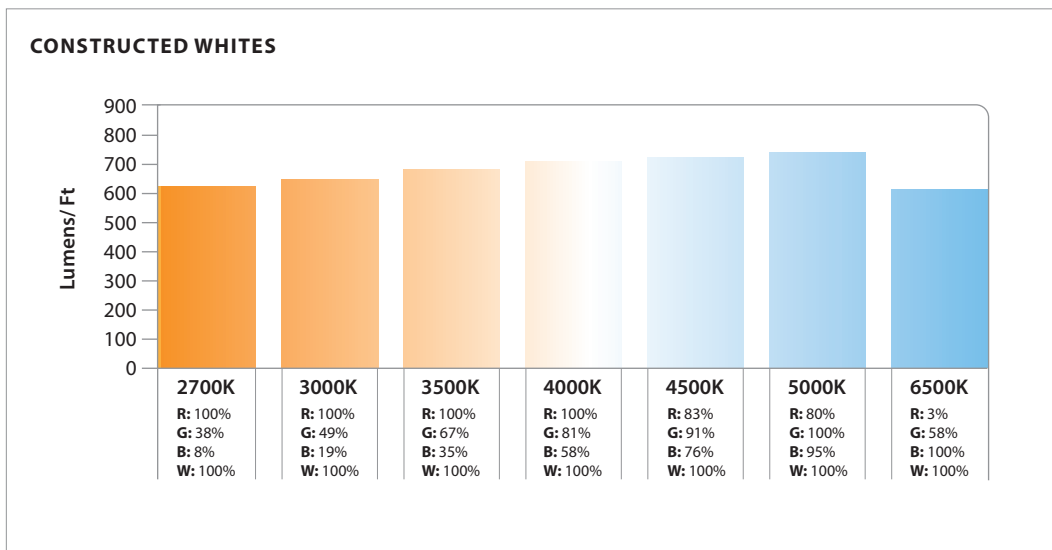

BionicPro2 Mini | Linear, Surface

PRUDENTIAL LTG.

2" Linear
PruHues

ChromaHue offers a vibrant full gamut of colors for seemingly endless architectural interior applications. Rich color-changing light offers tremendous design flexibility while white light can be achieved with the White chip, or mixing of Red, Green and Blue light. No longer just for the entertainment industry, ChromaHue can be intermixed on BionicPro luminaires for mood-creating indirect illumination combined with static white direct light.

- RGBW LED array (Red, Green, Blue, White) with full spectrum color and white light on the black body curve.
- Four-channel control, DMX drivers.
- Any color point within the triangle can be reached by setting the proper output levels for each individual red, green, blue and white channels.
- Standard DMX is one zone with one XLR drop at start, one XLR return at the end.

WIRING DIAGRAMS
SPEC