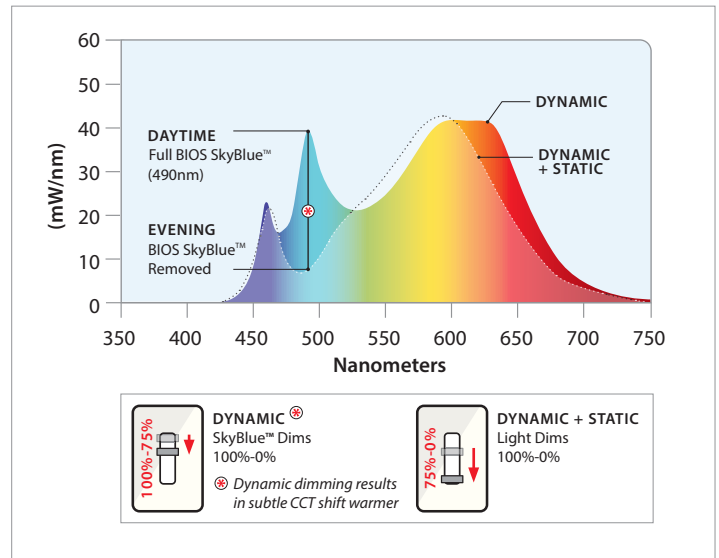

WIRING DIAGRAMS
SPEC

Prudential Ltg. reserves the right to change design specifications or materials without notice. Please visit prulite.com for most current data.
© 2026 All rights reserved—All products manufactured at: Prudential Lighting, 1774 E. 21st Street, Los Angeles, CA 90058.

BluHue BIOS SkyBlue™ circadian LED lighting brings the benefits of blue skies inside. Newly discovered blue-sky receptors in our eyes drive improved daytime alertness, mood, brain function, and strengthens circadian rhythms leading to overall better health and well-being.

- Circadian rhythms play an integral role in physical and mental health.
- BluHue BIOS SkyBlue pinpoints peak 490nm sensitivity to provide the most benefit from an electric light source.
- At night, simply dim the lights to remove SkyBlue™ wavelengths (specify "Blu_D" to dim Cyan SkyBlue spike separately [night mode]).