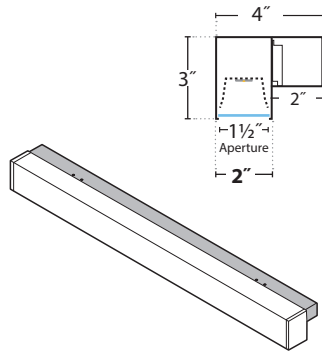

2" Linear
Mounting Options

Why Channels?

Channels provide maximum flexibility in mounting points on the ceiling/wall (drilled in the field into structure).
2 mounting points per channel required, all channels are the length of the fixture. .75" Channel accommodates SOOW cord (8', 6 conductor cord), 2" Channel accommodates liquitite Flex with sealed connectors (6' long 6' conductor cord).

WMC2 — WALL

Why Brackets?

Clean look. Two options.

1. Installed at our standard dimensions (see page 5).
2. COS (Custom on-center spacing) — Provide dimensions and our factory will install bracket cleats at provided dimensions.

See page 5 for mounting dimensions.