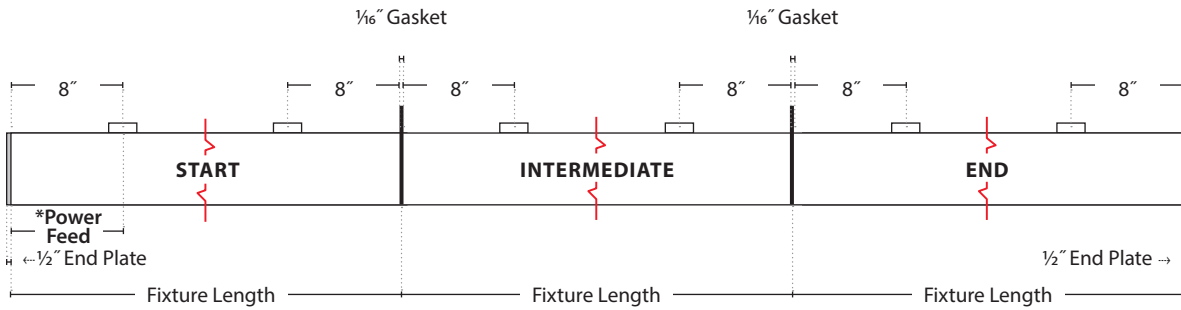

See page 5 for mounting dimensions.

2" Linear
Mounting Dimensions

WMC/WMC2 (CHANNELS): WALL — MOUNTING

NOTE: 2' ROW FIXTURES NOT AVAILABLE

○ POWER FEED

INDIVIDUAL (2'):

	FIXTURE LENGTHS	
	*Power Feed	All
2'	4"	24"
3'	10"	36"
4'	10"	48"
5'	10"	60"
6'	36"	72"
7'	42"	84"
8'	48"	96"

2" Linear

Mounting Dimensions

WMC/WMC2 (CHANNELS): SURFACE — MOUNTING

NOTE: 2' ROW FIXTURES NOT AVAILABLE

○ POWER FEED

INDIVIDUAL (2'):

	FIXTURE LENGTHS	
	*Power Feed	All
2'	4"	24"
3'	6"	36"
4'	6"	48"
5'	6"	60"
6'	36"	72"
7'	42"	84"
8'	48"	96"

2" Linear
Mounting Dimensions

WMU/WMU1/WMU2 (BRACKETS): WALL — MOUNTING

NOTE: 2' ROW FIXTURES NOT AVAILABLE

INDIVIDUAL (2'):

	FIXTURE LENGTHS		MOUNTING LOCATIONS		COS (Custom On-Center Spacing)
	*Power Feed	All	Start / Intermediate / End	Individual	
2'	2"	24"	—	20"	Customer to provide on-center mounting dimensions, PRU will pre-drill and mount Brackets
3'	8"	36"	20"	20"	
4'	8"	48"	32"	32"	
5'	8"	60"	44"	44"	
6'	8"	72"	56"	56"	
7'	8"	84"	68"	68"	
8'	8"	96"	80"	80"	