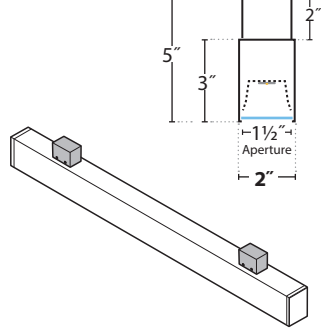

WMU — WALL

WMU1 — WALL

WMU2 — WALL

WMU — SURFACE

WMU1 — SURFACE

WMU2 — SURFACE

CA — CABLE MOUNT

R/SSC — STEM MOUNT

See page 5 for mounting dimensions.

2" Linear
Mounting Dimensions

WMC/WMC2 (CHANNELS): WALL — MOUNTING

NOTE: 2' ROW FIXTURES NOT AVAILABLE

○ POWER FEED

INDIVIDUAL (2'):

	FIXTURE LENGTHS	
	*Power Feed	All
2'	4"	24"
3'	10"	36"
4'	10"	48"
5'	10"	60"
6'	36"	72"
7'	42"	84"
8'	48"	96"