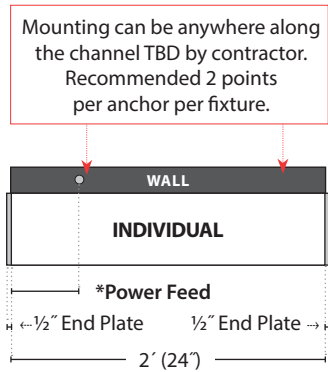

See page 5 for mounting dimensions.

2" Linear
Mounting Dimensions

WMC/WMC2 (CHANNELS): WALL — MOUNTING

NOTE: 2' ROW FIXTURES NOT AVAILABLE

○ POWER FEED

INDIVIDUAL (2'):

	FIXTURE LENGTHS	
	*Power Feed	All
2'	4"	24"
3'	10"	36"
4'	10"	48"
5'	10"	60"
6'	36"	72"
7'	42"	84"
8'	48"	96"