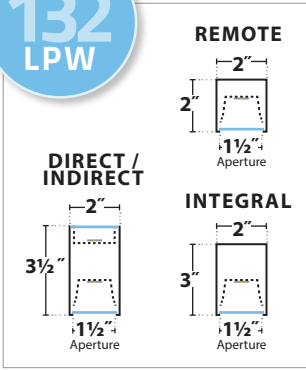

UP TO
132
LPW