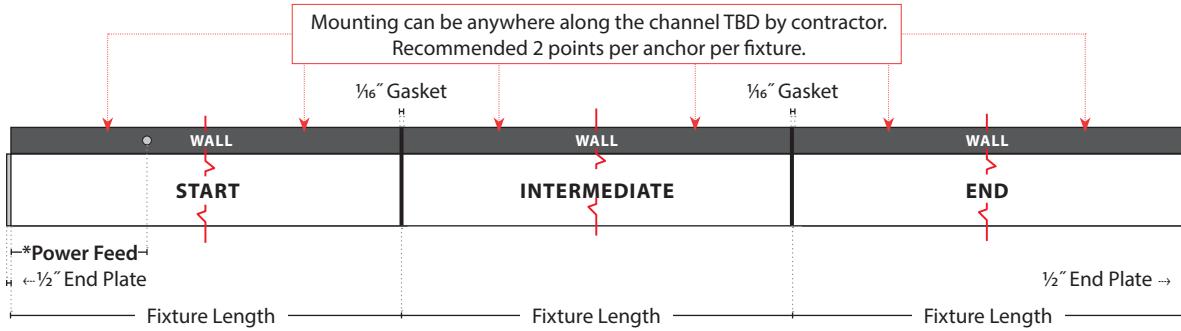

2" Linear
Mounting Dimensions

WMC/WMC2 (CHANNELS): WALL — MOUNTING

NOTE: 2' ROW FIXTURES NOT AVAILABLE

○ POWER FEED