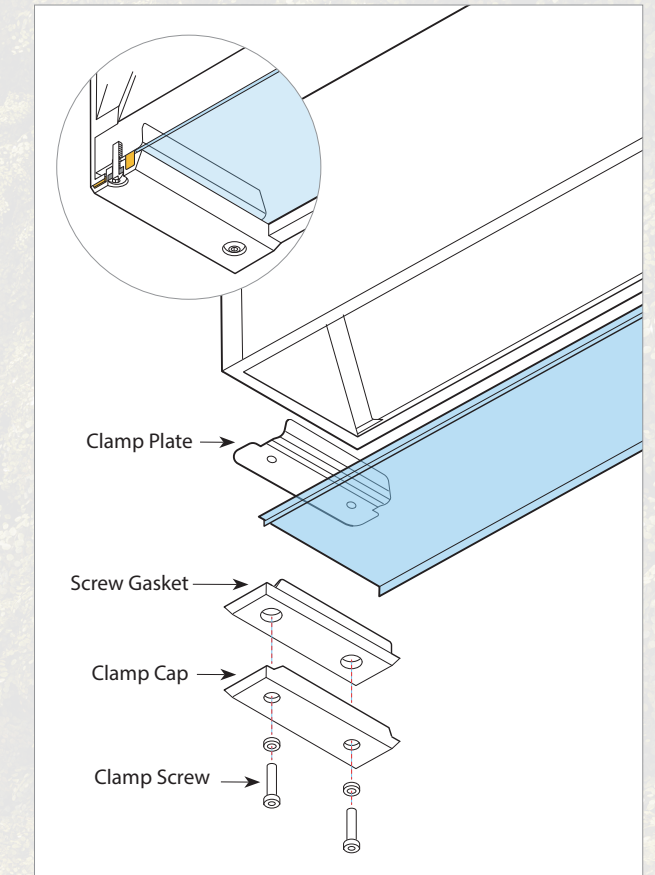

Gasketed Lens

Advanced Protection

Our 'Outdoor Paints' shield against harsh environments and UV Sun Exposure.