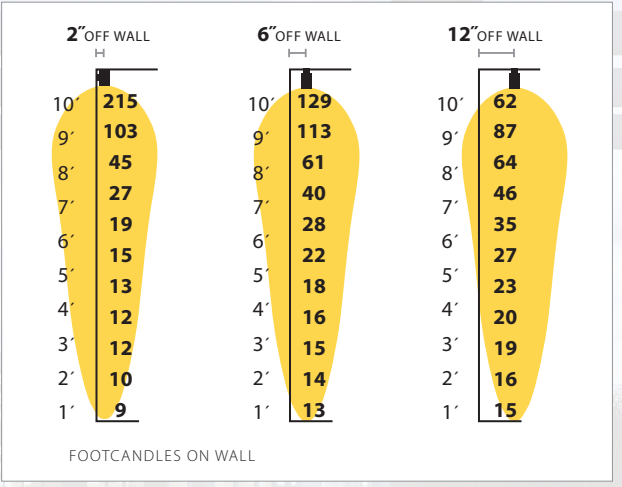

Wide Wall Graze (WWG)