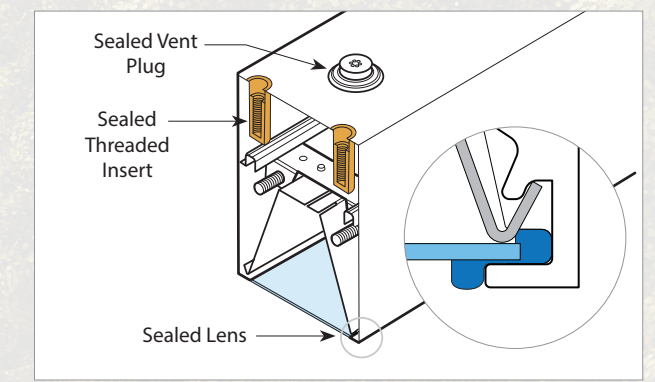

Gasketed Lens

Advanced Protection

Our 'Outdoor Paints' shield against harsh environments and UV Sun Exposure.