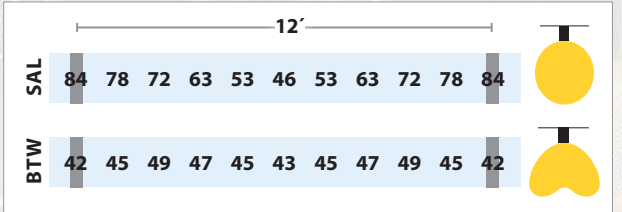

Satin (SAL) Vs. Batwing (BTW)