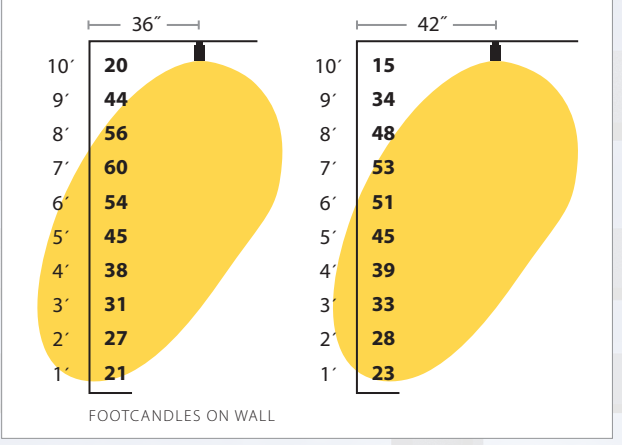

Focal Glow Wall Wash (WWG)