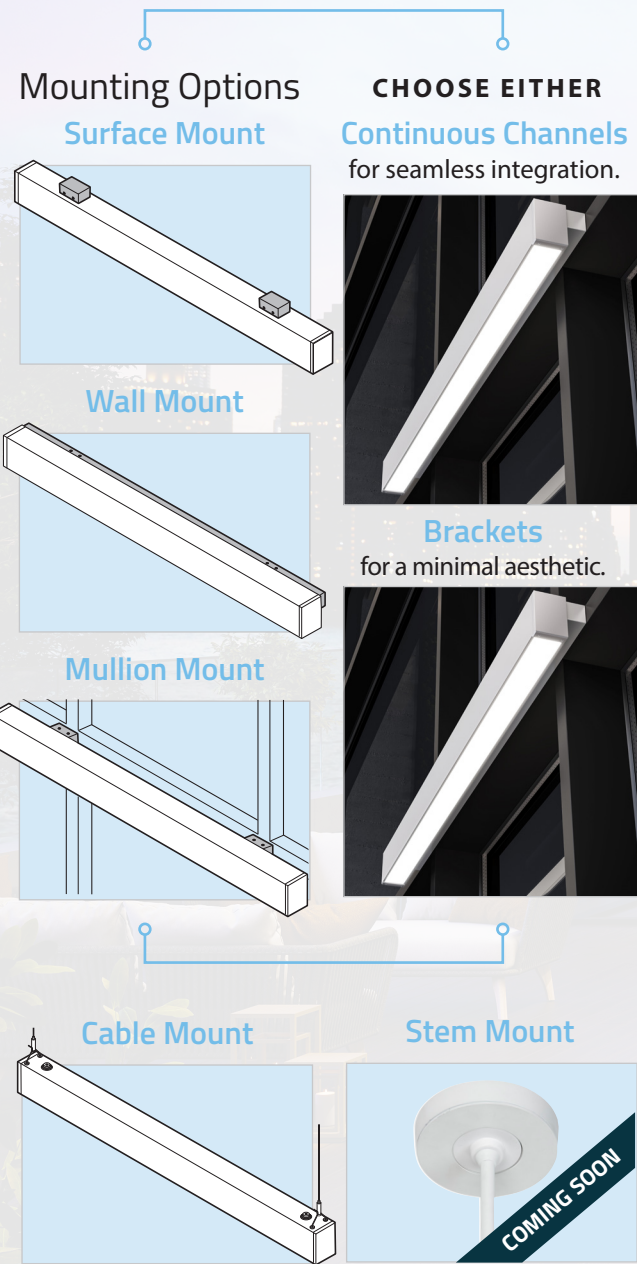

### Satin (SAL) Vs. Batwing (BTW)

### Perimeter Fill (PFL)

# Flexible Mounting Options.

Choose from a range of mounting options tailored to fit any design need: