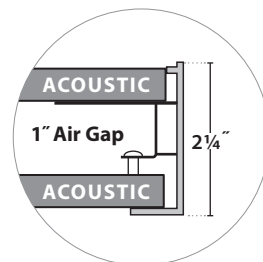

Two layers of acoustic trapping 1" of air for superior sound absorption