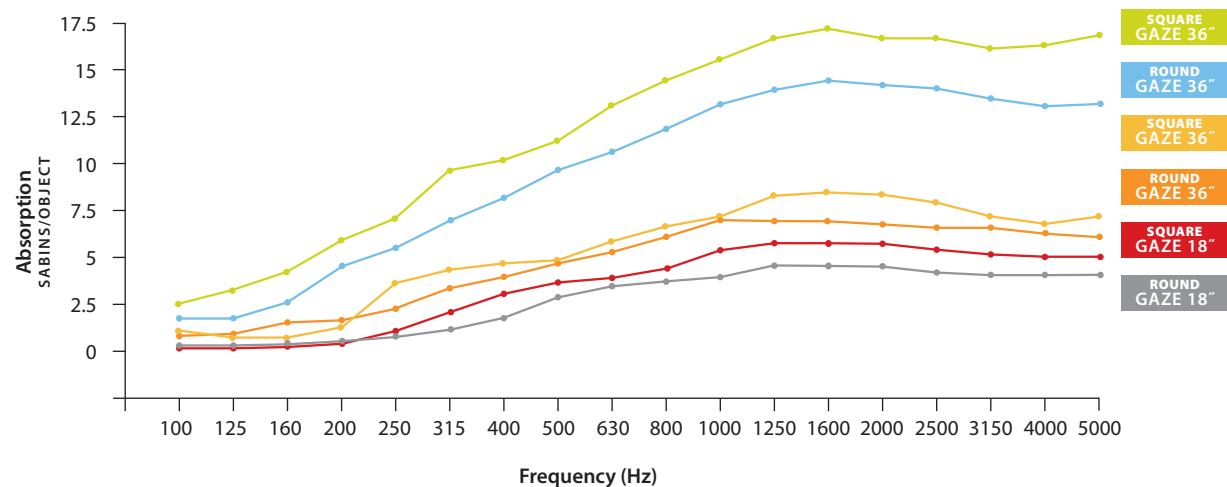

How can I calculate Gaze Acoustic sound absorption?

Sabins per object is the standard measurement. One Sabins is approximately 1ft² of sound absorption. Sound absorption varies at different frequencies.