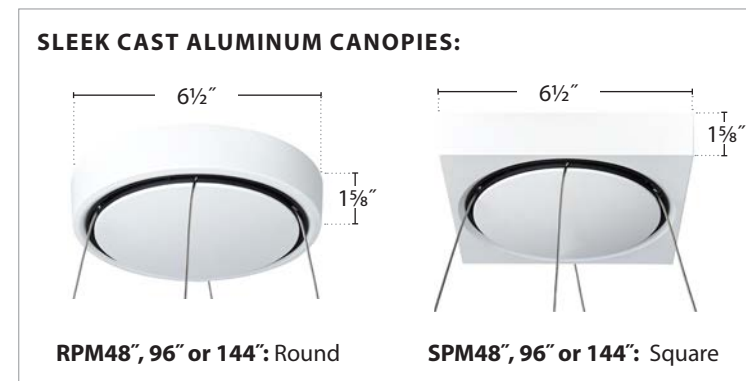

Thin Profile

Narrow 2½" (Soft) or 2¼" (Hard) — Sleek and minimal profile for low ceilings and small spaces. Gaze's height makes it ideal for wall mounting, flush to the wall or a half inch stand-off, offering a subtle top glow, illuminating the wall or ceiling and framing the luminaire in light.

- Flush or ½" Stand-off Surface / Wall Mount (optional Top Glow).
- Mix direct and indirect light levels as desired.
- Hidden microwave Frequency Occupancy Sensor.
- Integral or Remote Emergency Battery.