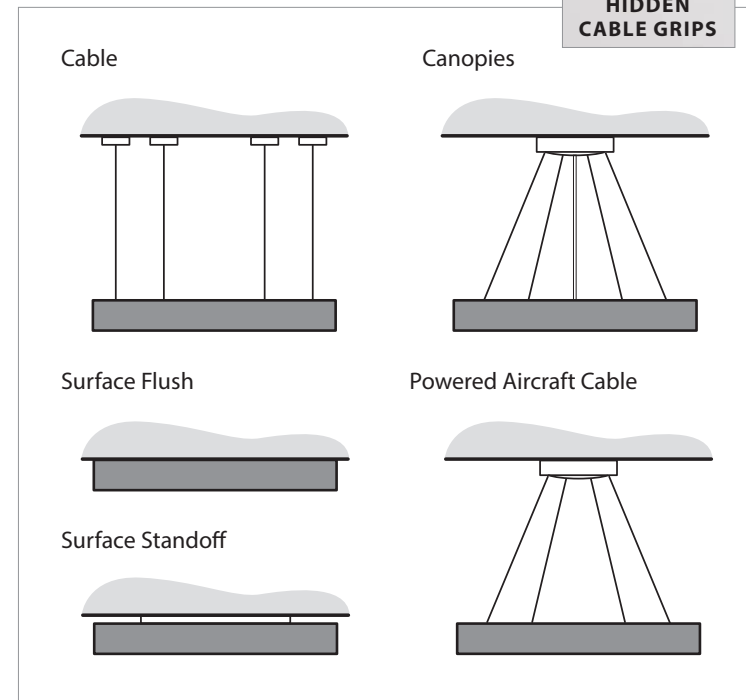

Thin Profile

Narrow 2½" (Soft) or 2¼" (Hard) — Sleek and minimal profile for low ceilings and small spaces. Gaze's height makes it ideal for wall mounting, flush to the wall or a half inch stand-off, offering a subtle top glow, illuminating the wall or ceiling and framing the luminaire in light.

- Flush or ½" Stand-off Surface / Wall Mount (optional Top Glow).
- Mix direct and indirect light levels as desired.
- Hidden microwave Frequency Occupancy Sensor.
- Integral or Remote Emergency Battery.