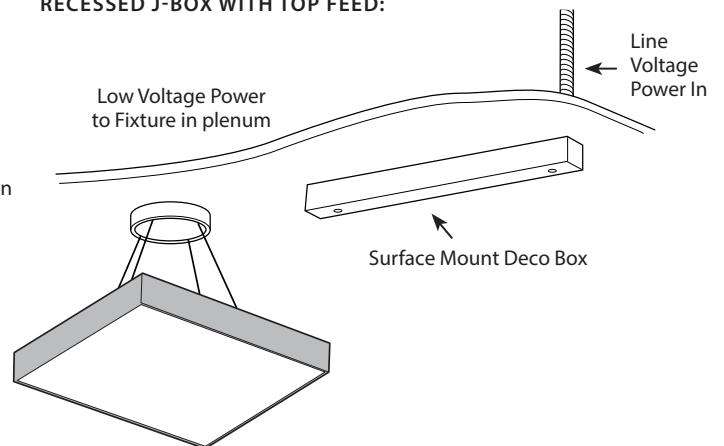

REMOTE (RPAC - X7, X3, X1): Remote Driver Box — Remote access required

DECO BOX DETAIL (DBS OR DBD)

SURFACE MOUNT J-BOX WITH SIDE FEED:

RECESSED J-BOX WITH TOP FEED:

Gaze | Pendant, Surface & Wall Spool, Square