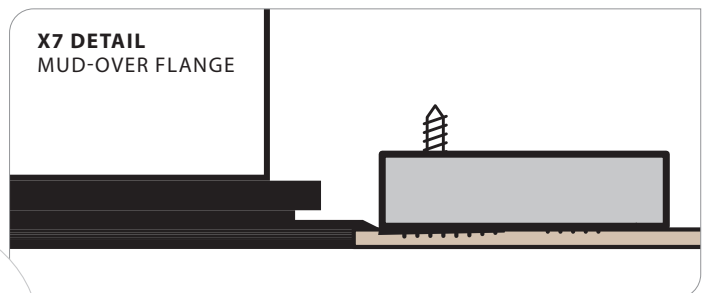

REMOTE BOX OPTIONS

OMB (OVERHEAD MOUNTING BRACKET)

(2 Per Remote Box) Optional mounting for hard ceiling installs (X3, X7)

X7 DETAIL MUD-OVER FLANGE

Gaze | Pendant, Surface & Wall Spool, Square

PRUDENTIAL LTG.