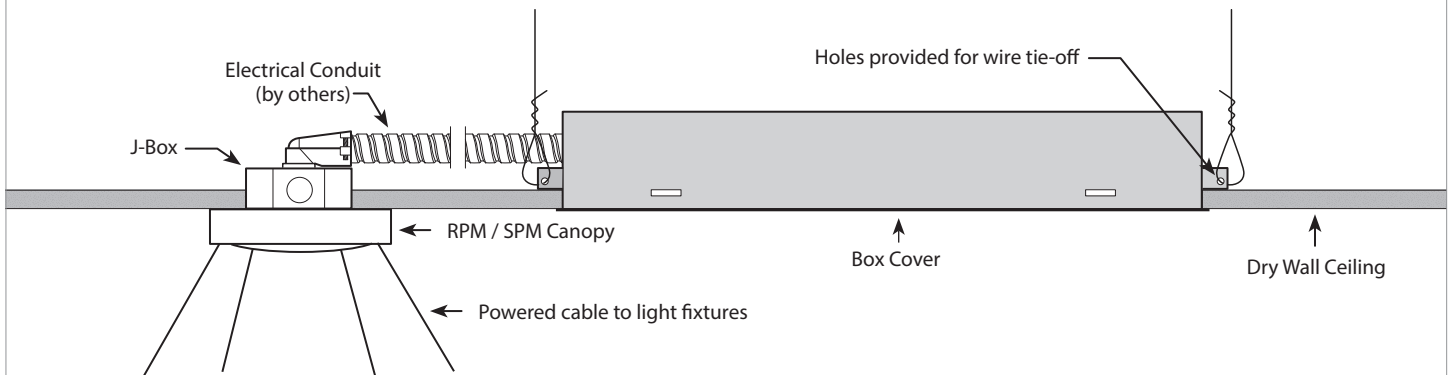

REMOTE (RPAC - X7, X3, X1): Remote Driver Box — Remote access required

DECO BOX DETAIL (DBS OR DBD)

SURFACE MOUNT J-BOX WITH SIDE FEED:

RECESSED J-BOX WITH TOP FEED:

Gaze | Pendant, Surface & Wall Spool, Square