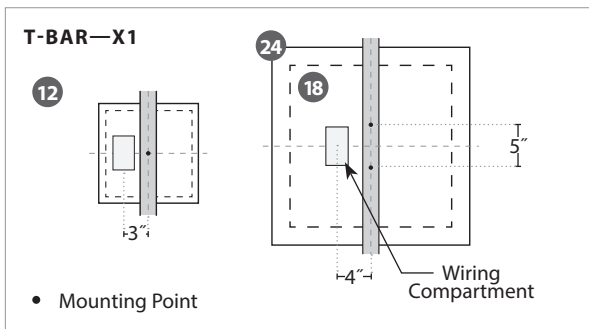

RPM/SPM CANOPY MINIMUM MOUNTING HEIGHT

SSC IR 16-9 MINIMUM MOUNTING HEIGHT

SURFACE / SURFACE STANDOFF (CEILING OR WALL) MOUNTING DIMENSIONS

SURFACE / SURFACE STANDOFF MOUNTING DIMENSIONS

SURFACE STANDOFF DIMENSIONS