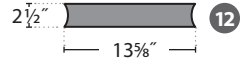

Gaze | Pendant, Surface & Wall Spool, Square

PRUDENTIAL LTG.

PRULITE.COM 213.746.0360

SOFT EDGE

CLICK TO LEARN MORE

D1 DIRECT		LO	MO	SO	HO
12:	lm	800	1250	1700	2300
	w	11	17	24	30
18:	lm	1550	2900	4225	5550
	w	13	24	35	48
24:	lm	2200	4050	5875	7675
	w	19	35	52	69

D9 INDIRECT ONLY
(12" D9 NOT AVAILABLE EXCEPT SURS-LO)

		LO	MO	SO	HO
18 & 24:	lm	550	1425	2200	2825
	w	7.5	18	30	41

SMART SPECS

Gaze Spool, elegantly soft form, subtle regress.

Gaze promises smooth, even diffusion of light, and is also available in a clean Hard Edge or a distinctively curved, undeniably refined Soft Edge. Gaze Spool has a 3" profile, subtle .75" regress. Round and Square.

Lumen output may vary +/- 5%
3500K used for lm/ft estimates above
4000K +2% llf, 3000K -2%, 2700K -4%
-10% llf for 90 CRI (4K, 3500K and 3K)

NOTE: Combine D1 and D9 IES files or see page 3 lumen chart