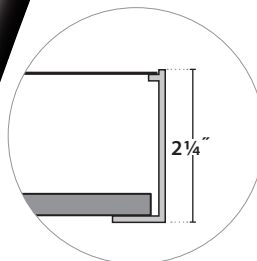

Gaze | Pendant, Surface & Wall Spool, Square

PRUDENTIAL LTG.

PRULITE.COM 213.746.0360

Gaze Acoustic

Gaze Acoustic fixtures offer effective noise reduction with an intentional approach to design. Alternate with coordinating light fixtures for maximum visual appeal in open spaces.