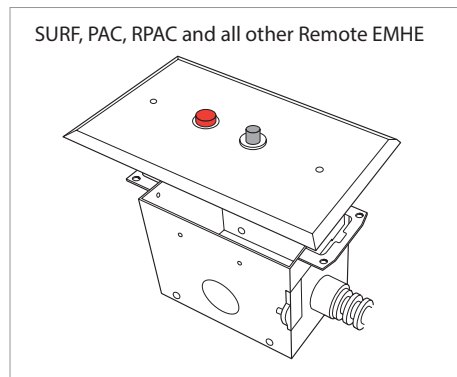

RPM/SPM CANOPY MINIMUM MOUNTING HEIGHT

SSC IR 16-9 MINIMUM MOUNTING HEIGHT

SURFACE / SURFACE STANDOFF (CEILING OR WALL) MOUNTING DIMENSIONS

SURFACE / SURFACE STANDOFF MOUNTING DIMENSIONS

SURFACE STANDOFF DIMENSIONS

EMHE TEST LIGHT

RTK: REMOTE TEST KIT

Gaze | Pendant, Surface & Wall Spool, Square

PRUDENTIAL LTG.

PRULITE.COM 213.746.0360

SOFT EDGE

HARD EDGE

SPOOL