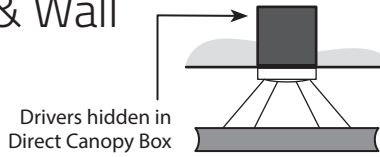

Gaze | Pendant, Surface & Wall Spool, Square

POWER CONFIGURATION: POWER OVER AIRCRAFT CABLE (NO EMHE) **MOUNTING:** PAC-R/S

REMOTE BOX TYPE: DIRECT CANOPY MOUNT **TABLE:** SHOWS WHEN AVAILABLE AND DRIVER LIMITATIONS

DIRECT	LO	LO	LO	LO	LO	MO	MO	MO	MO	MO	SO	SO	SO	SO	SO	HO	HO	HO	HO	HO	
INDIRECT	—	LO	MO	SO	HO	—	LO	MO	SO	HO	—	LO	MO	SO	HO	—	LO	MO	SO	HO	
12	✓	✓	✓	✓	✓	✓	✓	✓	✓	✓	✓	✓	✓	✓	✓	✓	✓	✓	✓	✓	✓
18	✓	✓	✓	✓	✓	✓	✓	✓	✓	✓	✓	✓	✓	✓	✓	✓	—	—	—	—	—
24	✓	✓	✓	✓	✓	✓	✓	✓	✓	✓	✓	✓	✓	✓	✓	✗	—	—	✗	✗	✗

✓ AVAILABLE   ✗ NOT AVAILABLE   — AVAILABLE WITH OSRAM DRIVERS ONLY

POWER CONFIGURATION: EMERGENCY BATTERY **MOUNTING:** CA, RPM, SPM, SURFACE

REMOTE BOX TYPE: X1, X3, X7, DECO SURFACE BOX DOUBLE (DBD) **TABLE:** SHOWS WHEN REMOTE BOX IS REQUIRED AND BOX SIZE

DIRECT	LO	LO	LO	LO	LO	MO	MO	MO	MO	MO	SO	SO	SO	SO	SO	HO	HO	HO	HO	HO	
INDIRECT	—	LO	MO	SO	HO	—	LO	MO	SO	HO	—	LO	MO	SO	HO	—	LO	MO	SO	HO	
12	2'	2'	2'	2'	2'	2'	2'	2'	2'	2'	2'	2'	2'	2'	2'	2'	2'	2'	2'	2'	2'
18	2'	2'	2'	2'	2'	2'	2'	2'	2'	2'	2'	2'	2'	2'	2'	2'	2'	2'	2'	2'	2'
24	—	—	—	—	—	—	—	—	—	—	—	—	—	—	—	—	—	—	—	—	—

POWER CONFIGURATION: POWER OVER AIRCRAFT CABLE (NO EMHE) **MOUNTING:** RPAC-R/S

REMOTE BOX TYPE: X1, X3, X7, DECO SURFACE BOX DOUBLE (DBD) **TABLE:** SHOWS BOX SIZE THAT IS REQUIRED

DIRECT	LO	LO	LO	LO	LO	MO	MO	MO	MO	MO	SO	SO	SO	SO	SO	HO	HO	HO	HO	HO
INDIRECT	—	LO	MO	SO	HO	—	LO	MO	SO	HO	—	LO	MO	SO	HO	—	LO	MO	SO	HO
12	2'	N/A^a	N/A^a	N/A^a	N/A^a	2'	N/A^a	N/A^a	N/A^a	N/A^a	2'	N/A^a	N/A^a	N/A^a	N/A^a	2'	N/A^a	N/A^a	N/A^a	N/A^a
18	2'	2'	2'	2'	2'	2'	2'	2'	2'	2'	2'	2'	2'	2'	2'	2'	2'	2'	2'	2'
24	2'	2'	2'	2'	2'	2'	2'	2'	2'	2'	2'	2'	2'	2'	2'	2'	2'	2'	2'	2'

POWER CONFIGURATION: POWER OVER AIRCRAFT CABLE WITH EMHE **MOUNTING:** RPAC-R/S

REMOTE BOX TYPE: X1, X3, X7, DECO SURFACE BOX DOUBLE (DBD) **TABLE:** SHOWS BOX SIZE THAT IS REQUIRED

DIRECT	LO	LO	LO	LO	LO	MO	MO	MO	MO	MO	SO	SO	SO	SO	SO	HO	HO	HO	HO	HO
INDIRECT	—	LO	MO	SO	HO	—	LO	MO	SO	HO	—	LO	MO	SO	HO	—	LO	MO	SO	HO
12	2'	N/A^a	N/A^a	N/A^a	N/A^a	2'	N/A^a	N/A^a	N/A^a	N/A^a	2'	N/A^a	N/A^a	N/A^a	N/A^a	2'	N/A^a	N/A^a	N/A^a	N/A^a
18	2'	2'	2'	2'	2'	2'	2'	2'	2'	2'	2'	2'	2'	2'	2'	2'	2'	2'	2'	4'
24	2'	2'	2'	2'	2'	2'	2'	2'	2'	2'	2'	2'	2'	2'	4'	2'	2'	4'	4'	4'

POWER CONFIGURATION: POWER OVER AIRCRAFT CABLE (NO EMHE) **MOUNTING:** RPAC-R/S

REMOTE BOX TYPE: DECO SURFACE BOX SINGLE (DBS) **TABLE:** SHOWS BOX SIZE THAT IS REQUIRED

DIRECT	LO	LO	LO	LO	LO	MO	MO	MO	MO	MO	SO	SO	SO	SO	SO	HO	HO	HO	HO	HO
INDIRECT	—	LO	MO	SO	HO	—	LO	MO	SO	HO	—	LO	MO	SO	HO	—	LO	MO	SO	HO
12	2'	N/A^a	N/A^a	N/A^a	N/A^a	2'	N/A^a	N/A^a	N/A^a	N/A^a	2'	N/A^a	N/A^a	N/A^a	N/A^a	2'	N/A^a	N/A^a	N/A^a	N/A^a
18	2'	2'	2'	2'	2'	2'	2'	2'	2'	2'	2'	2'	2'	2'	2'	2'	2'	2'	2'	4'
24	2'	2'	2'	2'	2'	2'	2'	2'	2'	2'	2'	2'	2'	2'	4'	2'	2'	4'	4'	4'

POWER CONFIGURATION: POWER OVER AIRCRAFT CABLE (WITH EMHE) **MOUNTING:** RPAC-R/S

REMOTE BOX TYPE: DECO SURFACE BOX SINGLE (DBS) **TABLE:** SHOWS BOX SIZE THAT IS REQUIRED

DIRECT	LO	LO	LO	LO	LO	MO	MO	MO	MO	MO	SO	SO	SO	SO	SO	HO	HO	HO	HO	HO
INDIRECT	—	LO	MO	SO	HO	—	LO	MO	SO	HO	—	LO	MO	SO	HO	—	LO	MO	SO	HO
12	4'	N/A^a	N/A^a	N/A^a	N/A^a	4'	N/A^a	N/A^a	N/A^a	N/A^a	4'	N/A^a	N/A^a	N/A^a	N/A^a	4'	N/A^a	N/A^a	N/A^a	N/A^a
18	4'	4'	4'	4'	4'	4'	4'	4'	4'	4'	4'	4'	4'	4'	4'	4'	4'	4'	4'	N/A
24	4'	4'	4'	4'	4'	4'	4'	4'	4'	4'	4'	4'	4'	4'	N/A^c	4'	4'	N/A^c	N/A^c	N/A^c

N/A^a — Indirect Not Available

N/A^b — Exceeds Number of Drivers Allowed for RPAC

N/A^c — Exceeds Amperage Allowed for this Configuration