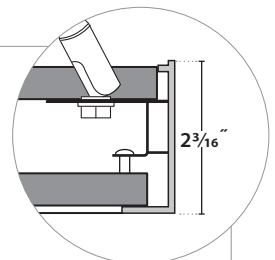

SPOOL

Gaze Acoustic

Gaze Acoustic fixtures offer effective noise reduction with an intentional approach to design. Alternate with coordinating light fixtures for maximum visual appeal in open spaces.