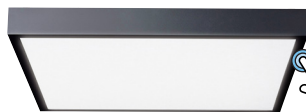

Gaze | Pendant, Surface & Wall Spool, Square

PRUDENTIAL LTG.

PRULITE.COM 213.746.0360

LAMINATE FINISH OPTIONS

SOFT EDGE

HARD EDGE

CLICK TO LEARN MORE

SINGLE STEM (SSC)