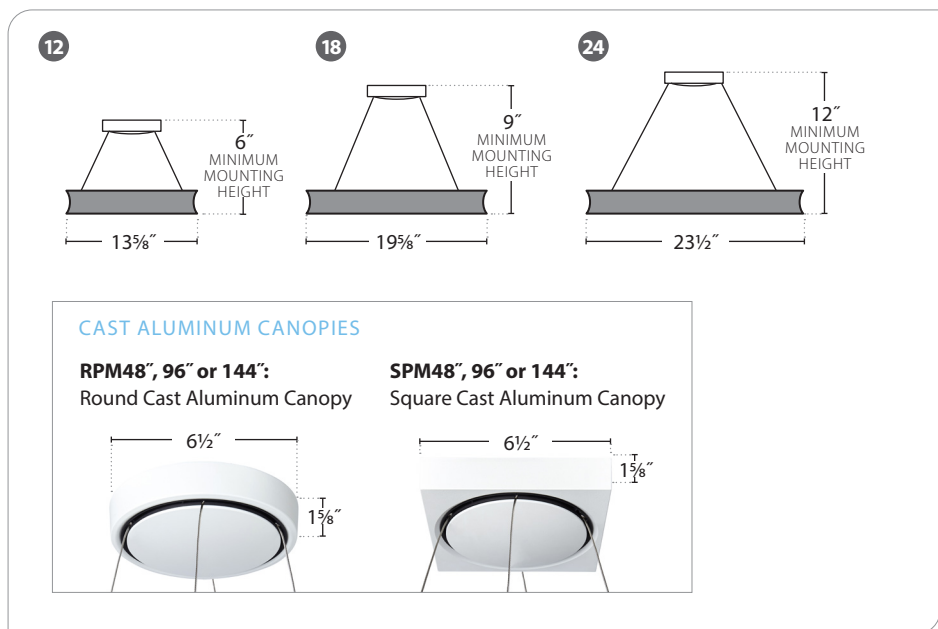

RPM/SPM CANOPY MINIMUM MOUNTING HEIGHT

SSC IR 16-9 MINIMUM MOUNTING HEIGHT

SURFACE / SURFACE STANDOFF (CEILING OR WALL) MOUNTING DIMENSIONS

SURFACE / SURFACE STANDOFF MOUNTING DIMENSIONS

SURFACE STANDOFF DIMENSIONS