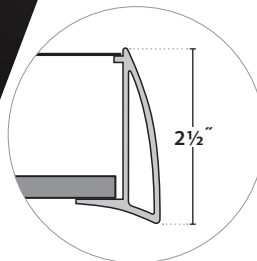

RPM/SPM CANOPY MINIMUM MOUNTING HEIGHT

SSC IR 16-9 MINIMUM MOUNTING HEIGHT

SURFACE / SURFACE STANDOFF (CEILING OR WALL) MOUNTING DIMENSIONS

SURFACE / SURFACE STANDOFF MOUNTING DIMENSIONS

SURFACE STANDOFF DIMENSIONS

EMHE TEST LIGHT

RTK: REMOTE TEST KIT

Gaze | Pendant, Surface & Wall Spool, Square

PRUDENTIAL LTG.

PRULITE.COM 213.746.0360

SOFT EDGE

HARD EDGE

SPOOL