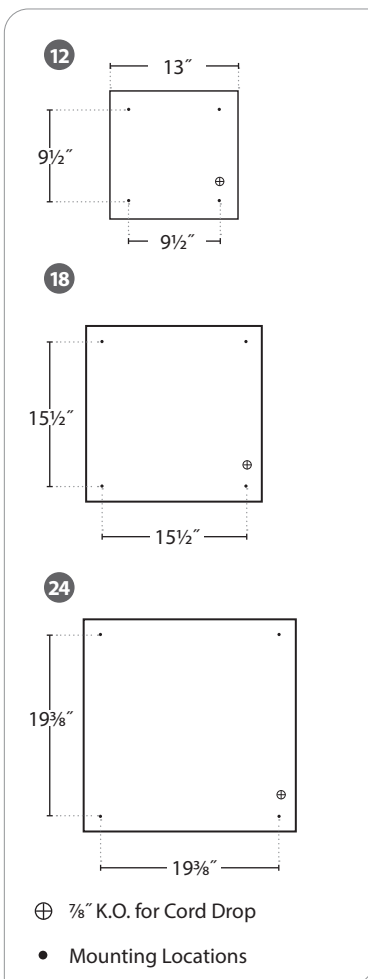

CA CABLE MOUNTING DIMENSIONS