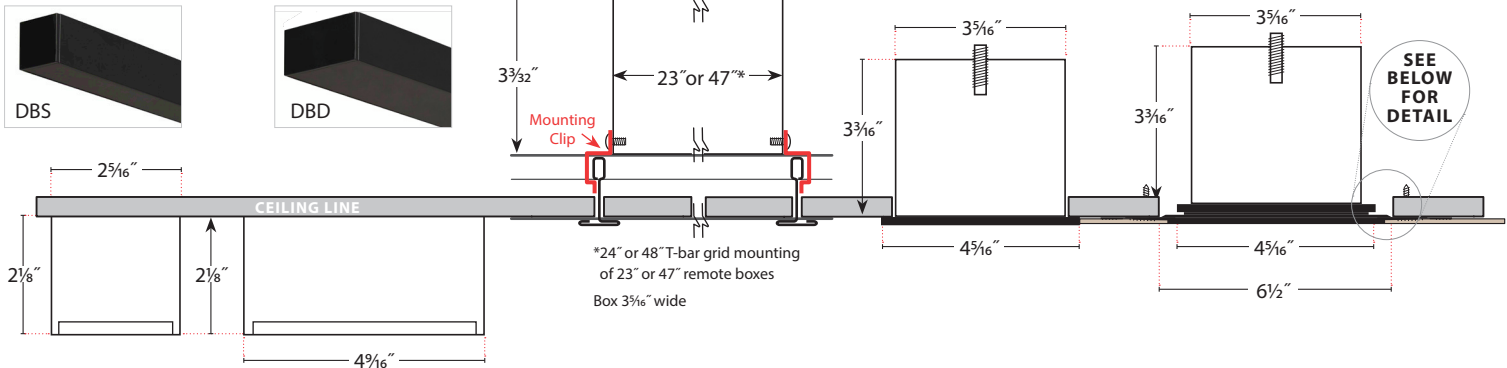

REMOTE BOX FOR RPAC — REMOTE POWER OVER AIRCRAFT CABLES

REMOTE BOX TYPE:

DBS - SINGLE

DBD - DOUBLE

**X1 T-BAR REMOTE BOXES
(PLENUM ACCESS)**

**X3 FLANGED HARD
CEILING REMOTE BOXES**

X7 MUD-OVER FLANGE