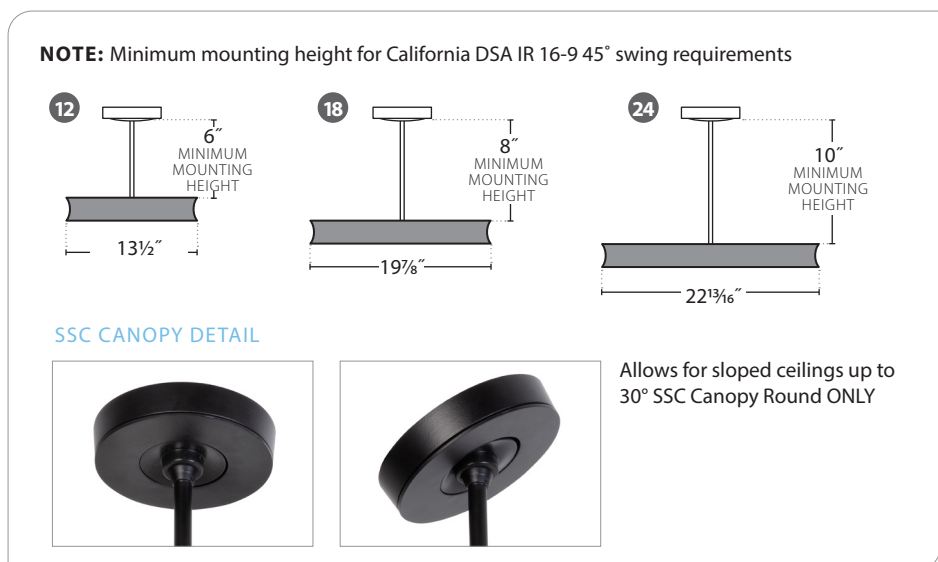

LAMINATE FINISHES:

STANDARD:

SPECIAL ORDER (EXTENDED LEAD TIMES):

NOTE: For Laminate finishes Top Plate + Stem is YBK Matte Black except for LOK and LLW it will be TMW White.

MOUNTING OPTIONS

CA CABLE MOUNTING DIMENSIONS

RPM/SPM CANOPY MINIMUM MOUNTING HEIGHT

SSC IR 16-9 MINIMUM MOUNTING HEIGHT

SURFACE / SURFACE STANDOFF (CEILING OR WALL) MOUNTING DIMENSIONS

SURFACE / SURFACE STANDOFF MOUNTING DIMENSIONS

SURFACE STANDOFF DIMENSIONS