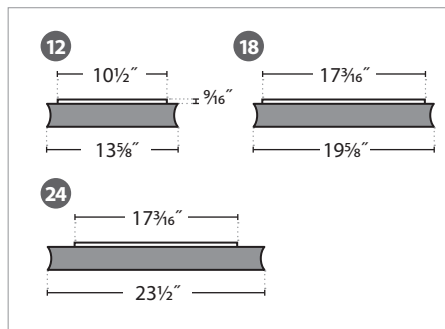

RPM/SPM CANOPY MINIMUM MOUNTING HEIGHT

SSC IR 16-9 MINIMUM MOUNTING HEIGHT

SURFACE / SURFACE STANDOFF (CEILING OR WALL) MOUNTING DIMENSIONS

SURFACE / SURFACE STANDOFF MOUNTING DIMENSIONS

SURFACE STANDOFF DIMENSIONS