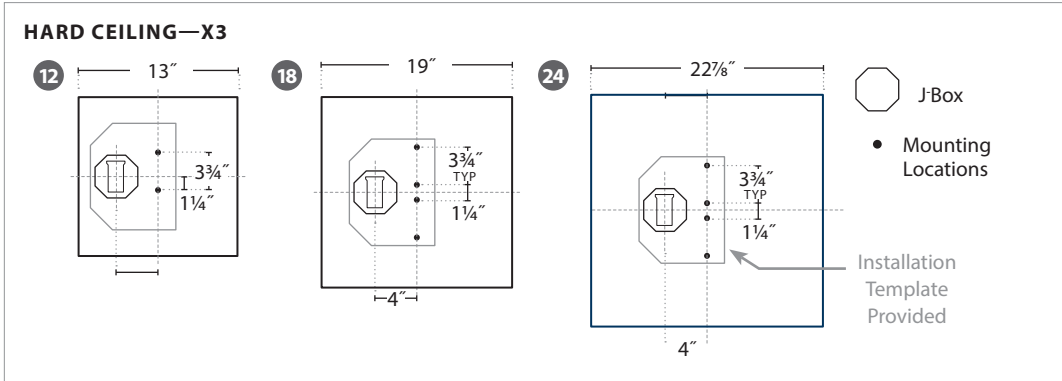

RPM/SPM CANOPY MINIMUM MOUNTING HEIGHT

SSC IR 16-9 MINIMUM MOUNTING HEIGHT

SURFACE / SURFACE STANDOFF (CEILING OR WALL) MOUNTING DIMENSIONS

SURFACE / SURFACE STANDOFF MOUNTING DIMENSIONS

SURFACE STANDOFF DIMENSIONS