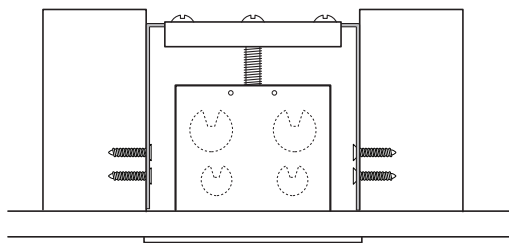

REMOTE BOX OPTIONS

OMB (OVERHEAD MOUNTING BRACKET)

(2 Per Remote Box) Optional mounting for hard ceiling installs (X3, X7)