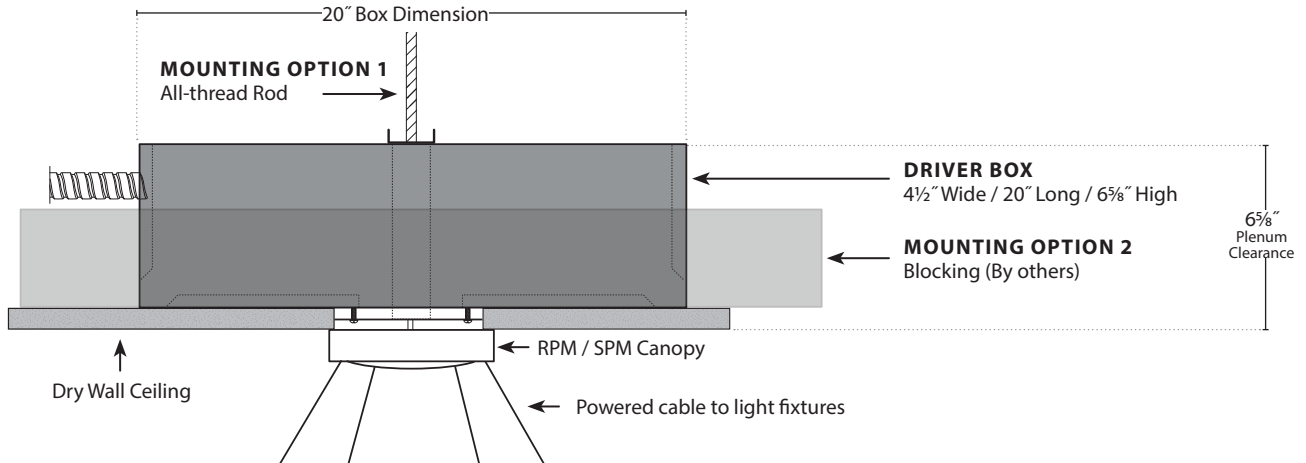

REMOTE (RPAC - X7, X3, X1): Remote Driver Box — Remote access required

DECO BOX DETAIL (DBS OR DBD)

SURFACE MOUNT J-BOX WITH SIDE FEED:

RECESSED J-BOX WITH TOP FEED:

Gaze | Pendant, Surface & Wall Spool, Square