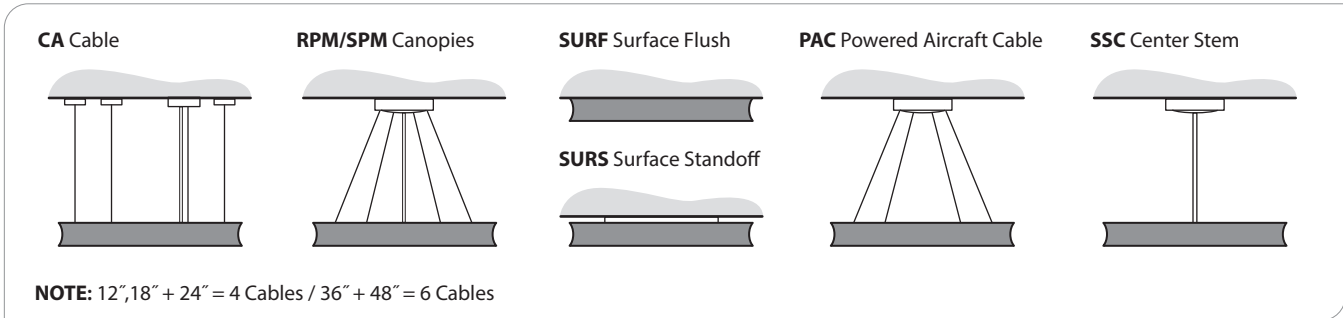

LAMINATE FINISHES:

STANDARD:

SPECIAL ORDER (EXTENDED LEAD TIMES):

NOTE: For Laminate finishes Top Plate + Stem is YBK Matte Black except for LOK and LLW it will be TMW White.

MOUNTING OPTIONS

CA CABLE MOUNTING DIMENSIONS

RPM/SPM CANOPY MINIMUM MOUNTING HEIGHT

SSC IR 16-9 MINIMUM MOUNTING HEIGHT

SURFACE / SURFACE STANDOFF (CEILING OR WALL) MOUNTING DIMENSIONS

SURFACE / SURFACE STANDOFF MOUNTING DIMENSIONS

SURFACE STANDOFF DIMENSIONS