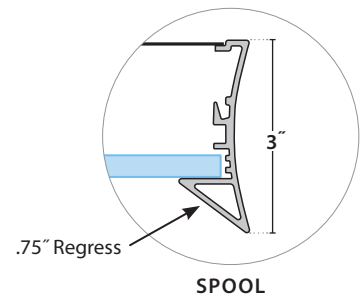

RPM/SPM CANOPY MINIMUM MOUNTING HEIGHT

SSC IR 16-9 MINIMUM MOUNTING HEIGHT

SURFACE / SURFACE STANDOFF (CEILING OR WALL) MOUNTING DIMENSIONS

SURFACE / SURFACE STANDOFF MOUNTING DIMENSIONS

SURFACE STANDOFF DIMENSIONS

EMHE TEST LIGHT

RTK: REMOTE TEST KIT

Gaze | Pendant, Surface & Wall Spool, Square

PRUDENTIAL LTG.

PRULITE.COM 213.746.0360

SOFT EDGE

HARD EDGE

SPOOL