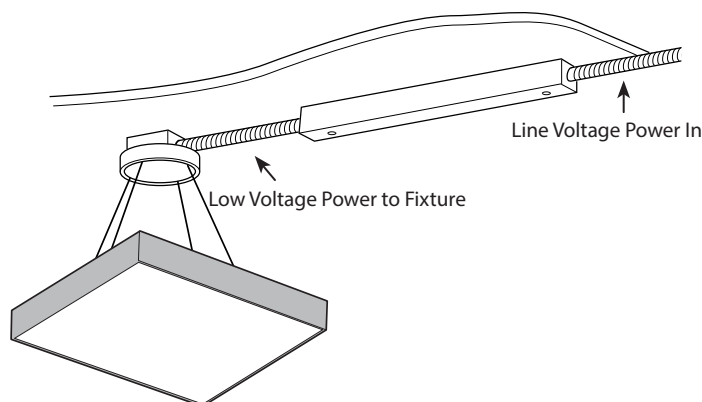

REMOTE (RPAC - X7, X3, X1): Remote Driver Box — Remote access required

DECO BOX DETAIL (DBS OR DBD)

SURFACE MOUNT J-BOX WITH SIDE FEED:

RECESSED J-BOX WITH TOP FEED:

Gaze | Pendant, Surface & Wall Spool, Square