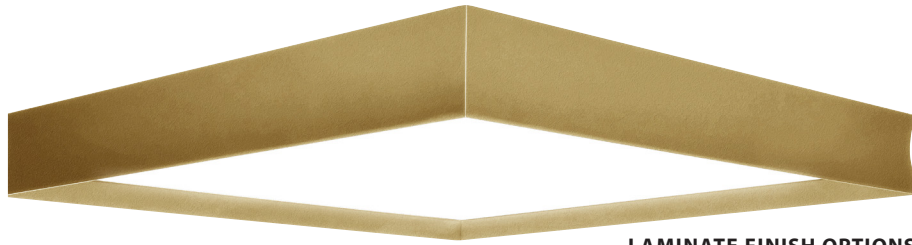

Gaze | Pendant, Surface & Wall Spool, Square

PRUDENTIAL LTG.

PRULITE.COM 213.746.0360

LAMINATE FINISH OPTIONS

SOFT EDGE

HARD EDGE

CLICK TO LEARN MORE

SINGLE STEM (SSC)

D1 DIRECT		LO	MO	SO	HO
12:	lm	800	1250	1700	2300
	w	11	17	24	30
18:	lm	1550	2900	4225	5550
	w	13	24	35	48
24:	lm	2200	4050	5875	7675
	w	19	35	52	69

D9 INDIRECT ONLY
(12" D9 NOT AVAILABLE EXCEPT SURS-LO)

		LO	MO	SO	HO
18 & 24:	lm	550	1425	2200	2825
	w	7.5	18	30	41

SMART SPECS

Gaze Spool, elegantly soft form, subtle regress.

Gaze promises smooth, even diffusion of light, and is also available in a clean Hard Edge or a distinctively curved, undeniably refined Soft Edge. Gaze Spool has a 3" profile, subtle .75" regress. Round and Square.