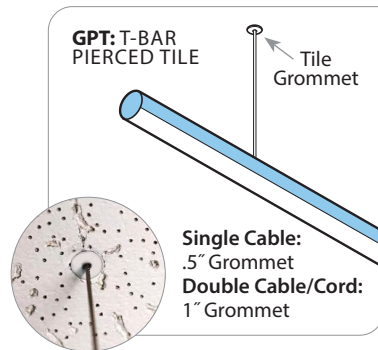

CEILING SYSTEMS