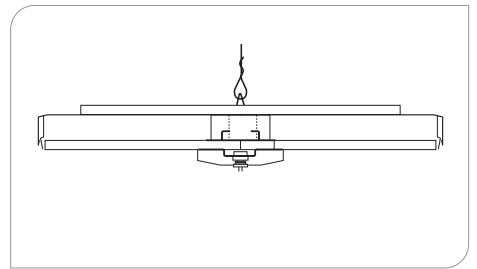

MOUNTING TYPES

GPT — PIERCED TILE

CA-ON

CA-OFF

X3+X7 — RECESSED REMOTE BOX

DBS (DECO SURFACE BOX) — SINGLE (EXTRUDED ALUMINUM)

DBD (DECO SURFACE BOX) — DOUBLE (EXTRUDED ALUMINUM)

DBS/DBD RUNS LENGTH OF FIXTURES, CONSULT FACTORY FOR OTHER LENGTHS

MOUNTING LOCATIONS

Fixture Length	Drop From Center	"A"	"B"	"C"
2' (24")	10"	2"	20"	2"
3' (36")	10"	8"	20"	8"
4' (48")	10"	14"	20"	14"
5' (60")	21"	9"	42"	9"
6' (72")	21"	15"	42"	15"
7' (84")	21"	21"	42"	21"
8' (96")	21"	27"	42"	27"