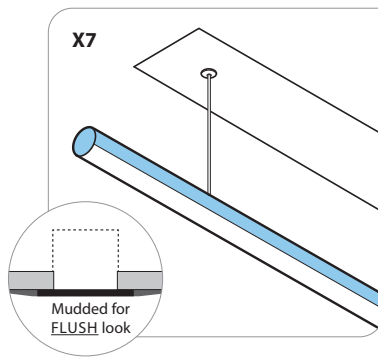

CEILING SYSTEMS