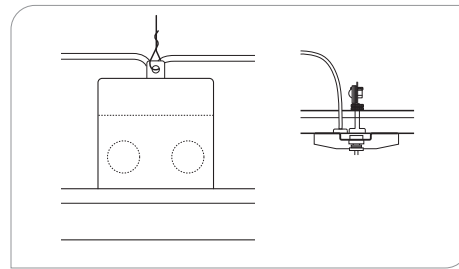

MOUNTING TYPES

GPT — PIERCED TILE

CA-ON

CA-OFF

X3+X7 — RECESSED REMOTE BOX

DBS (DECO SURFACE BOX) — SINGLE (EXTRUDED ALUMINUM)

DBD (DECO SURFACE BOX) — DOUBLE (EXTRUDED ALUMINUM)

DBS/DBD RUNS LENGTH OF FIXTURES, CONSULT FACTORY FOR OTHER LENGTHS

MOUNTING LOCATIONS

Fixture Length	Drop From Center	"A"	"B"	"C"
2' (24")	10"	2"	20"	2"
3' (36")	10"	8"	20"	8"
4' (48")	10"	14"	20"	14"
5' (60")	21"	9"	42"	9"
6' (72")	21"	15"	42"	15"
7' (84")	21"	21"	42"	21"
8' (96")	21"	27"	42"	27"

ROW MOUNTING

12' STANDARD — (1) 8' + (1) 4' FIXTURES

12' SYMMETRIC ROW — (2) 6' FIXTURES

STANDARD FIXTURE ROW LAYOUT

ROW LENGTH	FIXTURE ROW
9'	5+4
10'	6+4
11'	7+4
12'	8+4
13'	8+5
14'	8+6
15'	8+7
16'	8+8
17'	8+5+4
18'	8+6+4
19'	8+7+4
20'	8+8+4