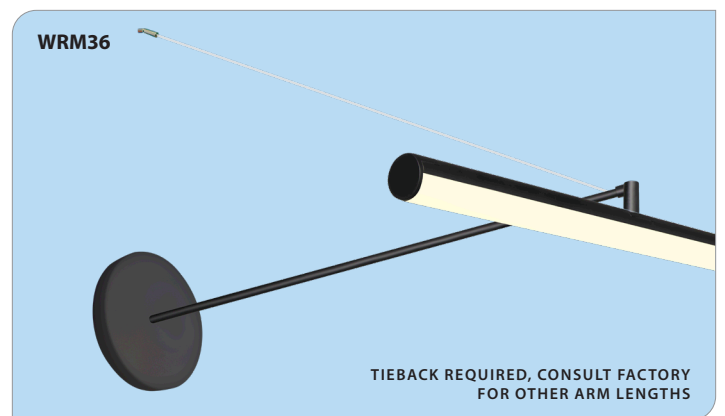

MOUNTING TYPES

GPT — PIERCED TILE

CA-ON

CA-OFF

X3+X7 — RECESSED REMOTE BOX

DBS (DECO SURFACE BOX) — SINGLE (EXTRUDED ALUMINUM)

DBD (DECO SURFACE BOX) — DOUBLE (EXTRUDED ALUMINUM)

DBS/DBD RUNS LENGTH OF FIXTURES, CONSULT FACTORY FOR OTHER LENGTHS