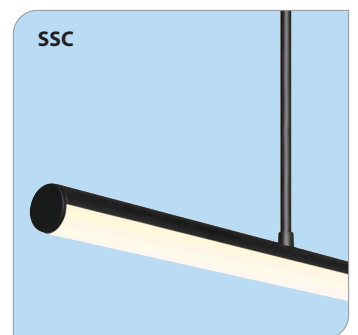

MOUNTING TYPES

GPT — PIERCED TILE

CA-ON

CA-OFF

X3+X7 — RECESSED REMOTE BOX

DBS (DECO SURFACE BOX) — SINGLE (EXTRUDED ALUMINUM)

DBD (DECO SURFACE BOX) — DOUBLE (EXTRUDED ALUMINUM)

DBS/DBD RUNS LENGTH OF FIXTURES, CONSULT FACTORY FOR OTHER LENGTHS