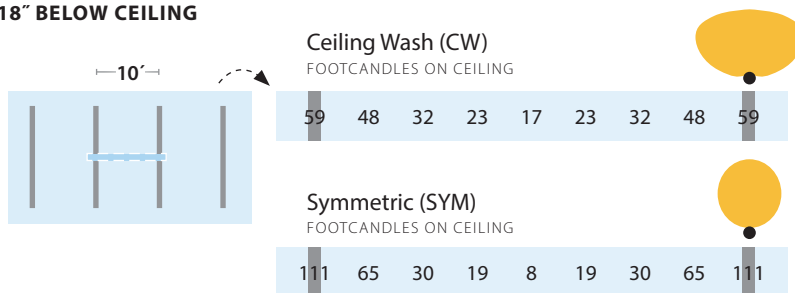

10" ROW SPACING — MEDIUM OUTPUT 18" BELOW CEILING