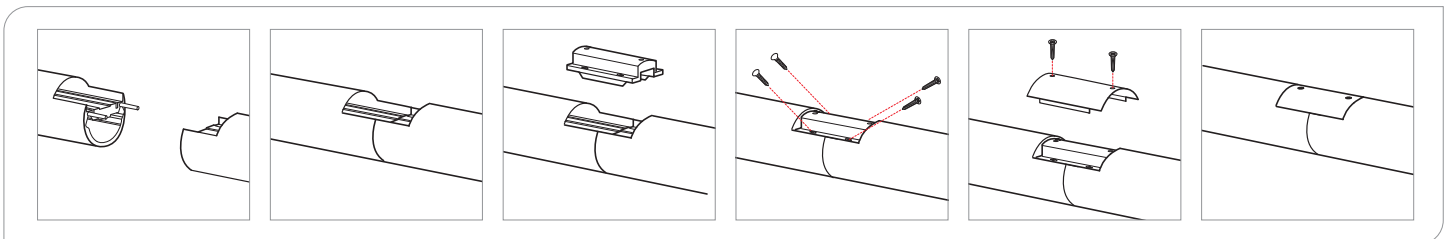

POA CABLE QUANTITY

SINGLE CIRCUIT (SC)	LENGTH						
DRIVER:	2'	3'	4'	5'	6'	7'	8
DM01 (Standard)	1	1	1	1	1	1	1
LDE1	1	1	1	1	1	1	LO-SO 1, HO 2
EldoLED (All)	1	1	1	1	1	1	1
STEP	1	1	1	1	LO-SO 1, HO 2	LO-SO 1, HO 2	LO-MO 1, SO-HO 2

SC-DIRECT/INDIRECT	LENGTH						
DRIVER:	2'	3'	4'	5'	6'	7'	8
DM01 (Standard)	1	1	1	LO-SO 1, HO 2	LO-SO 1, HO 2	LO-MO 1, SO-HO 2	LO-MO 1, SO-HO 2
LDE1	1	1	LO-SO 1, HO 2	LO-SO 1, HO 2	LO-MO 1, SO-HO 2	LO-MO 1, SO-HO 2	LO 1, MO-HO 2
EldoLED (All)	1	1	1	LO-SO 1, HO 2	LO-MO 1, SO-HO 2	LO-MO 1, SO-HO 2	LO-MO 1, SO-HO 2
STEP	1	LO-SO 1, HO 2	LO 1, MO-HO 2	LO 1, MO-HO 2	LO-SO 2, HO NA*	LO-SO 2, HO NA*	LO-SO 2, HO NA*

DC - DIRECT/INDIRECT	LENGTH						
DRIVER:	2'	3'	4'	5'	6'	7'	8
DM01 (Standard)	2	2	2	2	2	2	2
LDE1	2	2	2	2	2	2	LO-SO 2, HO NA*
EldoLED (All)	2	2	2	2	2	2	2
STEP	2	2	2	2	LO-SO 2, HO NA*	LO-SO 2, HO NA*	LO-MO 2, SO-HO NA*

If POA NA, please choose another mounting method (cord or SSC)

FIXTURE JOINING