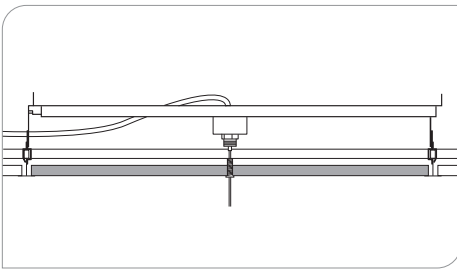

MOUNTING TYPES

GPT — PIERCED TILE

CA-ON

CA-OFF

X3+X7 — RECESSED REMOTE BOX

DBS (DECO SURFACE BOX) — SINGLE (EXTRUDED ALUMINUM)

DBD (DECO SURFACE BOX) — DOUBLE (EXTRUDED ALUMINUM)

DBS/DBD RUNS LENGTH OF FIXTURES, CONSULT FACTORY FOR OTHER LENGTHS