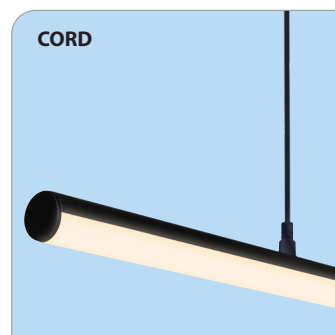

MOUNTING TYPES

GPT — PIERCED TILE

CA-ON

CA-OFF

X3+X7 — RECESSED REMOTE BOX

DBS (DECO SURFACE BOX) — SINGLE (EXTRUDED ALUMINUM)

DBD (DECO SURFACE BOX) — DOUBLE (EXTRUDED ALUMINUM)

DBS/DBD RUNS LENGTH OF FIXTURES, CONSULT FACTORY FOR OTHER LENGTHS