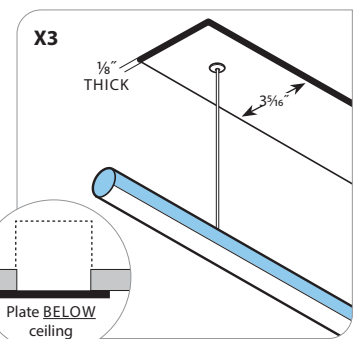

CEILING SYSTEMS