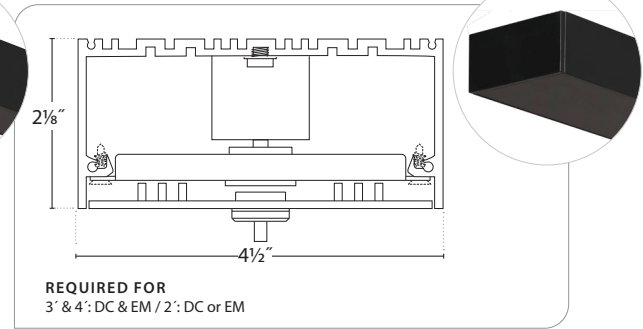

MOUNTING TYPES

GPT — PIERCED TILE

CA-ON

CA-OFF

X3+X7 — RECESSED REMOTE BOX

DBS (DECO SURFACE BOX) — SINGLE (EXTRUDED ALUMINUM)

DBD (DECO SURFACE BOX) — DOUBLE (EXTRUDED ALUMINUM)

DBS/DBD RUNS LENGTH OF FIXTURES, CONSULT FACTORY FOR OTHER LENGTHS