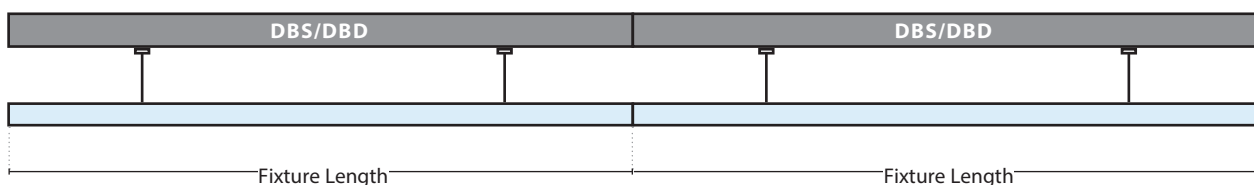

MOUNTING TYPES

GPT — PIERCED TILE

CA-ON

CA-OFF

X3+X7 — RECESSED REMOTE BOX

DBS (DECO SURFACE BOX) — SINGLE (EXTRUDED ALUMINUM)

DBD (DECO SURFACE BOX) — DOUBLE (EXTRUDED ALUMINUM)

DBS/DBD RUNS LENGTH OF FIXTURES, CONSULT FACTORY FOR OTHER LENGTHS

MOUNTING LOCATIONS

Fixture Length	Drop From Center	"A"	"B"	"C"
2' (24")	10"	2"	20"	2"
3' (36")	10"	8"	20"	8"
4' (48")	10"	14"	20"	14"
5' (60")	21"	9"	42"	9"
6' (72")	21"	15"	42"	15"
7' (84")	21"	21"	42"	21"
8' (96")	21"	27"	42"	27"

ROW LENGTH	FIXTURE ROW
21'	8+8+5
22'	8+8+6
23'	8+8+7
24'	8+8+8
25'	8+8+5+4
26'	8+8+6+4
27'	8+8+7+4
28'	8+8+8+4
29'	8+8+8+5
30'	8+8+8+6
31'	8+8+8+7
32'	8+8+8+8

SYMMETRIC FIXTURE ROW LAYOUT (SRL)

ROW LENGTH	FIXTURE ROW
9'	3+3+3
10'	5+5
11'	4+3+4
12'	6+6
13'	4+5+4
14'	7+7
15'	5+5+5
16'	8+8
17'	6+5+6
18'	6+6+6
19'	6+7+6
20'	8+4+8