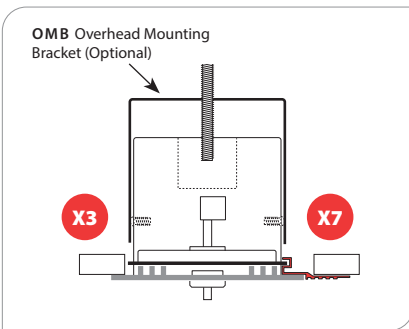

MOUNTING TYPES

GPT — PIERCED TILE

CA-ON

CA-OFF

X3+X7 — RECESSED REMOTE BOX

DBS (DECO SURFACE BOX) — SINGLE (EXTRUDED ALUMINUM)

DBD (DECO SURFACE BOX) — DOUBLE (EXTRUDED ALUMINUM)

DBS/DBD RUNS LENGTH OF FIXTURES, CONSULT FACTORY FOR OTHER LENGTHS