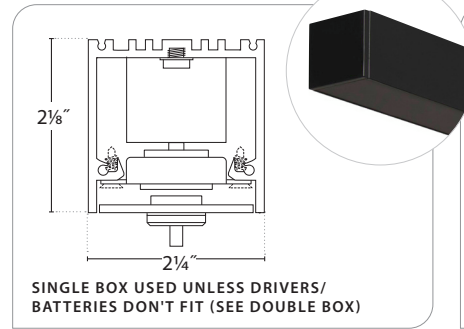

MOUNTING TYPES

GPT — PIERCED TILE

CA-ON

CA-OFF

X3+X7 — RECESSED REMOTE BOX

DBS (DECO SURFACE BOX) — SINGLE (EXTRUDED ALUMINUM)

DBD (DECO SURFACE BOX) — DOUBLE (EXTRUDED ALUMINUM)

DBS/DBD RUNS LENGTH OF FIXTURES, CONSULT FACTORY FOR OTHER LENGTHS