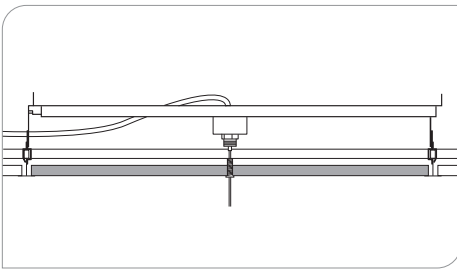

X3+X7 — RECESSED REMOTE BOX

DBS (DECO SURFACE BOX) — SINGLE (EXTRUDED ALUMINUM)