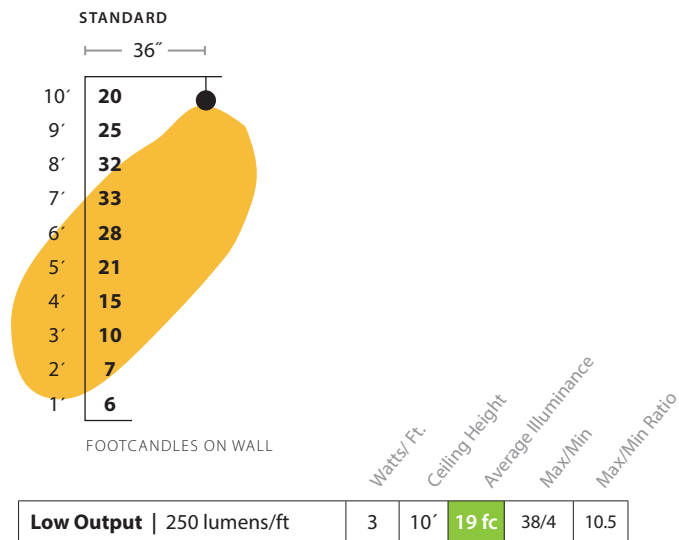

UPTO **100** LPW

	LO	MO	SO	HO
WWF Lm/Ft	290	475	700	925
WWG Lm/Ft	250	425	600	775
W/Ft	3	4.75	7	9.25

SMART SPECS

Declare.

Made in the USA

Lumen output may vary +/- 5%
Light Loss Factor (LLF) for CCTs other than 3500K:
 4000K +2%, 3000K -5%, 2700K -20%
 90 CRI -15% (3K, 3500K, 4K & 5K
 ADC -2% LLF

FLAT WALL WASH

PRU1-WASH-LED35-LO-04-WWF

935 Delivered Lumens
12 Watts
78 lm/w

Zonal Lumen Summary:
0-90 = 100%
90-180 = 0%

Vertical Angle	0°	25°	45°	65°	90°
0°	231	231	231	231	231
5°	315	302	282	258	230
15°	610	549	444	333	226
25°	739	580	559	427	214
35°	583	360	449	565	191
45°	437	411	381	339	152
55°	335	301	250	217	251
65°	218	197	159	127	61
75°	112	104	91	69	28
85°	73	53	56	36	6
90°	62	58	44	26	0

FOCAL GLOW WASH

PRU1-WASH-LED35-LO-04-WWF

1166 Delivered Lumens
12 Watts
97 lm/w

Zonal Lumen Summary:
0-90 = 100%
90-180 = 0%

Vertical Angle	0°	25°	45°	65°	90°
0°	192	192	192	192	192
5°	251	232	222	208	190
15°	329	280	238	259	184
25°	506	426	339	259	172
35°	667	587	443	277	153
45°	633	571	482	298	125
55°	519	458	378	260	93
65°	340	297	231	150	58
75°	223	194	142	85	27
85°	158	139	99	51	7
90°	139	130	40	40	3

Focal Glow Wall Wash

Designed to highlight artwork or add drama to a vertical surface, Pru1 Focal Glow creates a sweeping curve with a highlight at eye level, diminishing smoothly above and below. The max intensity angle is raised to almost 40 degrees with the fixture typically placed 36 inches away – again, dependent upon mounting height.