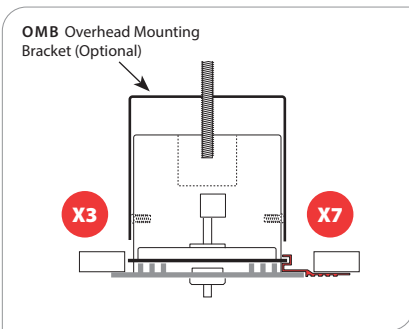

NOTE: Adjustable tilt on SSC and wall arm only.

GPT — PIERCED TILE

CA-ON

CA-OFF

X3+X7 — RECESSED REMOTE BOX

DBS (DECO SURFACE BOX) — SINGLE (EXTRUDED ALUMINUM)

DBD (DECO SURFACE BOX) — DOUBLE (EXTRUDED ALUMINUM)

DBS/DBD RUNS LENGTH OF FIXTURES, CONSULT FACTORY FOR OTHER LENGTHS

MOUNTING LOCATIONS

Fixture Length	Drop From Center	"A"	"B"	"C"
2' (24")	10"	2"	20"	2"
3' (36")	10"	8"	20"	8"
4' (48")	10"	14"	20"	14"
5' (60")	21"	9"	42"	9"
6' (72")	21"	15"	42"	15"
7' (84")	21"	21"	42"	21"
8' (96")	21"	27"	42"	27"