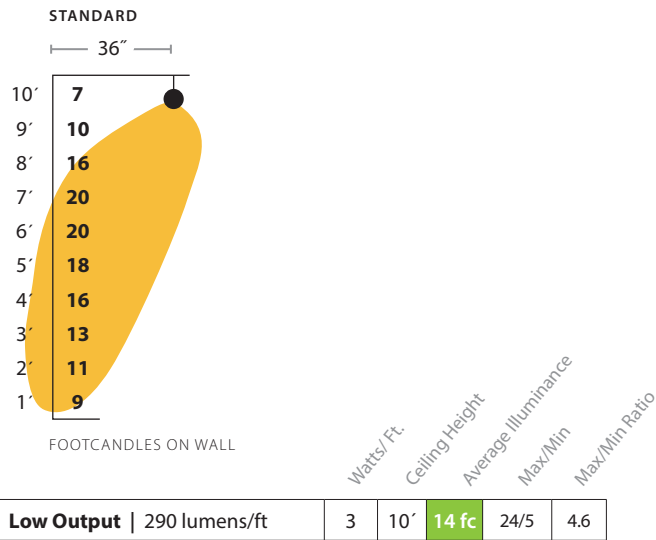

UPTO **100** LPW

	LO	MO	SO	HO
WWF Lm/Ft	290	475	700	925
WWG Lm/Ft	250	425	600	775
W/Ft	3	4.75	7	9.25

SMART SPECS

Declare.

Made in the USA

Lumen output may vary +/- 5%
Light Loss Factor (LLF) for CCTs other than 3500K:
 4000K +2%, 3000K -5%, 2700K -20%
 90 CRI -15% (3K, 3500K, 4K & 5K
 ADC -2% LLF

FLAT WALL WASH

PRU1-WASH-LED35-LO-04-WWF

935 Delivered Lumens
12 Watts
78 lm/w

Zonal Lumen Summary:
0-90 = 100%
90-180 = 0%

Vertical Angle	0°	25°	45°	65°	90°
0°	231	231	231	231	231
5°	315	302	282	258	230
15°	610	549	444	333	226
25°	739	580	559	427	214
35°	583	360	449	565	191
45°	437	411	381	339	152
55°	335	301	250	217	251
65°	218	197	159	127	61
75°	112	104	91	69	28
85°	73	53	56	36	6
90°	62	58	44	26	0

FOCAL GLOW WASH

PRU1-WASH-LED35-LO-04-WWF

1166 Delivered Lumens
12 Watts
97 lm/w

Zonal Lumen Summary:
0-90 = 100%
90-180 = 0%

Vertical Angle	0°	25°	45°	65°	90°
0°	192	192	192	192	192
5°	251	232	222	208	190
15°	329	280	238	259	184
25°	506	426	339	259	172
35°	667	587	443	277	153
45°	633	571	482	298	125
55°	519	458	378	260	93
65°	340	297	231	150	58
75°	223	194	142	85	27
85°	158	139	99	51	7
90°	139	130	40	40	3

Focal Glow Wall Wash

Designed to highlight artwork or add drama to a vertical surface, Pru1 Focal Glow creates a sweeping curve with a highlight at eye level, diminishing smoothly above and below. The max intensity angle is raised to almost 40 degrees with the fixture typically placed 36 inches away – again, dependent upon mounting height.