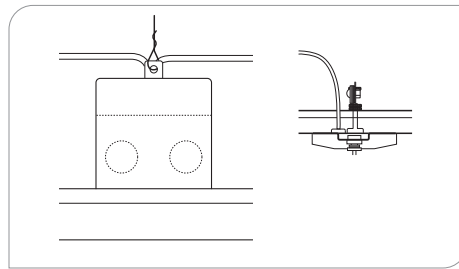

DBS (DECO SURFACE BOX) — SINGLE (EXTRUDED ALUMINUM)

DBD (DECO SURFACE BOX) — DOUBLE (EXTRUDED ALUMINUM)