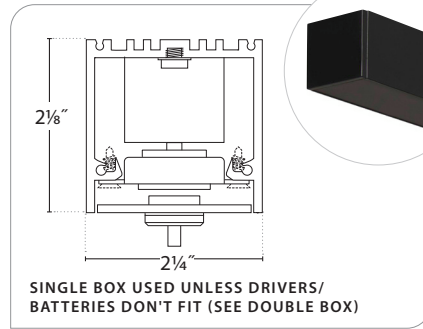

NOTE: Adjustable tilt on SSC and wall arm only.

GPT — PIERCED TILE

CA-ON

CA-OFF

X3+X7 — RECESSED REMOTE BOX

DBS (DECO SURFACE BOX) — SINGLE (EXTRUDED ALUMINUM)

DBD (DECO SURFACE BOX) — DOUBLE (EXTRUDED ALUMINUM)