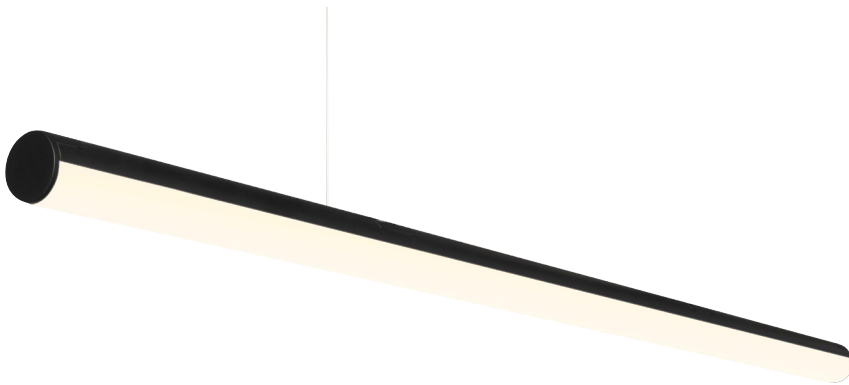

Pru1 Wash | Asymmetric Wall Wash

PRUDENTIAL LTG.

PRULITE.COM 213.746.0360

"I want to see light, not light fixtures."

In the spirit of "less is more," we've designed Pru1 with minimal form wall wash illumination (see page 2), adding Power Over Aircraft cable (POA) eliminating the need for a power cord. And Pierced Tile (GPT) installation makes the mounting hardware nearly invisible. Pru1 for sleek, subtle illumination throughout the entire space.

Flat Wall Wash

Pru1 Flat Wall Wash bathes walls in soft, even, floor-to-ceiling light to create a monolithic accent wall. Fixture placement (setback) is critical for this all-encompassing effect. Too close to the surface being lit, and the evenness is compromised. Too far, and the light spills onto the floor. For optimal effect, max intensity is 20 degrees, with fixture placement 36 inches away for 8 to 9-foot mounting.

Focal Glow Wall Wash

Designed to highlight artwork or add drama to a vertical surface, Pru1 Focal Glow creates a sweeping curve with a highlight at eye level, diminishing smoothly above and below. The max intensity angle is raised to almost 40 degrees with the fixture typically placed 36 inches away – again, dependent upon mounting height.