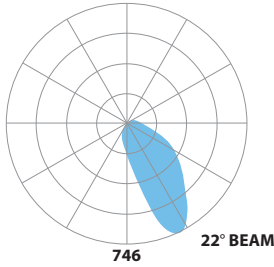

FLAT WALL WASH

PRU1-WASH-LED35-LO-04-WWF

935 Delivered Lumens
12 Watts
78 lm/w