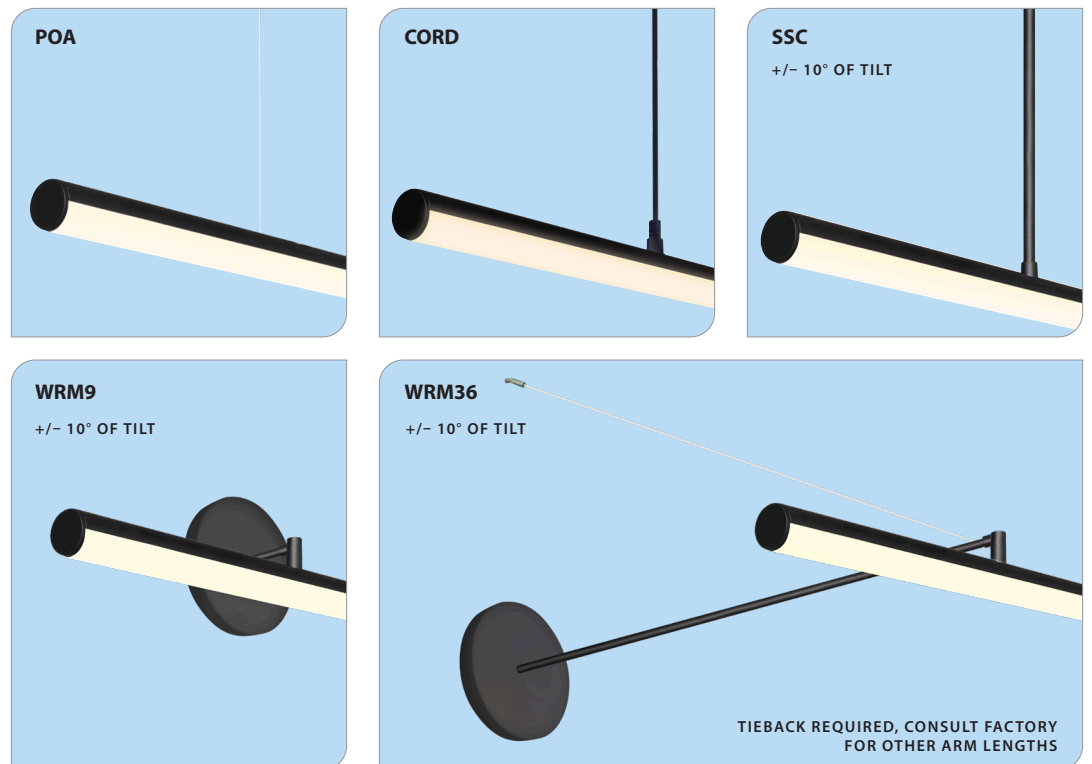

Choose from one of our Premium Colors with no set-up fee.

For paint chip samples, please email: info@prulite.com

CEILING SYSTEMS

* Runs full length of fixture, consult factory for other lengths.

MOUNTING TYPES

NOTE: Adjustable tilt on SSC and wall arm only.

GPT — PIERCED TILE

CA-ON

CA-OFF

X3+X7 — RECESSED REMOTE BOX

DBS (DECO SURFACE BOX) — SINGLE (EXTRUDED ALUMINUM)

DBD (DECO SURFACE BOX) — DOUBLE (EXTRUDED ALUMINUM)