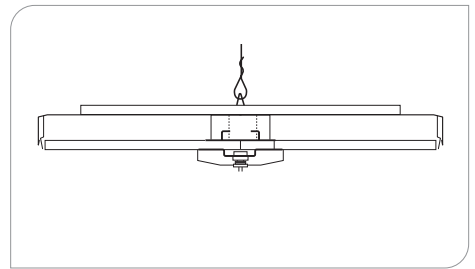

DBD (DECO SURFACE BOX) — DOUBLE (EXTRUDED ALUMINUM)