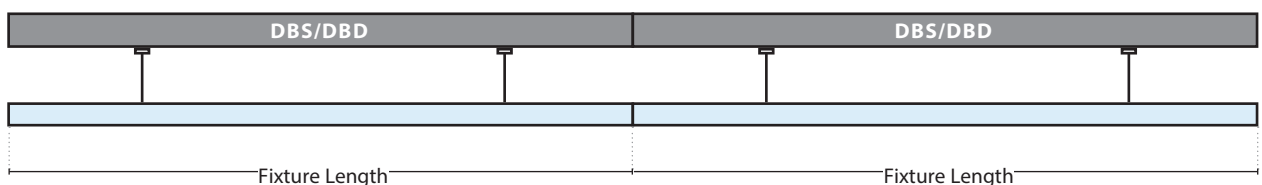

NOTE: Adjustable tilt on SSC and wall arm only.

GPT — PIERCED TILE

CA-ON

CA-OFF

X3+X7 — RECESSED REMOTE BOX

DBS (DECO SURFACE BOX) — SINGLE (EXTRUDED ALUMINUM)

DBD (DECO SURFACE BOX) — DOUBLE (EXTRUDED ALUMINUM)

DBS/DBD RUNS LENGTH OF FIXTURES, CONSULT FACTORY FOR OTHER LENGTHS

MOUNTING LOCATIONS

Fixture Length	Drop From Center	"A"	"B"	"C"
2' (24")	10"	2"	20"	2"
3' (36")	10"	8"	20"	8"
4' (48")	10"	14"	20"	14"
5' (60")	21"	9"	42"	9"
6' (72")	21"	15"	42"	15"
7' (84")	21"	21"	42"	21"
8' (96")	21"	27"	42"	27"

ROW MOUNTING

12' STANDARD — (1) 8' + (1) 4' FIXTURES

12' SYMMETRIC ROW — (2) 6' FIXTURES

STANDARD FIXTURE ROW LAYOUT

ROW LENGTH	FIXTURE ROW
9'	5+4
10'	6+4
11'	7+4
12'	8+4
13'	8+5
14'	8+6
15'	8+7
16'	8+8
17'	8+5+4
18'	8+6+4
19'	8+7+4
20'	8+8+4

ROW LENGTH	FIXTURE ROW
21'	8+8+5
22'	8+8+6
23'	8+8+7
24'	8+8+8
25'	8+8+5+4
26'	8+8+6+4
27'	8+8+7+4
28'	8+8+8+4
29'	8+8+8+5
30'	8+8+8+6
31'	8+8+8+7
32'	8+8+8+8

SYMMETRIC FIXTURE ROW LAYOUT (SRL)

ROW LENGTH	FIXTURE ROW
9'	3+3+3
10'	5+5
11'	4+3+4
12'	6+6
13'	4+5+4
14'	7+7
15'	5+5+5
16'	8+8
17'	6+5+6
18'	6+6+6
19'	6+7+6
20'	8+4+8