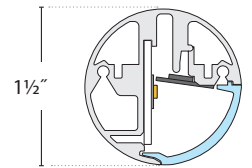

Pru1 Wash | Asymmetric Wall Wash

PRUDENTIAL LTG.

PRULITE.COM 213.746.0360

"I want to see light, not light fixtures."

In the spirit of "less is more," we've designed Pru1 with minimal form wall wash illumination (see page 2), adding Power Over Aircraft cable (POA) eliminating the need for a power cord. And Pierced Tile (GPT) installation makes the mounting hardware nearly invisible. Pru1 for sleek, subtle illumination throughout the entire space.

UPTO **100** LPW

	LO	MO	SO	HO
WWF Lm/Ft	290	475	700	925
WWG Lm/Ft	250	425	600	775
W/Ft	3	4.75	7	9.25

SMART SPECS

Declare.

Made in the USA

Lumen output may vary +/- 5%
Light Loss Factor (LLF) for CCTs other than 3500K:
4000K +2%, 3000K -5%, 2700K -20%
90 CRI -15% (3K, 3500K, 4K & 5K
ADC -2% LLF