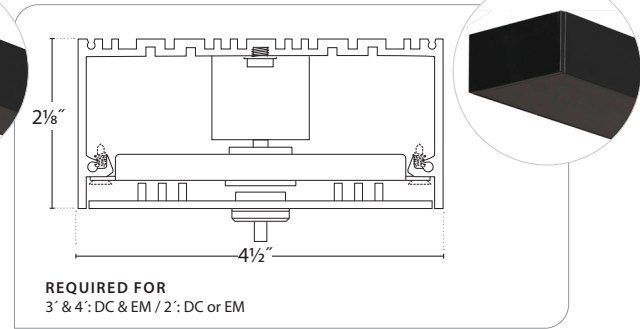

NOTE: Adjustable tilt on SSC and wall arm only.

GPT — PIERCED TILE

CA-ON

CA-OFF

X3+X7 — RECESSED REMOTE BOX

DBS (DECO SURFACE BOX) — SINGLE (EXTRUDED ALUMINUM)

DBD (DECO SURFACE BOX) — DOUBLE (EXTRUDED ALUMINUM)

DBS/DBD RUNS LENGTH OF FIXTURES, CONSULT FACTORY FOR OTHER LENGTHS

MOUNTING LOCATIONS

Fixture Length	Drop From Center	"A"	"B"	"C"
2' (24")	10"	2"	20"	2"
3' (36")	10"	8"	20"	8"
4' (48")	10"	14"	20"	14"
5' (60")	21"	9"	42"	9"
6' (72")	21"	15"	42"	15"
7' (84")	21"	21"	42"	21"
8' (96")	21"	27"	42"	27"