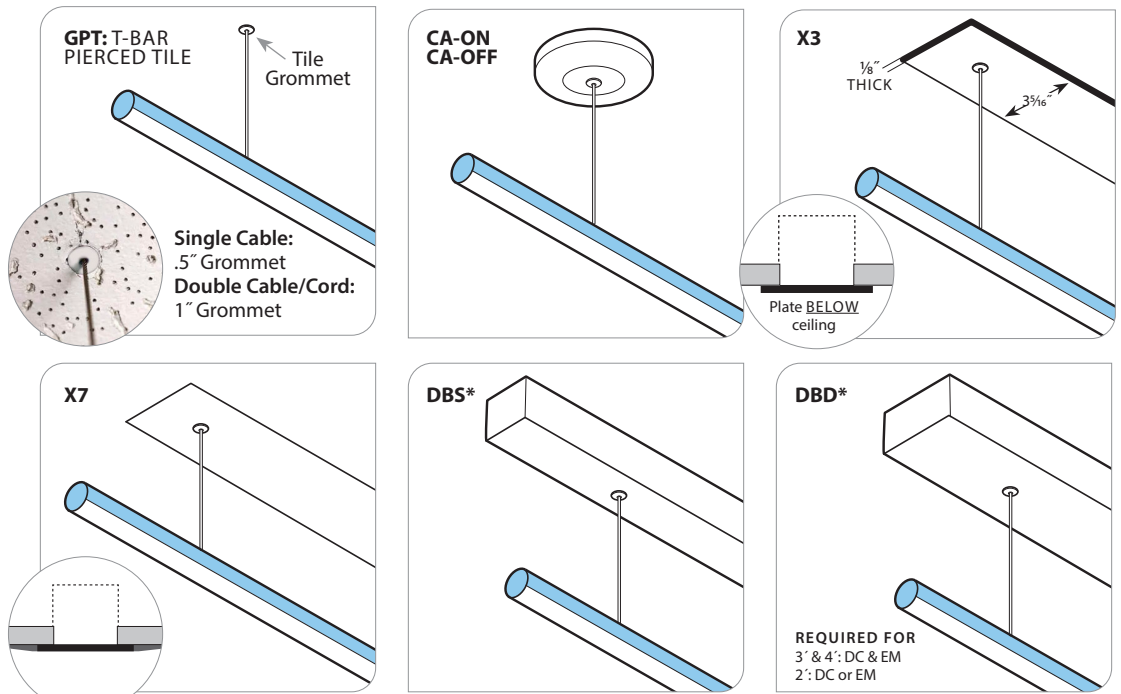

CEILING SYSTEMS

* Runs full length of fixture, consult factory for other lengths.