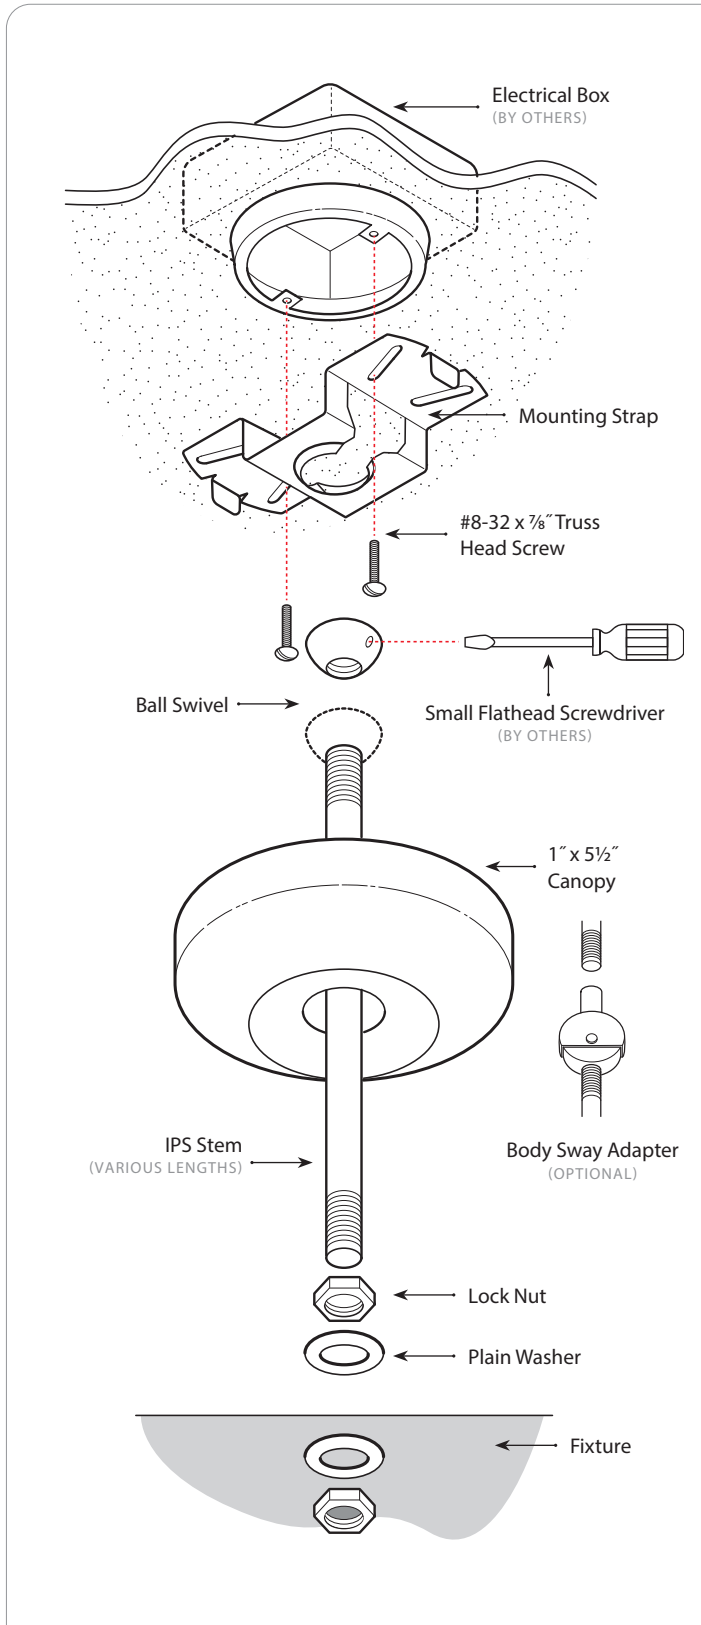

SSC-X3

Top-Swivel Stem Mount

INSTALLATION INSTRUCTIONS

PRUDENTIAL LTG.

PRULITE.COM 213.746.0360

GENERAL NOTES:

- Supports maximum weight of 50 lbs.
 - Mounting strap will accommodate a 3" and 4" octagonal electrical box or 4" square box with plaster ring.
1. Use (2x) #8-32 x 7/8" screws to attach mounting strap to electrical box.
 2. Screw ball swivel to one end to one end of threaded stem. Secure in place with set screw. Insert other end of stem through hole in canopy and fasten to fixture with 3/8" IPS lock nuts and washers.
 3. Run wires through stem and raise fixture assembly to ceiling. Insert ball swivel into mounting strap.
 4. Make all wiring connections per national and local building code requirements. Hand press canopy onto mounting straps.

CAUTION: Field cutting and rethreading of stem provided by Prudential Ltg is not authorized and will void the factory warranty. Consult factory if different stem sizes are required

PART NUMBER	DESCRIPTION	QTY
100-00050-14	#8-32 x 7/8" Truss Head Screw	2
39157	#14 Gauge Mounting Strap	1
100-00130-08	3/8" ISP Ball Swivel	1
100-00103-08	1/4" ISP Ball Swivel (For 1/4" Stem Only)	1
100-00085-07	1" x 5 1/4" Diameter Canopy	1
100-00008-14	#10 1/4" x 3/16" Plain Washer	2
100-00013-14	3/8" Lock Nut	2
100-00231-14	1/4" Lock Nut (For 1/4" Stem Only)	1
100-0005-08	Body Sway Adapter (For 3/8" Stem Only)	1

IPS STEM

76847	6" Long (Threaded Ends)	76851	36" Long (Threaded Ends)
76848	12" Long (Threaded Ends)	76852	48" Long (Threaded Ends)
76849	18" Long (Threaded Ends)	76853	60" Long (Threaded Ends)
76850	24" Long (Threaded Ends)	76854	72" Long (Threaded Ends)
77353	30" Long (Threaded Ends)	76855	96" Long (Threaded Ends)