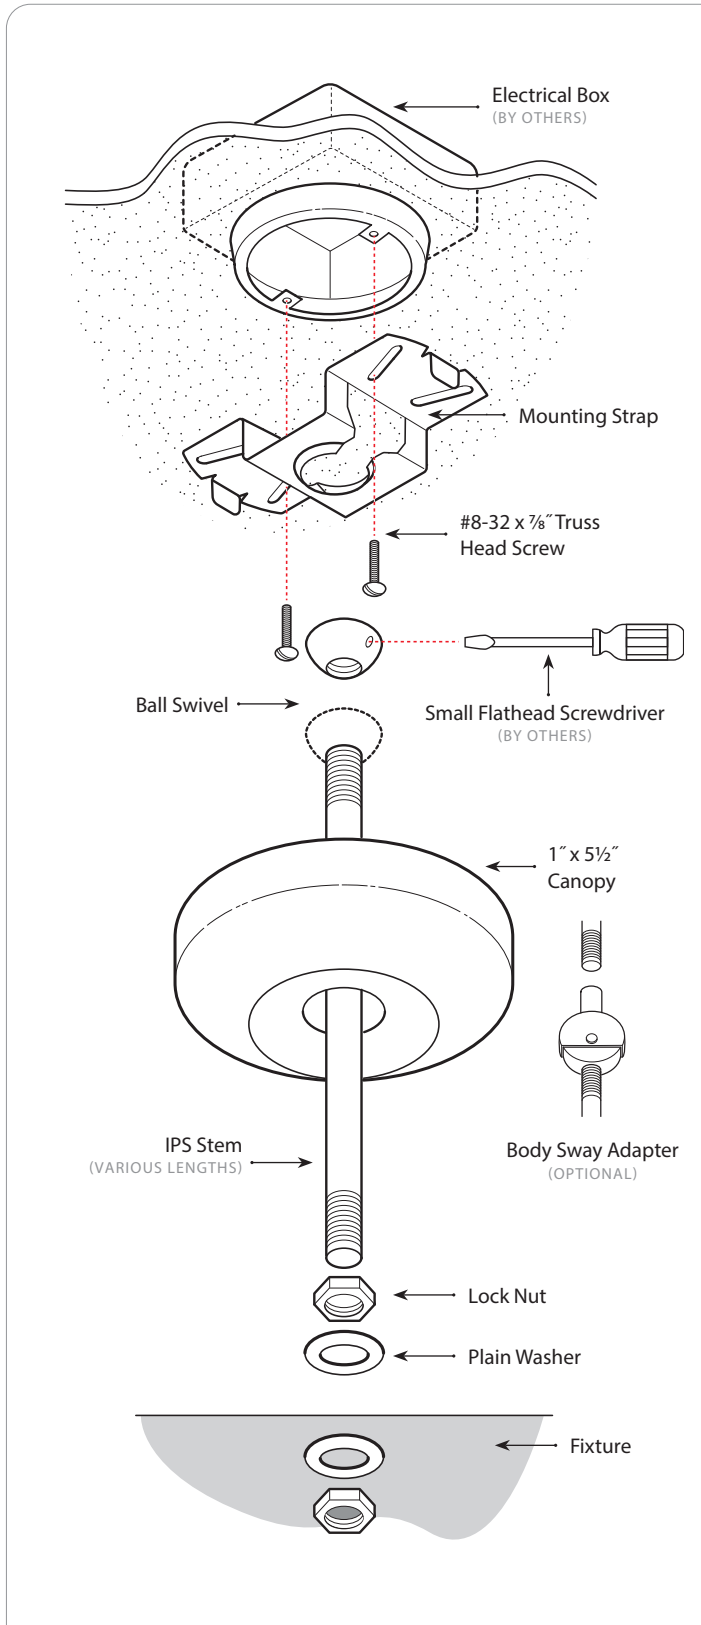

SSC-X3

Top-Swivel Stem Mount

INSTALLATION INSTRUCTIONS

PRUDENTIAL LTG.

PRULITE.COM 213.746.0360

GENERAL NOTES:

- Supports maximum weight of 50 lbs.
 - Mounting strap will accommodate a 3" and 4" octagonal electrical box or 4" square box with plaster ring.
1. Use (2x) #8-32 x 7/8" screws to attach mounting strap to electrical box.
 2. Screw ball swivel to one end to one end of threaded stem. Secure in place with set screw. Insert other end of stem through hole in canopy and fasten to fixture with 3/8" IPS lock nuts and washers.
 3. Run wires through stem and raise fixture assembly to ceiling. Insert ball swivel into mounting strap.
 4. Make all wiring connections per national and local building code requirements. Hand press canopy onto mounting straps.

CAUTION: Field cutting and rethreading of stem provided by Prudential Ltg is not authorized and will void the factory warranty. Consult factory if different stem sizes are required

PART NUMBER	DESCRIPTION	QTY
100-00050-14	#8-32 x 7/8" Truss Head Screw	2
39157	#14 Gauge Mounting Strap	1
100-00130-08	3/8" ISP Ball Swivel	1
100-00103-08	1/4" ISP Ball Swivel (For 1/4" Stem Only)	1
139242	1" x 5 1/4" Diameter Canopy	1
100-00032-14	#10 1/4" x 3/16" Plain Washer	2
100-00013-14	3/8" Lock Nut	2
100-00231-14	1/4" Lock Nut (For 1/4" Stem Only)	1
100-0005-08	Body Sway Adapter (For 3/8" Stem Only)	1

IPS STEM

76847	6" Long (Threaded Ends)	76851	36" Long (Threaded Ends)
76848	12" Long (Threaded Ends)	76852	48" Long (Threaded Ends)
76849	18" Long (Threaded Ends)	76853	60" Long (Threaded Ends)
76850	24" Long (Threaded Ends)	76854	72" Long (Threaded Ends)
77353	30" Long (Threaded Ends)	76855	96" Long (Threaded Ends)