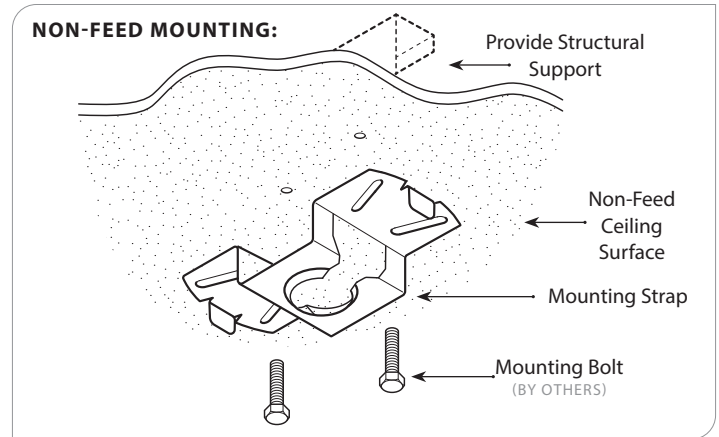

SSC-X3

Top-Swivel Stem Mount

INSTALLATION INSTRUCTIONS

PRUDENTIAL LTG.

PRULITE.COM 213.746.0360

GENERAL NOTES:

- Supports maximum weight of 50 lbs.
 - Mounting strap will accommodate a 3" and 4" octagonal electrical box or 4" square box with plaster ring.
1. Use (2x) #8-32 x 7/8" screws to attach mounting strap to electrical box.
 2. Screw ball swivel to one end to one end of threaded stem. Secure in place with set screw. Insert other end of stem through hole in canopy and fasten to fixture with 3/8" IPS lock nuts and washers.
 3. Run wires through stem and raise fixture assembly to ceiling. Insert ball swivel into mounting strap.
 4. Make all wiring connections per national and local building code requirements. Hand press canopy onto mounting straps.

CAUTION: Field cutting and rethreading of stem provided by Prudential Ltg is not authorized and will void the factory warranty. Consult factory if different stem sizes are required

PART NUMBER	DESCRIPTION	QTY
100-00050-14	#8-32 x 7/8" Truss Head Screw	2
39157	#14 Gauge Mounting Strap	1
100-00130-08	3/8" ISP Ball Swivel	1
100-00103-08	1/4" ISP Ball Swivel (For 1/4" Stem Only)	1
139242	1" x 5 1/4" Diameter Canopy	1
100-00032-14	#10 1/4" x 3/16" Plain Washer	2
100-00013-14	3/8" Lock Nut	2
100-00231-14	1/4" Lock Nut (For 1/4" Stem Only)	1
100-0005-08	Body Sway Adapter (For 3/8" Stem Only)	1