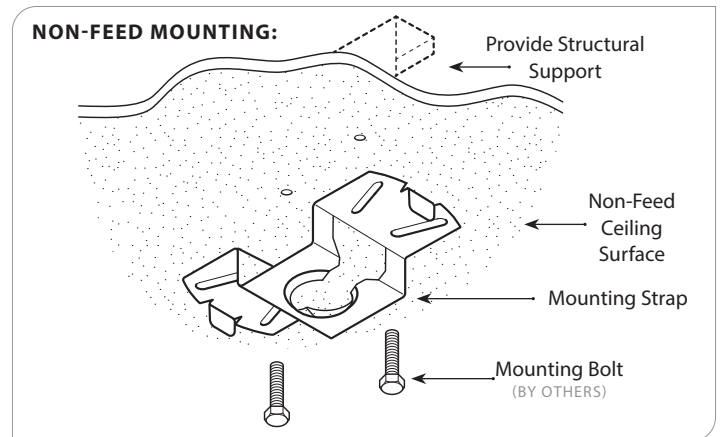

SSC-X3

Top-Swivel Stem Mount

INSTALLATION INSTRUCTIONS

PRUDENTIAL LTG.

PRULITE.COM 213.746.0360

GENERAL NOTES:

- Supports maximum weight of 50 lbs.
 - Mounting strap will accommodate a 3" and 4" octagonal electrical box or 4" square box with plaster ring.
1. Use (2x) #8-32 x 7/8" screws to attach mounting strap to electrical box.
 2. Screw ball swivel to one end to one end of threaded stem. Secure in place with set screw. Insert other end of stem through hole in canopy and fasten to fixture with 3/8" IPS lock nuts and washers.
 3. Run wires through stem and raise fixture assembly to ceiling. Insert ball swivel into mounting strap.
 4. Make all wiring connections per national and local building code requirements. Hand press canopy onto mounting straps.

CAUTION: Field cutting and rethreading of stem provided by Prudential Ltg is not authorized and will void the factory warranty. Consult factory if different stem sizes are required

PART NUMBER	DESCRIPTION	QTY
100-00050-14	#8-32 x 7/8" Truss Head Screw	2
39157	#14 Gauge Mounting Strap	1
100-00130-08	3/8" ISP Ball Swivel	1
100-00103-08	1/4" ISP Ball Swivel (For 1/4" Stem Only)	1
100-00085-07	1" x 5 1/4" Diameter Canopy	1
100-00008-14	#10 1/4" x 3/16" Plain Washer	2
100-00013-14	3/8" Lock Nut	2
100-00231-14	1/4" Lock Nut (For 1/4" Stem Only)	1
100-0005-08	Body Sway Adapter (For 3/8" Stem Only)	1