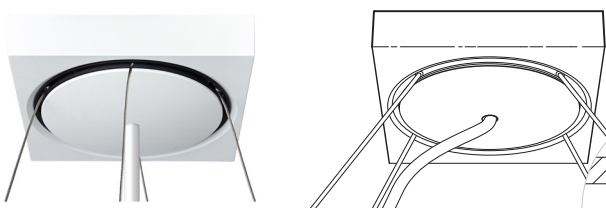

CA Aircraft Cable & SSC: Top-Swivel Stem Mount:

Canopies: 5.5" Wide

3RPM: Round Cast Aluminum Canopy 3RPM: 3', 4' (3 Cables)

3SPM: Square Cast Aluminum Canopy 3SPM: 3', 4' (3 Cables)

NOTE: Canopies cannot mount directly to t-bar grids