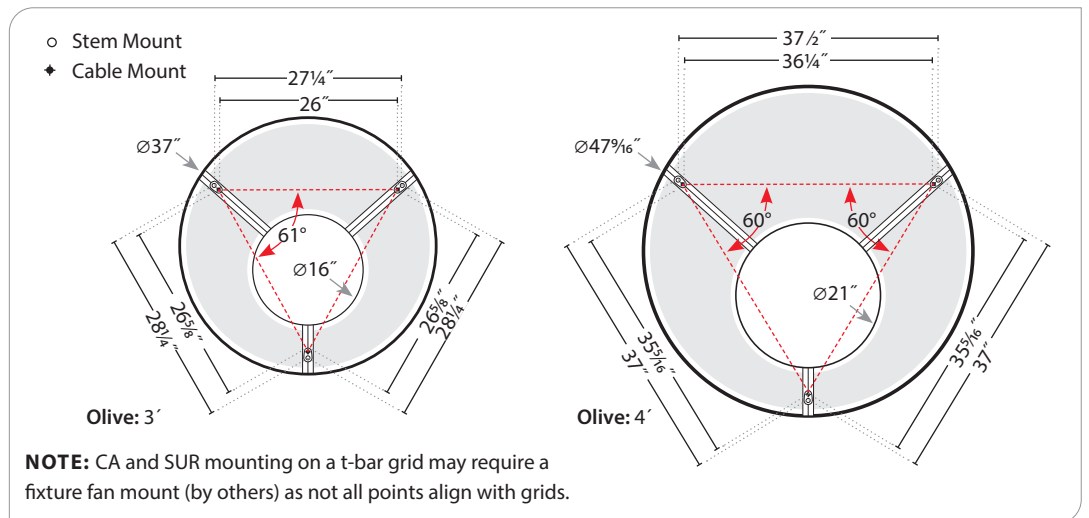

MOUNTING LOCATIONS