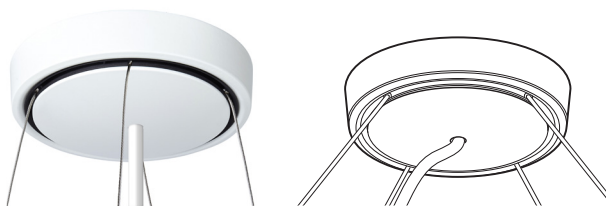

Choose from one of our Premium Colors with no set-up fee.

For paint chip samples, please email: info@prulite.com

MOUNTING LOCATIONS

MOUNTING OPTIONS

MPCA Monopoint Mounting:

3 Cables Min. 18" from Ceiling
NA on 4'

CA Aircraft Cable & SSC: Top-Swivel Stem Mount:

Canopies: 5.5" Wide

3RPM: Round Cast Aluminum Canopy 3RPM: 3', 4' (3 Cables)

3SPM: Square Cast Aluminum Canopy 3SPM: 3', 4' (3 Cables)

NOTE: Canopies cannot mount directly to t-bar grids