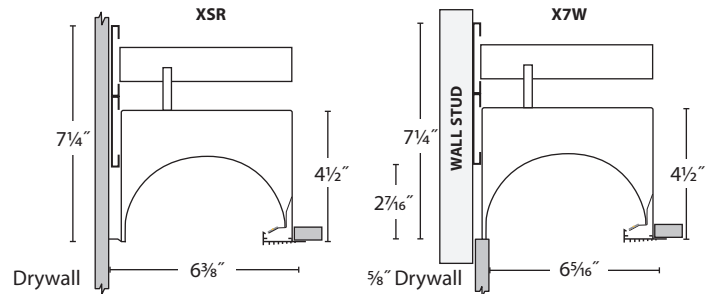

Stream™ | Cove & Perimeter

4" Perimeter

PRUDENTIAL LTG.

PRULITE.COM 213.746.0360

Partner to Stream recessed and linear pendants.

Our Stream Perimeter gives you an asymmetric perimeter with a concealed LED source.

STR-PER-LED35-LO
2186 Delivered Lumens
18.5 Watts
118 lm/w

UP TO **118** LPW SMART SPECS

	LO	MO	SO
lm/ft	545	900	1175
w/ft	4.6	8	10.5

NOTE: Stream Perimeter not recommended for middle of room or up against glass or other highly reflective wall. Please specify Stream Recessed if fixture will be installed next to a highly reflective wall.

Lumen output may vary +/- 5%
3500K used for lm/ft estimates above
4000K +2% llf, 3000K -2%, 2700K -4%
-10% LLF for 90 CRI (4K, 3500K and 3K)

SERIES	LED COLOR	OUTPUT	NOMINAL LENGTH	TRIM COLOR	DISTRIBUTION	CIRCUITING	VOLTAGE	CEILING SYSTEMS	WALL TRIM	DRIVERS	OPTIONS & CORNERS
STR-PER					D1	SC					
Stream Perimeter	LED27* 2700K (90CRI) LED3 3000K LED35 3500K LED4 4000K LED3-90* 90CRI LED35-90* 90CRI LED4-90* 90CRI * Consult factory for lead times on corners with 90 CRI	LO Low MO Medium SO Standard PROG Programmable Light Output (Specify desired lm/ft or w/ft) NOTE: Not available in high output	2' (NA - T-Bar) 3' 4' 6' 8' R (Row length) Any row length is achievable with field trimable filler kit NOTE: Individual fixtures are not intended for row mounting	TMW Textured Matte White (Standard) YGW Gloss White Y Premium Color CC Custom Color LUXE METALLICS: YBZ Bronze YCP Copper Penny YGN Gold Nugget	D1 Direct	SC Single Circuit	UNV (120-277) 347 (Emergency battery requires a Step Down transformer)	X1 T-Bar 1 5/16" (6" Armstrong Tech-Zone compatible) (TZ6) X1M T-Bar 5/16" (Must be hung on 5/8" centers) X2 Dimensional T-Bar Armstrong Interlude X3 Hard Ceiling X6 Slot Grid X7 Trimless Mud-Over Flange	XSR Wall Trim with Shadow Reveal (Standard) X7W Trimless Mud-Over Wall Flange	ND Non-Dimming DM01 0-10v, 1% Dimming (Standard) LDE1 Lutron Hi-lume 1% EcoSystem LED (Soft fade on, fade-to-black dimming, NA - HO) ECO 1% 0-10v, EldoLED (Logarithmic dimming std) ECDA 1% DALI, EldoLED (Logarithmic dimming std) SOLO 0.1% 0-10v, EldoLED (Dim-to-dark, Logarithmic dimming std) SODA 0.1% DALI, EldoLED (Dim-to-dark, Logarithmic dimming std)	EMHE CA T20 Emergency Battery (1000 delivered lumens; 4' or longer; RTK Remote Test Kit included; CA Title T20 compliant) NOTE: Emergency light and switch install in ceiling (IOTA RTK-TBTS Remote Test Kit) PRUBIN Meticulous Binning and Labeling every LED Board within a 2-Step MacAdams Ellipse CP Chicago Plenum CORNERS: C2I Lit 90° 2-Way — Inside C2O Lit 90° 2-Way — Outside