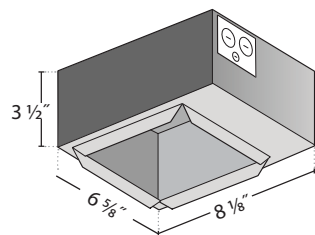

ROUGH IN BOX

X7