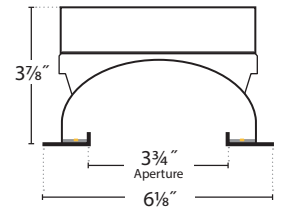

SDP-6-LED35-SO-NU-UNV-NU
 791 Delivered Lumens
 10 Watts
 79 lm/w
 3500 CCT

UPTO 79 LPW

	LO	MO	SO	HO
lm	400	600	790	1050
w	5.2	7.7	10.1	14

SMART SPECS

Lumen output may vary +/- 5%
 3500K used for lm/ft estimates above
 4000K +2% If, 3000K -2%, 2700K -4%