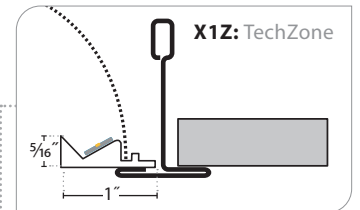

MOUNTING

X1: T-Bar (Flanged)

2'-3' GRID CENTERS REQUIRED (N/A FOR 1'x1' GRID CENTER)

X3R, X7: Hard Ceiling

TRIM DETAILS

X1, X3, X3R: Flanged

X7: Mud Over

X12: TechZone