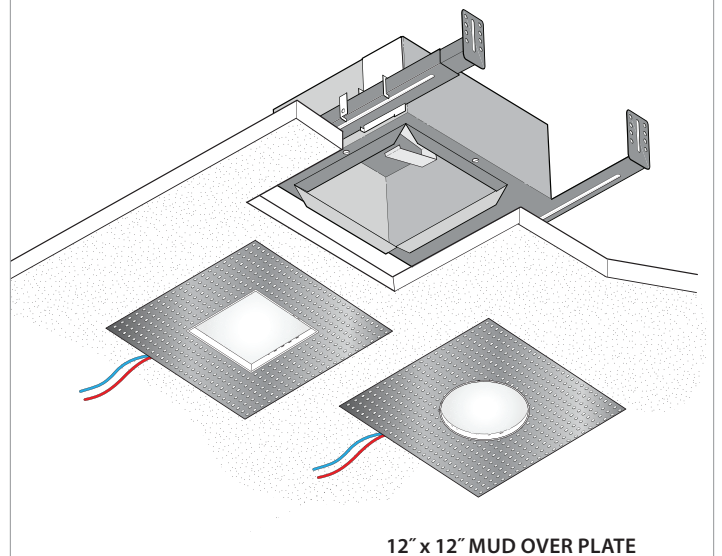

CUT SIZE
Square: 5 $\frac{1}{16}$ " x 5 $\frac{1}{16}$ "
Round: 5 $\frac{1}{16}$ " Diameter

X1Z/X27: Armstrong TechZone 6"

X3R: Flanged with Rough-in Box

CUT SIZE
Square: 5 $\frac{1}{16}$ " x 5 $\frac{1}{16}$ " Hole
Round: 5 $\frac{1}{16}$ " Diameter Hole

X3: Flanged without Rough-in Box

5 $\frac{5}{8}$ " x 5 $\frac{5}{8}$ "
Square Hole

5 $\frac{3}{4}$ "
Diameter
Hole

X7: Mud-in

CUT SIZE
Square & Round
6" x 6" Hole

X7: Mud-in

12" x 12" MUD OVER PLATE
NOTE: Hole size dependent on joint access.