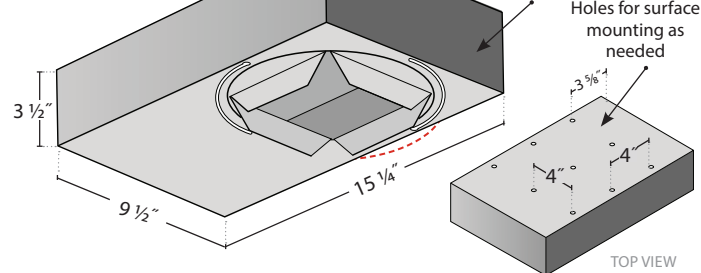

Stream™ Dot | Recessed 4" Square 'Architectural Accent'

PRUDENTIAL LTG.

PRULITE.COM 213.746.0360

FINISH COLORS

STANDARD:

TMW — Textured Matte White	YGW — Gloss White

PREMIUM:

YSW — Seashell White (Matte)	YRG — Rain Grey (Gloss)
YPE — Pewter (Matte)	YSTM — Storm Grey (Matte)
YBK — Black (Matte)	YBB — Black (Semi Gloss)
YSKM — Sky (Matte)	YMB — Military Blue (Matte)
YSAM — Sapphire (Matte)	YIB — Interstate Blue (Matte)
YBR — Bronze (Matte)	YSRM — Sunset Red (Matte)
YOR — Orange (Matte)	YGAM — Carnival (Matte)
YFGM — Forest Green (Matte)	YSL — Silver (Metallic)

LUXE METALLICS:

YCP — Copper Penny (Metallic)	YGN — Gold Nugget (Metallic)
YBZ — Bronze (Metallic)	

Choose from one of our Premium Colors with no set-up fee.

For paint chip samples, please email: info@prulite.com

MOUNTING

X1: T-Bar (Flanged)

2'-3' GRID CENTERS REQUIRED (N/A FOR 1'x1' GRID CENTER)

X3R, X7: Hard Ceiling

TRIM DETAILS

X1, X3, X3R: Flanged

X7: Mud Over

X12: TechZone

X22: TechZone Interlude

X22: TechZone Slot Grid

ACRYLIC DUST COVER (ADC)

6" TECHZONE

ROUGH IN BOX

X7

X1, X3R

INCLUDED WITH X1, X3R AND X7

Prudential Ltg. reserves the right to change design specifications or materials without notice. Please visit prulite.com for most current data. © 2014 All rights reserved - All products manufactured at: Prudential Ltg. 1774 E. 21st Street, Los Angeles, CA 90058

Recessed

3

12-11-2025