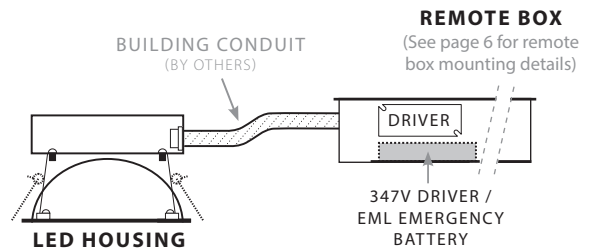

347V & EML EMERGENCY BATTERY FOR:

X3: Flanged Hard Ceiling
X1Z, X2Z Techzone

TechZone6

347 WITH EML, CONSULT FACTORY