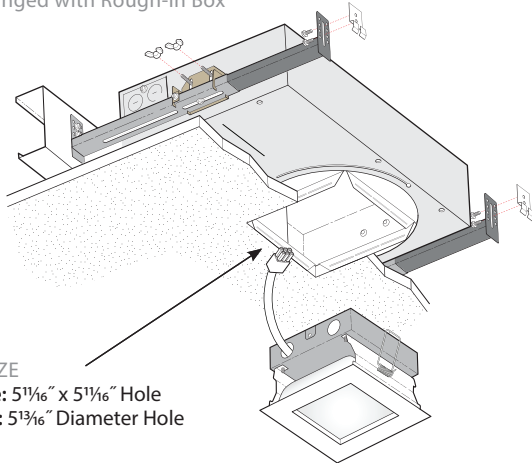

Recessed

3

12-11-2025

Stream™ Dot | Recessed 4" Square 'Architectural Accent'

PRUDENTIAL LTG.

PRULITE.COM 213.746.0360

CEILING SYSTEMS

X1: Flanged 1 $\frac{1}{16}$ " T-Bar
2'-3" GRID CENTERS REQUIRED
(N/A FOR 1'x1' GRID CENTER)

CUT SIZE
Square: 5 $\frac{1}{16}$ " x 5 $\frac{1}{16}$ "
Round: 5 $\frac{1}{16}$ " Diameter

X1Z/X27: Armstrong TechZone 6"

X3R: Flanged with Rough-in Box

CUT SIZE
Square: 5 $\frac{1}{16}$ " x 5 $\frac{1}{16}$ " Hole
Round: 5 $\frac{1}{16}$ " Diameter Hole

X3: Flanged without Rough-in Box

5 $\frac{5}{8}$ " x 5 $\frac{5}{8}$ "
Square Hole

5 $\frac{3}{4}$ "
Diameter
Hole

X7: Mud-in

CUT SIZE
Square & Round
6" x 6" Hole

X7: Mud-in

12" x 12" MUD OVER PLATE
NOTE: Hole size dependent on joint access.