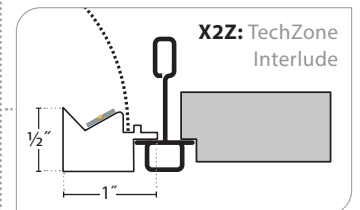

X22: TechZone Interlude