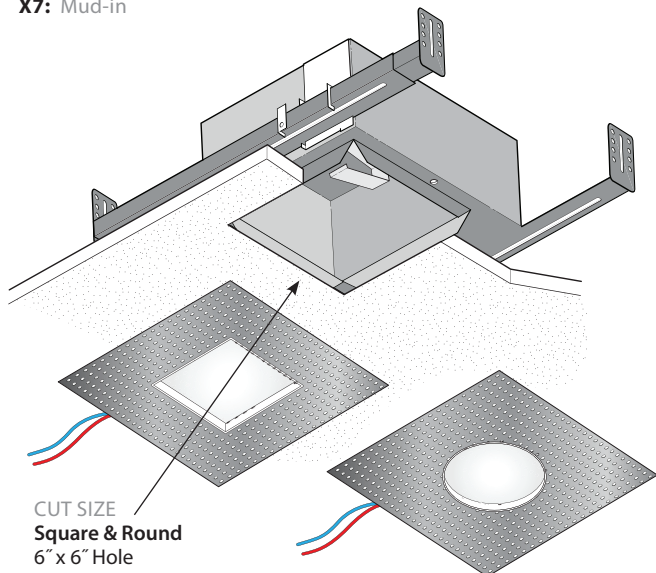

Recessed

3

12-11-2025

Stream™ Dot | Recessed 4" Square 'Architectural Accent'

PRUDENTIAL LTG.

PRULITE.COM 213.746.0360

CEILING SYSTEMS

X1: Flanged 1 $\frac{1}{16}$ " T-Bar
2'-3" GRID CENTERS REQUIRED
(N/A FOR 1'x1' GRID CENTER)

CUT SIZE
Square: 5 $\frac{1}{16}$ " x 5 $\frac{1}{16}$ "
Round: 5 $\frac{1}{16}$ " Diameter

X1Z/X27: Armstrong TechZone 6"

X3R: Flanged with Rough-in Box

CUT SIZE
Square: 5 $\frac{1}{16}$ " x 5 $\frac{1}{16}$ " Hole
Round: 5 $\frac{1}{16}$ " Diameter Hole

X3: Flanged without Rough-in Box

5 $\frac{5}{8}$ " x 5 $\frac{5}{8}$ "
Square Hole

5 $\frac{3}{4}$ "
Diameter
Hole

X7: Mud-in

CUT SIZE
Square & Round
6" x 6" Hole

X7: Mud-in

12" x 12" MUD OVER PLATE
NOTE: Hole size dependent on joint access.