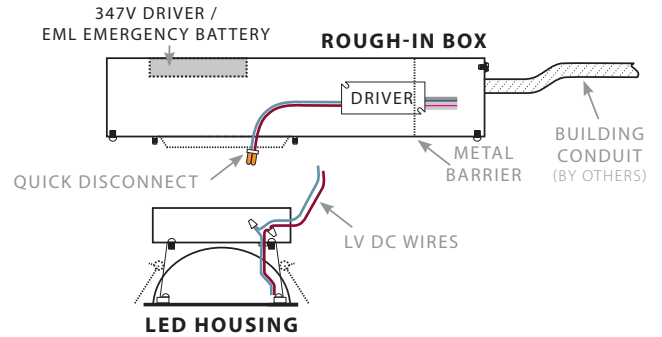

347V & EML EMERGENCY BATTERY FOR:

X1: T-Bar, X3 Flanged Hard Ceiling
Driver in Rough-in Box, Optional for X3