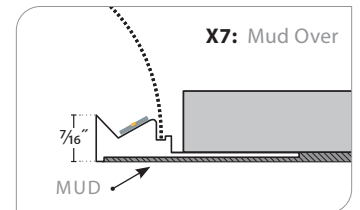

MOUNTING

X1: T-Bar (Flanged)

2'-3' GRID CENTERS REQUIRED (N/A FOR 1'x1' GRID CENTER)

X3R, X7: Hard Ceiling

TRIM DETAILS

X1, X3, X3R: Flanged

X7: Mud Over

X12: TechZone