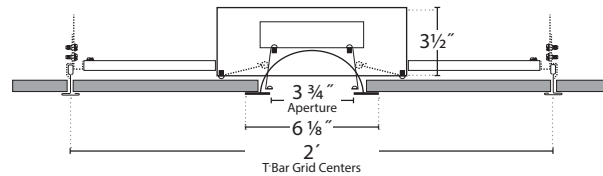

MOUNTING

X1: T-Bar (Flanged)

2'-3' GRID CENTERS REQUIRED (N/A FOR 1'x1' GRID CENTER)

X3R, X7: Hard Ceiling

TRIM DETAILS

X1, X3, X3R: Flanged

X7: Mud Over

X12: TechZone