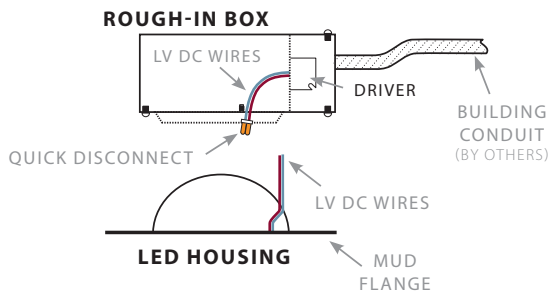

X7: Hard Ceiling Mud-In
Driver in Rough-in Box