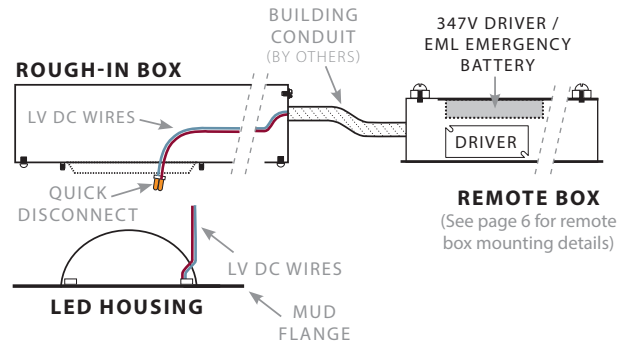

347V & EML EMERGENCY BATTERY FOR:

X1: T-Bar, X3 Flanged Hard Ceiling
Driver in Rough-in Box, Optional for X3

X7: Hard Ceiling Mud-In
Driver in Rough-in Box

347V & EML EMERGENCY BATTERY FOR:

X7: Hard Ceiling Mud-In