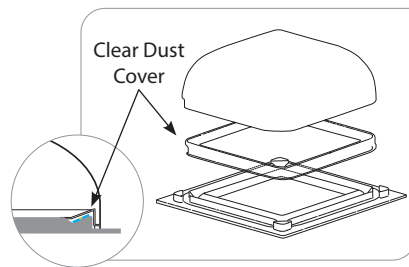

ACRYLIC DUST COVER (ADC)