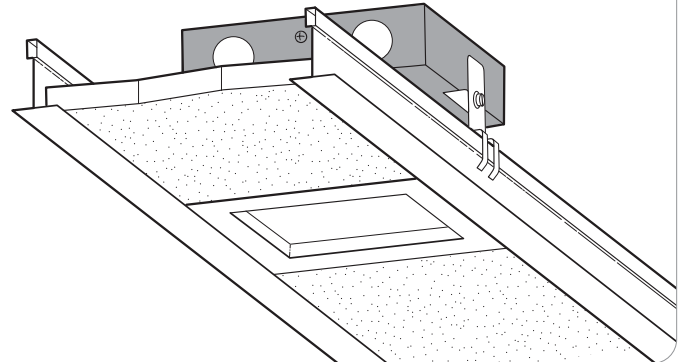

CUT SIZE
Square: 5 $\frac{1}{16}$ " x 5 $\frac{1}{16}$ "
Round: 5 $\frac{1}{16}$ " Diameter

X1Z/X27: Armstrong TechZone 6"

X3R: Flanged with Rough-in Box

CUT SIZE
Square: 5 $\frac{1}{16}$ " x 5 $\frac{1}{16}$ " Hole
Round: 5 $\frac{1}{16}$ " Diameter Hole

X3: Flanged without Rough-in Box

5 $\frac{5}{8}$ " x 5 $\frac{5}{8}$ "
Square Hole

5 $\frac{3}{4}$ "
Diameter
Hole

X7: Mud-in

CUT SIZE
Square & Round
6" x 6" Hole

X7: Mud-in

12" x 12" MUD OVER PLATE
NOTE: Hole size dependent on joint access.