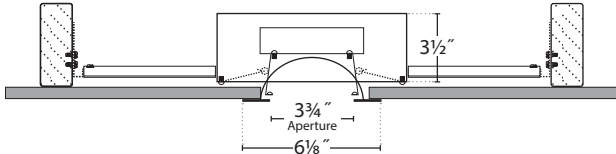

MOUNTING

X1: T-Bar (Flanged)

2'-3' GRID CENTERS REQUIRED (N/A FOR 1'x1' GRID CENTER)

X3R, X7: Hard Ceiling

TRIM DETAILS

X1, X3, X3R: Flanged

X7: Mud Over

X12: TechZone