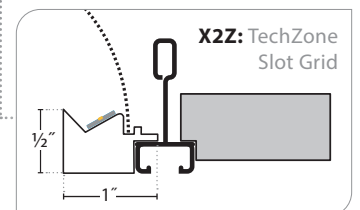

X22: TechZone Slot Grid