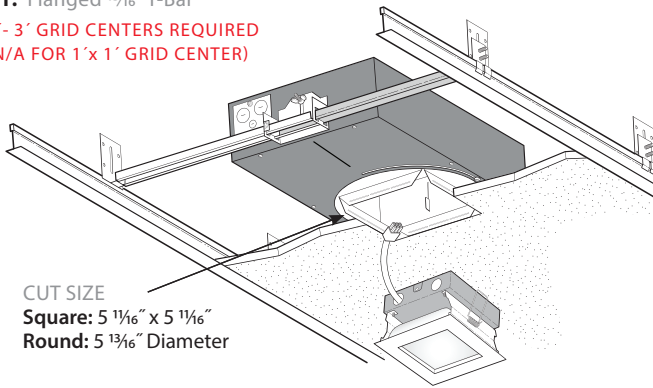

Recessed

3

12-11-2025

Stream™ Dot | Recessed 4" Square 'Architectural Accent'

PRUDENTIAL LTG.

PRULITE.COM 213.746.0360

CEILING SYSTEMS

X1: Flanged 1 $\frac{1}{16}$ " T-Bar
2'-3" GRID CENTERS REQUIRED
(N/A FOR 1'x1' GRID CENTER)

CUT SIZE
Square: 5 $\frac{1}{16}$ " x 5 $\frac{1}{16}$ "
Round: 5 $\frac{1}{16}$ " Diameter

X1Z/X27: Armstrong TechZone 6"

X3R: Flanged with Rough-in Box

CUT SIZE
Square: 5 $\frac{1}{16}$ " x 5 $\frac{1}{16}$ " Hole
Round: 5 $\frac{1}{16}$ " Diameter Hole

X3: Flanged without Rough-in Box

5 $\frac{5}{8}$ " x 5 $\frac{5}{8}$ "
Square Hole

5 $\frac{3}{4}$ "
Diameter
Hole

X7: Mud-in

CUT SIZE
Square & Round
6" x 6" Hole

X7: Mud-in

12" x 12" MUD OVER PLATE
NOTE: Hole size dependent on joint access.