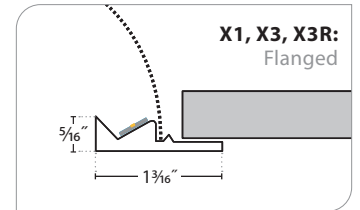

MOUNTING

X1: T-Bar (Flanged)

2'-3' GRID CENTERS REQUIRED (N/A FOR 1'x1' GRID CENTER)

X3R, X7: Hard Ceiling

TRIM DETAILS

X1, X3, X3R: Flanged

X7: Mud Over

X12: TechZone