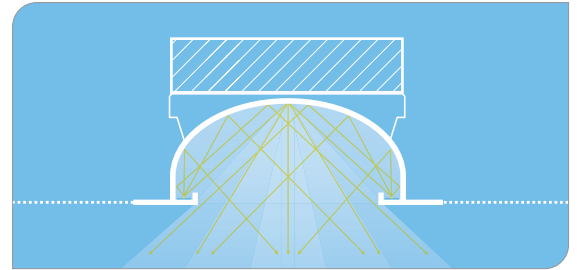

STREAM SERIES "VEILED AMBIENT" ILLUMINATION

Stream's soft, even hidden light source creates a "skylight" effect.

LUMEN MAINTENANCE

Designed to last with cool running mid-power LEDs projected to maintain 90% (L90) of their initial output for 100,000 hours (at HO), and L70 exceeding 150,000 hours.

LED SYSTEM LED modules and drivers are field replaceable.

PROG (OPTIONAL) Specify desired lumens or watts per fixture. Round Dot min: 5.3 watts, max: 18.4 watts. Square Dot min: 4.7 watts, max: 16.8 watts.

LABELS IC Rated. CSA and ETL damp labeled and I.B.E.W. manufactured.

ELECTRICAL Must specify LED dimming controls. LED fixtures have constant current driver(s) with less than 20% THD when loaded to a minimum of 60%. Drivers sink a maximum of 6mA per driver. DM01 LED drivers are 0-10V dimmable and are compatible with most 0-10V wall slide dimmers and direct 0-10V analog signal dimmers.

CONSTRUCTION

Housing 20-gauge steel galvanized housing, >20% PC recycled, 100% recyclable, PAF, Painted After Fabrication & cast aluminum trim.

WARRANTY Single-source, 5 year limited warranty covers standard components and construction

Prudential Ltg. reserves the right to change design specifications or materials without notice. Please visit prulite.com for most current data.
© 2014 All rights reserved - All products manufactured at: Prudential Ltg. 1774 E. 21st Street, Los Angeles, CA 90058

Recessed

2

12-11-2025