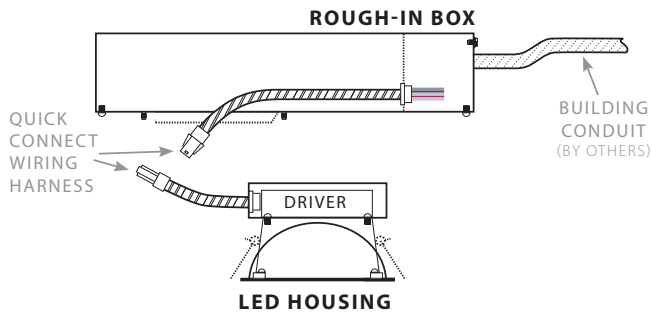

Recessed

4

12-11-2025

Stream™ Dot | Recessed 4" Square 'Architectural Accent'

PRUDENTIAL LTG.

PRULITE.COM 213.746.0360

WIRING DIAGRAMS

X1: T-Bar, X3 Flanged Hard Ceiling
Driver in Base Unit with Rough-in Box Included, optional for X3