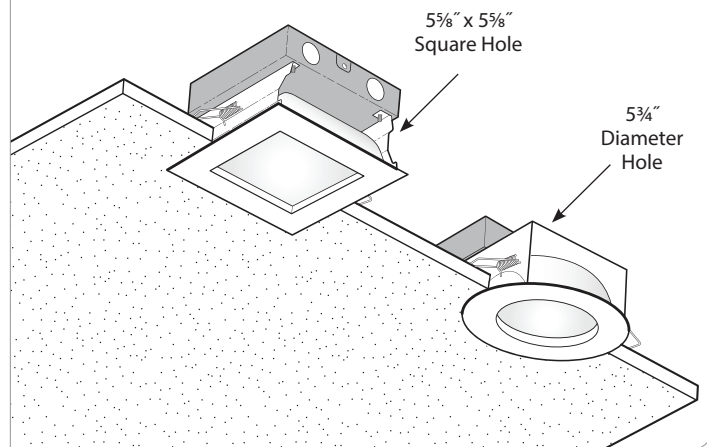

CUT SIZE
Square: 5 $\frac{1}{16}$ " x 5 $\frac{1}{16}$ "
Round: 5 $\frac{1}{16}$ " Diameter

X1Z/X27: Armstrong TechZone 6"

X3R: Flanged with Rough-in Box

CUT SIZE
Square: 5 $\frac{1}{16}$ " x 5 $\frac{1}{16}$ " Hole
Round: 5 $\frac{1}{16}$ " Diameter Hole

X3: Flanged without Rough-in Box

5 $\frac{5}{8}$ " x 5 $\frac{5}{8}$ "
Square Hole

5 $\frac{3}{4}$ "
Diameter
Hole

X7: Mud-in

CUT SIZE
Square & Round
6" x 6" Hole

X7: Mud-in

12" x 12" MUD OVER PLATE
NOTE: Hole size dependent on joint access.