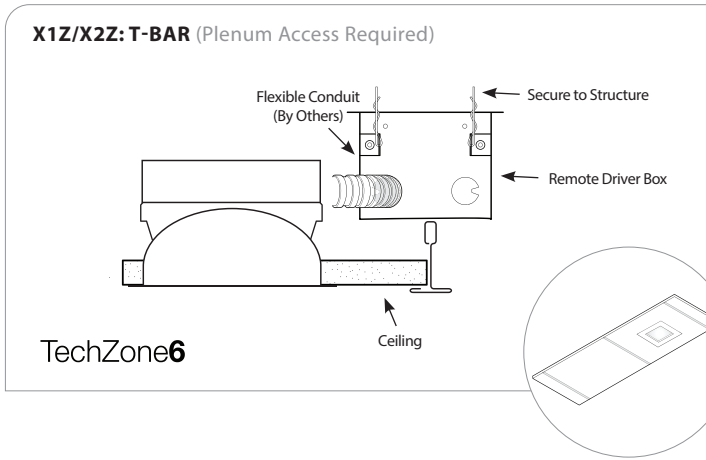

X3: Flanged Hard Ceiling — No Rough-in Box
X1Z, X2Z Techzone — Driver in Base Unit

TechZone6

347V & EML EMERGENCY BATTERY FOR:

X3: Flanged Hard Ceiling
X1Z, X2Z Techzone

TechZone6

347 WITH EML, CONSULT FACTORY

Stream™ Dot | Recessed 4" Square 'Architectural Accent'

PRUDENTIAL LTG.

PRULITE.COM 213.746.0360

REMOTE BOX — MOUNTING DETAIL

X7 ROUGH IN BOX — MOUNTING DIMENSIONS