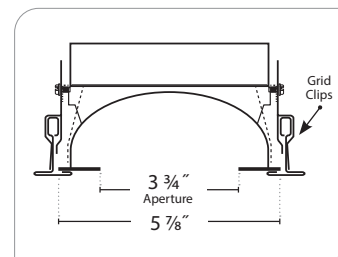

6" TECHZONE