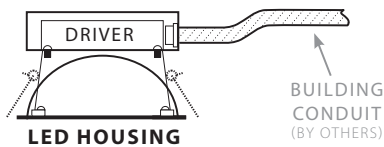

X3: Flanged Hard Ceiling — No Rough-in Box
X1Z, X2Z Techzone — Driver in Base Unit

TechZone6