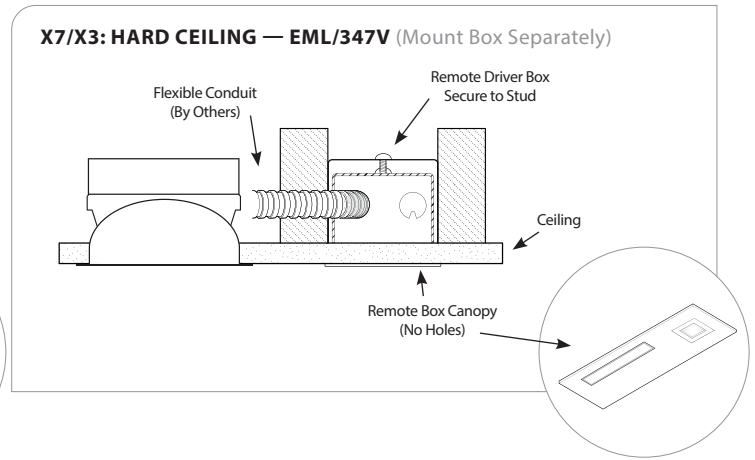

X3: Flanged Hard Ceiling — No Rough-in Box
X1Z, X2Z Techzone — Driver in Base Unit

TechZone6

347V & EML EMERGENCY BATTERY FOR:

X3: Flanged Hard Ceiling
X1Z, X2Z Techzone

TechZone6

347 WITH EML, CONSULT FACTORY

Stream™ Dot | Recessed 4" Square 'Architectural Accent'

PRUDENTIAL LTG.

PRULITE.COM 213.746.0360

REMOTE BOX — MOUNTING DETAIL

X7 ROUGH IN BOX — MOUNTING DIMENSIONS