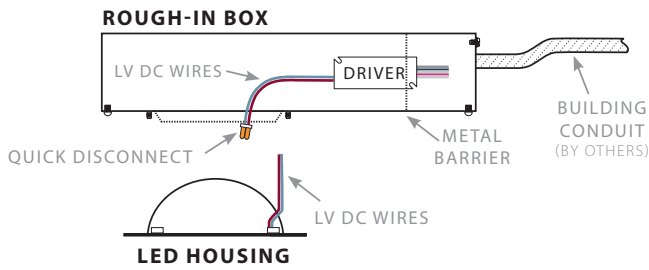

X7: Hard Ceiling Mud-in
(Driver in Rough-in Box)