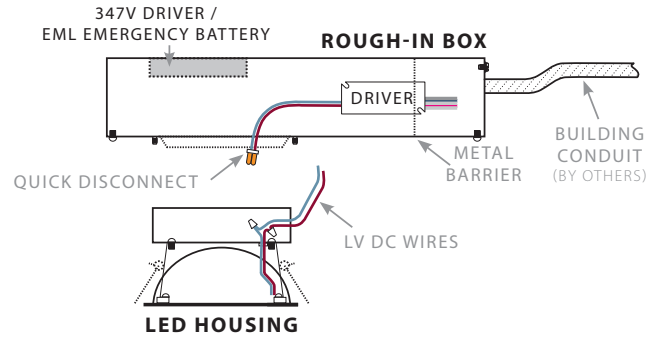

347V OR EML EMERGENCY BATTERY FOR:

X1: T-Bar, X3 Flanged Hard Ceiling
(Driver in Rough-in Box, optional for X3)