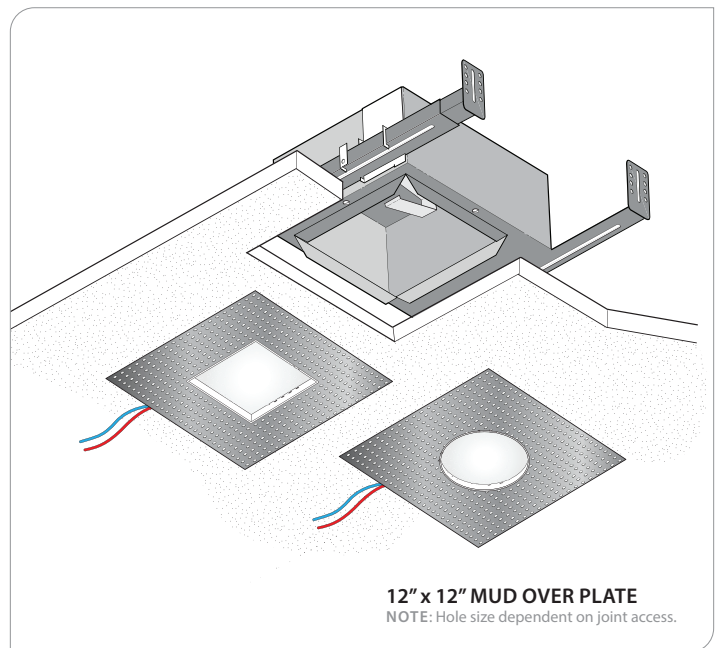

## CEILING SYSTEMS

**X1:** Flanged 1<sup>5</sup>/<sub>16</sub>" T-Bar  
2'-3" GRID CENTERS REQUIRED  
(N/A FOR 1'x1' GRID CENTER)

CUT SIZE  
Square: 5<sup>1</sup>/<sub>16</sub>" x 5<sup>1</sup>/<sub>16</sub>"  
Round: Ø 5<sup>3</sup>/<sub>16</sub>"

**X3R:** Flanged with Rough-in Box

CUT SIZE  
Square: 5<sup>1</sup>/<sub>16</sub>" x 5<sup>1</sup>/<sub>16</sub>" Hole  
Round: 5<sup>3</sup>/<sub>16</sub>" Diameter Hole

**X3:** Flanged without Rough-in Box

5<sup>3</sup>/<sub>8</sub>" x 5<sup>3</sup>/<sub>8</sub>"  
Square Hole

5<sup>3</sup>/<sub>4</sub>"  
Diameter  
Hole

CUT SIZE  
Square & Round  
6" x 6" Hole

12" x 12" MUD OVER PLATE  
NOTE: Hole size dependent on joint access.