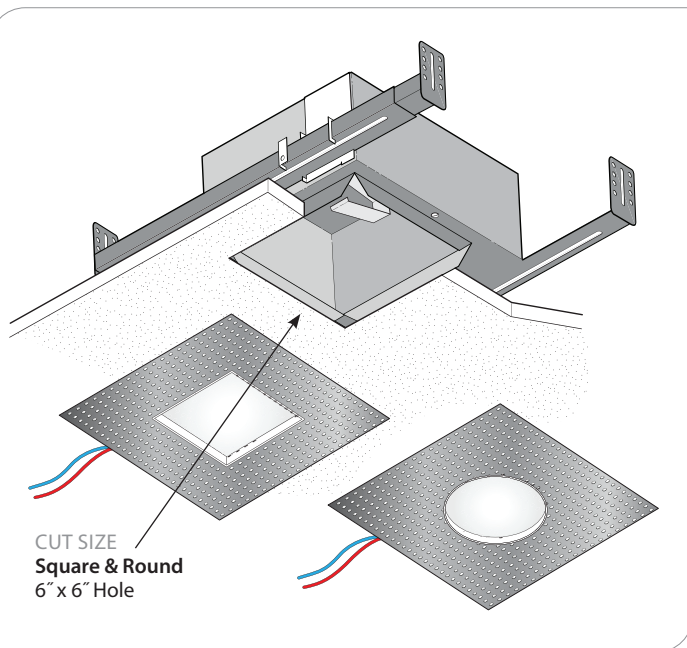

## CEILING SYSTEMS

**X1:** Flanged 1<sup>5</sup>/<sub>16</sub>" T-Bar  
2'-3" GRID CENTERS REQUIRED  
(N/A FOR 1'x1' GRID CENTER)

CUT SIZE  
Square: 5<sup>1</sup>/<sub>16</sub>" x 5<sup>1</sup>/<sub>16</sub>"  
Round: Ø 5<sup>3</sup>/<sub>16</sub>"

**X3R:** Flanged with Rough-in Box

CUT SIZE  
Square: 5<sup>1</sup>/<sub>16</sub>" x 5<sup>1</sup>/<sub>16</sub>" Hole  
Round: 5<sup>3</sup>/<sub>16</sub>" Diameter Hole

**X3:** Flanged without Rough-in Box

5<sup>3</sup>/<sub>8</sub>" x 5<sup>3</sup>/<sub>8</sub>"  
Square Hole

5<sup>3</sup>/<sub>4</sub>"  
Diameter  
Hole

CUT SIZE  
Square & Round  
6" x 6" Hole

12" x 12" MUD OVER PLATE  
NOTE: Hole size dependent on joint access.