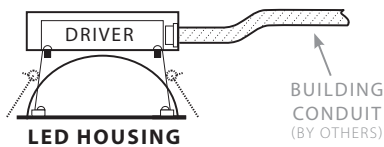

X3: Flanged Hard Ceiling — No Rough-in Box
(Driver in LED housing)