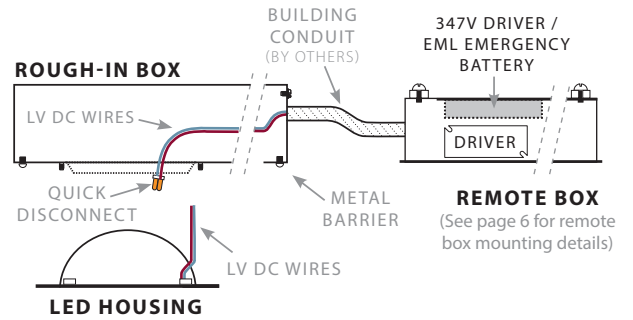

347V OR EML EMERGENCY BATTERY FOR:

X7: Hard Ceiling Mud-in