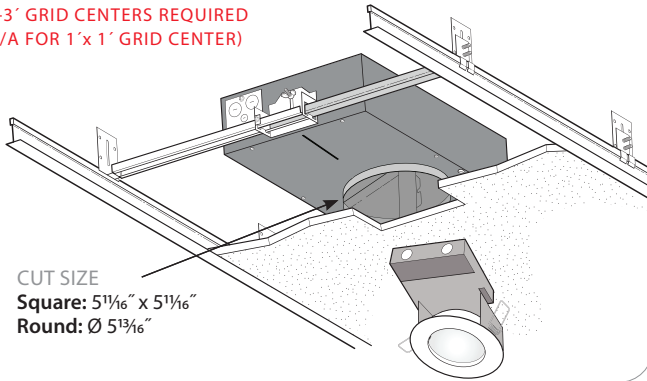

## CEILING SYSTEMS

**X1:** Flanged 1<sup>5</sup>/<sub>16</sub>" T-Bar  
2'-3" GRID CENTERS REQUIRED  
(N/A FOR 1'x1' GRID CENTER)

CUT SIZE  
Square: 5<sup>1</sup>/<sub>16</sub>" x 5<sup>1</sup>/<sub>16</sub>"  
Round: Ø 5<sup>3</sup>/<sub>16</sub>"