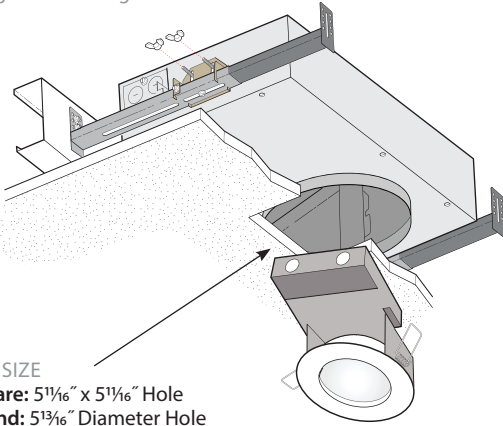

## CEILING SYSTEMS

**X1:** Flanged 1<sup>5</sup>/<sub>16</sub>" T-Bar  
2'-3" GRID CENTERS REQUIRED  
(N/A FOR 1'x1' GRID CENTER)

CUT SIZE  
Square: 5<sup>1</sup>/<sub>16</sub>" x 5<sup>1</sup>/<sub>16</sub>"  
Round: Ø 5<sup>3</sup>/<sub>16</sub>"

**X3R:** Flanged with Rough-in Box

CUT SIZE  
Square: 5<sup>1</sup>/<sub>16</sub>" x 5<sup>1</sup>/<sub>16</sub>" Hole  
Round: 5<sup>3</sup>/<sub>16</sub>" Diameter Hole

**X3:** Flanged without Rough-in Box