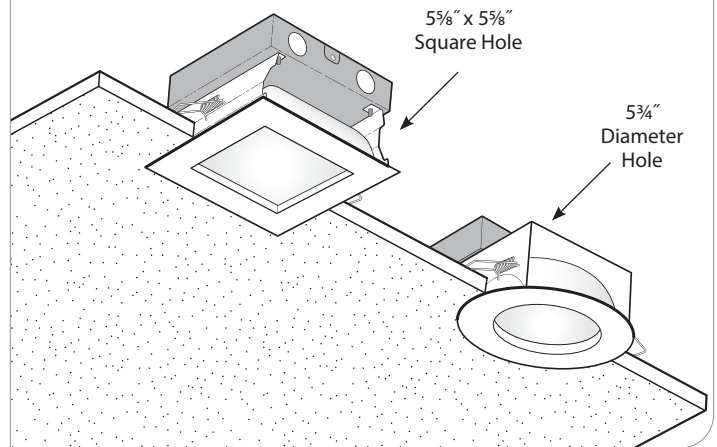

## CEILING SYSTEMS

**X1:** Flanged 1<sup>5</sup>/<sub>16</sub>" T-Bar  
2'-3" GRID CENTERS REQUIRED  
(N/A FOR 1'x1' GRID CENTER)

CUT SIZE  
Square: 5<sup>1</sup>/<sub>16</sub>" x 5<sup>1</sup>/<sub>16</sub>"  
Round: Ø 5<sup>3</sup>/<sub>16</sub>"

**X3R:** Flanged with Rough-in Box

CUT SIZE  
Square: 5<sup>1</sup>/<sub>16</sub>" x 5<sup>1</sup>/<sub>16</sub>" Hole  
Round: 5<sup>3</sup>/<sub>16</sub>" Diameter Hole

**X3:** Flanged without Rough-in Box