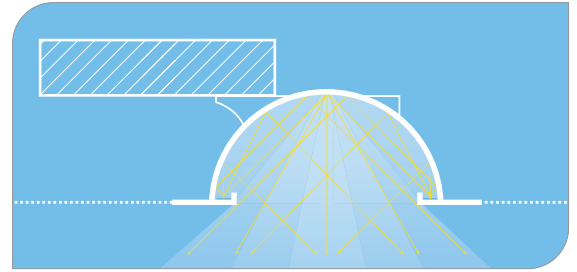

STREAM SERIES "VEILED AMBIENT" ILLUMINATION

Stream's soft, even hidden light source creates a "skylight" effect.

LUMEN MAINTENANCE

Designed to last with cool running mid-power LEDs projected to maintain 90% (L90) of their initial output for 100,000 hours (at HO), and L70 exceeding 150,000 hours.

LED SYSTEM LED modules and drivers are field replaceable.

PROG (OPTIONAL) Specify desired lumens or watts per fixture. Round Dot min: 5.3 watts, max: 18.4 watts. Square Dot min: 4.7 watts, max: 16.8 watts.

BINNING Standard binning (all Prudential LED boards) includes testing at the chip level and board integration to provide consistent color temperature within a 3-step MacAdams ellipse, with +/- 5% lumen output range and +/- .004 Duv.

LABELS IC Rated. CSA and ETL damp labeled and I.B.E.W. manufactured.

ELECTRICAL Must specify LED dimming controls. LED fixtures have constant current driver(s) with less than 20% THD when loaded to a minimum of 60%. Drivers sink a maximum of 6mA per driver. DM01 LED drivers are 0-10V dimmable and are compatible with most 0-10V wall slide dimmers and direct 0-10V analog signal dimmers.

CONSTRUCTION
Housing 20-gauge steel galvanized housing, >20% PC recycled, 100% recyclable, PAF, Painted After Fabrication & cast aluminum trim.

WARRANTY Single-source, 5 year limited warranty covers standard components and construction