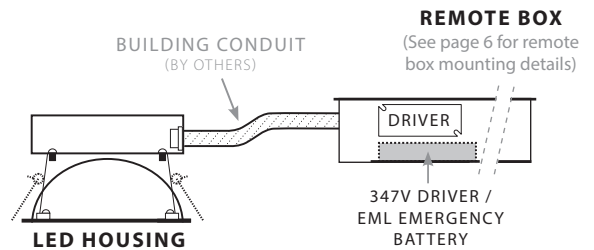

### 347V OR EML EMERGENCY BATTERY FOR:

**X7:** Hard Ceiling Mud-in

**X3:** Flanged Hard Ceiling — No Rough-in Box  
(Driver in LED housing)

**X3:** Flanged Hard Ceiling

REMOTE BOX MOUNTING DETAIL