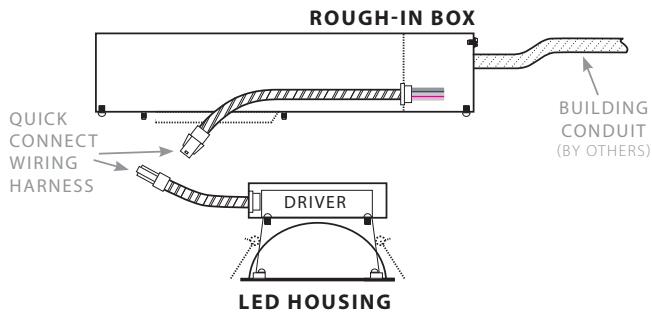

## WIRING DIAGRAMS

**X1 / X3R:** T-Bar, X3 Flanged Hard Ceiling  
(Driver in LED housing with Rough-in Box Included, optional for X3)