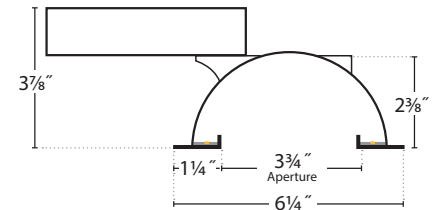

Stream™ Dot | Recessed 4" Round 'Architectural Accent'

PRUDENTIAL LTG.

PRULITE.COM 213.746.0360

Type:

Job:

Dot 'accent' lights punctuate architectural interiors.

Our veiled ambient Stream series of recessed and pendant fixtures now include 4" round and square 'architectural accent' lights to complete a recessed line of light. Soft indirect hidden LEDs reduces glare and offer a wide, even distribution of light. Stream Dots have the same form factor as downlights, but look and perform uniquely Stream-like.

RDP-6-LED35-SO-NU-UNV-NU

- 648 Delivered Lumens
- 10 Watts
- 64 lm/w
- 3500 CCT

UP TO **64** LPW

	LO	MO	SO	HO
Lm	325	500	650	850
W	5.2	7.7	10.1	14

[CLICK HERE](#)

Lumen output may vary +/- 5%
3500K used for lm/ft estimates above
4000K +2% If, 3000K -2%, 2700K -4%

SERIES	LED COLOR	OUTPUT	TRIM COLOR	CIRCUITING	VOLTAGE	CEILING SYSTEMS	DRIVERS	OPTIONS
RDOT				SC				
Round Dot	LED27 2700K, 90 CRI LED3 3000K, 90 CRI LED35 3500K, 90 CRI LED4 4000K, 90 CRI	LO Low (Matches 4" recessed SO) MO Medium SO Standard HO High PROG Programmable Light Output (Specify desired lumen or watts)	TMW Textured Matte White (Standard) YGW Gloss White YSW Seashell White (Premium color) Y Premium Color CC Custom Color	SC Single Circuit	UNV (120-277) 347 Requires — • Rough-in box • Remote box for TechZone & X3R (See page 5, Consult factory for Eldo, Lutron)	X1† T-Bar 1 5/16" or 9/16" X3 Flanged Hard Ceiling (Remodel) X3R† Flanged Hard Ceiling (New construction) X7† Flangeless Mud-in Hard Ceiling <i>† Rough-in Box required</i>	ND Non-Dimming DM01 0-10v, 1% Dimming (Osram Standard for 0-10V) LDE1 Lutron Hi-lume 1% EcoSystem LED (Soft fade on, fade-to-black dimming, SO and HO only) ECO 1% 0-10v, EldoLED (Logarithmic dimming std) ECDA 1% DALI, EldoLED (Logarithmic dimming std) SOLO 0.1% 0-10v, EldoLED (Dim-to-dark, Logarithmic dimming std) SODA 0.1% DALI, EldoLED (Dim-to-dark, Logarithmic dimming std)	EML Emergency Battery (EML not available in certain configurations. See page 5) NOTE: RTK kit required ADC Acrylic Dust Cover CP Chicago Plenum (NA with X3R)