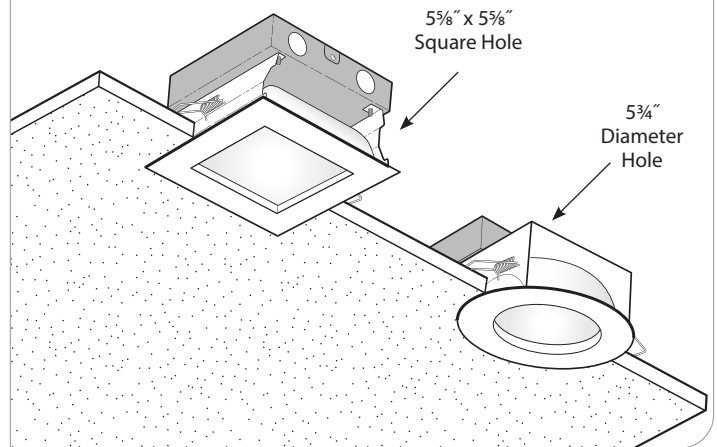

X7

X1, X3R

INCLUDED WITH X1, X3R AND X7

ACRYLIC DUST COVER (ADC)

Stream™ Dot | Recessed 4" Round 'Architectural Accent'

CEILING SYSTEMS

X1: Flanged 1⁵/₁₆" T-Bar
2'-3" GRID CENTERS REQUIRED
(N/A FOR 1'x1' GRID CENTER)

CUT SIZE
Square: 5¹/₁₆" x 5¹/₁₆"
Round: Ø 5³/₁₆"

X3R: Flanged with Rough-in Box

CUT SIZE
Square: 5¹/₁₆" x 5¹/₁₆" Hole
Round: 5³/₁₆" Diameter Hole

X3: Flanged without Rough-in Box

5⁵/₈" x 5⁵/₈"
Square Hole