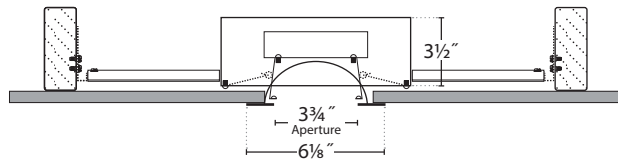

MOUNTING

X1: T-Bar (Flanged)

2'-3' GRID CENTERS REQUIRED (N/A FOR 1'x1' GRID CENTER)

X3R, X7: Hard Ceiling

TRIM DETAILS

X1, X3, X3R: Flanged

X7: Mud Over

ROUGH IN BOX