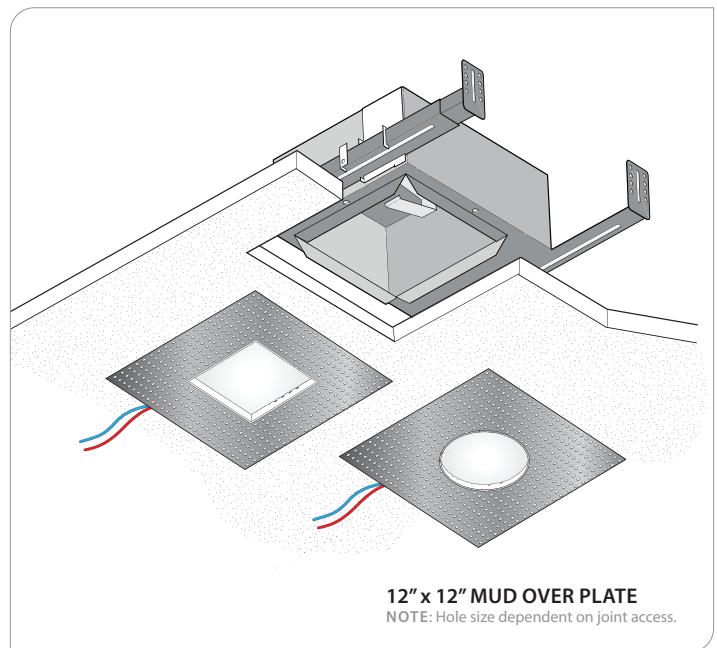

X7

X1, X3R

INCLUDED WITH X1, X3R AND X7

ACRYLIC DUST COVER (ADC)

Stream™ Dot | Recessed 4" Round 'Architectural Accent'

CEILING SYSTEMS

X1: Flanged 1⁵/₁₆" T-Bar
2'-3" GRID CENTERS REQUIRED
(N/A FOR 1'x1' GRID CENTER)

CUT SIZE
Square: 5¹/₁₆" x 5¹/₁₆"
Round: Ø 5³/₁₆"

X3R: Flanged with Rough-in Box

CUT SIZE
Square: 5¹/₁₆" x 5¹/₁₆" Hole
Round: 5³/₁₆" Diameter Hole

X3: Flanged without Rough-in Box

5⁵/₈" x 5⁵/₈"
Square Hole

5³/₄"
Diameter
Hole

CUT SIZE
Square & Round
6" x 6" Hole

12" x 12" MUD OVER PLATE
NOTE: Hole size dependent on joint access.

Stream™ Dot | Recessed 4" Round 'Architectural Accent'

PRUDENTIAL LTG.

PRULITE.COM 213.746.0360