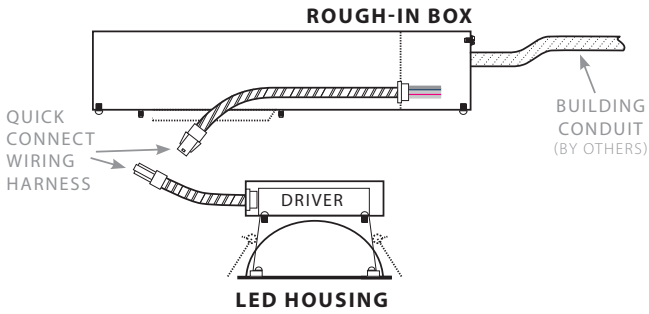

CUT SIZE
Square: 5¹/₁₆" x 5¹/₁₆"
Round: Ø 5³/₁₆"

X3R: Flanged with Rough-in Box

CUT SIZE
Square: 5¹/₁₆" x 5¹/₁₆" Hole
Round: 5³/₁₆" Diameter Hole

X3: Flanged without Rough-in Box

5⁵/₈" x 5⁵/₈"
Square Hole

5³/₄"
Diameter
Hole

CUT SIZE
Square & Round
6" x 6" Hole

12" x 12" MUD OVER PLATE
NOTE: Hole size dependent on joint access.

Stream™ Dot | Recessed 4" Round 'Architectural Accent'

PRUDENTIAL LTG.

PRULITE.COM 213.746.0360

WIRING DIAGRAMS

X1 / X3R: T-Bar, X3 Flanged Hard Ceiling
(Driver in LED housing with Rough-in Box Included, optional for X3)

347V OR EML EMERGENCY BATTERY FOR:

X1: T-Bar, X3 Flanged Hard Ceiling
(Driver in Rough-in Box, optional for X3)