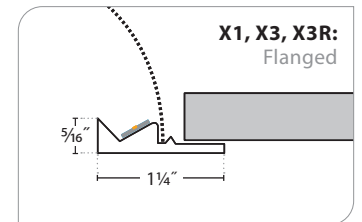

MOUNTING

X1: T-Bar (Flanged)

2'-3' GRID CENTERS REQUIRED (N/A FOR 1'x1' GRID CENTER)

X3R, X7: Hard Ceiling

TRIM DETAILS

X1, X3, X3R: Flanged

X7: Mud Over

ROUGH IN BOX