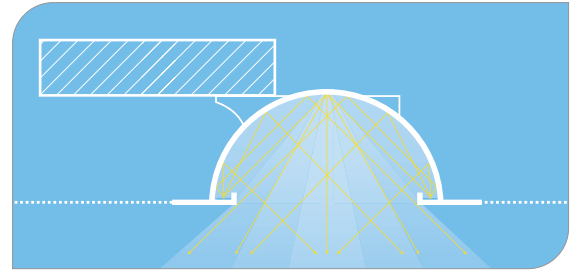

STREAM SERIES "VEILED AMBIENT" ILLUMINATION

Stream's soft, even hidden light source creates a "skylight" effect.

LUMEN MAINTENANCE

Designed to last with cool running mid-power LEDs projected to maintain 90% (L90) of their initial output for 100,000 hours (at HO), and L70 exceeding 150,000 hours.

LED SYSTEM LED modules and drivers are field replaceable.

PROG (OPTIONAL) Specify desired lumens or watts per fixture. Round Dot min: 5.3 watts, max: 18.4 watts. Square Dot min: 4.7 watts, max: 16.8 watts.

LABELS IC Rated. CSA and ETL damp labeled and I.B.E.W. manufactured.

ELECTRICAL Must specify LED dimming controls. LED fixtures have constant current driver(s) with less than 20% THD when loaded to a minimum of 60%. Drivers sink a maximum of 6mA per driver. DM01 LED drivers are 0-10V dimmable and are compatible with most 0-10V wall slide dimmers and direct 0-10V analog signal dimmers.

CONSTRUCTION

Housing 20-gauge steel galvanized housing, >20% PC recycled, 100% recyclable, PAF, Painted After Fabrication & cast aluminum trim.

WARRANTY Single-source, 5 year limited warranty covers standard components and construction