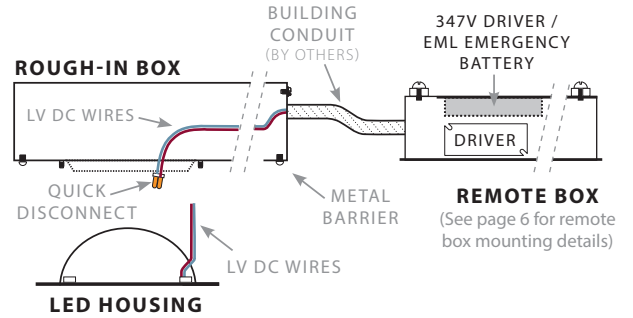

347V OR EML EMERGENCY BATTERY FOR:

X7: Hard Ceiling Mud-in