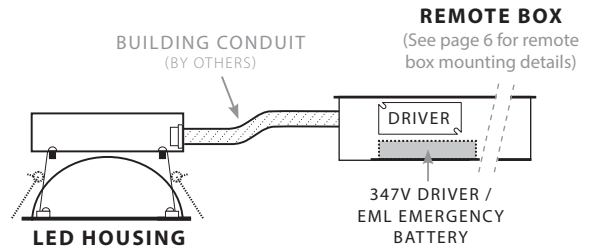

X7: Hard Ceiling Mud-in
(Driver in Rough-in Box)

347V OR EML EMERGENCY BATTERY FOR:

X7: Hard Ceiling Mud-in

X3: Flanged Hard Ceiling — No Rough-in Box
(Driver in LED housing)

X3: Flanged Hard Ceiling

Stream™ Dot | Recessed 4" Round 'Architectural Accent'