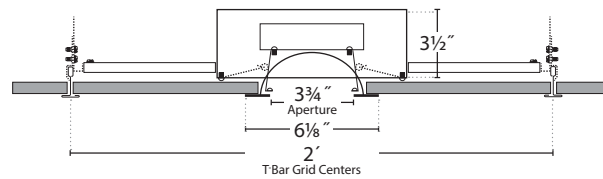

MOUNTING

X1: T-Bar (Flanged)

2'-3' GRID CENTERS REQUIRED (N/A FOR 1'x1' GRID CENTER)