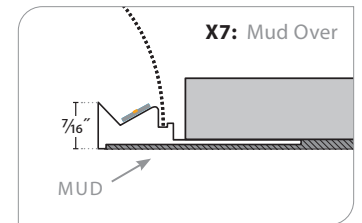

MOUNTING

X1: T-Bar (Flanged)

2'-3' GRID CENTERS REQUIRED (N/A FOR 1'x1' GRID CENTER)

X3R, X7: Hard Ceiling

TRIM DETAILS

X1, X3, X3R: Flanged

X7: Mud Over

ROUGH IN BOX