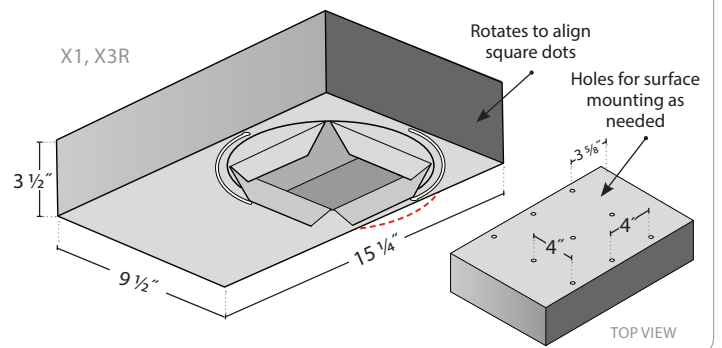

Stream™ Dot | Recessed 4" Round 'Architectural Accent'

PRUDENTIAL LTG.

PRULITE.COM 213.746.0360

FINISH COLORS

STANDARD:

TMW — Textured Matte White	YGW — Gloss White

PREMIUM:

YSW — Seashell White (Matte)	YRG — Rain Grey (Gloss)
YPE — Pewter (Matte)	YSTM — Storm Grey (Matte)
YBK — Black (Matte)	YBB — Black (Semi Gloss)
YSKM — Sky (Matte)	YMB — Military Blue (Matte)
YSAM — Sapphire (Matte)	YIB — Interstate Blue (Matte)
YBR — Bronze (Matte)	YSRM — Sunset Red (Matte)
YOR — Orange (Matte)	YGAM — Daffodil (Matte)
YFGM — Forest Green (Matte)	YSL — Silver (Metallic)

LUXE METALLICS:

YCP — Copper Penny (Metallic)	YGN — Gold Nugget (Metallic)
YBZ — Bronze (Metallic)	

Choose from one of our Premium Colors with no set-up fee.

For paint chip samples, please email: info@prulite.com

MOUNTING

X1: T-Bar (Flanged)

2'-3' GRID CENTERS REQUIRED (N/A FOR 1'x1' GRID CENTER)

X3R, X7: Hard Ceiling

TRIM DETAILS

X1, X3, X3R: Flanged

X7: Mud Over

ROUGH IN BOX

X7

X1, X3R

INCLUDED WITH X1, X3R AND X7

ACRYLIC DUST COVER (ADC)