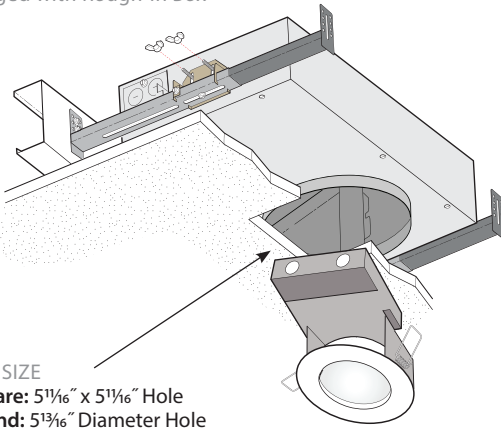

X7

X1, X3R

INCLUDED WITH X1, X3R AND X7

ACRYLIC DUST COVER (ADC)

Stream™ Dot | Recessed 4" Round 'Architectural Accent'

CEILING SYSTEMS

X1: Flanged 1⁵/₁₆" T-Bar
2'-3" GRID CENTERS REQUIRED
(N/A FOR 1'x1' GRID CENTER)

CUT SIZE
Square: 5¹/₁₆" x 5¹/₁₆"
Round: Ø 5³/₁₆"

X3R: Flanged with Rough-in Box

CUT SIZE
Square: 5¹/₁₆" x 5¹/₁₆" Hole
Round: 5³/₁₆" Diameter Hole

X3: Flanged without Rough-in Box

5⁵/₈" x 5⁵/₈"
Square Hole

5³/₄"
Diameter
Hole

CUT SIZE
Square & Round
6" x 6" Hole

12" x 12" MUD OVER PLATE
NOTE: Hole size dependent on joint access.

Stream™ Dot | Recessed 4" Round 'Architectural Accent'

PRUDENTIAL LTG.

PRULITE.COM 213.746.0360