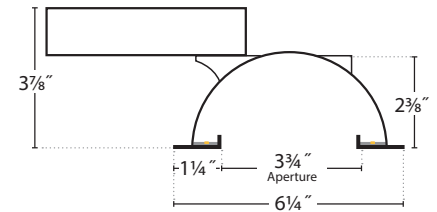

	RDP-6-LED35-SO-NU-UNV-NU
	648 Delivered Lumens
	10 Watts
	3500 CCT

UP TO **64** LPW

	LO	MO	SO	HO
Lm	325	500	650	850
W	5.2	7.7	10.1	14

Lumen output may vary +/- 5%
3500K used for lm/ft estimates above
4000K +2% lf, 3000K -2%, 2700K -4%