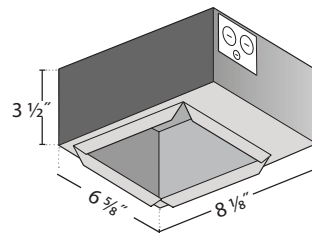

ROUGH IN BOX

X7