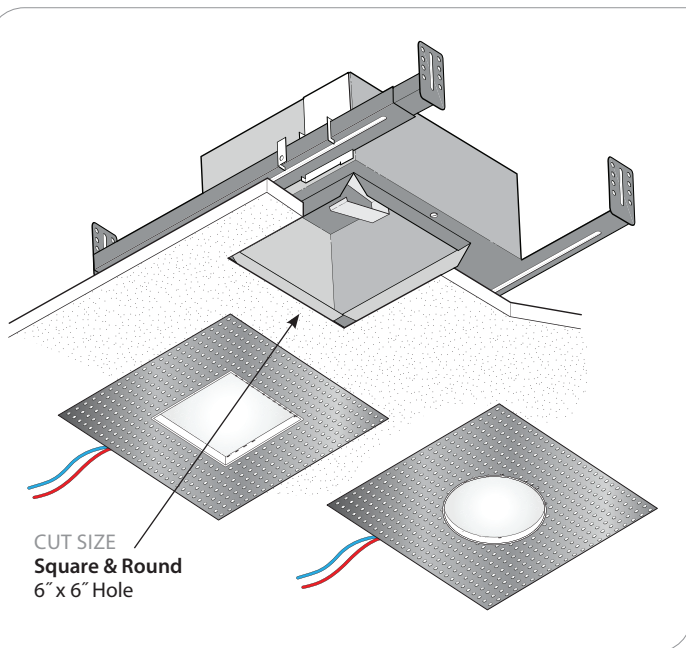

X7

X1, X3R

INCLUDED WITH X1, X3R AND X7

ACRYLIC DUST COVER (ADC)

Stream™ Dot | Recessed 4" Round 'Architectural Accent'

CEILING SYSTEMS

X1: Flanged 1⁵/₁₆" T-Bar
2'-3" GRID CENTERS REQUIRED
(N/A FOR 1'x1' GRID CENTER)

CUT SIZE
Square: 5¹/₁₆" x 5¹/₁₆"
Round: Ø 5³/₁₆"

X3R: Flanged with Rough-in Box

CUT SIZE
Square: 5¹/₁₆" x 5¹/₁₆" Hole
Round: 5³/₁₆" Diameter Hole

X3: Flanged without Rough-in Box

5⁵/₈" x 5⁵/₈"
Square Hole

5³/₄"
Diameter
Hole

CUT SIZE
Square & Round
6" x 6" Hole

12" x 12" MUD OVER PLATE
NOTE: Hole size dependent on joint access.

Stream™ Dot | Recessed 4" Round 'Architectural Accent'

PRUDENTIAL LTG.

PRULITE.COM 213.746.0360