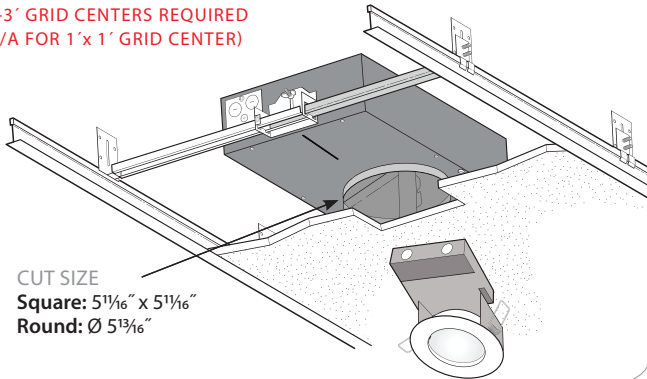

X7

X1, X3R

INCLUDED WITH X1, X3R AND X7

ACRYLIC DUST COVER (ADC)

Stream™ Dot | Recessed 4" Round 'Architectural Accent'

CEILING SYSTEMS

X1: Flanged 1⁵/₁₆" T-Bar
2'-3" GRID CENTERS REQUIRED
(N/A FOR 1'x1' GRID CENTER)

CUT SIZE
Square: 5¹/₁₆" x 5¹/₁₆"
Round: Ø 5³/₁₆"

X3R: Flanged with Rough-in Box

CUT SIZE
Square: 5¹/₁₆" x 5¹/₁₆" Hole
Round: 5³/₁₆" Diameter Hole

X3: Flanged without Rough-in Box

5⁵/₈" x 5⁵/₈"
Square Hole