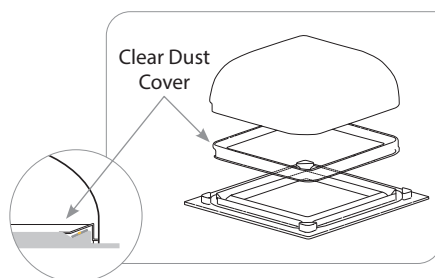

X7

X1, X3R

INCLUDED WITH X1, X3R AND X7

ACRYLIC DUST COVER (ADC)

Stream™ Dot | Recessed 4" Round 'Architectural Accent'

CEILING SYSTEMS

X1: Flanged 1⁵/₁₆" T-Bar
2'-3" GRID CENTERS REQUIRED
(N/A FOR 1'x1' GRID CENTER)

CUT SIZE
Square: 5¹/₁₆" x 5¹/₁₆"
Round: Ø 5³/₁₆"

X3R: Flanged with Rough-in Box

CUT SIZE
Square: 5¹/₁₆" x 5¹/₁₆" Hole
Round: 5³/₁₆" Diameter Hole

X3: Flanged without Rough-in Box

5⁵/₈" x 5⁵/₈"
Square Hole