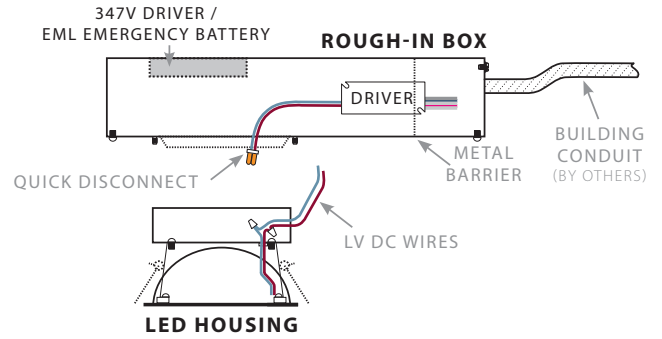

5³/₄"
Diameter
Hole

CUT SIZE
Square & Round
6" x 6" Hole

12" x 12" MUD OVER PLATE
NOTE: Hole size dependent on joint access.

Stream™ Dot | Recessed 4" Round 'Architectural Accent'

PRUDENTIAL LTG.

PRULITE.COM 213.746.0360

WIRING DIAGRAMS

X1 / X3R: T-Bar, X3 Flanged Hard Ceiling
(Driver in LED housing with Rough-in Box Included, optional for X3)

347V OR EML EMERGENCY BATTERY FOR:

X1: T-Bar, X3 Flanged Hard Ceiling
(Driver in Rough-in Box, optional for X3)