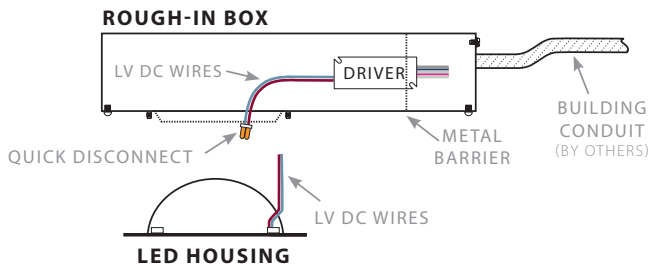

X7: Hard Ceiling Mud-in
(Driver in Rough-in Box)