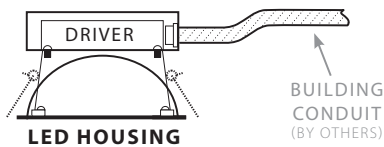

X7: Hard Ceiling Mud-in
(Driver in Rough-in Box)

347V OR EML EMERGENCY BATTERY FOR:

X7: Hard Ceiling Mud-in

X3: Flanged Hard Ceiling — No Rough-in Box
(Driver in LED housing)

X3: Flanged Hard Ceiling

Stream™ Dot | Recessed 4" Round 'Architectural Accent'