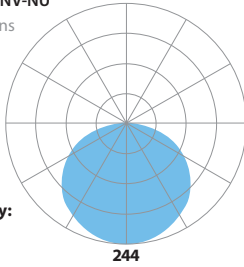

Stream™ Dot Square | Pendant

PRUDENTIAL LTG.

PRULITE.COM 213.746.0360

DIRECT

Standard Output:

SDP-6-LED35-SO-NU-UNV-NU

791 Delivered Lumens
10 Watts
79 lm/w
3500 CCT

Zonal Lumen Summary:

0-90 (Down) = 100%
90-180 (Up) = 0%

Vertical Angle	0°	25°	45°	65°	90°
0°	244	244	244	244	244
10°	239	240	240	240	239
20°	230	230	230	229	230
30°	214	214	213	214	214
40°	195	193	193	193	194
50°	169	167	167	167	168
60°	136	135	136	134	135
70°	93	93	96	93	93
80°	5	6	6	5	5
90°	0	0	0	0	0

LUMEN MAINTENANCE

Designed to last with cool running mid-power LEDs projected to maintain 90% (L90) of their initial output for 100,000 hours (at HO), and L70 exceeding 150,000 hours.

LED SYSTEM

LED modules and drivers are field replaceable.

PROG

(OPTIONAL)

Specify desired lumens or watts per fixture. Round Dot min: 5 watts, max: 35 watts. Square Dot min: 5 watts, max: 34 watts.

LABELS

ETL damp labeled and I.B.E.W. manufactured.

ELECTRICAL

Must specify LED dimming controls. LED fixtures have constant current driver(s) with less than 20% THD when loaded to a minimum of 60%. Drivers sink a maximum of 6mA per driver. DM01 LED drivers are 0-10V dimmable and are compatible with most 0-10V wall slide dimmers and direct 0-10V analog signal dimmers.

CONSTRUCTION

Housing

Extruded aluminum >25% PC recycled, 100% recyclable, PAF: Paint after fab and aluminum trim

WARRANTY

Single-source, 5 year limited warranty covers standard components and construction