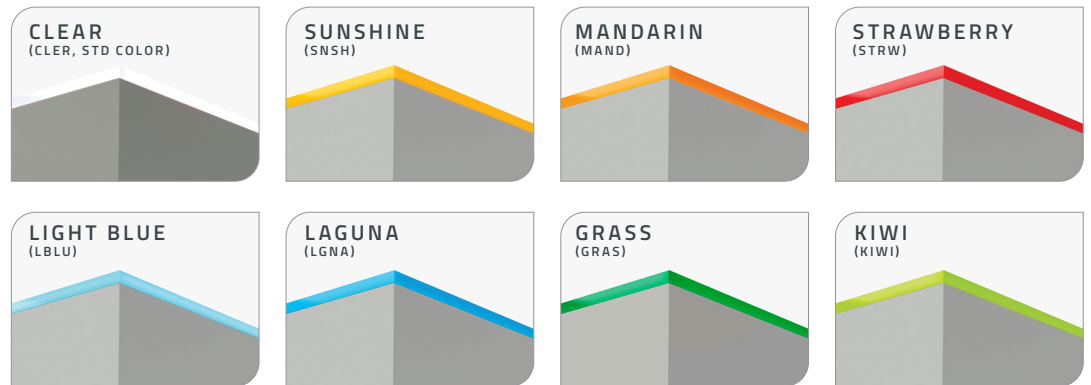

## FINISH COLORS

### PREMIUM:

YSW — Seashell White (Matte)	YRG — Rain Grey (Gloss)
YPE — Pewter (Matte)	YSTM — Storm Grey (Matte)
YBK — Black (Matte)	YBB — Black (Semi Gloss)
YSKM — Sky (Matte)	YMB — Military Blue (Matte)
YSAM — Sapphire (Matte)	YIB — Interstate Blue (Matte)
YBR — Bronze (Matte)	YSRM — Sunset Red (Matte)
YOR — Orange (Matte)	YGAM — Daffodil (Matte)
YFGM — Forest Green (Matte)	YSL — Silver (Metallic)

### LUXE METALLICS:

YCP — Copper Penny (Metallic)	YGN — Gold Nugget (Metallic)
YBZ — Bronze (Metallic)	

Choose from one of our Premium Colors with no set-up fee.

For paint chip samples, please email: [info@prulite.com](mailto:info@prulite.com)

## TG1 — THIN TOP GLOW COLORS