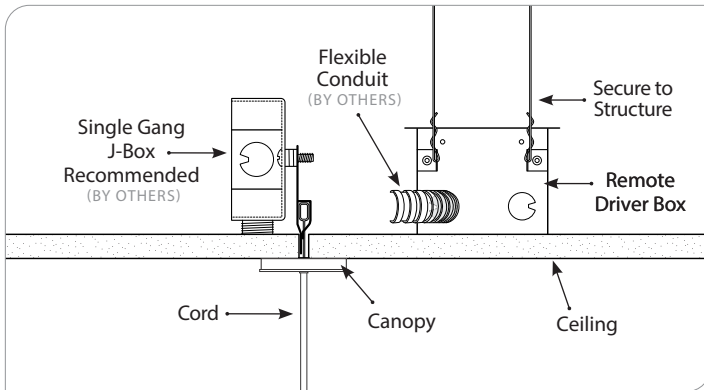

## SURFACE

## EXPLODED VIEW

**X1P:** T-Bar (Plenum Access Required)

**SUR1:** Remote Box Mounting with EXCP

**X3P:** Hard Ceiling (Plenum Access Required)

**X3S:** Hard Ceiling (Inaccessible Plenum)