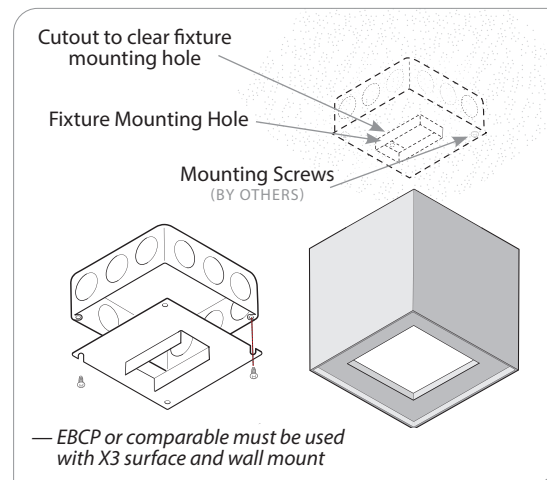

## EBCP — ELECTRICAL BOX COVER PLATE

OPTIONAL ELECTRICAL BOX COVERS  
7/8" Dia. K.O. will accommodate 2"x 4" or 4"x 4" J-Box