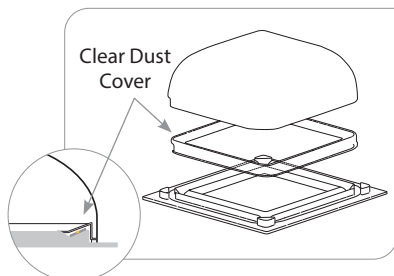

ADC — ACRYLIC DUST COVER