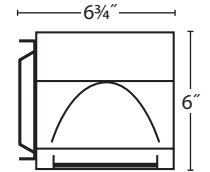

P61 | Wet Listed, Surface & Wall

PRUDENTIAL LTG.

PRULITE.COM 213.746.0360

Wall Spacer