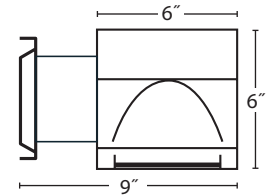

Wall Bracket

Multi-purpose outdoor lighting.

An IP65 rated aluminum 6" x 6" profile wet location luminaire ideal for exterior wall mounts, parking structures, commercial roll-up door applications. It features a one-piece extruded gasketed door frame.