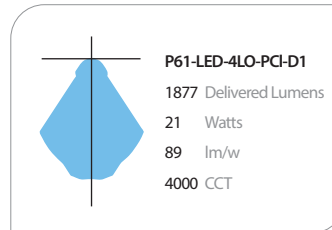

SMART SPECS

Lumen output may vary +/- 5%
 4000K used for lm/ft estimates above
 3500K -2% If, 3000K -4%, 2700K -6%
 -10% LLF for 90 CRI (4K, 3500K and 3K)

SERIES	LED COLOR	OUTPUT	NOMINAL LENGTH	SHIELDING	COLOR/ FINISH	DISTRI- BUTION	VOLTAGE	MOUNT- ING	DRIVERS	OPTIONS
P61	LED27 2700K LED3 3000K LED35 3500K LED4 4000K LED3-90 90CRI LED35-90 90CRI LED4-90 90CRI	LO Low MO Medium SO Standard HO High PROG Programmable Light Output (Specify desired lm/ft or w/ft)	2' 3' 4' R (Row Length in 1" increments) NOTE: 4' is longest fixture length, rows made up of 4' or shorter	PCL Clear Polycarbonate Lens WA White Acrylic (D1 Only)	WetTMW Wet Textured White Semi-gloss WetYBB Wet Black Semi-gloss WetYPE Wet Pewter Matte WetYBR Wet Bronze Semi-gloss	D1 Direct D4W* Asymmetric to Wall D4R* Asymmetric to Room * PCL Lens Only	347 UNV (120-277)	SUR Surface Mount to Ceiling (N/A - Vertical Mounting) WB Wall Bracket 3" WS Wall Spacer 3/4"	ND Non-Dimming DM01 0-10v, 1% Dimming (Standard) LDE1 Lutron Hi-lume 1% EcoSystem LED (Soft fade on, fade-to-black dimming) ECO 1% 0-10v, EldoLED (Logarithmic dimming std) ECDA 1% DALI, EldoLED (Logarithmic dimming std) SOLO 0.1% 0-10v, EldoLED (Dim-to-dark, Logarithmic dimming std) SODA 0.1% DALI, EldoLED (Dim-to-dark, Logarithmic dimming std)	EMHE CA T20 Emergency Battery (900 delivered lumens; 4' or longer; CA Title 20 compliant)

P61 | Wet Listed, Surface & Wall

P61 — D1

Low Output:

P61-LED-4-LO-PCL-D1

1877 Delivered Lumens
21 Watts
89 lm/w
4000 CCT
Test #L01150801

Zonal Lumen Summary:

0-90 = 100%
90-180 = 0%

Vertical Angle	0°	25°	45°	65°	90°
0°	1026	1026	1026	1026	1026
5°	1022	1025	1033	1032	1034
15°	993	1006	943	924	921
25°	928	869	851	859	858
35°	833	757	759	367	212
45°	710	626	181	188	189
55°	553	450	149	131	126
65°	353	101	83	76	74
75°	136	40	36	35	35
85°	11	12	13	12	11
90°	0	0	0	0	0