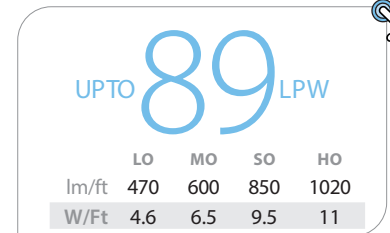

SMART SPECS

Lumen output may vary +/- 5%
 4000K used for lm/ft estimates above
 3500K -2% If, 3000K -4%, 2700K -6%
 -10% LLF for 90 CRI (4K, 3500K and 3K)

SERIES	LED COLOR	OUTPUT	NOMINAL LENGTH	SHIELDING	COLOR/ FINISH	DISTRI- BUTION	VOLTAGE	MOUNT- ING	DRIVERS	OPTIONS
P61	LED27 2700K LED3 3000K LED35 3500K LED4 4000K LED3-90 90CRI LED35-90 90CRI LED4-90 90CRI	LO Low MO Medium SO Standard HO High PROG Programmable Light Output (Specify desired lm/ft or w/ft)	2' 3' 4' R (Row Length in 1" increments) NOTE: 4' is longest fixture length, rows made up of 4' or shorter	PCL Clear Polycarbonate Lens WA White Acrylic (D1 Only)	WetTMW Wet Textured White Semi-gloss WetYBB Wet Black Semi-gloss WetYPE Wet Pewter Matte WetYBR Wet Bronze Semi-gloss	D1 Direct D4W* Asymmetric to Wall D4R* Asymmetric to Room * PCL Lens Only	347 UNV (120-277)	SUR Surface Mount to Ceiling (N/A - Vertical Mounting) WB Wall Bracket 3" WS Wall Spacer 3/4"	ND Non-Dimming DM01 0-10v, 1% Dimming (Standard) LDE1 Lutron Hi-lume 1% EcoSystem LED (Soft fade on, fade-to-black dimming) ECO 1% 0-10v, EldoLED (Logarithmic dimming std) ECDA 1% DALI, EldoLED (Logarithmic dimming std) SOLO 0.1% 0-10v, EldoLED (Dim-to-dark, Logarithmic dimming std) SODA 0.1% DALI, EldoLED (Dim-to-dark, Logarithmic dimming std)	EMHE CA T20 Emergency Battery (900 delivered lumens; 4' or longer; CA Title 20 compliant)

P61 | Wet Listed, Surface & Wall

P61 — D1

Low Output:

P61-LED-4-LO-PCL-D1

1877 Delivered Lumens
21 Watts
89 lm/w
4000 CCT
Test #L01150801

Zonal Lumen Summary:

0-90 = 100%
90-180 = 0%

Vertical Angle	0°	25°	45°	65°	90°
0°	1026	1026	1026	1026	1026
5°	1022	1025	1033	1032	1034
15°	993	1006	943	924	921
25°	928	869	851	859	858
35°	833	757	759	367	212
45°	710	626	181	188	189
55°	553	450	149	131	126
65°	353	101	83	76	74
75°	136	40	36	35	35
85°	11	12	13	12	11
90°	0	0	0	0	0