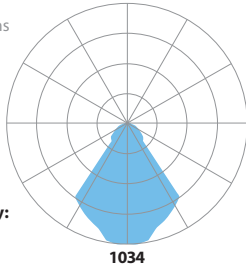

P61 | Wet Listed, Surface & Wall

P61 — D1

Low Output:

P61-LED-4-LO-PCL-D1

1877 Delivered Lumens
21 Watts
89 lm/w
4000 CCT
Test #L01150801

Zonal Lumen Summary:

0-90 = 100%
90-180 = 0%

Vertical Angle	0°	25°	45°	65°	90°
0°	1026	1026	1026	1026	1026
5°	1022	1025	1033	1032	1034
15°	993	1006	943	924	921
25°	928	869	851	859	858
35°	833	757	759	367	212
45°	710	626	181	188	189
55°	553	450	149	131	126
65°	353	101	83	76	74
75°	136	40	36	35	35
85°	11	12	13	12	11
90°	0	0	0	0	0

Luminance Chart:

Angle	0°	45°	90°
45°	8543	2178	2274
55°	8203	2210	1869
65°	7107	1671	1490
75°	4471	1183	1151
85°	1074	1269	1074

LUMEN MAINTENANCE

Designed to last with cool running mid-power LEDs projected to maintain 90% (L90) of their initial output for 100,000 hours (at HO), and L70 exceeding 150,000 hours.