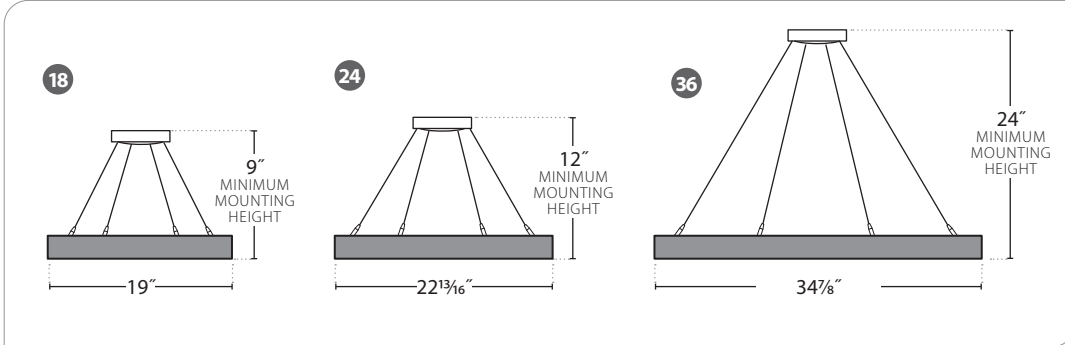

Gaze | Round & Square

RPM & SPM Pendant Mount

INSTALLATION INSTRUCTIONS

PRUDENTIAL LTG.

PRULITE.COM 213.746.0360

X1 — T-BAR / X3 — HARD CEILING

⚠️ MAY REQUIRE TWO PEOPLE TO INSTALL

RPM/SPM CANOPY MINIMUM MOUNTING HEIGHT