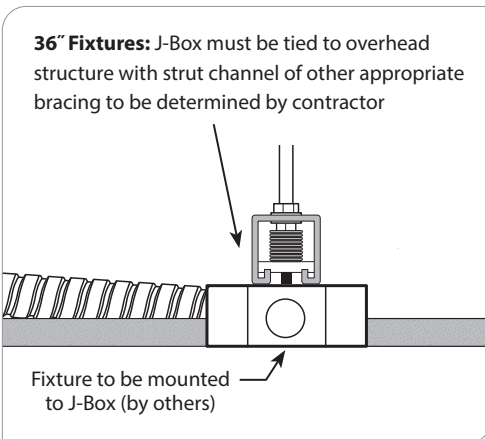

Gaze | Round & Square

RPM & SPM Pendant Mount

INSTALLATION INSTRUCTIONS

PRUDENTIAL LTG.

PRULITE.COM 213.746.0360

X1 — T-BAR / X3 — HARD CEILING

⚠️ MAY REQUIRE TWO PEOPLE TO INSTALL

RPM/SPM CANOPY MINIMUM MOUNTING HEIGHT

MOUNTING LOCATIONS

WARNING: Ground fixture in accordance with local and national electrical codes. Failure to do so may result in serious personal injury.

Gaze | Round & Square

RPM & SPM Pendant Mount

INSTALLATION INSTRUCTIONS