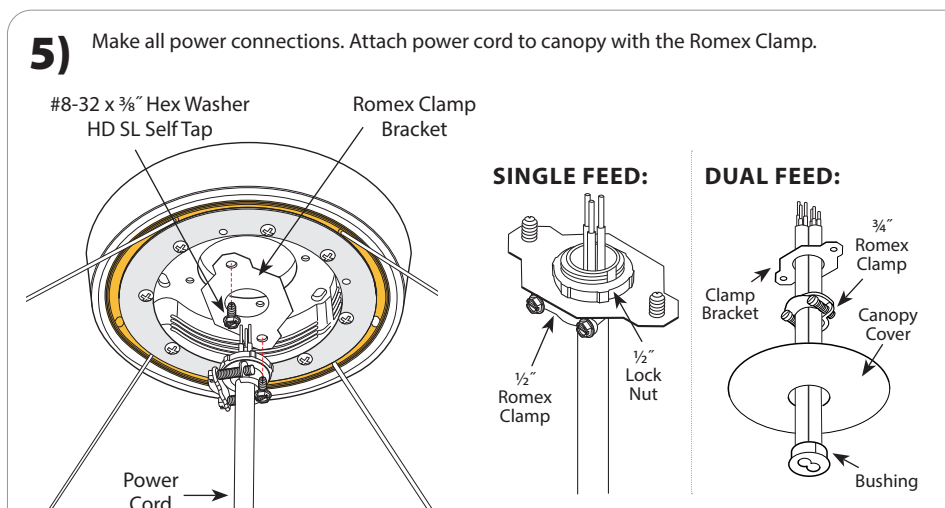

MOUNTING LOCATIONS

WARNING: Ground fixture in accordance with local and national electrical codes. Failure to do so may result in serious personal injury.

Gaze | Round & Square

RPM & SPM Pendant Mount

INSTALLATION INSTRUCTIONS

X1 — T-BAR / X3 — HARD CEILING

PRUDENTIAL LTG.

PRULITE.COM 213.746.0360

MAY REQUIRE TWO PEOPLE TO INSTALL

INSTALLATION

WARNING: Ground fixture in accordance with local and national electrical codes. Failure to do so may result in serious personal injury.

Gaze | Round & Square RPM & SPM Pendant Mount

INSTALLATION INSTRUCTIONS

X1 — T-BAR / X3 — HARD CEILING

PRUDENTIAL LTG.

PRULITE.COM 213.746.0360

👤👤 MAY REQUIRE TWO PEOPLE TO INSTALL

7) Hang fixture by attached grippers to weld nuts located on fixture top plate. Insert aircraft cable into gripper to achieved desired fixture height. Once fixture is in its final position trim excess cable.

8) Field cut SJT cord to proper length and strip back portion of outer insulation. Perform wire makeups above fixture (see color diagram below) and press wire nuts (by others) individually through $\frac{7}{8}$ " hole. Use plastic strain relief provided to secure cord in place.