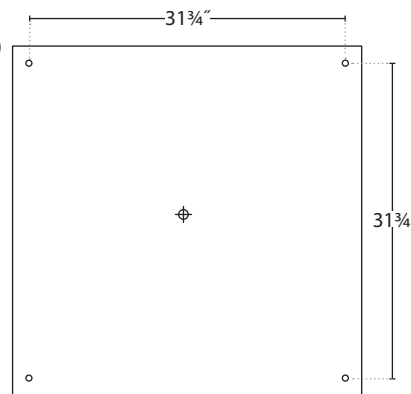

⊕ 7/8" K.O.

WARNING: Ground fixture in accordance with local and national electrical codes. Failure to do so may result in serious personal injury.

Prudential Ltg. reserves the right to change design specifications or materials without notice. Please visit prulite.com for most current data.
© 2015 All rights reserved – All products manufactured at: Prudential Ltg. 1774 E. 21st Street, Los Angeles, CA 90058