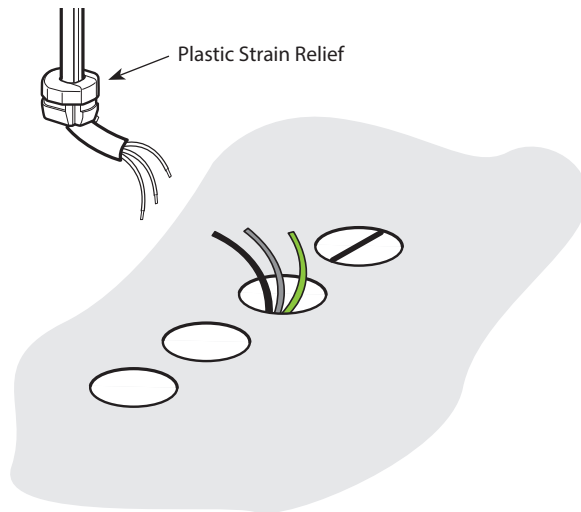

Gaze | Round & Square RPM & SPM Pendant Mount

INSTALLATION INSTRUCTIONS

X1 — T-BAR / X3 — HARD CEILING

PRUDENTIAL LTG.

PRULITE.COM 213.746.0360

👤👤 MAY REQUIRE TWO PEOPLE TO INSTALL

7) Hang fixture by attached grippers to weld nuts located on fixture top plate. Insert aircraft cable into gripper to achieved desired fixture height. Once fixture is in its final position trim excess cable.

8) Field cut SJT cord to proper length and strip back portion of outer insulation. Perform wire makeups above fixture (see color diagram below) and press wire nuts (by others) individually through $\frac{7}{8}$ " hole. Use plastic strain relief provided to secure cord in place.