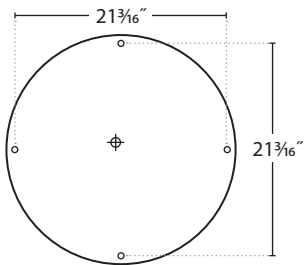

Gaze | Round & Square

RPM & SPM Pendant Mount

INSTALLATION INSTRUCTIONS

X1 — T-BAR / X3 — HARD CEILING

PRUDENTIAL LTG.

PRULITE.COM 213.746.0360

MAY REQUIRE TWO PEOPLE TO INSTALL

CA CABLE MOUNTING DIMENSIONS

ROUND:

18

24

36

⊕ 7/8" K.O.

SQUARE:

18

24