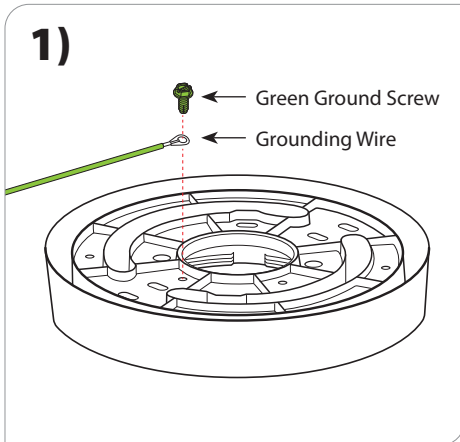

MOUNTING LOCATIONS

WARNING: Ground fixture in accordance with local and national electrical codes. Failure to do so may result in serious personal injury.

Gaze | Round & Square

RPM & SPM Pendant Mount

INSTALLATION INSTRUCTIONS

X1 — T-BAR / X3 — HARD CEILING

PRUDENTIAL LTG.

PRULITE.COM 213.746.0360

MAY REQUIRE TWO PEOPLE TO INSTALL

INSTALLATION

WARNING: Ground fixture in accordance with local and national electrical codes. Failure to do so may result in serious personal injury.

Gaze | Round & Square RPM & SPM Pendant Mount

INSTALLATION INSTRUCTIONS

X1 — T-BAR / X3 — HARD CEILING

PRUDENTIAL LTG.

PRULITE.COM 213.746.0360

👤👤 MAY REQUIRE TWO PEOPLE TO INSTALL

7) Hang fixture by attached grippers to weld nuts located on fixture top plate. Insert aircraft cable into gripper to achieved desired fixture height. Once fixture is in its final position trim excess cable.