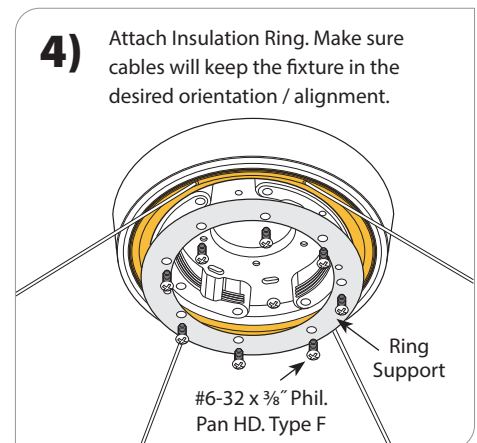

MOUNTING LOCATIONS

WARNING: Ground fixture in accordance with local and national electrical codes. Failure to do so may result in serious personal injury.

Gaze | Round & Square

RPM & SPM Pendant Mount

INSTALLATION INSTRUCTIONS

X1 — T-BAR / X3 — HARD CEILING

PRUDENTIAL LTG.

PRULITE.COM 213.746.0360

MAY REQUIRE TWO PEOPLE TO INSTALL

INSTALLATION

WARNING: Ground fixture in accordance with local and national electrical codes. Failure to do so may result in serious personal injury.

Gaze | Round & Square RPM & SPM Pendant Mount

INSTALLATION INSTRUCTIONS

X1 — T-BAR / X3 — HARD CEILING

PRUDENTIAL LTG.

PRULITE.COM 213.746.0360

👤👤 MAY REQUIRE TWO PEOPLE TO INSTALL

7) Hang fixture by attached grippers to weld nuts located on fixture top plate. Insert aircraft cable into gripper to achieved desired fixture height. Once fixture is in its final position trim excess cable.