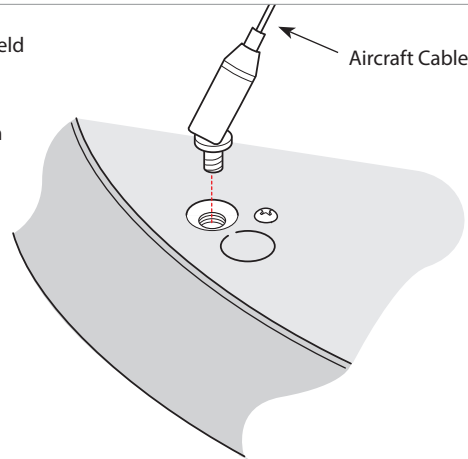

Gaze | Round & Square RPM & SPM Pendant Mount

INSTALLATION INSTRUCTIONS

X1 — T-BAR / X3 — HARD CEILING

PRUDENTIAL LTG.

PRULITE.COM 213.746.0360

👤👤 MAY REQUIRE TWO PEOPLE TO INSTALL

7) Hang fixture by attached grippers to weld nuts located on fixture top plate. Insert aircraft cable into gripper to achieved desired fixture height. Once fixture is in its final position trim excess cable.

8) Field cut SJT cord to proper length and strip back portion of outer insulation. Perform wire makeups above fixture (see color diagram below) and press wire nuts (by others) individually through $\frac{7}{8}$ " hole. Use plastic strain relief provided to secure cord in place.