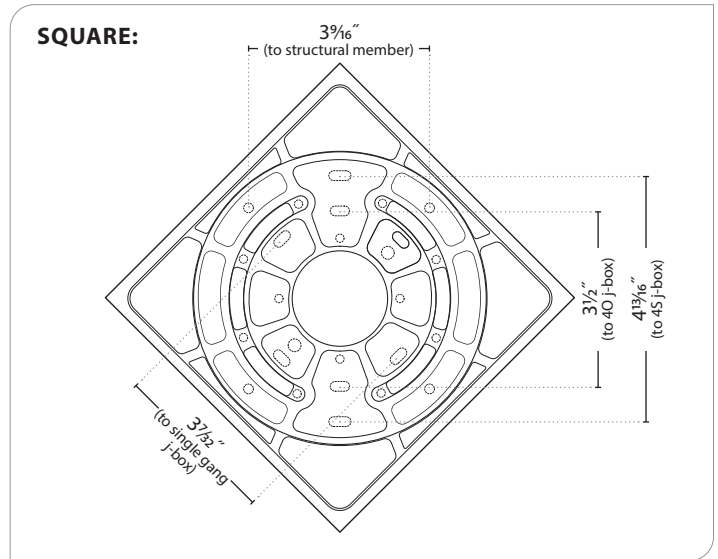

Gaze | Round & Square

RPM & SPM Pendant Mount

INSTALLATION INSTRUCTIONS

PRUDENTIAL LTG.

PRULITE.COM 213.746.0360

X1 — T-BAR / X3 — HARD CEILING

⚠️ MAY REQUIRE TWO PEOPLE TO INSTALL

RPM/SPM CANOPY MINIMUM MOUNTING HEIGHT

MOUNTING LOCATIONS

WARNING: Ground fixture in accordance with local and national electrical codes. Failure to do so may result in serious personal injury.

Gaze | Round & Square

RPM & SPM Pendant Mount

INSTALLATION INSTRUCTIONS