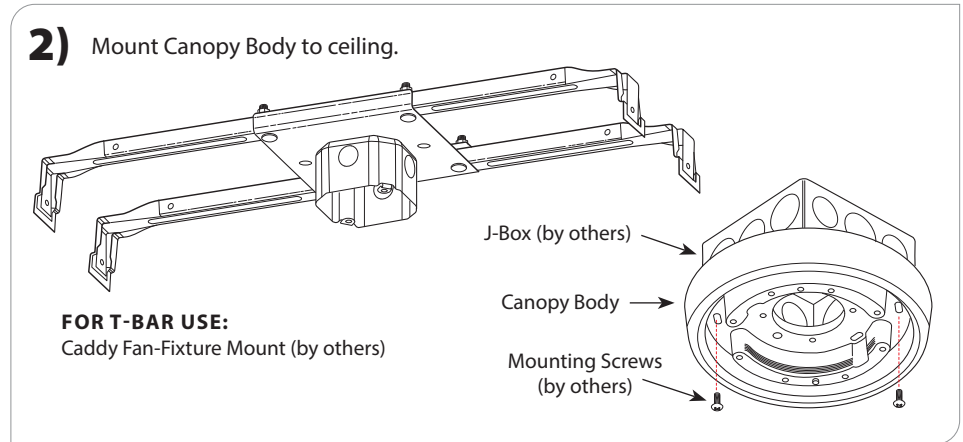

MOUNTING LOCATIONS

WARNING: Ground fixture in accordance with local and national electrical codes. Failure to do so may result in serious personal injury.

Gaze | Round & Square

RPM & SPM Pendant Mount

INSTALLATION INSTRUCTIONS

X1 — T-BAR / X3 — HARD CEILING

PRUDENTIAL LTG.

PRULITE.COM 213.746.0360

MAY REQUIRE TWO PEOPLE TO INSTALL

INSTALLATION

WARNING: Ground fixture in accordance with local and national electrical codes. Failure to do so may result in serious personal injury.

Gaze | Round & Square RPM & SPM Pendant Mount

INSTALLATION INSTRUCTIONS

X1 — T-BAR / X3 — HARD CEILING

PRUDENTIAL LTG.

PRULITE.COM 213.746.0360

👤👤 MAY REQUIRE TWO PEOPLE TO INSTALL

7) Hang fixture by attached grippers to weld nuts located on fixture top plate. Insert aircraft cable into gripper to achieved desired fixture height. Once fixture is in its final position trim excess cable.