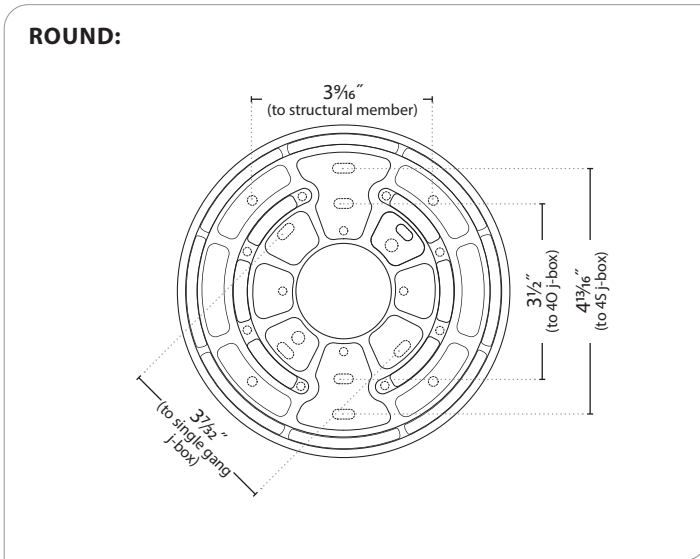

DUAL FEED BUSHINGS:

	100-00338-14	Black
	100-00339-14	White

FIXTURE WEIGHTS:

	18"	24"	36"
ROUND LED	17lbs	23lbs	44lbs
SQUARE LED	21lbs	28lbs	54lbs

PART	PART NO.	DESCRIPTION
------	----------	-------------

Gaze | Round & Square

RPM & SPM Pendant Mount

INSTALLATION INSTRUCTIONS

PRUDENTIAL LTG.

PRULITE.COM 213.746.0360

X1 — T-BAR / X3 — HARD CEILING

⚠️ MAY REQUIRE TWO PEOPLE TO INSTALL

RPM/SPM CANOPY MINIMUM MOUNTING HEIGHT

MOUNTING LOCATIONS

WARNING: Ground fixture in accordance with local and national electrical codes. Failure to do so may result in serious personal injury.

Gaze | Round & Square

RPM & SPM Pendant Mount

INSTALLATION INSTRUCTIONS