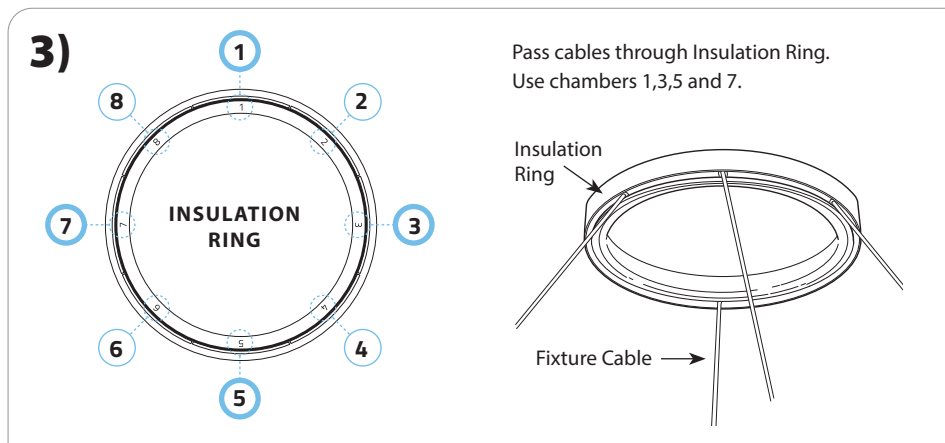

Gaze | Round & Square

RPM & SPM Pendant Mount

INSTALLATION INSTRUCTIONS

X1 — T-BAR / X3 — HARD CEILING

PRUDENTIAL LTG.

PRULITE.COM 213.746.0360

MAY REQUIRE TWO PEOPLE TO INSTALL

INSTALLATION

WARNING: Ground fixture in accordance with local and national electrical codes. Failure to do so may result in serious personal injury.