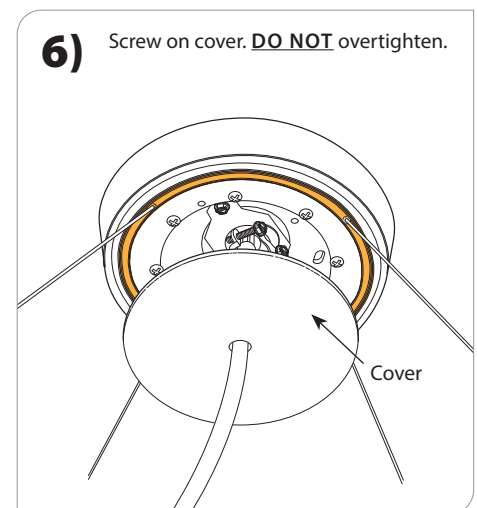

Gaze | Round & Square

RPM & SPM Pendant Mount

INSTALLATION INSTRUCTIONS

X1 — T-BAR / X3 — HARD CEILING

PRUDENTIAL LTG.

PRULITE.COM 213.746.0360

MAY REQUIRE TWO PEOPLE TO INSTALL

INSTALLATION

WARNING: Ground fixture in accordance with local and national electrical codes. Failure to do so may result in serious personal injury.