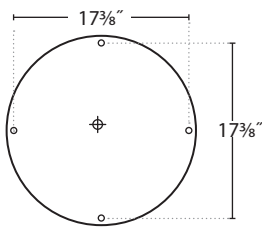

Gaze | Round & Square

RPM & SPM Pendant Mount

INSTALLATION INSTRUCTIONS

X1 — T-BAR / X3 — HARD CEILING

PRUDENTIAL LTG.

PRULITE.COM 213.746.0360

MAY REQUIRE TWO PEOPLE TO INSTALL

CA CABLE MOUNTING DIMENSIONS

ROUND:

18

24

36

⊕ 7/8" K.O.

SQUARE:

18

24