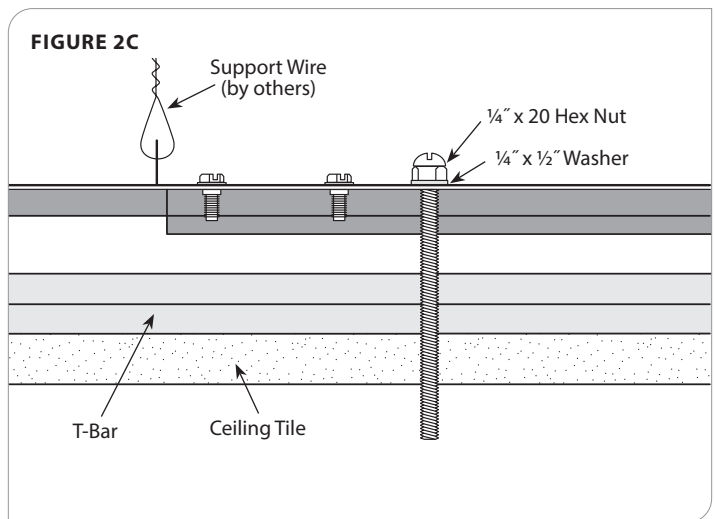

FIGURE 2C

Support Wire (by others)

1/4" x 20 Hex Nut

1/4" x 1/2" Washer

T-Bar

Ceiling Tile