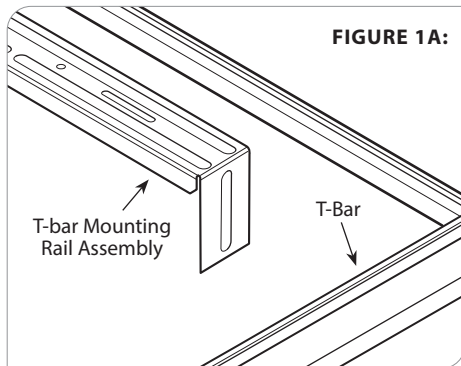

Gaze | Round & Square Surface Flush / Surface Standoff

INSTALLATION INSTRUCTIONS

PRUDENTIAL LTG.

PRULITE.COM 213.746.0360

X1 — T-BAR — ON/OFF-GRID

⚠️ MAY REQUIRE TWO PEOPLE TO INSTALL

INSTALLATION

NOTE: These instructions use t-bar mounting rail assembly, for 18" & 24" on-grid mounting using caddy clip, skip page 6. These instructions apply to round and square fixtures. Images may vary slightly base on fixture size.