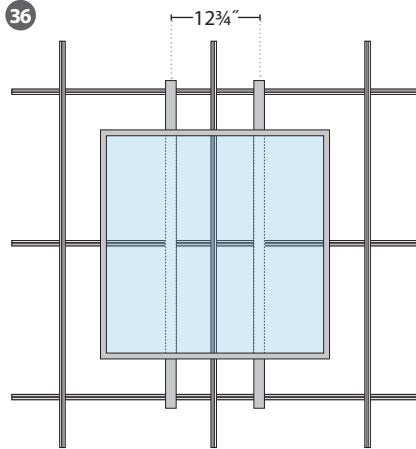

Gaze | Round & Square

Surface Flush / Surface Standoff

PRUDENTIAL LTG.

PRULITE.COM 213.746.0360

INSTALLATION INSTRUCTIONS

X1 — T-BAR — ON/OFF-GRID

2x2 ON- GRID MOUNTING

(SEE PAGES 7-8 FOR 18"-24" ON-GRID MOUNTING)

SQUARE