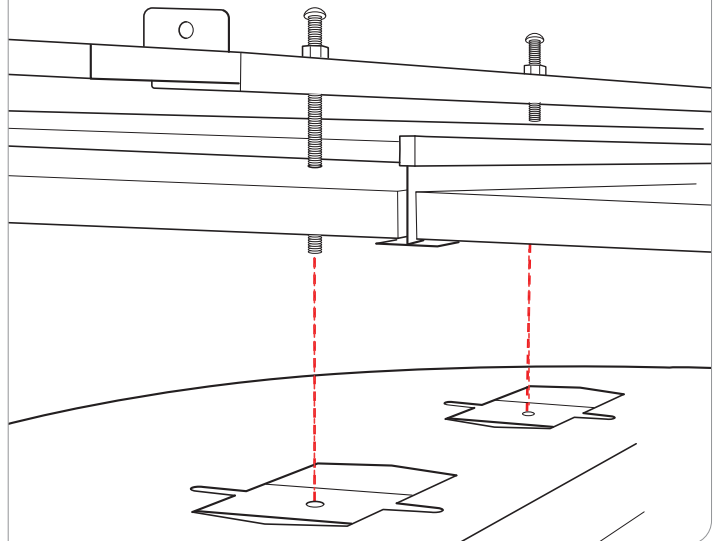

Gaze | Round & Square

Surface Flush / Surface Standoff

INSTALLATION INSTRUCTIONS

X1 — T-BAR — ON/OFF-GRID

PRUDENTIAL LTG.

PRULITE.COM 213.746.0360

2) Bring flex conduit to fixture and make wiring connections.

WIRING:

- HOT : BLACK
- NEUTRAL : WHITE
- GROUND : GREEN
- CONSTANT OR SECOND CIRCUIT HOT (EM) : RED
- LOW VOLTAGE (+) : PURPLE
- LOW VOLTAGE (-) : PINK

3) Mount fixture to mounting rail assembly by using ¼-20 x 5" bolt and threaded holes on fixture. Tighten bolts until fixture is snug against ceiling.

18" & 24" ON GRID MOUNTING:

1) Attach CLOSED END and ¼-20 bolt into threaded hole on top of light fixture. Leave enough space to slide open end under.

2) Place fixture on grid and snap into place the OPEN END of caddy clip.