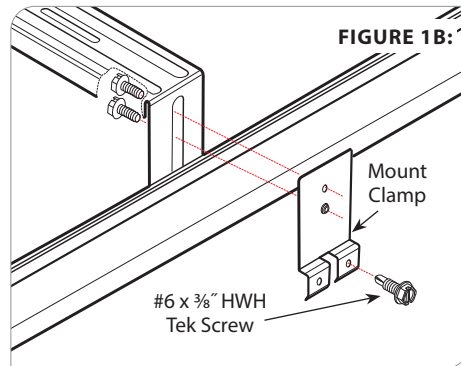

Gaze | Round & Square Surface Flush / Surface Standoff

INSTALLATION INSTRUCTIONS

PRUDENTIAL LTG.

PRULITE.COM 213.746.0360

X1 — T-BAR — ON/OFF-GRID

⚠️ MAY REQUIRE TWO PEOPLE TO INSTALL

INSTALLATION

NOTE: These instructions use t-bar mounting rail assembly, for 18" & 24" on-grid mounting using caddy clip, skip page 6. These instructions apply to round and square fixtures. Images may vary slightly base on fixture size.