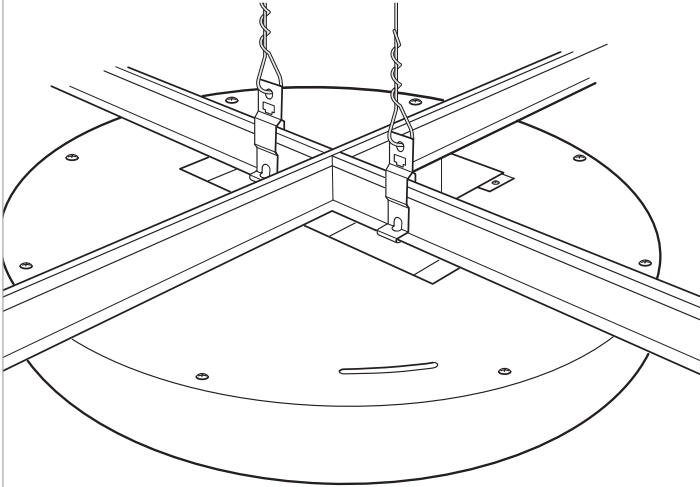

Gaze | Round & Square Surface Flush / Surface Standoff

INSTALLATION INSTRUCTIONS

X1 — T-BAR — ON/OFF-GRID

PRUDENTIAL LTG.

PRULITE.COM 213.746.0360

3) Support Caddy Clips with wire ties connected to overhead structure.

WIRING:

HOT : BLACK

NEUTRAL : WHITE

GROUND : GREEN

CONSTANT OR SECOND CONDUIT HOT (EM) : RED

LOW VOLTAGE (+) : PURPLE

LOW VOLTAGE (-) : PINK

4) Notch ceiling tile to allow access to wiring compartment. Bring flex conduit to fixture and make wiring connections.