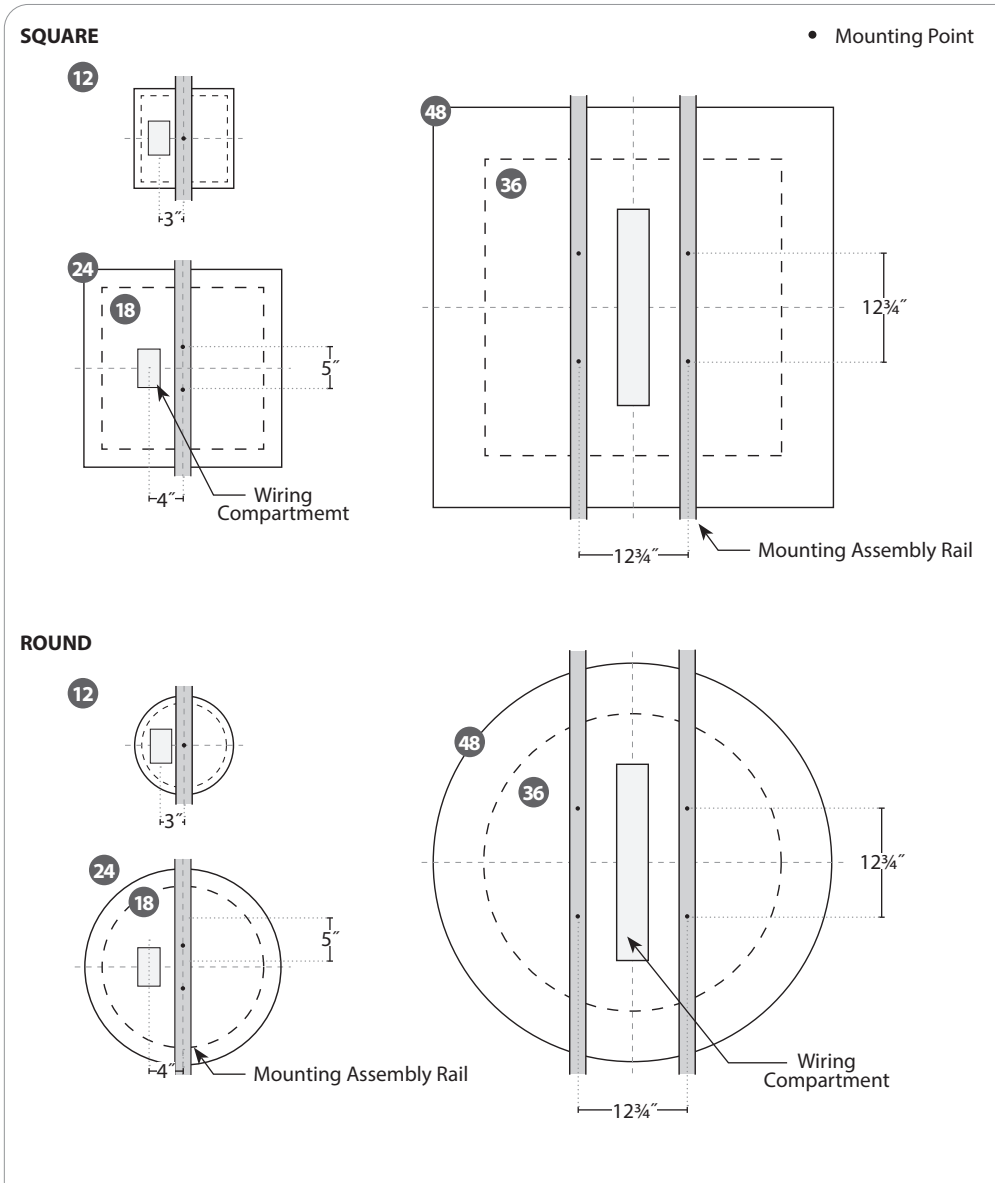

Gaze | Round & Square

Surface Flush / Surface Standoff

INSTALLATION INSTRUCTIONS

X1 — T-BAR — ON/OFF-GRID

MOUNTING PLAN

WARNING: Ground fixture in accordance with local and national electrical codes. Failure to do so may result in serious personal injury.

Gaze | Round & Square Surface Flush / Surface Standoff

INSTALLATION INSTRUCTIONS

PRUDENTIAL LTG.

PRULITE.COM 213.746.0360

X1 — T-BAR — ON/OFF-GRID

⚠️ MAY REQUIRE TWO PEOPLE TO INSTALL

INSTALLATION

NOTE: These instructions use t-bar mounting rail assembly, for 18" & 24" on-grid mounting using caddy clip, skip page 6. These instructions apply to round and square fixtures. Images may vary slightly base on fixture size.