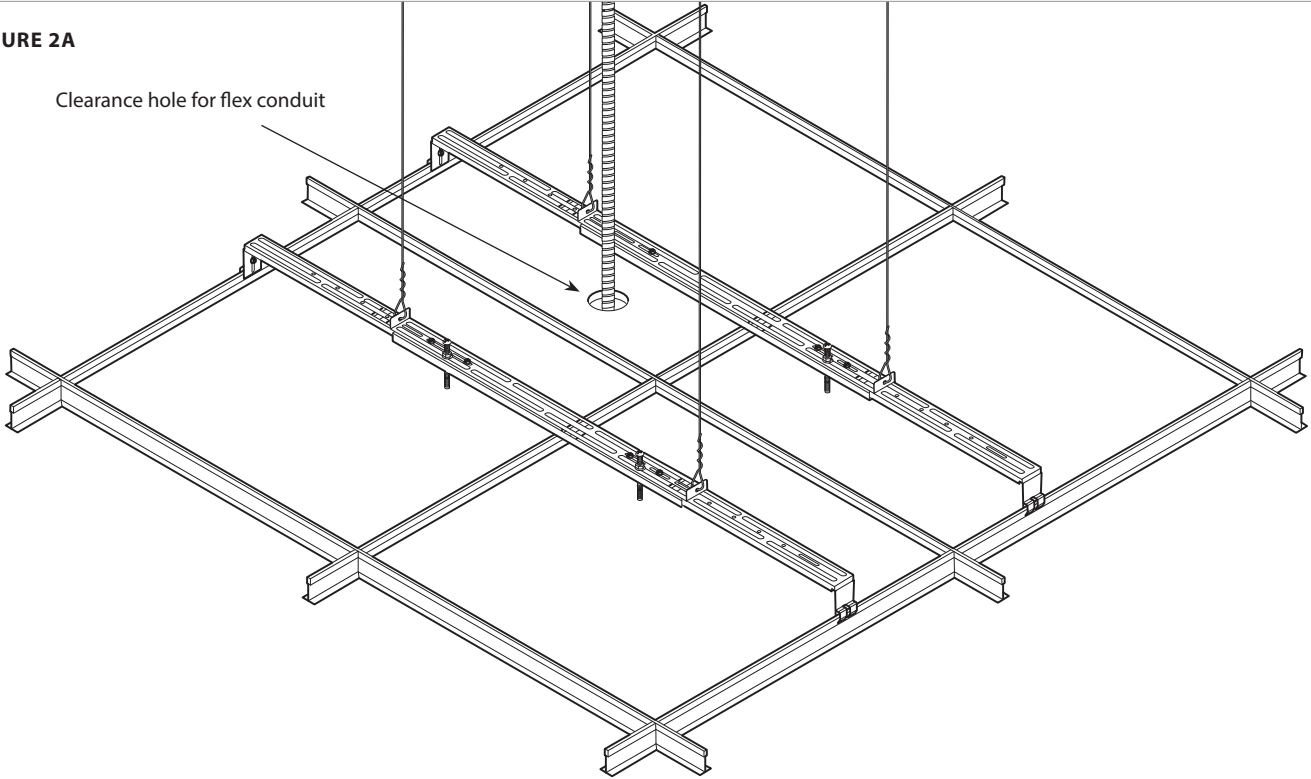

Gaze | Round & Square Surface Flush / Surface Standoff

INSTALLATION INSTRUCTIONS

X1 — T-BAR — ON/OFF-GRID

PRUDENTIAL LTG.

PRULITE.COM 213.746.0360

👤👤 MAY REQUIRE TWO PEOPLE TO INSTALL

FIGURE 2A

Clearance hole for flex conduit