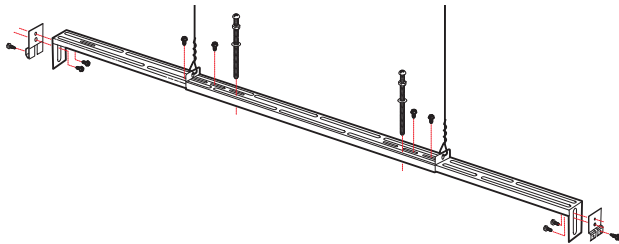

Gaze | Round & Square Surface Flush / Surface Standoff

INSTALLATION INSTRUCTIONS

X1 — T-BAR — ON/OFF-GRID

PRUDENTIAL LTG.

PRULITE.COM 213.746.0360

👤👤 MAY REQUIRE TWO PEOPLE TO INSTALL

MOUNTING OPTIONS

FIXTURE WEIGHTS:

	12"	18"	24"	36"	48"
ROUND LED	8lbs	17lbs	23lbs	44lbs	75lbs
SQUARE LED	9lbs	21lbs	28lbs	54lbs	100lbs

PARTS NOT INCLUDED:

PART	PART NO.	DESCRIPTION	QTY	
			12"	18", 24"
FOR 12", 18" + 24" ON-GRID MOUNTING ONLY:				
	Caddy IDS15	1 ⁵ / ₁₆ " T-Grid	1	2
	Caddy IDS915	9 ¹ / ₁₆ " T-Grid	1	2

PART	PART NO.	DESCRIPTION	QTY
T-BAR MOUNTING RAIL ASSEMBLY:			
		12", 18" + 24":	1
101962		36" + 48":	2

	100-00283-14	1/4-20 x 5" Round Hd. MS SL Type F	2*
	100-00165-14	1/4-20 Hex Nut	2*
	100-00008-14	1/4" x 1/2" Washer	2*
	100-00086-14	#6 x 3/8" Tek Screw	2*

18" & 24" ON GRID MOUNTING:

1) Attach CLOSED END and ¼-20 bolt into threaded hole on top of light fixture. Leave enough space to slide open end under.

2) Place fixture on grid and snap into place the OPEN END of caddy clip.