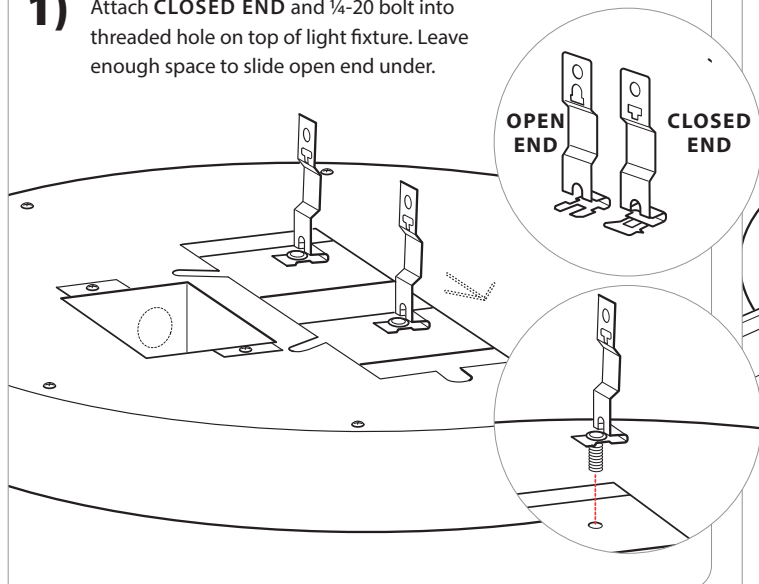

Gaze | Round & Square

Surface Flush / Surface Standoff

INSTALLATION INSTRUCTIONS

X1 — T-BAR — ON/OFF-GRID

PRUDENTIAL LTG.

PRULITE.COM 213.746.0360

2) Bring flex conduit to fixture and make wiring connections.

WIRING:

- HOT : BLACK
- NEUTRAL : WHITE
- GROUND : GREEN
- CONSTANT OR SECOND CIRCUIT HOT (EM) : RED
- LOW VOLTAGE (+) : PURPLE
- LOW VOLTAGE (-) : PINK

3) Mount fixture to mounting rail assembly by using ¼-20 x 5" bolt and threaded holes on fixture. Tighten bolts until fixture is snug against ceiling.

18" & 24" ON GRID MOUNTING:

1) Attach CLOSED END and ¼-20 bolt into threaded hole on top of light fixture. Leave enough space to slide open end under.

2) Place fixture on grid and snap into place the OPEN END of caddy clip.

WARNING: Ground fixture in accordance with local and national electrical codes. Failure to do so may result in serious personal injury.

Gaze | Round & Square Surface Flush / Surface Standoff

INSTALLATION INSTRUCTIONS