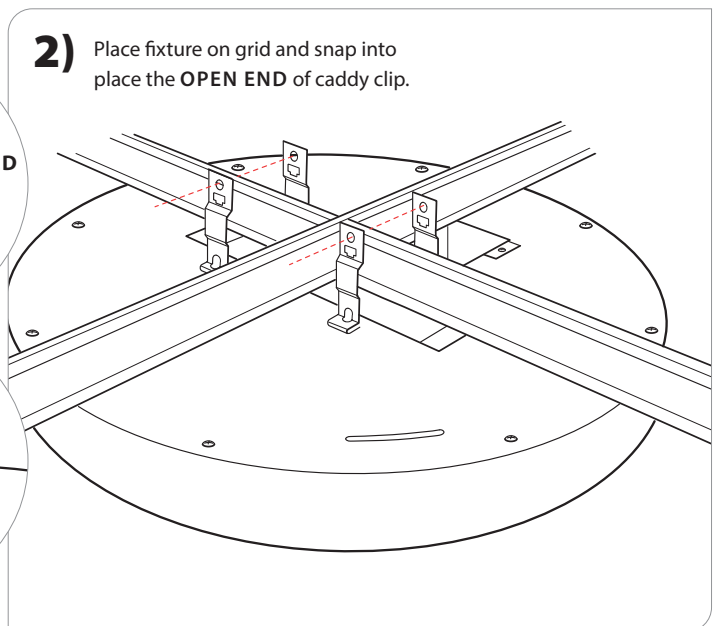

Gaze | Round & Square

Surface Flush / Surface Standoff

INSTALLATION INSTRUCTIONS

X1 — T-BAR — ON/OFF-GRID

PRUDENTIAL LTG.

PRULITE.COM 213.746.0360

2) Bring flex conduit to fixture and make wiring connections.

WIRING:

- HOT : BLACK
- NEUTRAL : WHITE
- GROUND : GREEN
- CONSTANT OR SECOND CIRCUIT HOT (EM) : RED
- LOW VOLTAGE (+) : PURPLE
- LOW VOLTAGE (-) : PINK

3) Mount fixture to mounting rail assembly by using ¼-20 x 5" bolt and threaded holes on fixture. Tighten bolts until fixture is snug against ceiling.

18" & 24" ON GRID MOUNTING:

1) Attach CLOSED END and ¼-20 bolt into threaded hole on top of light fixture. Leave enough space to slide open end under.

2) Place fixture on grid and snap into place the OPEN END of caddy clip.