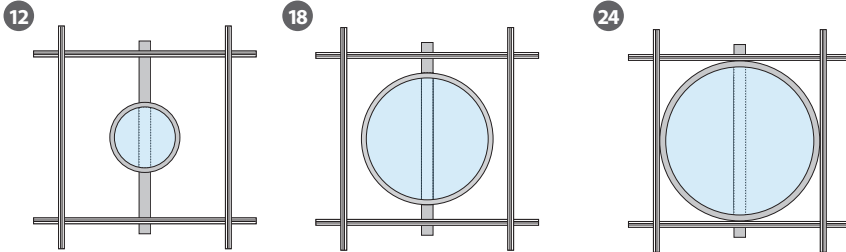

ROUND

WARNING: Ground fixture in accordance with local and national electrical codes. Failure to do so may result in serious personal injury.

Prudential Ltg. reserves the right to change design specifications or materials without notice. Please visit prulite.com for most current data.
© 2015 All rights reserved – All products manufactured at: Prudential Ltg. 1774 E. 21st Street, Los Angeles, CA 90058