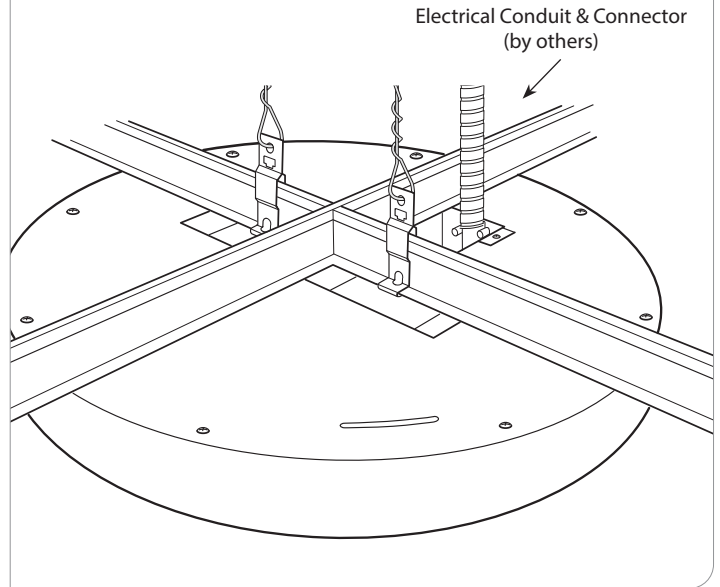

5) Install remaining ceiling tiles.

WARNING: Ground fixture in accordance with local and national electrical codes. Failure to do so may result in serious personal injury.

Prudential Ltg. reserves the right to change design specifications or materials without notice. Please visit prulite.com for most current data.
© 2015 All rights reserved – All products manufactured at: Prudential Ltg. 1774 E. 21st Street, Los Angeles, CA 90058