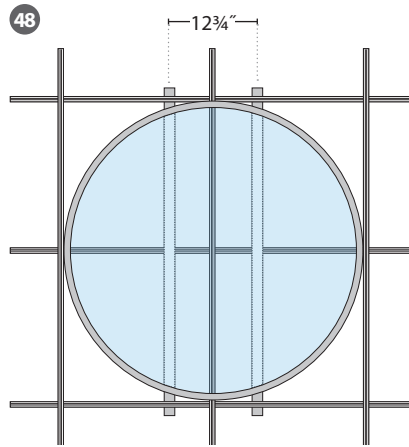

ROUND

WARNING: Ground fixture in accordance with local and national electrical codes. Failure to do so may result in serious personal injury.

Prudential Ltg. reserves the right to change design specifications or materials without notice. Please visit prulite.com for most current data.
© 2015 All rights reserved – All products manufactured at: Prudential Ltg. 1774 E. 21st Street, Los Angeles, CA 90058