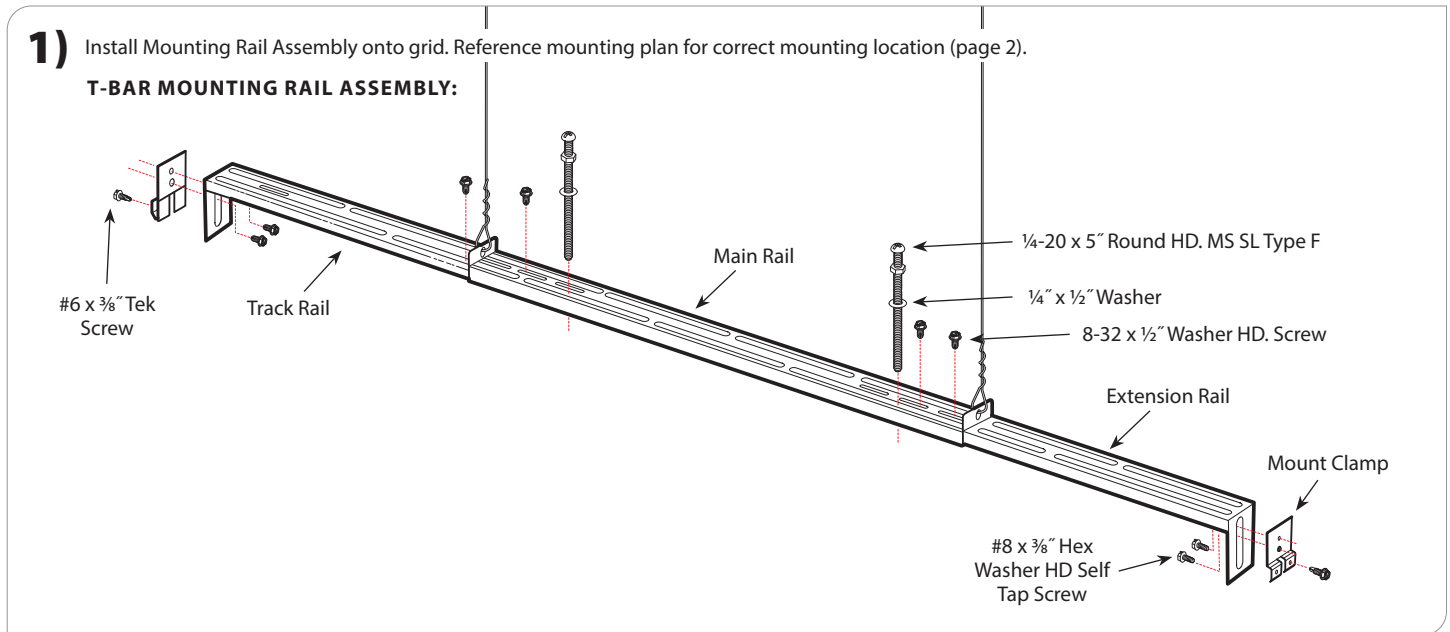

Gaze | Round & Square

Surface Flush / Surface Standoff

INSTALLATION INSTRUCTIONS

X1 — T-BAR — ON/OFF-GRID

MOUNTING PLAN

WARNING: Ground fixture in accordance with local and national electrical codes. Failure to do so may result in serious personal injury.

Gaze | Round & Square Surface Flush / Surface Standoff

INSTALLATION INSTRUCTIONS

PRUDENTIAL LTG.

PRULITE.COM 213.746.0360

X1 — T-BAR — ON/OFF-GRID

⚠️ MAY REQUIRE TWO PEOPLE TO INSTALL

INSTALLATION

NOTE: These instructions use t-bar mounting rail assembly, for 18" & 24" on-grid mounting using caddy clip, skip page 6. These instructions apply to round and square fixtures. Images may vary slightly base on fixture size.

WARNING: Ground fixture in accordance with local and national electrical codes. Failure to do so may result in serious personal injury.

Gaze | Round & Square Surface Flush / Surface Standoff

INSTALLATION INSTRUCTIONS