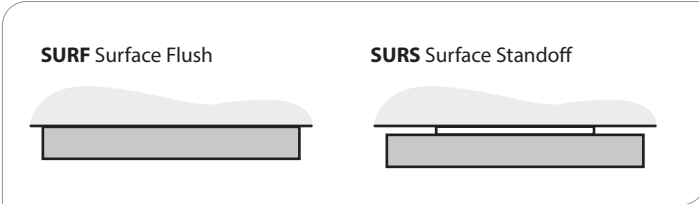

Gaze | Round & Square Surface Flush / Surface Standoff

INSTALLATION INSTRUCTIONS

X1 — T-BAR — ON/OFF-GRID

PRUDENTIAL LTG.

PRULITE.COM 213.746.0360

👤👤 MAY REQUIRE TWO PEOPLE TO INSTALL

MOUNTING OPTIONS

FIXTURE WEIGHTS: