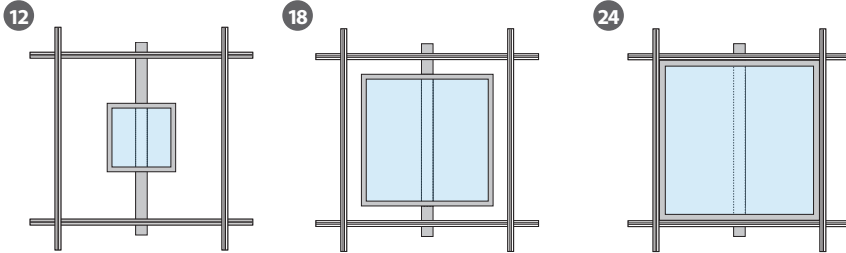

Gaze | Round & Square

Surface Flush / Surface Standoff

INSTALLATION INSTRUCTIONS

X1 — T-BAR — ON/OFF-GRID

PRUDENTIAL LTG.

PRULITE.COM 213.746.0360

⚠️ MAY REQUIRE TWO PEOPLE TO INSTALL

2x2 OFF- GRID MOUNTING

SQUARE