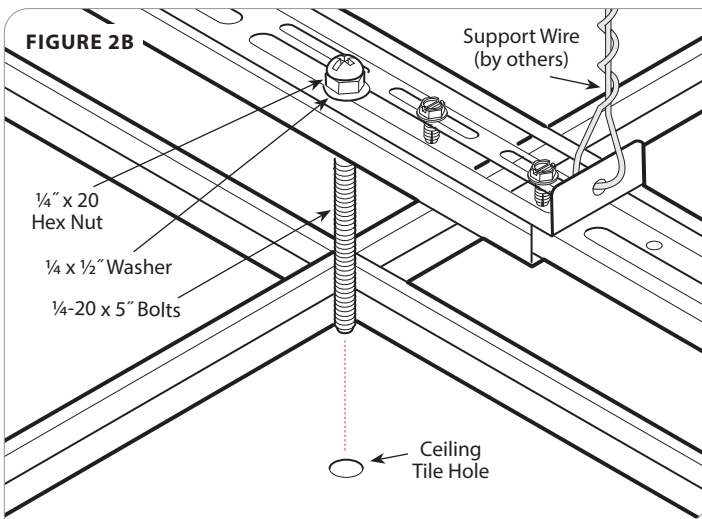

1/4" x 20 Hex Nut

1/4 x 1/2" Washer

1/4-20 x 5" Bolts

Ceiling Tile Hole

FIGURE 2C

Support Wire (by others)

1/4" x 20 Hex Nut

1/4" x 1/2" Washer