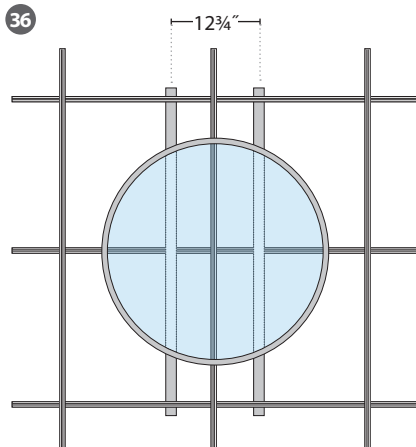

ROUND

WARNING: Ground fixture in accordance with local and national electrical codes. Failure to do so may result in serious personal injury.

Prudential Ltg. reserves the right to change design specifications or materials without notice. Please visit prulite.com for most current data.
© 2015 All rights reserved – All products manufactured at: Prudential Ltg. 1774 E. 21st Street, Los Angeles, CA 90058