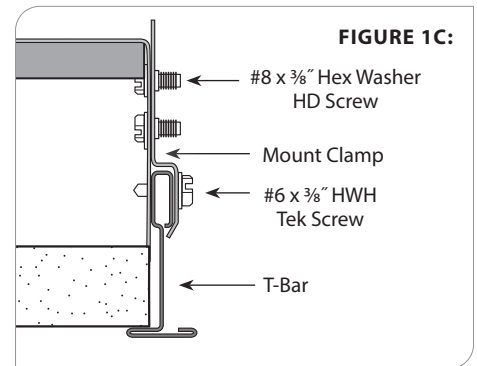

Gaze | Round & Square Surface Flush / Surface Standoff

INSTALLATION INSTRUCTIONS

PRUDENTIAL LTG.

PRULITE.COM 213.746.0360

X1 — T-BAR — ON/OFF-GRID

⚠️ MAY REQUIRE TWO PEOPLE TO INSTALL

INSTALLATION

NOTE: These instructions use t-bar mounting rail assembly, for 18" & 24" on-grid mounting using caddy clip, skip page 6. These instructions apply to round and square fixtures. Images may vary slightly base on fixture size.