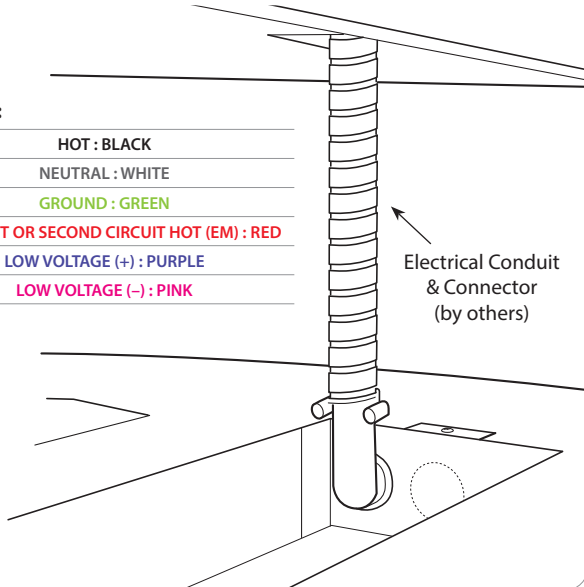

Gaze | Round & Square

Surface Flush / Surface Standoff

INSTALLATION INSTRUCTIONS

X1 — T-BAR — ON/OFF-GRID

PRUDENTIAL LTG.

PRULITE.COM 213.746.0360

2) Bring flex conduit to fixture and make wiring connections.

WIRING:

- HOT : BLACK
- NEUTRAL : WHITE
- GROUND : GREEN
- CONSTANT OR SECOND CIRCUIT HOT (EM) : RED
- LOW VOLTAGE (+) : PURPLE
- LOW VOLTAGE (-) : PINK

3) Mount fixture to mounting rail assembly by using ¼-20 x 5" bolt and threaded holes on fixture. Tighten bolts until fixture is snug against ceiling.

18" & 24" ON GRID MOUNTING:

1) Attach CLOSED END and ¼-20 bolt into threaded hole on top of light fixture. Leave enough space to slide open end under.

2) Place fixture on grid and snap into place the OPEN END of caddy clip.