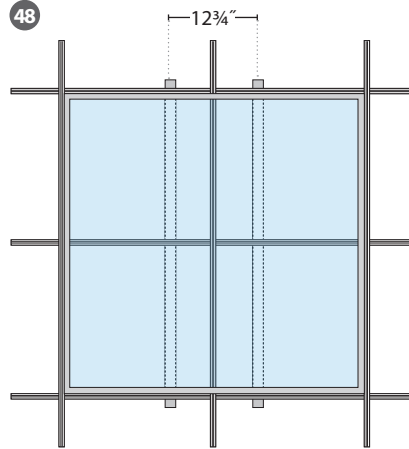

Gaze | Round & Square

Surface Flush / Surface Standoff

PRUDENTIAL LTG.

PRULITE.COM 213.746.0360

INSTALLATION INSTRUCTIONS

X1 — T-BAR — ON/OFF-GRID

2x2 ON- GRID MOUNTING

(SEE PAGES 7-8 FOR 18"-24" ON-GRID MOUNTING)

SQUARE