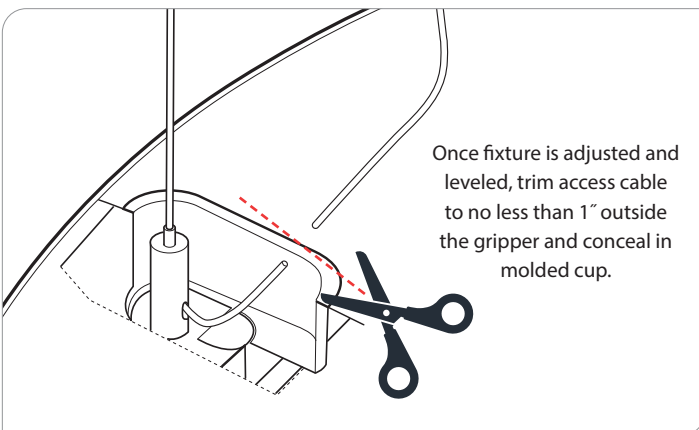

INSTALLATION INSTRUCTIONS

X3 — HARD CEILING

CABLE MOUNT NO POWER DROP: