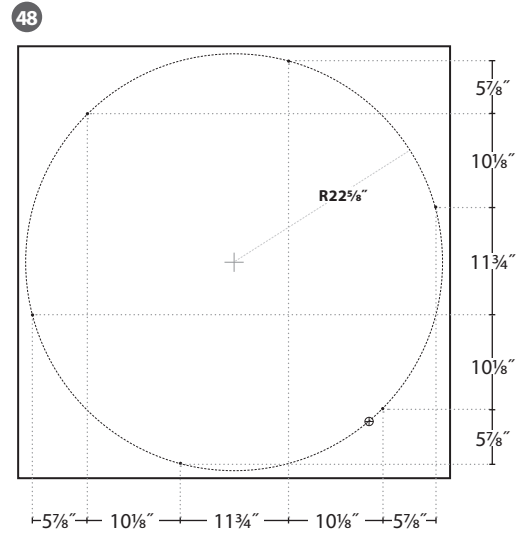

Gaze | Round & Square

CAX & CCAX Pendant Mount

INSTALLATION INSTRUCTIONS

PRUDENTIAL LTG.

PRULITE.COM 213.746.0360

X3 — HARD CEILING

MAY REQUIRE TWO PEOPLE TO INSTALL

CA CABLE MOUNTING DIMENSIONS

SQUARE:

⊕ 7/8" K.O. for Cord Drop

• Mounting Locations

WARNING: Ground fixture in accordance with local and national electrical codes. Failure to do so may result in serious personal injury.

Prudential Ltg. reserves the right to change design specifications or materials without notice. Please visit prulite.com for most current data.
© 2015 All rights reserved – All products manufactured at: Prudential Ltg. 1774 E. 21st Street, Los Angeles, CA 90058