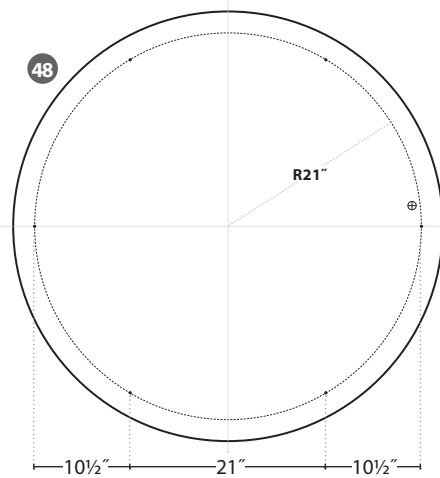

INSTALLATION INSTRUCTIONS

X3 — HARD CEILING

⚠️ MAY REQUIRE TWO PEOPLE TO INSTALL

CA CABLE MOUNTING DIMENSIONS

ROUND:

12

18

24

36

48

⊕ 7/8" K.O. for Cord Drop

- Mounting Locations

WARNING: Ground fixture in accordance with local and national electrical codes. Failure to do so may result in serious personal injury.

Gaze | Round & Square