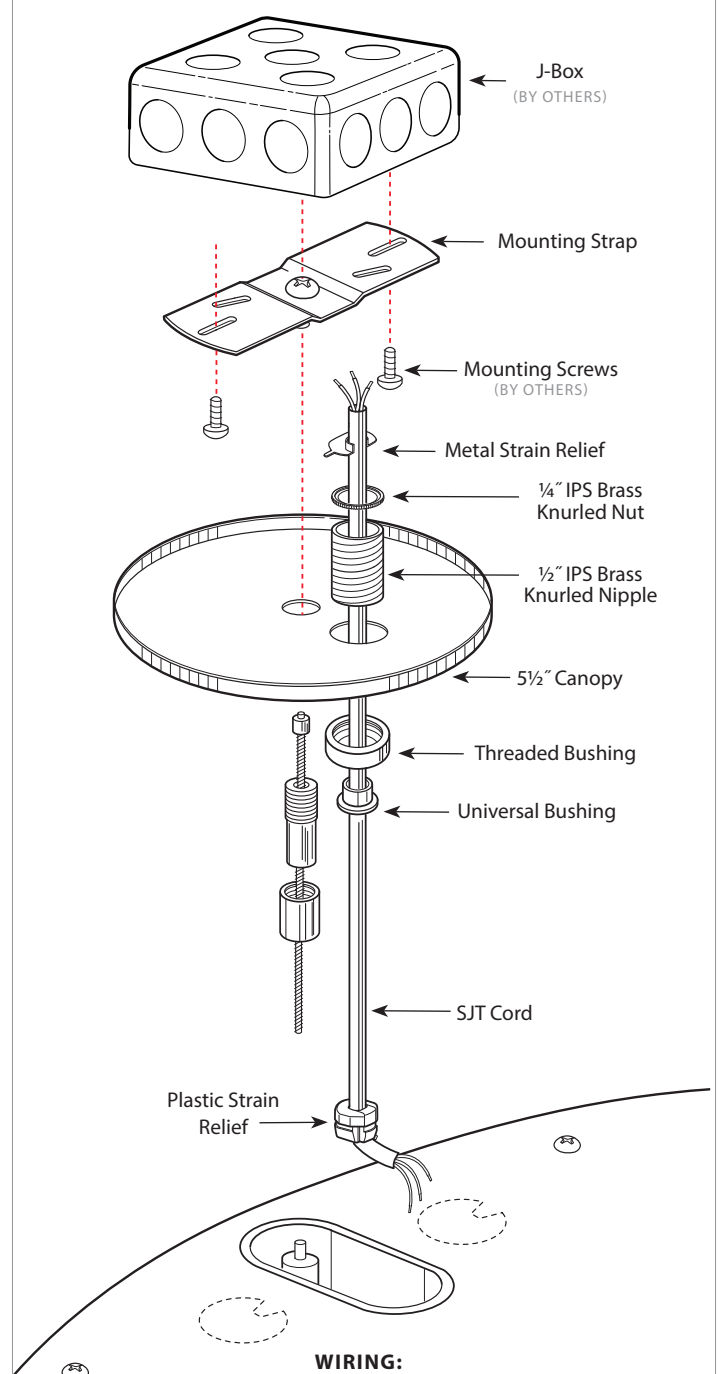

36

48

⊕ 7/8" K.O. for Cord Drop

- Mounting Locations

WARNING: Ground fixture in accordance with local and national electrical codes. Failure to do so may result in serious personal injury.

Gaze | Round & Square

⊕ 7/8" K.O. for Cord Drop

• Mounting Locations

WARNING: Ground fixture in accordance with local and national electrical codes. Failure to do so may result in serious personal injury.

Prudential Ltg. reserves the right to change design specifications or materials without notice. Please visit prulite.com for most current data.
© 2015 All rights reserved – All products manufactured at: Prudential Ltg. 1774 E. 21st Street, Los Angeles, CA 90058

INSTALLATION INSTRUCTIONS

X3 — HARD CEILING

CABLE MOUNT NO POWER DROP:

CABLE MOUNT WITH POWER DROP:

WIRING:

- HOT : BLACK
- NEUTRAL : WHITE
- GROUND : GREEN
- CONSTANT OR SECOND CONDUIT HOT (EM) : RED
- LOW VOLTAGE (+) : PURPLE
- LOW VOLTAGE (-) : PINK