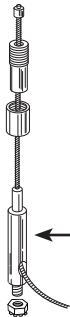

Gaze | Round & Square CAX & CCAX Pendant Mount

INSTALLATION INSTRUCTIONS

PRUDENTIAL LTG.

PRULITE.COM 213.746.0360

X3 — HARD CEILING

PART	PART NO.	DESCRIPTION	QTY
------	----------	-------------	-----

MOUNTING STRAP KIT:

19031	X3 Mounting Strap	12", 18" + 24":	4
		36" + 48":	6

FIXTURE WEIGHTS:

	12"	18"	24"	36"	48"
ROUND LED	8lbs	17lbs	23lbs	44lbs	75lbs
SQUARE LED	9lbs	21lbs	28lbs	54lbs	100lbs

SUPPORT CABLE:

100-00039-08	53"	Support Cable & Crimp	12", 18" + 24":	4
100-00085-08	100"	¼-20 Coupler & Ring	36" + 48":	6
100-00042-08	200"			

(CABLE GRIPPER WILL BE INSTALLED BY FACTORY)

	100-00284-14	½" IPS Brass Nipple	SINGLE FEED:	1
			DUAL FEED:	2
	100-00239-14	½" IPS Brass Knurled Nut	SINGLE FEED:	1
			DUAL FEED:	2
	100-00006-08	5½" Ø Canopy (1 Hole) (CAX NON-POWERED)	12", 18" + 24":	3
			36" + 48":	5
	28975	5½" Ø SPF Canopy (2 Hole) (CCAX - POWERED)	SINGLE FEED:	1
	65392	5½" Ø DPF Canopy (3 Hole) (CCAX POWERED)	DUAL FEED:	1
	100-00264-14	Metal Strain Relief Bushing	SINGLE FEED:	1
			DUAL FEED:	2
	100-00319-14	WHITE Threaded Bushing	SINGLE FEED:	1
	100-00316-14	BLACK Threaded Bushing	DUAL FEED:	2
	100-00318-14	WHITE ⅝" Universal Bushing	SINGLE FEED:	1
	100-00321-14	BLACK ⅝" Universal Bushing	DUAL FEED:	2

PLASTIC STRAIN RELIEF:

100-00228-14	WHITE	3/4 Wire	SINGLE FEED:	1
100-00309-14	BLACK		DUAL FEED:	2
100-00346-14	WHITE	5/6 Wire	SINGLE FEED:	1
100-00308-14	BLACK		DUAL FEED:	2

18GA SJT CORD:

	3 WIRE	4 WIRE	5 WIRE	6 WIRE
WHITE	100-00023-09	100-00024-09	100-00912-09	100-01002-09
BLACK	100-00956-09	100-00025-09	100-00933-09	100-00317-09