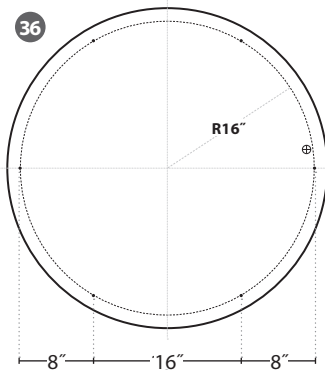

INSTALLATION INSTRUCTIONS

X3 — HARD CEILING

⚠️ MAY REQUIRE TWO PEOPLE TO INSTALL

CA CABLE MOUNTING DIMENSIONS

ROUND:

12

18

24

36

48

⊕ 7/8" K.O. for Cord Drop

- Mounting Locations

WARNING: Ground fixture in accordance with local and national electrical codes. Failure to do so may result in serious personal injury.

Gaze | Round & Square