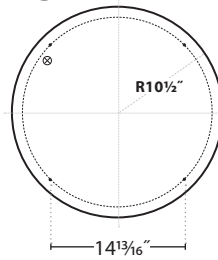

INSTALLATION INSTRUCTIONS

X3 — HARD CEILING

⚠️ MAY REQUIRE TWO PEOPLE TO INSTALL

CA CABLE MOUNTING DIMENSIONS

ROUND:

12

18

24

36

48

⊕ 7/8" K.O. for Cord Drop

- Mounting Locations

WARNING: Ground fixture in accordance with local and national electrical codes. Failure to do so may result in serious personal injury.

Gaze | Round & Square