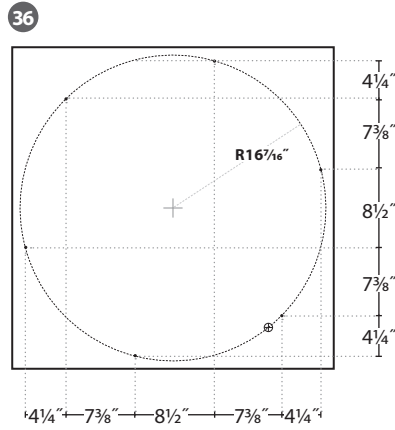

Gaze | Round & Square

CAX & CCAX Pendant Mount

INSTALLATION INSTRUCTIONS

PRUDENTIAL LTG.

PRULITE.COM 213.746.0360

X3 — HARD CEILING

MAY REQUIRE TWO PEOPLE TO INSTALL

CA CABLE MOUNTING DIMENSIONS

SQUARE:

⊕ 7/8" K.O. for Cord Drop

• Mounting Locations

WARNING: Ground fixture in accordance with local and national electrical codes. Failure to do so may result in serious personal injury.

Prudential Ltg. reserves the right to change design specifications or materials without notice. Please visit prulite.com for most current data.
© 2015 All rights reserved – All products manufactured at: Prudential Ltg. 1774 E. 21st Street, Los Angeles, CA 90058