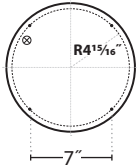

INSTALLATION INSTRUCTIONS

X3 — HARD CEILING

⚠️ MAY REQUIRE TWO PEOPLE TO INSTALL

CA CABLE MOUNTING DIMENSIONS

ROUND:

12

18

24

36

48

⊕ 7/8" K.O. for Cord Drop

- Mounting Locations

WARNING: Ground fixture in accordance with local and national electrical codes. Failure to do so may result in serious personal injury.

Gaze | Round & Square