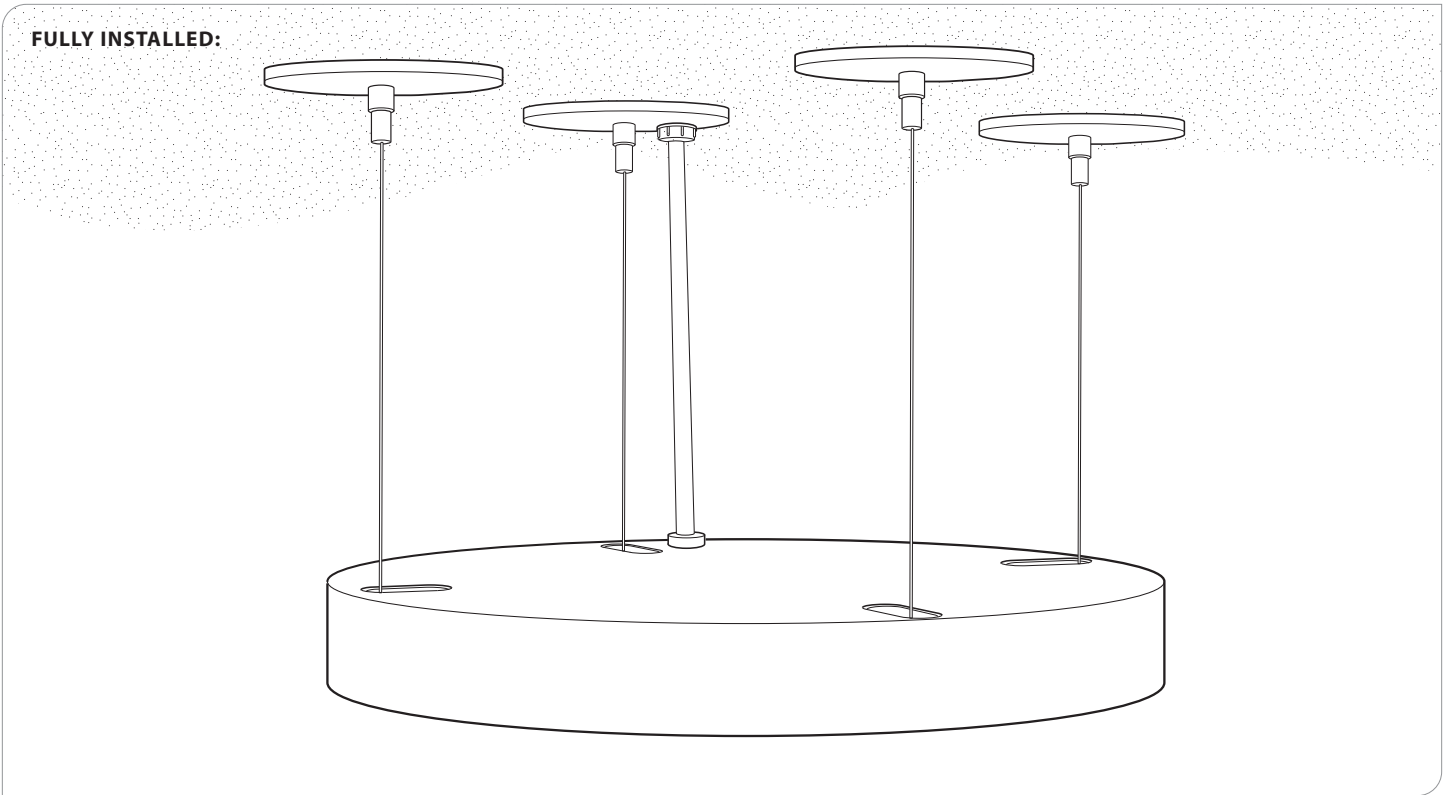

INSTALLATION INSTRUCTIONS

X3 — HARD CEILING

WARNING: Ground fixture in accordance with local and national electrical codes. Failure to do so may result in serious personal injury.