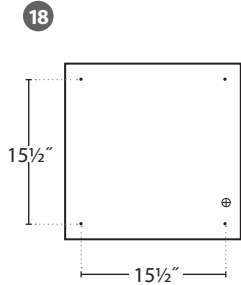

36

48

⊕ 7/8" K.O. for Cord Drop

- Mounting Locations

WARNING: Ground fixture in accordance with local and national electrical codes. Failure to do so may result in serious personal injury.

Gaze | Round & Square

CAX & CCAX Pendant Mount

INSTALLATION INSTRUCTIONS

PRUDENTIAL LTG.

PRULITE.COM 213.746.0360

X3 — HARD CEILING

MAY REQUIRE TWO PEOPLE TO INSTALL

CA CABLE MOUNTING DIMENSIONS

SQUARE: