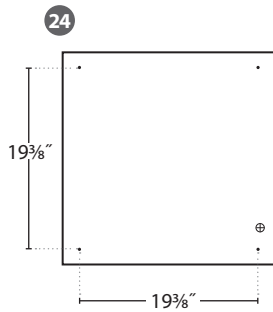

Gaze | Round & Square

CAX & CCAX Pendant Mount

INSTALLATION INSTRUCTIONS

PRUDENTIAL LTG.

PRULITE.COM 213.746.0360

X3 — HARD CEILING

MAY REQUIRE TWO PEOPLE TO INSTALL

CA CABLE MOUNTING DIMENSIONS

SQUARE:

⊕ 7/8" K.O. for Cord Drop

• Mounting Locations

WARNING: Ground fixture in accordance with local and national electrical codes. Failure to do so may result in serious personal injury.

Prudential Ltg. reserves the right to change design specifications or materials without notice. Please visit prulite.com for most current data.
© 2015 All rights reserved – All products manufactured at: Prudential Ltg. 1774 E. 21st Street, Los Angeles, CA 90058