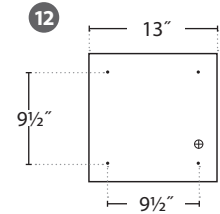

36

48

⊕ 7/8" K.O. for Cord Drop

- Mounting Locations

WARNING: Ground fixture in accordance with local and national electrical codes. Failure to do so may result in serious personal injury.

Gaze | Round & Square

CAX & CCAX Pendant Mount

INSTALLATION INSTRUCTIONS

PRUDENTIAL LTG.

PRULITE.COM 213.746.0360

X3 — HARD CEILING

MAY REQUIRE TWO PEOPLE TO INSTALL

CA CABLE MOUNTING DIMENSIONS

SQUARE: