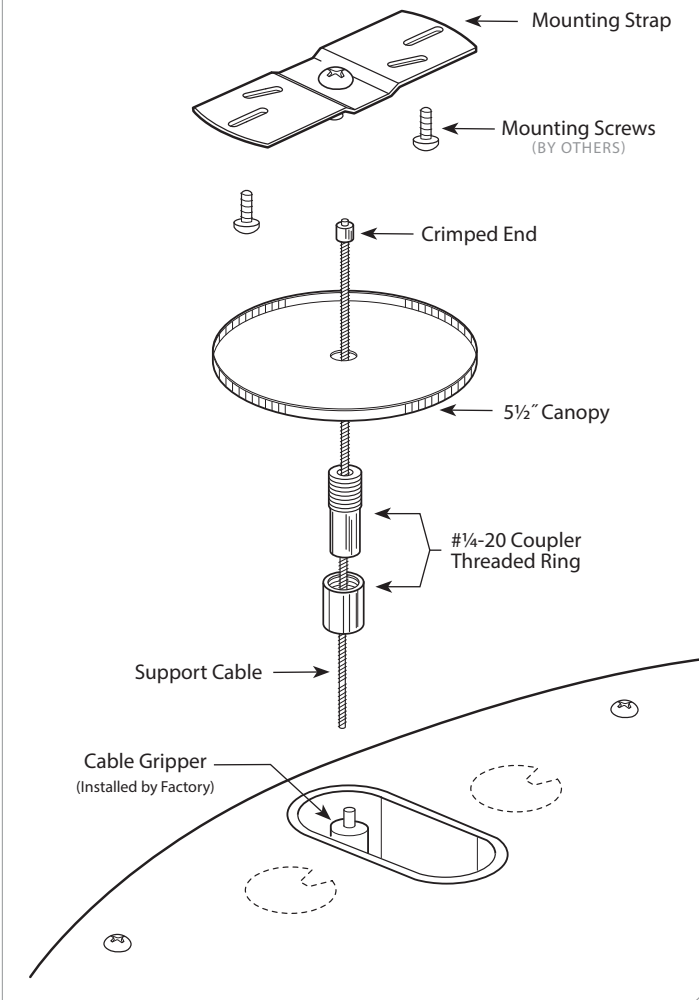

INSTALLATION INSTRUCTIONS

X3 — HARD CEILING

CABLE MOUNT NO POWER DROP: