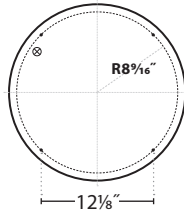

INSTALLATION INSTRUCTIONS

X3 — HARD CEILING

⚠️ MAY REQUIRE TWO PEOPLE TO INSTALL

CA CABLE MOUNTING DIMENSIONS

ROUND:

12

18

24

36

48

⊕ 7/8" K.O. for Cord Drop

- Mounting Locations

WARNING: Ground fixture in accordance with local and national electrical codes. Failure to do so may result in serious personal injury.

Gaze | Round & Square