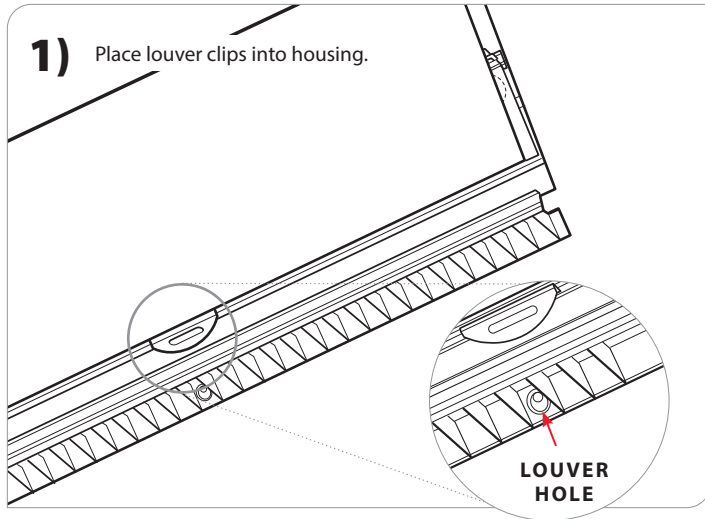

INSTALLATION INSTRUCTIONS

PART	PART NO.	DESCRIPTION	QTY
	See Order	Louvers	1
	100-00414-14	#6 x 3/16 Flat Undercut Screw	3
	169314	Louver Clip	3

WARNING: Ground fixture in accordance with local and national electrical codes. Failure to do so may result in serious personal injury. Fixture Installations should ONLY be done by a qualified licensed electrical professional.