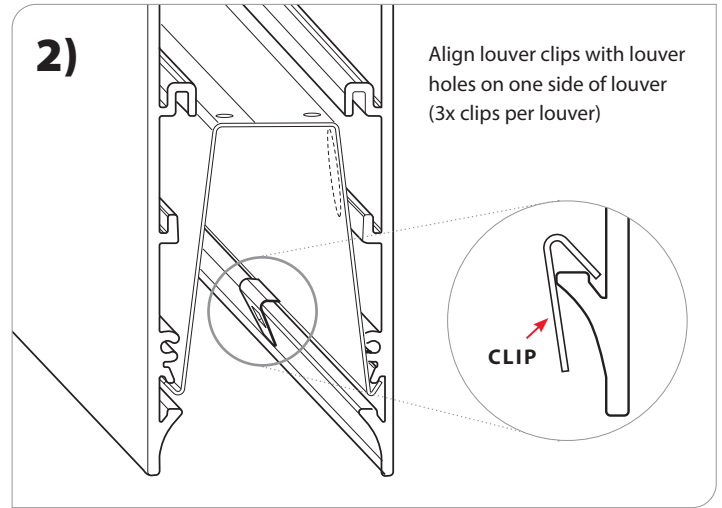

INSTALLATION INSTRUCTIONS

PART	PART NO.	DESCRIPTION	QTY
	See Order	Louvers	1
	100-00414-14	#6 x 3/16 Flat Undercut Screw	3
	169314	Louver Clip	3

WARNING: Ground fixture in accordance with local and national electrical codes. Failure to do so may result in serious personal injury. Fixture Installations should ONLY be done by a qualified licensed electrical professional.