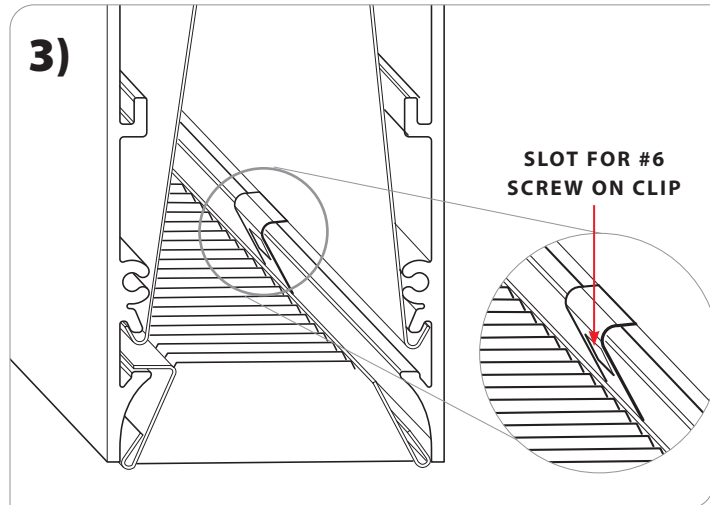

INSTALLATION INSTRUCTIONS

PART	PART NO.	DESCRIPTION	QTY
	See Order	Louvers	1
	100-00414-14	#6 x 3/16 Flat Undercut Screw	3
	169314	Louver Clip	3

WARNING: Ground fixture in accordance with local and national electrical codes. Failure to do so may result in serious personal injury. Fixture Installations should ONLY be done by a qualified licensed electrical professional.