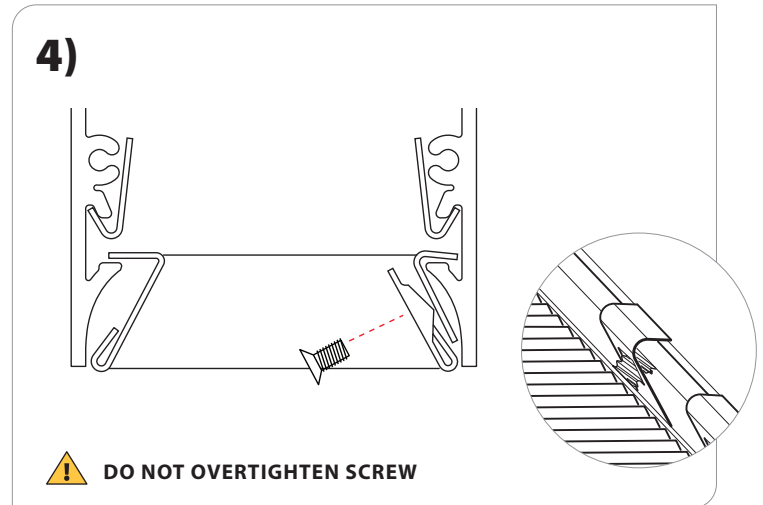

INSTALLATION INSTRUCTIONS

PART	PART NO.	DESCRIPTION	QTY
	See Order	Louvers	1
	100-00414-14	#6 x 3/16 Flat Undercut Screw	3
	169314	Louver Clip	3

WARNING: Ground fixture in accordance with local and national electrical codes. Failure to do so may result in serious personal injury. Fixture Installations should ONLY be done by a qualified licensed electrical professional.