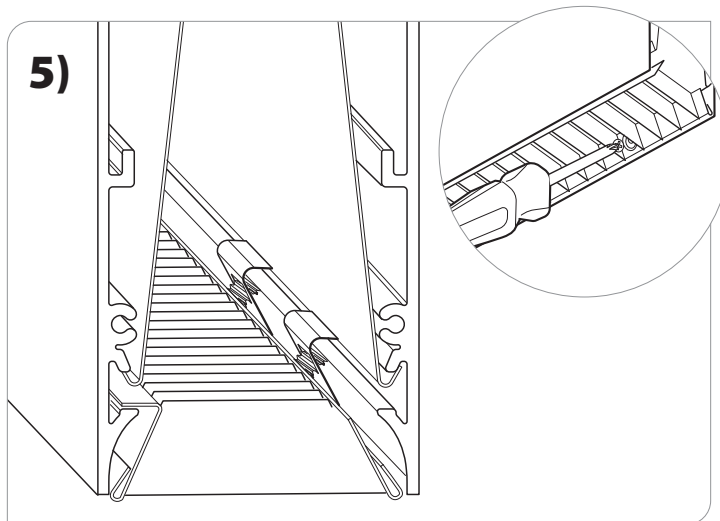

INSTALLATION INSTRUCTIONS

PART	PART NO.	DESCRIPTION	QTY
	See Order	Louvers	1
	100-00414-14	#6 x 3/16 Flat Undercut Screw	3
	169314	Louver Clip	3

WARNING: Ground fixture in accordance with local and national electrical codes. Failure to do so may result in serious personal injury. Fixture Installations should ONLY be done by a qualified licensed electrical professional.