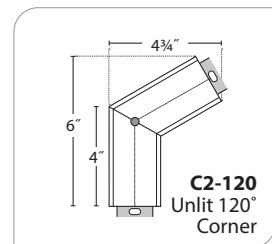

CORNERS

SNAPPRO

NOTE: All corners available S1 square only