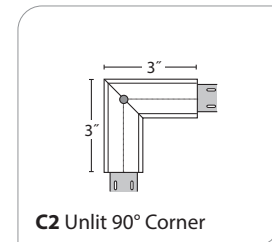

HALFSNAPPRO

NOTE: All corners available HSS square only