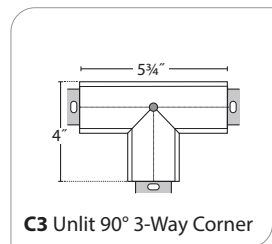

CORNERS

SNAPPRO

NOTE: All corners available S1 square only