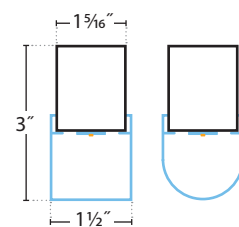

NEW HIGHER LUMEN LEVELS

UP TO **138** LM/W

	LO	MO	SO	HO
lm/ft	515	880	1200	1550
w/ft	3.75	6.5	9.4	12.5

Low Output:
HSS-PRO-LED35-LO-SAL
2067 Delivered Lumens
15 Watts
138 lm/w

NOW UP TO
1600
LUMENS/FT

SERIES	LED COLOR	OUTPUT	NOMINAL LENGTH	SHIELDING	COLOR/ FINISH	CIRCUITING	VOLTAGE	MOUNTING	CEILING SYSTEMS	DRIVERS	OPTIONS, SENSORS & CORNERS
HSS-PRO Square	LED27 2700K (90CRI)	LO Low	2' 3'	SAL Satin Acrylic Lens	TMW Textured Matte White	SC Single Circuit	UNV (120-277)	SUR Surface or Wall Mount (Standard)	X1 T-Bar 1 5/16" or 3/4" Exposed (Standard) Consult factory for 3/4" Tegular	ND Non-Dimming DM01 0-10v, 1% Dimming (Standard) LDE5 Lutron 5-Series EcoSystem LED	EMHE CA T20 Emergency Battery (1350 Delivered lumens; CA Title 20 compliant; 4' or longer) ETS-DR Iota ETS-DR Emergency Transfer Switch EBCP1G/2G Single/ Dual Gang (Electrical Box Cover Plate/Mud Ring) JAB 90 CRI, ECO 30W Driver Only (consult factory for pricing)
HSR-PRO Round	LED3 3000K LED35 3500K LED4 4000K LED3-90 90CRI LED35-90 90CRI LED4-90 90CRI LED5-90 90CRI	MO Medium SO Standard HO High PROG Programmable Light Output (Specify desired lm/ft or w/ft)	4' 5' 6' 7' 8' R (Row length in 1' increments) SML Symmetric Row Length Row lengths are typically made up of 8' and 4' fixtures, (eg. 12' row is (1) 8' and (1) 4'), unless SRL Symmetric Row Lengths are spec'd	Y GW Gloss White (Standard) Y Premium Color CC Custom Color	CA48", 96" or 144" Aircraft Cable (Adjustable)	UNV (120-277) 347 (Emergency battery requires a Step Down transformer)	X3 Hard Ceiling X6 Slot Grid or Interlude	LDE1 Lutron Hi-lume 1% EcoSystem LED (Soft fade on, fade-to-black dimming) ECO 1% 0-10v, EldoLED (Logarithmic dimming std) ECDA 1% DALI, EldoLED (Logarithmic dimming std) SOLO 0.1% 0-10v, EldoLED (Dim-to-dark, Logarithmic dimming std) SODA 0.1% DALI, EldoLED (Dim-to-dark, Logarithmic dimming std)	ENL Enlighted SU-5E-IOT LUX Phillips DL LVOC Lutron Vive (Occ & RF) LVRF Lutron Vive (RF Only) NXSMP Hubbell (Occ)		
											CORNERS: C2 Unlit 90° 2-Way C2-120 Unlit 120° 2-Way C3 Unlit 90° 3-Way C3-120 Unlit 120° 3-Way C4 Unlit 90° 4-Way All corners available HSS square only

VISIT PRULITE.COM FOR ALL SNAPPRO SERIES SPECIFICATIONS