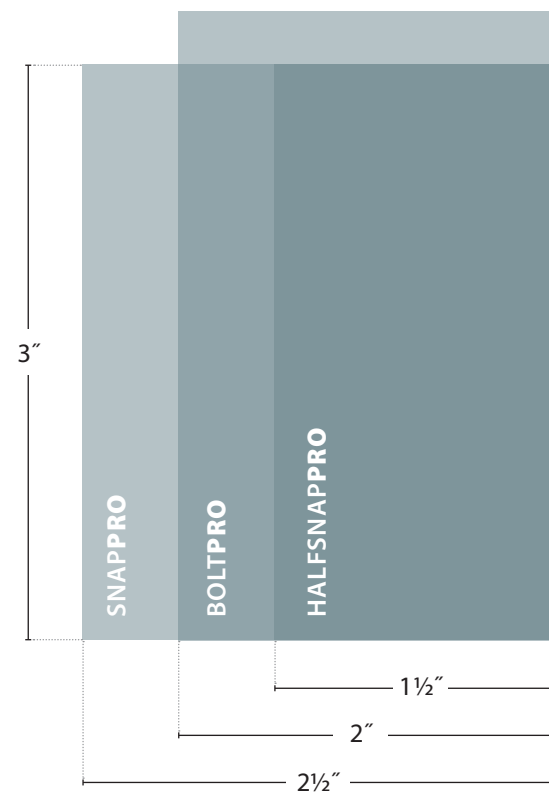

— Actual Sizes