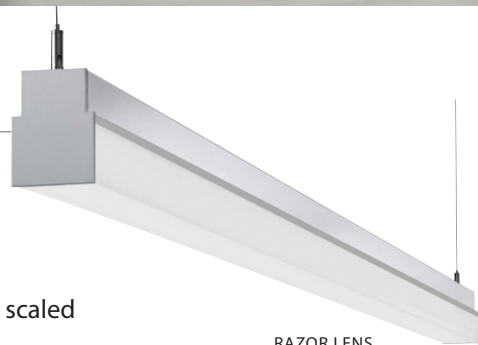

RAZOR LENS

NEW HIGHER LUMEN LEVELS

	LO	MO	SO	HO
SAL: lm/ft	540	920	1275	1625
WA: lm/ft	430	740	1030	1285
LLP: lm/ft	540	920	1275	1625
w/ft	3.75	6.5	9.4	12.5

S1-LED35-LO-SAL	2163	Delivered Lumens
	15	Watts
	144	lm/w

SE-RIES	LED COLOR	OUT-PUT	NOMINAL LENGTH	SHIELD-ING	COLOR/FINISH	VOLT-AGE	MOUNT-ING	CEILING SYSTEMS	DRIVERS	OPTIONS, SENSORS & CORNERS	
R1-Pro Round	LED27 2700K (90CRI)	LO Low	2' 3'	SAL Satin Acrylic Lens (JAB Title 24 compliant)	TMW Textured Matte White	UNV (120-277)	SUR Surface or Wall Mount	X1 T-Bar 1 1/2" or 3/4" Exposed (Standard) Consult factory for 3/4" T-Bar	ND Non-Dimming DM01 0-10v, 1% Dimming (Standard)	EMHE Emergency Battery (1350 Delivered lumens, CA Title 20 compliant, 4' or longer)	TRS Tamper-Resistant Screws EBCP1G/2G Single/ Dual Gang (Electrical Box Cover Plate/Mud Ring) JAB 90 CRI, ECO 30W Driver Only (Consult factory for pricing)
S1-Pro Square	LED3 3000K	MO Medium	4' 5'	WA White Acrylic Lens (NA RZ-Pro)	Y Premium Color	347 (Emergency battery requires a Step Down transformer)	CA48", 96" or 144" Aircraft Cable (Adjustable)	X3 Hard Ceiling X6 Slot Grid or Interlude	LDE5 Lutron 5-Series EcoSystem LED LDE1 Lutron Hi-lume 1% Eco-System LED (Soft fade on, fade-to-black)	ETS-DR Iota ETS-DR Emergency Transfer Switch EMC Emergency Circuiting	505* WattStopper Ultrasonic Occupancy (SUR on wall mount only) 505-STEP: Dim to 50% 505-DM: Dim to 1% LUX Phillips DL ENL Enlighted SU-5E-IOT LVOC Lutron Vive (Occ & RF) LVRF Lutron Vive (RF Only) NXSMF Hubbell (Occ) * NA < 4'. Sensor off center for 6' or 8' fixtures
RZ-Pro Razor Sharp Edged Lens	LED35 3500K LED4 4000K LED3-90 90CRI LED35-90 90CRI LED4-90 90CRI LED5-90 90CRI	SO Standard HO High PROG Programmable Light Output (Specify desired lm/ft or w/ft)	6' 7' 8' R (Row length in 1" increments) SRL Sym-metric Row Length (Row lengths are typically made up of 8' and 4' fixtures, (eg. 12' row is (1) 8' and (1) 4'), unless SRL Symmetric Row Lengths are specified NOTE: Individual fixtures are NOT intended for row mounting	LLP Linear Prismatic Acrylic Lens for LED (Stack optics, R1 Only) NOTE: All canopies are painted the same color as the fixture. Consult factory to specify	CC Custom Color			ECO 1% 0-10v, EldoLED (Logarithmic dimming std) ECDA 1% DALI, EldoLED (Logarithmic dimming std) SOLO 0.1% 0-10v, EldoLED (Dim-to-dark, Logarithmic dimming std) SODA 0.1% DALI, EldoLED (Dim-to-dark, Logarithmic dimming std)	205-ON/OFF WattStopper PIR Occupancy (No power to fixture) 205-DM WattStopper PIR Occupancy (Sets to min. dimming level) 211-FSP* WattStopper DLH & Infrared Occupancy 211-FSP-L2: 8' Mtg. Height, 48" Dia. Coverage 211-FSP-L3: 20' Mtg. Height, 40" Dia. Coverage (Adds 6" to fixture length)	CORNERS: C2 Unlit 90° 2-Way C2-120 Unlit 120° 2-Way C3 Unlit 90° 3-Way	C3-120 Unlit 120° 3-Way C4 Unlit 90° 4-Way All corners available S1 and RZ only

VISIT PRULITE.COM FOR ALL SNAPPRO SERIES SPECIFICATIONS