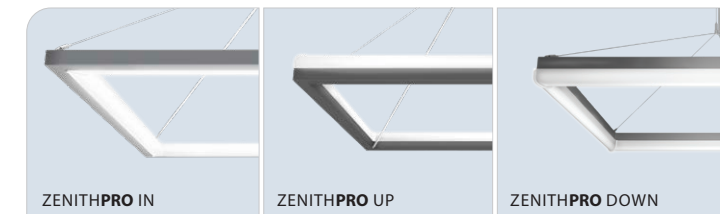

ZENITHPRO IN

ZENITHPRO UP

ZENITHPRO DOWN

SERIES	NOMINAL LENGTH	LED COLOR	OUTPUT	SHIELDING	COLOR/ FINISH	CIRCUITING	VOLT- AGE	MOUNTING	CEILING SYSTEMS	DRIVERS	OPTIONS			
IN: ZIS-PRO Square Lens	22 2' x 2'	LED27 2700K (90CRI)	LO Low	SAL Satin Acrylic Lens	TMW Textured Matte aWhite	SC Single Circuit	UNV (120-277)	4SPM48", 96" or 144" Square Cast Aluminum Canopy (4SPM: 2', 3', 4')	X1 T-Bar Exposed	ND Non-Dimming DM01 0-10v, 1% Dimming (Standard)	EMHE Emergen- cy Battery (1350 Delivered lumens, CA Title 20 compliant)			
	33 3' x 3'		MO Medium									Y Premium Color	ECO 1% 0-10v, EldoLED (Logarithmic dimming std)	ETS-DR Iota ETS- DR Emergency Transfer Switch
ZIR-PRO Round Lens	44 4' x 4'	LED3 3000K	SO Standard		YGW Gloss White (Standard)			4RPM48", 96" or 144" Round Cast Aluminum Canopy (Min from fixture to ceil- ing 22: 14', 33: 22', 44: 30')	X3 Hard Ceiling	LDE5 Lutron 5-Series EcoSystem LED	IBC Insulated Braided Cord			
OUT: ZES-PRO Square Lens	IN & OUT: 48 4' x 8'	LED35 3500K	HO High					MPCA48", 96" or 144" Monopoint Mounting (Min from fixture to ceiling 22: 14', 33: 22', 44: 30')	X6 Slot Grid	LDE1 Lutron Hi-lume 1% EcoSystem LED (Soft fade on, fade-to-black)	EBCP1G/2G Sing- gle/ Dual Gang (Electrical Box Cover Plate/Mud Ring)			
	ZER-PRO Round Lens	IN : 14 1' x 4'	LED4 4000K	PROG Program- mable Light Output (Specify desired lm/ft or w/ft)	CC Custom Color			NOTE: Fixture may spin with air movement CA48", 96" or 144" Aircraft Cable (Adjustable)		ECO 1% 0-10v, EldoLED (Logarithmic dimming std)				
UP: ZUS-PRO Square Lens	24 2' x 4'	LED3- 90	90CRI					NOTE: Fixture may spin with air movement CA48", 96" or 144" Aircraft Cable (Adjustable)		ECDA 1% DALI, EldoLED (Logarithmic dimming std)				
		ZUR-PRO Round Lens	LED35- 90	90CRI					SUR Surface or Wall Mount (Hard ceiling only)		SOLO 0.1% 0-10v, EldoLED (Dim-to-dark, Logarithmic dimming std)			
DOWN: ZDS-PRO Square Lens		LED4- 90	90CRI							SODA 0.1% DALI, EldoLED (Dim-to-dark, Logarithmic dimming std)				
		ZDR-PRO Round Lens	LED5- 90	90CRI										

VISIT PRULITE.COM FOR ALL SNAPPRO SERIES SPECIFICATIONS