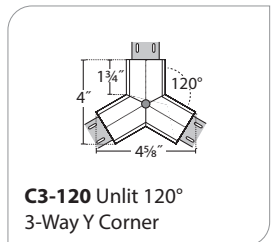

HALFSNAPPRO

NOTE: All corners available HSS square only