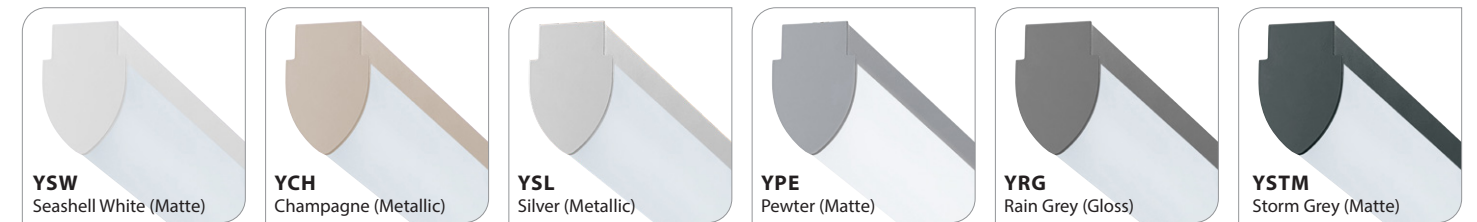

### SNAPPRO

NOTE: All corners available S1 square only

### HALFSNAPPRO

NOTE: All corners available HSS square only

## PREMIUM COLORS

NO SET UP FEES — QUICK LEAD TIMES

Please note that as of May 1<sup>st</sup>, 2017 the following colors have been changed to matte finishes; YSTM, YSKM, YFGM, YSRM, YDAM. To match a previous order with a glossy finish please remove the 'M', e.g. 'YST' instead of 'YSTM.'