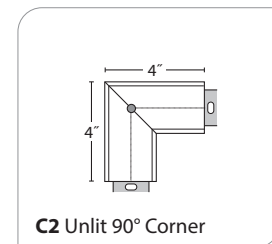

CORNERS

SNAPPRO

NOTE: All corners available S1 square only