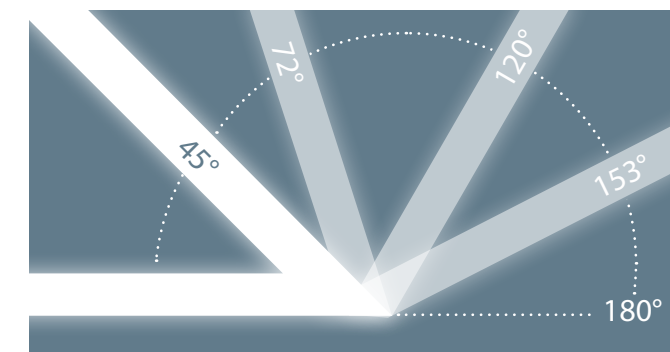

BOLTPRO

Lit Corners in 1° Increments