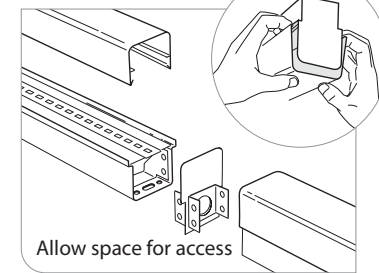

ADJOINING DETAIL

SNAPPRO