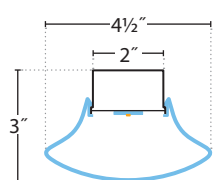

NEW HIGHER LUMEN LEVELS

UP TO **126** LM/W

	LO	MO	SO	HO
lm/ft	500	850	1180	1475
w/ft	4.5	7	10	12

FLAIR-PRO-LED35-SO-SAL

4728	Delivered Lumens
37	Watts
126	lm/w

SE-RIES	LED COLOR	OUT-PUT	NOMINAL LENGTH	SHIELD-ING	COLOR/FINISH	VOLT-AGE	MOUNT-ING	CEILING SYSTEMS	DRIVERS	OPTIONS & SENSORS
FLAIR-PRO Snap-Pro-Flair	LED27 2700K (90CRI)	LO Low	2'	SAL Satin Acrylic (WA Lens N/A)	TMW Textured Matte White	UNV (120-277)	SUR Surface or Wall Mount	X1 T-Bar 1 1/16" or 9/16"	ND Non-Dimming	EMHE CA T20 Emergency Battery (1350 Delivered lumens; CA Title 20 compliant; 4' or longer)
	LED3 3000K	MO Medium	3'							
	LED35 3500K	SO Standard	4'							
	LED4 4000K	HO High	5'							
	LED3-90 90CRI	PROG Programmable Light Output (Specify desired lm/ft or w/ft)	6'							
LED4-90 90CRI		7'	R (Row length in 1' increments)	Y Premium Color	347 (Emergency battery requires a Step Down transformer)	CA48", 96" or 144" Aircraft Cable (Adjustable)	X3 Hard Ceiling	DM01 0-10v, 1% Dimming (Standard)	ETS-DR Iota ETS-DR Emergency Transfer Switch	
LED5-90 90CRI		8'	SML Sym-metric Row Length	CC Custom Color			X6 Slot Grid	LDE5 Lutron 5-Series EcoSystem LED	EBCP1G / 2G Single / Dual Gang (Electrical Box Cover Plate/ Mud Ring)	
			Row lengths are typically made up of 8' and 4' fixtures, (eg. 12' row is (1) 8' and (1) 4'), unless SRL Symmetric Row Lengths are spec'd	NOTE: All canopies are painted the same color as the fixture. Consult factory to specify				LDE1 Lutron Hi-lume 1% EcoSystem LED (Soft fade on, fade-to-black dimming)	TRs Tamper-Resistant Screws	
			NOTE: Individual fixtures are NOT intended for row mounting					ECO 1% 0-10v, EldoLED (Logarithmic dimming std)	SENSORS: 205-ON/OFF WattStopper PIR Occupancy (No power to fixture)	
								ECDA 1% DALI, EldoLED (Logarithmic dimming std)	205-DM WattStopper PIR Occupancy (Sets to min. dimming level)	
								SOLO 0.1% 0-10v, EldoLED (Dim-to-dark, Logarithmic dimming std)	LUX Phillips DL	
								SODA 0.1% DALI, EldoLED (Dim-to-dark, Logarithmic dimming std)	ENL Enlighted SU-5E-IOT	
									LVOC Lutron Vive (Occ & RF)	
									LVRf Lutron Vive (RF Only)	
									NXSMP Hubbell (Occ)	
									505 WattStopper Ultrasonic Occupancy (SUR on wall mount only)	
									505-STEP: Dim to 50%	
									505-DM: Dim to 1%	
									NOTE: NA <4' Sensor off center for 6' or 8' fixtures	

VISIT PRULITE.COM FOR ALL SNAPPRO SERIES SPECIFICATIONS