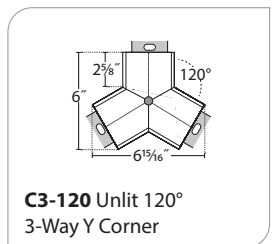

CORNERS

SNAPPRO

NOTE: All corners available S1 square only