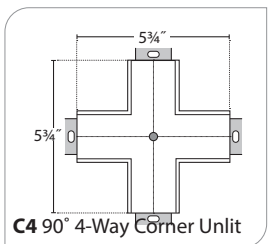

CORNERS

SNAPPRO

NOTE: All corners available S1 square only