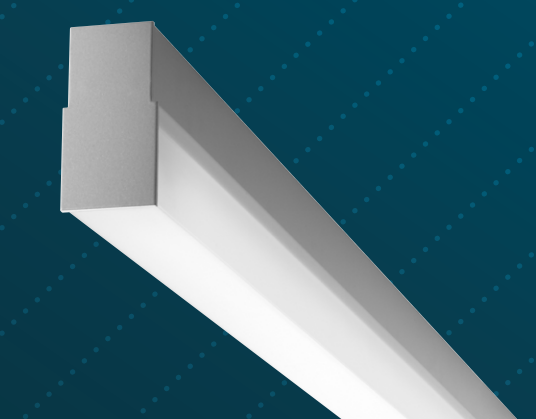

— Actual Sizes

BOLTPRO

Lit Corners in 1° Increments

Integrated Sensors in all Shapes

Sensors install  
anywhere in a row  
while maintaining  
8' mounting points

**SNAPPRO AERO**  
Retro style

**SNAPPRO FLAIR**  
Linear or stairwells

**HALFSNAPPRO**  
Square or round lens