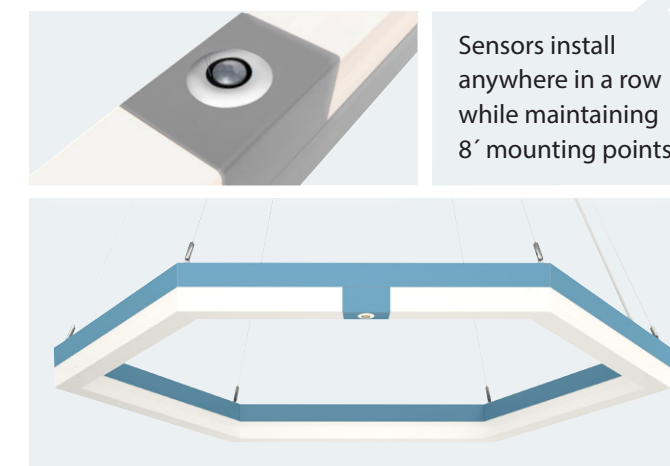

**SNAPPRO ROUND**  
Satin or linear prismatic  
for stack lighting

COMPARISON

	SNAPPRO	VS.	BOLTPRO
<b>CORNERS</b>	Unlit 90° & 135° 2-3-4 Way		Lit 45° - 180° 2-3-4 Way
<b>LENGTH</b>	1' Increments		1/16" Increments
<b>SENSORS</b>	Adds 3" section to end of individual or row		Integrated No extra length required
<b>HOUSING</b>	Steel		Extruded aluminum
<b>ENDCAPS</b>	Stamped		Cast

— Actual Sizes

BOLTPRO

Lit Corners in 1° Increments

Integrated Sensors in all Shapes

Sensors install  
anywhere in a row  
while maintaining  
8' mounting points

**SNAPPRO AERO**  
Retro style

**SNAPPRO FLAIR**  
Linear or stairwells