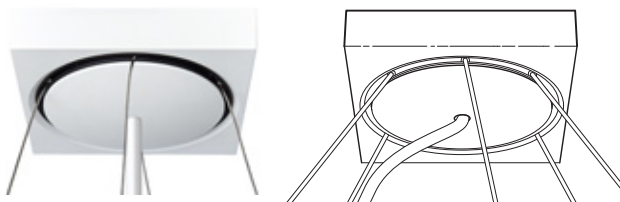

### MOUNTING

CA 48", 96" & 144": 5" Canopies

**3RPM48", 96" or 144":** Round Cast Aluminum Canopy  
3SPM: 2', 3', 4' (3 Cables)

**3SPM48", 96" or 144":** Round Cast Aluminum Canopy  
3SPM: 2', 3', 4' (3 Cables)