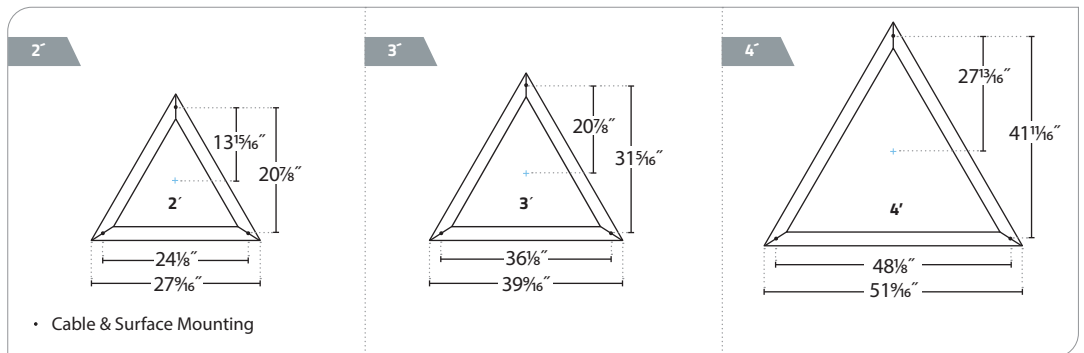

MOUNTING DIMENSIONS

Choose from one of our Premium Colors with no set-up fee.

For paint chip samples, please email: info@prulite.com