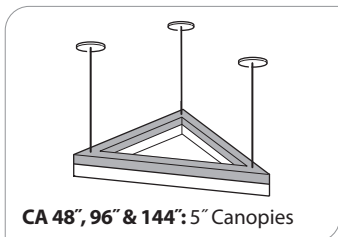

MOUNTING

CA 48", 96" & 144": 5" Canopies

3RPM48", 96" or 144": Round Cast Aluminum Canopy
3SPM: 2', 3', 4' (3 Cables)