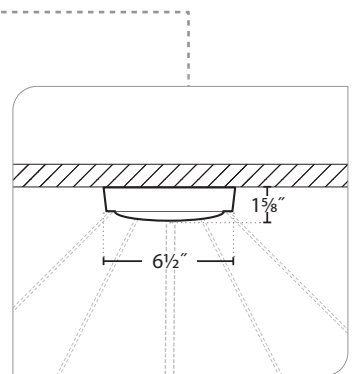

### SENSOR MOUNTING LOCATION

Sensor box is always centered in one lens

Consult factory for other sensors.  
**NOTE:** Sensor plate will match fixture color

### MOUNTING

CA 48", 96" & 144": 5" Canopies

**3RPM48", 96" or 144":** Round Cast Aluminum Canopy  
3SPM: 2', 3', 4' (3 Cables)

**3SPM48", 96" or 144":** Round Cast Aluminum Canopy  
3SPM: 2', 3', 4' (3 Cables)