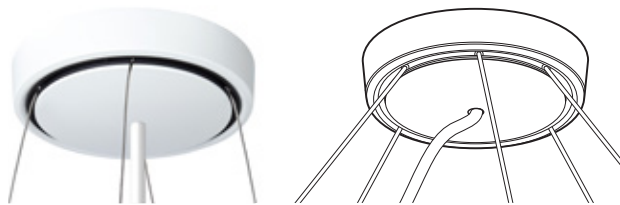

### MOUNTING

CA 48", 96" & 144": 5" Canopies

**3RPM48", 96" or 144":** Round Cast Aluminum Canopy  
3SPM: 2', 3', 4' (3 Cables)

**3SPM48", 96" or 144":** Round Cast Aluminum Canopy  
3SPM: 2', 3', 4' (3 Cables)