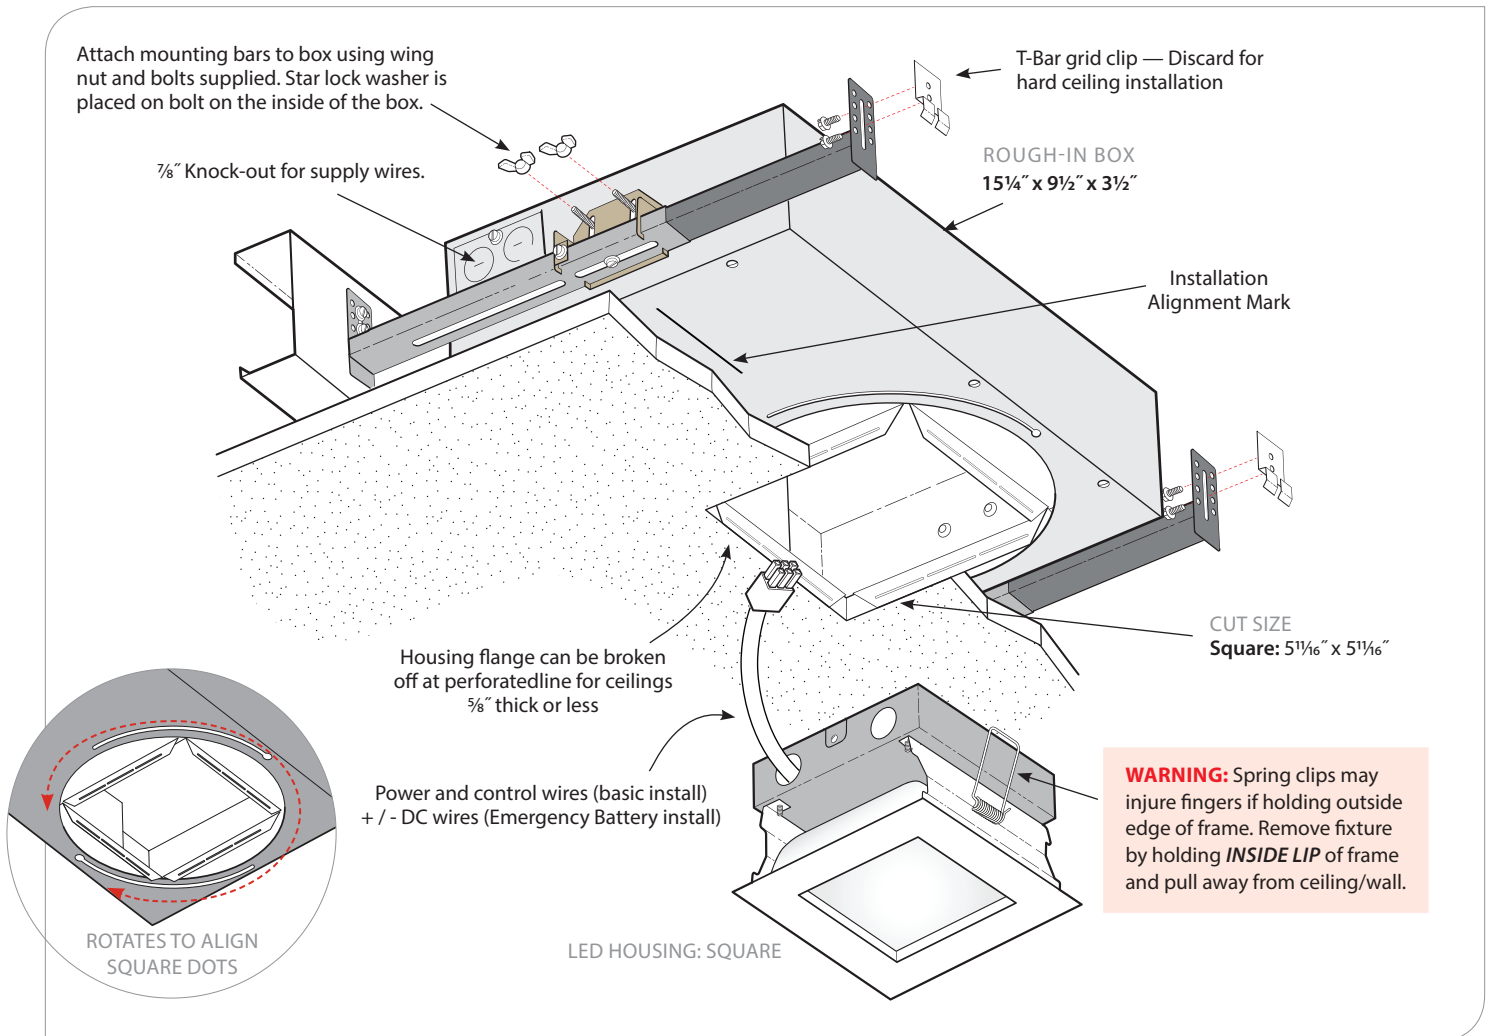

Stream™ Dot | Recessed Square

INSTALLATION INSTRUCTIONS

X3R (INCLUDES ROUGH-IN BOX)

PRUDENTIAL LTG.

PRULITE.COM 213.746.0360

BASIC INSTALLATION

LED DRIVER IN LED HOUSING

1. Mounting bars are adjustable for joist spacing from 16"-24". Attach bars to rough-in box using hardware provided.
2. Run supply wires through knock-out on either access plate on end of rough-in box using appropriate strain relief.

LED HOUSING INSTALLATION

3. Connect power and control (if included) wires from LED housing to supply wires in rough-in box.
4. Rotate box spring upward to allow passage through cutout in ceiling until the flange is flush against the ceiling. The springs will rotate back and hold module in place.

EMERGENCY BATTERY INSTALLATION

EMERGENCY BATTERY AND LED DRIVER IN ROUGH-IN BOX

1. Mounting bars are adjustable for ceiling joist spacing from 16"-24". Attach bars to rough-in box using hardware provided.
2. Run supply wires through knock-out on either access plate on box using appropriate strain relief.

LED HOUSING INSTALLATION

3. Connect + / - DC wires from LED housing to matching wires in rough-in box.
4. Rotate box spring upward to allow passage through cutout in ceiling until the flange is flush against the ceiling. The springs will rotate back and hold LED housing in place.