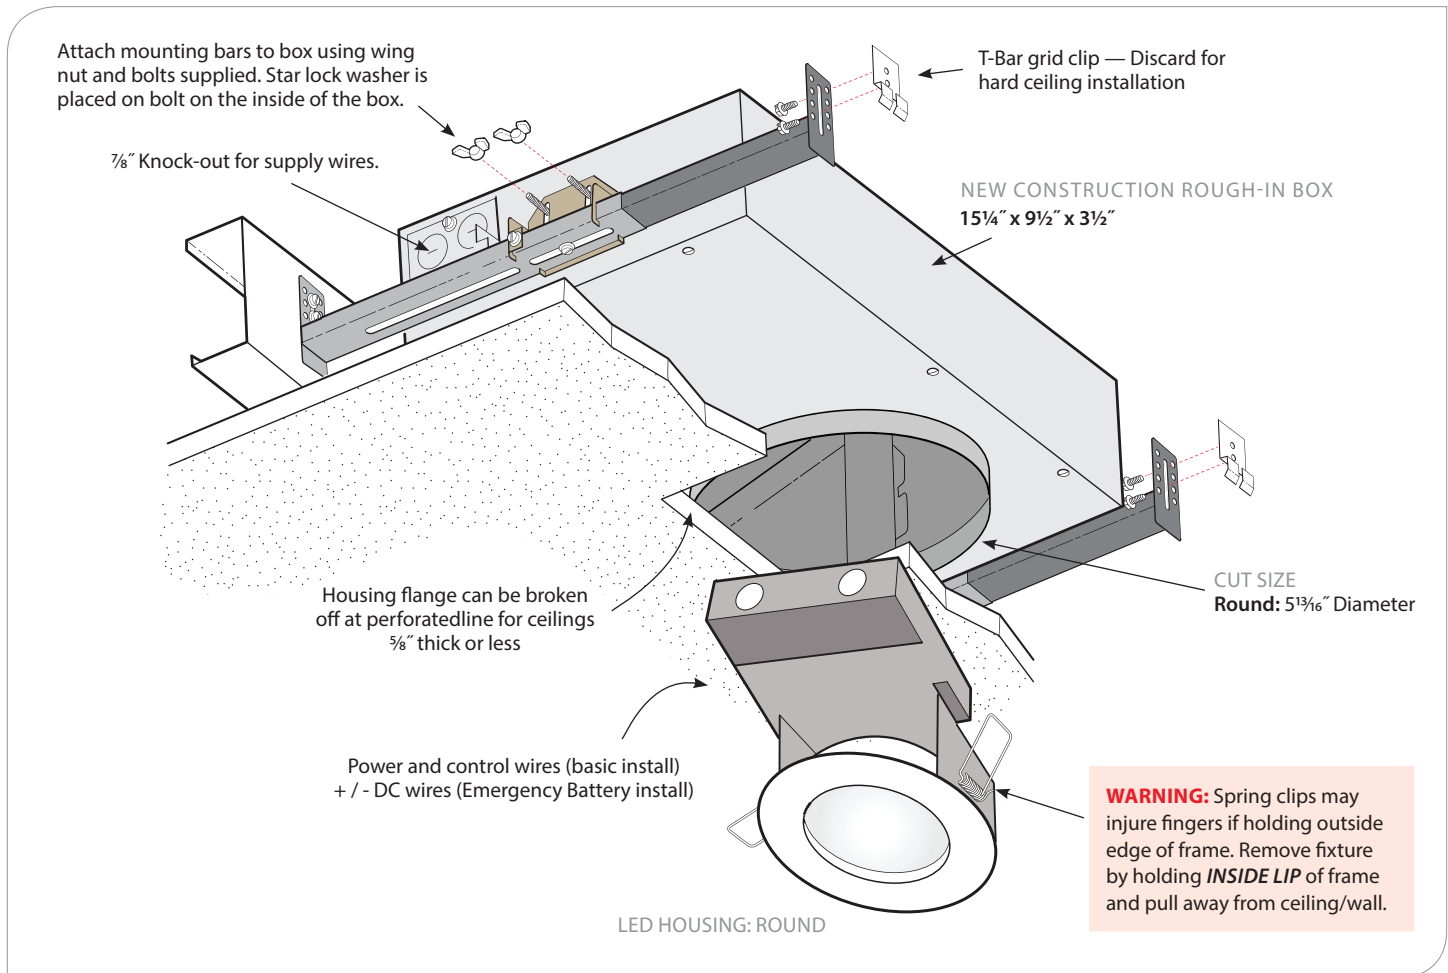

Stream™ Dot | Recessed Round

INSTALLATION INSTRUCTIONS

X3R (INCLUDES ROUGH-IN BOX)

PRUDENTIAL LTG.

PRULITE.COM 213.746.0360

BASIC INSTALLATION

LED DRIVER IN LED HOUSING

1. Mounting bars are adjustable for joist spacing from 16"–24". Attach bars to rough-in box using hardware provided.
2. Run supply wires through knock-out on either access plate on end of rough-in box using appropriate strain relief.

LED HOUSING INSTALLATION

3. Connect power and control (if included) wires from LED housing to supply wires in rough-in box.
4. Rotate box spring upward to allow passage through cutout in ceiling until the flange is flush against the ceiling. The springs will rotate back and hold module in place.

EMERGENCY BATTERY INSTALLATION

EMERGENCY BATTERY AND LED DRIVER IN ROUGH-IN BOX

1. Mounting bars are adjustable for ceiling joist spacing from 16"–24". Attach bars to rough-in box using hardware provided.
2. Run supply wires through knock-out on either access plate on box using appropriate strain relief.

LED HOUSING INSTALLATION

3. Connect + / - DC wires from LED housing to matching wires in rough-in box.
4. Rotate box spring upward to allow passage through cutout in ceiling until the flange is flush against the ceiling. The springs will rotate back and hold LED housing in place.