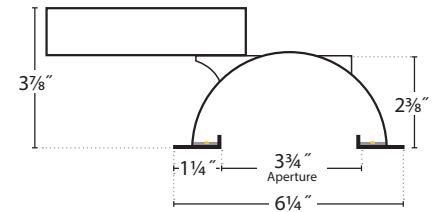

Stream™ Dot | Recessed 4" Round 'Architectural Accent'

PRUDENTIAL LTG.

PRULITE.COM 213.746.0360

Type:

Job:

Dot 'accent' lights punctuate architectural interiors.

Our veiled ambient Stream series of recessed and pendant fixtures now include 4" round and square 'architectural accent' lights to complete a recessed line of light. Soft indirect hidden LEDs reduces glare and offer a wide, even distribution of light. Stream Dots have the same form factor as downlights, but look and perform uniquely Stream-like.

RDOT-LED35-LO

- 332 Delivered Lumens
- 5 Watts
- 67 lm/w
- 3500 CCT

UPTO **67** LM/W

	LO	MO	SO	HO
lm	332	460	800	967
w	5.3	7	14.4	18.2

[CLICK HERE](#)

Lumen output may vary +/- 5%
3500K used for lm/ft estimates above
4000K +2% lf, 3000K -2%, 2700K -4%

SERIES	LED COLOR	OUTPUT	TRIM COLOR	CIRCUITING	VOLTAGE	CEILING SYSTEMS	DRIVERS	OPTIONS
RDOT								
Round Dot	LED27 2700K, 90 CRI LED3 3000K, 90 CRI LED35 3500K, 90 CRI LED4 4000K, 90 CRI	LO Low (Matches 4" recessed SO) MO Medium (Matches 4" recessed HO) SO Standard HO High (HO not recommended for wall mount) PROG Pro-grammable Light Output (Specify desired lm/ft or w/ft)	TMW Textured Matte White (Standard) YGW Gloss White YSW Seashell White (Premium color) Y_ Premium Color CC Custom Color	SC Single Circuit	UNV (120-277) 347 Requires — • Rough-in box • Remote box for TechZone & X3R (See page 5)	X1† T-Bar 1 5/16" or 9/16" X3 Flanged Hard Ceiling (No Rough-in Box) X3R† Flanged Hard Ceiling X7† Flangeless Mud-in Hard Ceiling <i>† Rough-in Box included</i>	ND Non-Dimming DM01 0-10v, 1% Dimming (Standard, Magtech — Osram option for Programmable) LDE5* 5-Series EcoSystem LED LDE1* Hi-Lume 1% EcoSystem LED (Soft fade on, fade-to-black dimming) * SO and HO only ECO 1% 0-10v, EldoLED (Logarithmic dimming std) ECDA 1% DALI, EldoLED (Logarithmic dimming std) SOLO 0.1% 0-10v, EldoLED (Dim-to-dark, Logarithmic dimming std) SODA 0.1% DALI, EldoLED (Dim-to-dark, Logarithmic dimming std)	EML Emergency Battery (EML not available in certain configurations. See page 5) NOTE: RTK kit required ADC Acrylic Dust Cover CP Chicago Plenum (NA with X3R) PRUBIN Meticulous Binning and Labeling every LED Board within a 2-Step Mac-Adams Ellipse