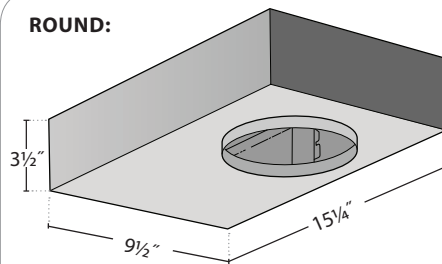

ROUGH-IN BOX DETAILS

ROUND: