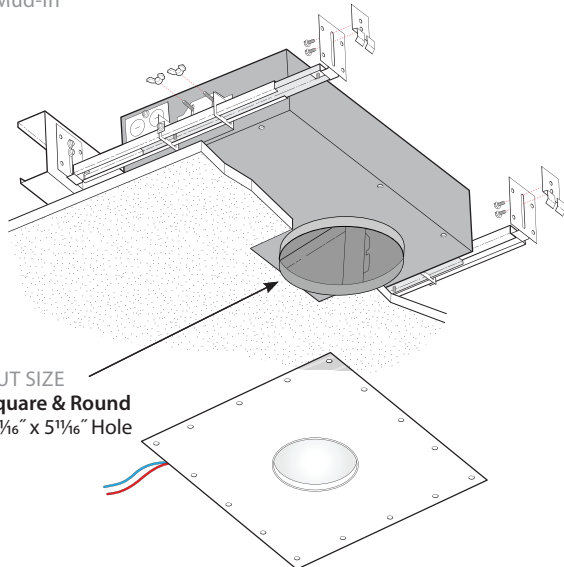

Stream™ Dot | Recessed 4" Round 'Architectural Accent'

PRUDENTIAL LTG.

PRULITE.COM 213.746.0360

CEILING SYSTEMS

X7: Mud-in

Prudential Ltg. reserves the right to change design specifications or materials without notice. Please visit prulite.com for most current data.
© 2014 All rights reserved - All products manufactured at: Prudential Ltg. 1774 E. 21st Street, Los Angeles, CA 90058

Recessed

4

04-23-2019