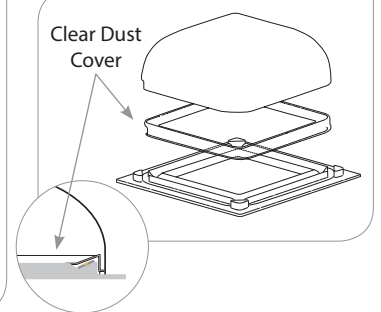

ROUGH-IN BOX DETAILS

ROUND:

Holes for surface mounting as needed

INCLUDED WITH X1, X3R AND X7

TOP VIEW

ACRYLIC DUST COVER (ADC)

Clear Dust Cover

Prudential Ltg. reserves the right to change design specifications or materials without notice. Please visit prulite.com for most current data.
© 2014 All rights reserved – All products manufactured at: Prudential Ltg. 1774 E. 21st Street, Los Angeles, CA 90058