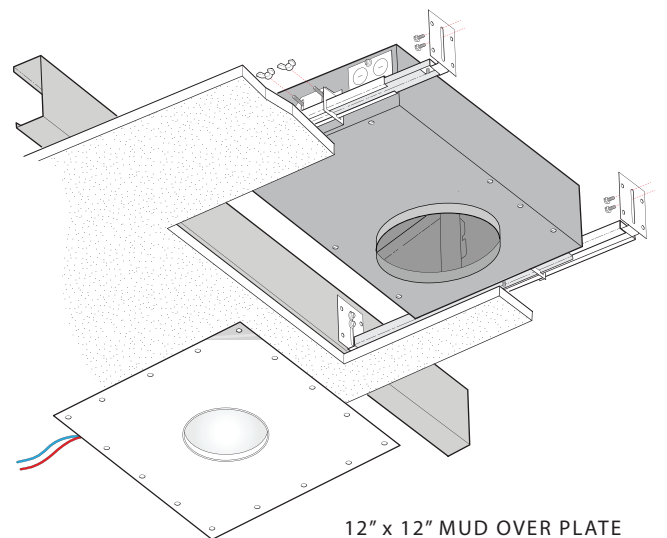

X7: Mud-in

Prudential Ltg. reserves the right to change design specifications or materials without notice. Please visit prulite.com for most current data.
© 2014 All rights reserved - All products manufactured at: Prudential Ltg. 1774 E. 21st Street, Los Angeles, CA 90058

Recessed

4

04-23-2019