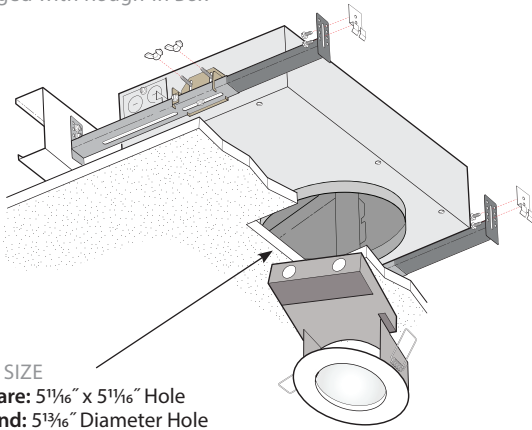

X3R: Flanged with Rough-in Box