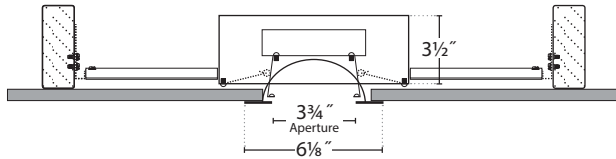

Stream™ Dot | Recessed 4" Round 'Architectural Accent'

PRUDENTIAL LTG.

PRULITE.COM 213.746.0360

YSW – Seashell White (Matte)	YCH – Champagne (Metallic)
YSL – Silver (Metallic)	YPE – Pewter (Matte)
YRG – Rain Grey (Gloss)	YSTM – Storm Grey (Matte)
YBK – Black (Matte)	YBB – Black (Semi Gloss)
YSKM – Sky (Matte)	YMB – Military Blue (Matte)
YIB – Interstate Blue (Matte)	YSAM – Sapphire (Matte)
YFGM – Forest Green (Matte)	YBR – Bronze (Matte)
YBY – Boysenberry (Matte)	YSRM – Sunset Red (Matte)
YOR – Orange (Matte)	YDAM – Daffodil (Matte)

Choose from one of our Premium Colors with no set-up fee.

For paint chip samples, please email: info@prulite.com

MOUNTING

X1 : T-Bar Flanged

X3, X7: Hard Ceiling

TRIM DETAILS

X1, X3: Flanged

X7: Mud Over

ROUGH-IN BOX DETAILS

ROUND:

Holes for surface mounting as needed

INCLUDED WITH X1, X3R AND X7

TOP VIEW

ACRYLIC DUST COVER (ADC)

Clear Dust Cover

Prudential Ltg. reserves the right to change design specifications or materials without notice. Please visit prulite.com for most current data.
© 2014 All rights reserved – All products manufactured at: Prudential Ltg. 1774 E. 21st Street, Los Angeles, CA 90058

Recessed

3

04-23-2019