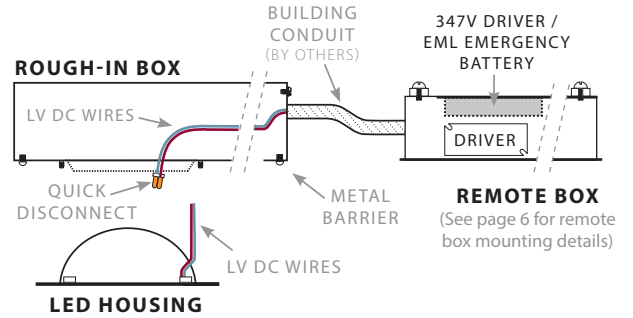

347V & EML EMERGENCY BATTERY FOR:

X1: T-Bar, X3 Flanged Hard Ceiling
(Driver in Rough-in Box, optional for X3)

X7: Hard Ceiling Mud-in
(Driver in Rough-in Box)

347V & EML EMERGENCY BATTERY FOR:

X7: Hard Ceiling Mud-in

X3: Flanged Hard Ceiling — No Rough-in Box
(Driver in LED housing)

347V & EML EMERGENCY BATTERY FOR:

X3: Flanged Hard Ceiling