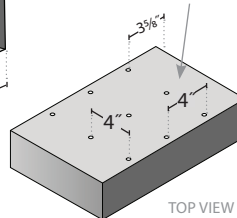

Holes for surface mounting as needed

INCLUDED WITH X1, X3R AND X7

TOP VIEW