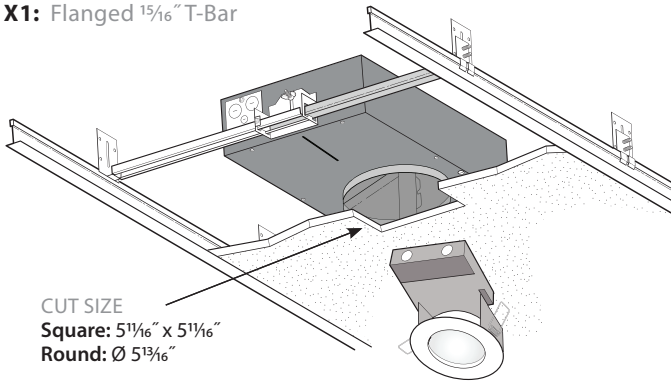

Recessed

3

04-23-2019

Stream™ Dot | Recessed 4" Round 'Architectural Accent'

PRUDENTIAL LTG.

PRULITE.COM 213.746.0360

CEILING SYSTEMS

X1: Flanged 1 $\frac{5}{16}$ " T-Bar