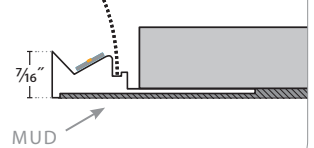

X7: Mud Over