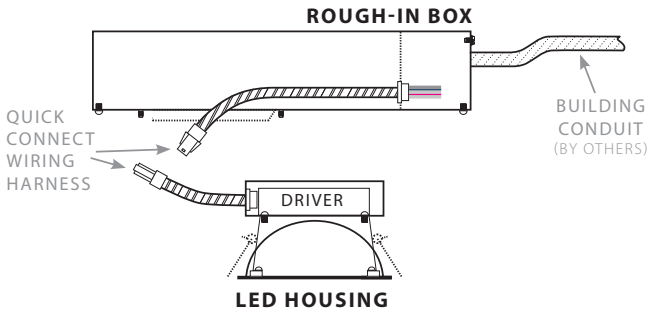

Recessed

4

04-23-2019

Stream™ Dot | Recessed 4" Round 'Architectural Accent'

PRUDENTIAL LTG.

PRULITE.COM 213.746.0360

WIRING DIAGRAMS

X1: T-Bar, X3 Flanged Hard Ceiling
(Driver in LED housing with Rough-in Box Included, optional for X3)