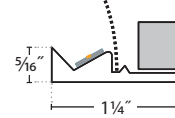

TRIM DETAILS

X1, X3: Flanged