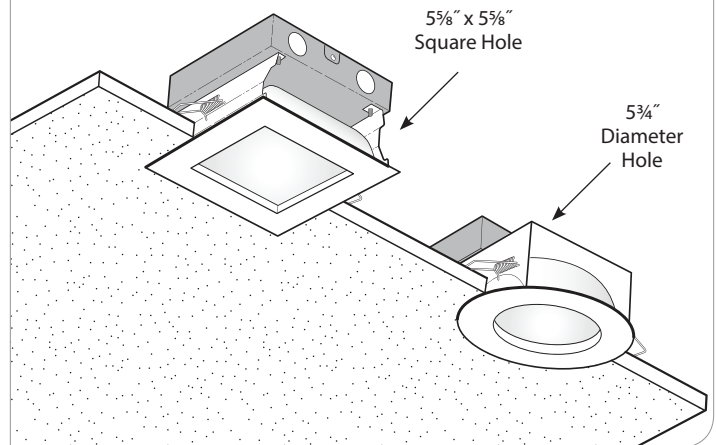

X3: Flanged without Rough-in Box