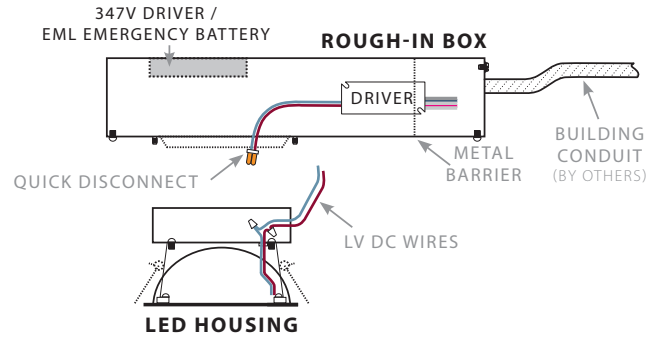

347V & EML EMERGENCY BATTERY FOR:

X1: T-Bar, X3 Flanged Hard Ceiling
(Driver in Rough-in Box, optional for X3)