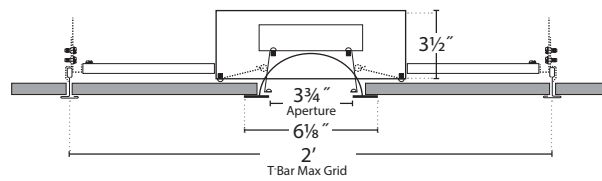

X3, X7: Hard Ceiling