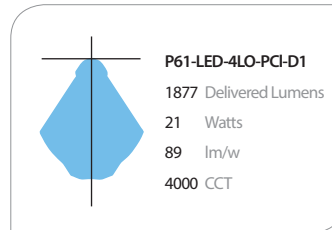

P61 | Wet Listed, Surface & Wall

PRUDENTIAL LTG.

PRULITE.COM 213.746.0360

Type:

Job:

Wall Spacer

Wall Bracket

Multi-purpose outdoor lighting.

An IP65 rated aluminum 6" x 6" profile wet location luminaire ideal for exterior wall mounts, parking structures, commercial roll-up door applications. It features a one-piece extruded gasketed door frame.