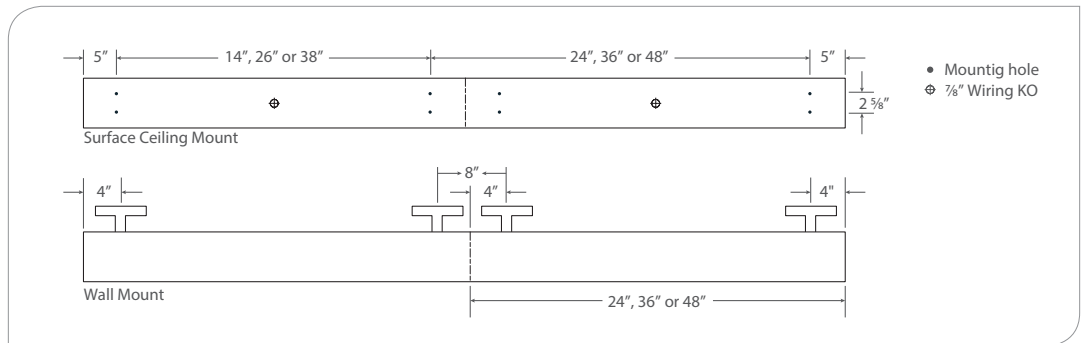

MOUNTING LOCATIONS