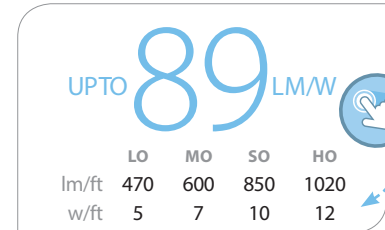

An IP65 rated aluminum 6" x 6" profile wet location luminaire ideal for exterior wall mounts, parking structures, commercial roll-up door applications. It features a one-piece extruded gasketed door frame.