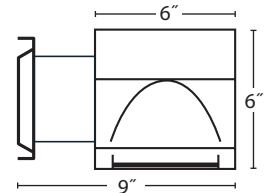

Wall Bracket

Multi-purpose outdoor lighting.

An IP65 rated aluminum 6" x 6" profile wet location luminaire ideal for exterior wall mounts, parking structures, commercial roll-up door applications. It features a one-piece extruded gasketed door frame.