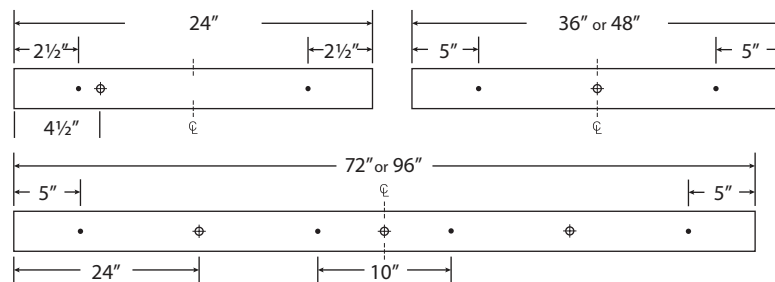

MOUNTING DETAIL

- Mounting hole
- ⊕ 7/8" Wiring K.O.

Choose from one of our Premium Colors with no set-up fee.

For paint chip samples, please e-mail: info@prulite.com