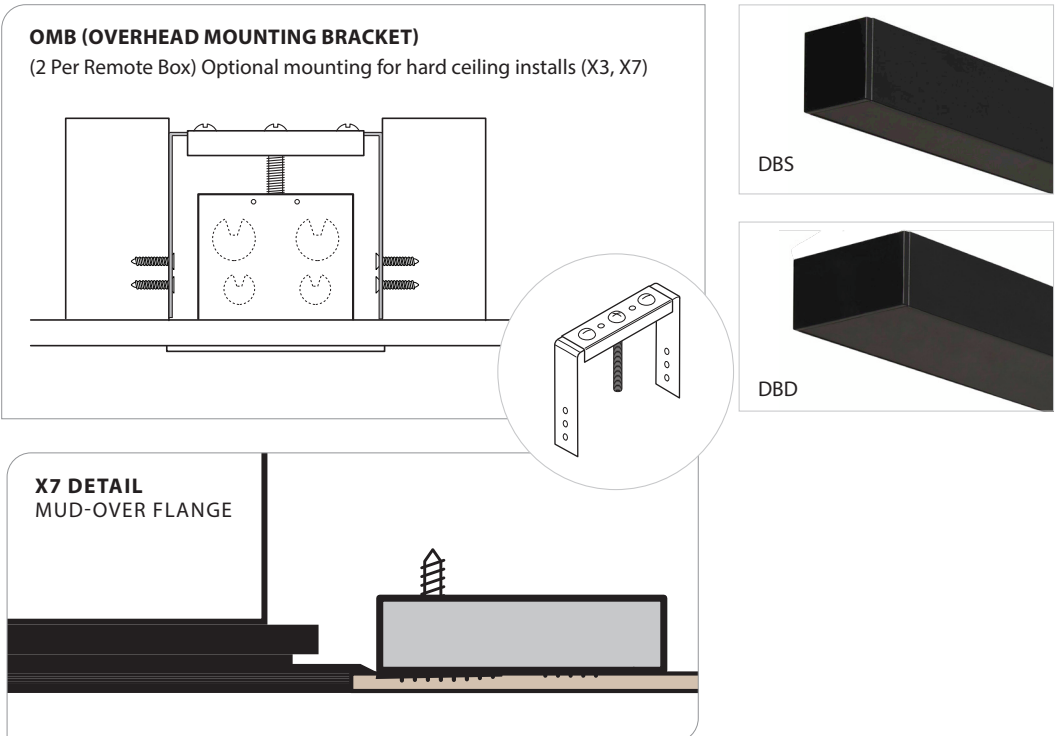

REMOTE BOX OPTIONS