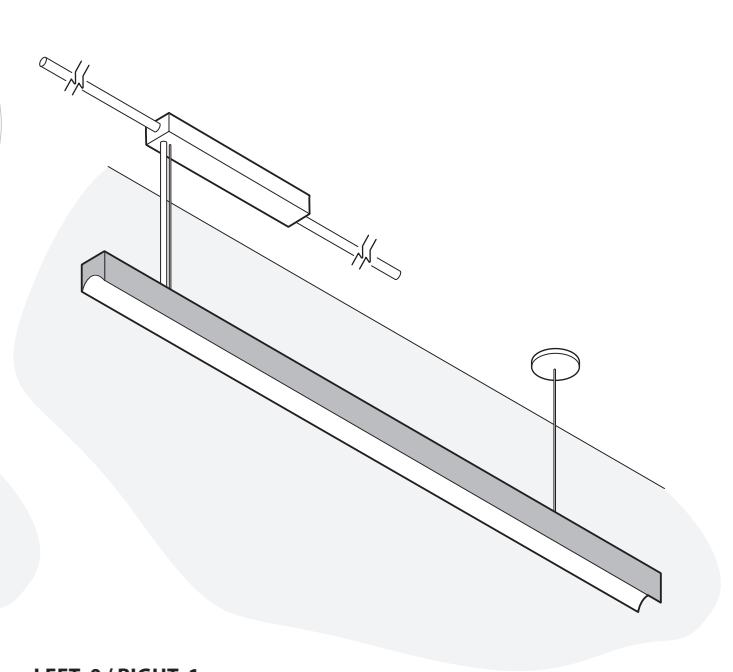

PRUDENTIAL LTG.

PRULITE.COM 213.746.0360

LEFT: 0 / RIGHT: 0

No holes in remote box, power feed fed from above

LEFT: 1 / RIGHT: 1

LEFT: 1 / RIGHT: 0

Fixture cable hung from remote box, flex to LEFT
(typically for concrete ceilings)