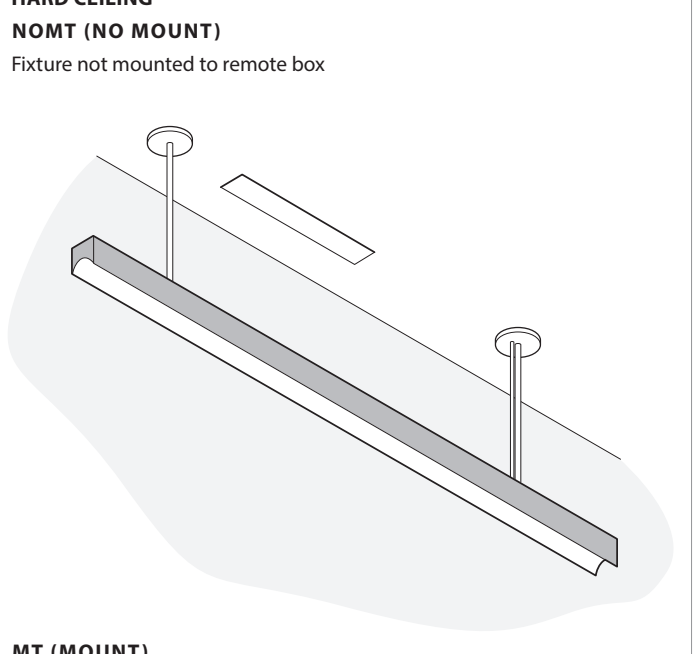

HARD CEILING

NOMT (NO MOUNT)

Fixture not mounted to remote box

MT (MOUNT)

Fixture mounted to remote box