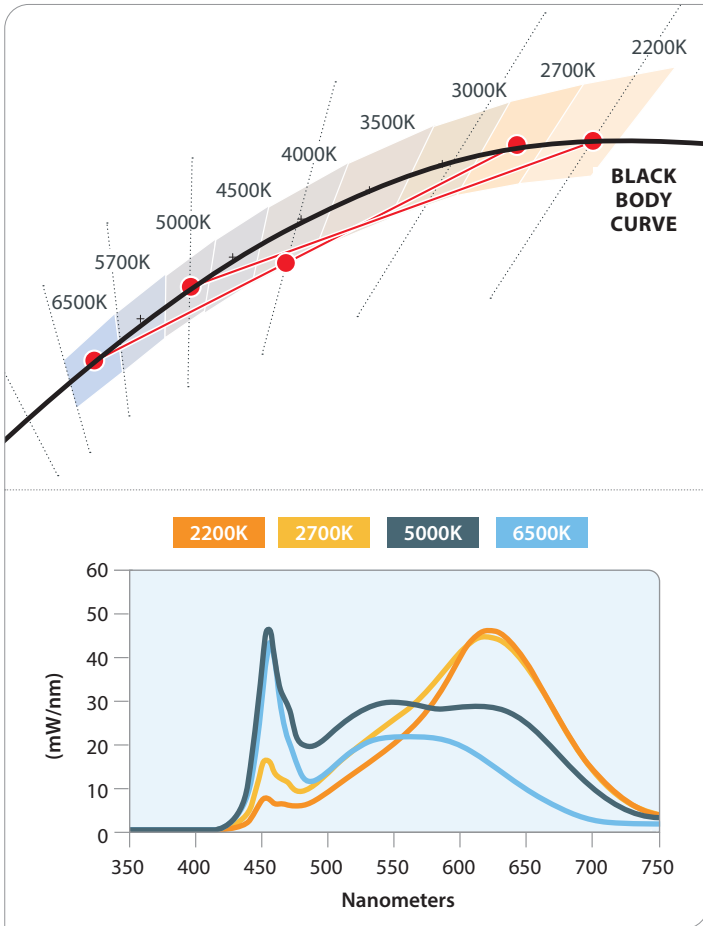

- 2700K-6500K or 2200K-5000K.
- Adjust the color temperate and brightness separately.
- Simulates warm to cool to warm transition of sunlight.

BluHue BIOS SkyBlue™ circadian LED lighting brings the benefits of blue skies inside. Newly discovered blue-sky receptors in our eyes drive improved daytime alertness, mood, brain function, and strengthens circadian rhythms leading to overall better health and well-being.