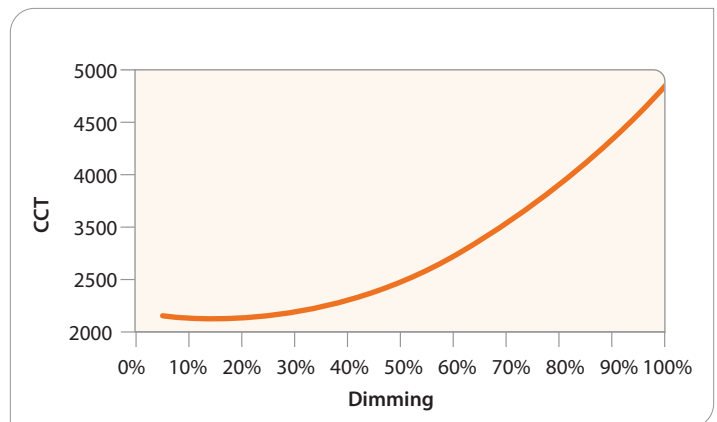

AmberHue is Prudential Lighting's Warm Dim offering. It transitions bright white light to warm amber light as brightness is dimmed, reflecting sunlight's transitioning from intense blue midday light to a dimmed golden hue near sunset, also reminiscent of soft glowing candlelight.

- Warm Dim 2200K-5000K.
- Color temperature warms as the luminaire is dimmed.
- Calm, relaxing mood communicated – hospitality, residential feel.