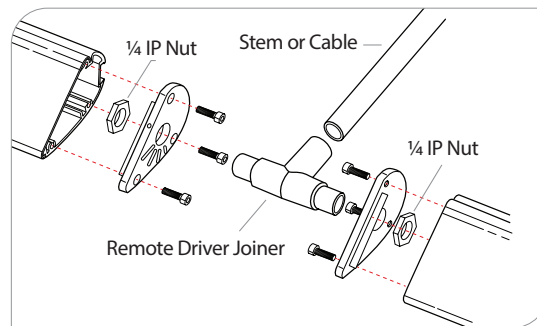

NOTE: Do not rotate more than 180° in either direction, as over rotating may pull wiring out.

ADJOINING DETAIL

MOUNTING LOCATIONS

	Mounting Holes		Actual Fixture Length
	X	Y	
1' =	13 1/4"	13 3/8"	14"
2' =	23 3/4"	24 1/8"	24 1/2"
3' =	35 1/4"	35 5/8"	36"
4' =	47 1/4"	47 5/8"	48"
5' =	59 1/4"	59 5/8"	60"
6' =	71 1/4"	71 5/8"	72"
8' =	95 1/4"	95 5/8"	96"