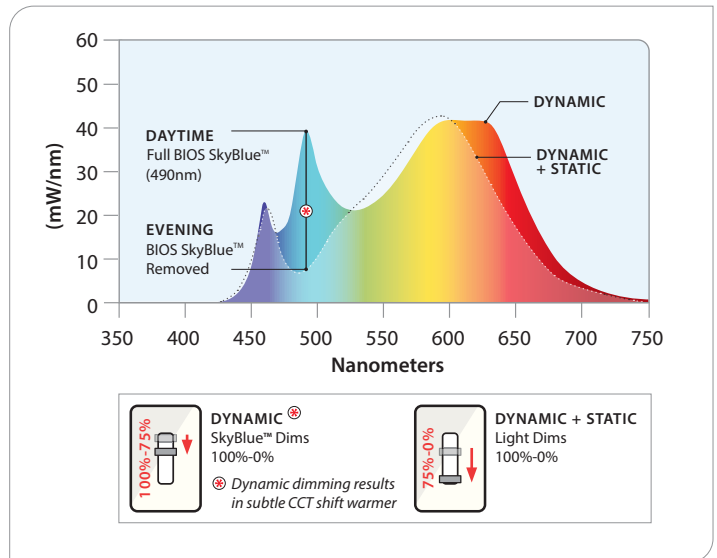

BluHue BIOS SkyBlue™ circadian LED lighting brings the benefits of blue skies inside. Newly discovered blue-sky receptors in our eyes drive improved daytime alertness, mood, brain function, and strengthens circadian rhythms leading to overall better health and well-being.

- Circadian rhythms play an integral role in physical and mental health.
- BluHue BIOS SkyBlue pinpoints peak 490nm sensitivity to provide the most benefit from an electric light source.
- At night, simply dim the lights to remove SkyBlue™ wavelengths (specify "Blu_D" to dim Cyan SkyBlue spike separately [night mode]).