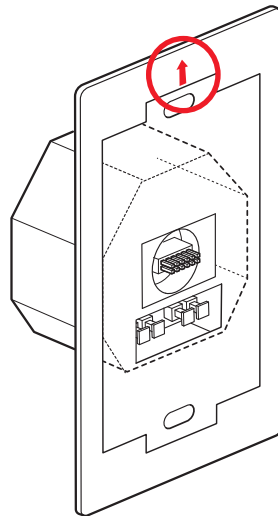

PRUTune + EMHE: — Prutune does not have memory

- Once normal power is restored, the controller sends a signal of 100% intensity and 6500K CCT

EXPLODED VIEW

Ensure arrows are aligned when assembling 'Pru wall device'