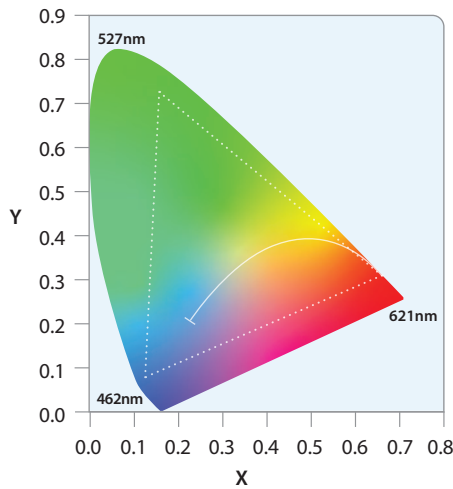

- Warm Dim 2200K-5000K.
- Color temperature warms as the luminaire is dimmed.
- Calm, relaxing mood communicated – hospitality, residential feel.

WIRING DIAGRAMS SPEC

MicroWashPro™ | Asymmetric Wall Wash

WIRING DIAGRAMS
SPEC

- RGBW LED array (Red, Green, Blue, White) with full spectrum color and white light on the black body curve.
- Four-channel control, DMX drivers.
- Any color point within the triangle can be reached by setting the proper output levels for each individual red, green, blue and white channels.
- Standard DMX is one zone with one XLR drop at start, one XLR return at the end.