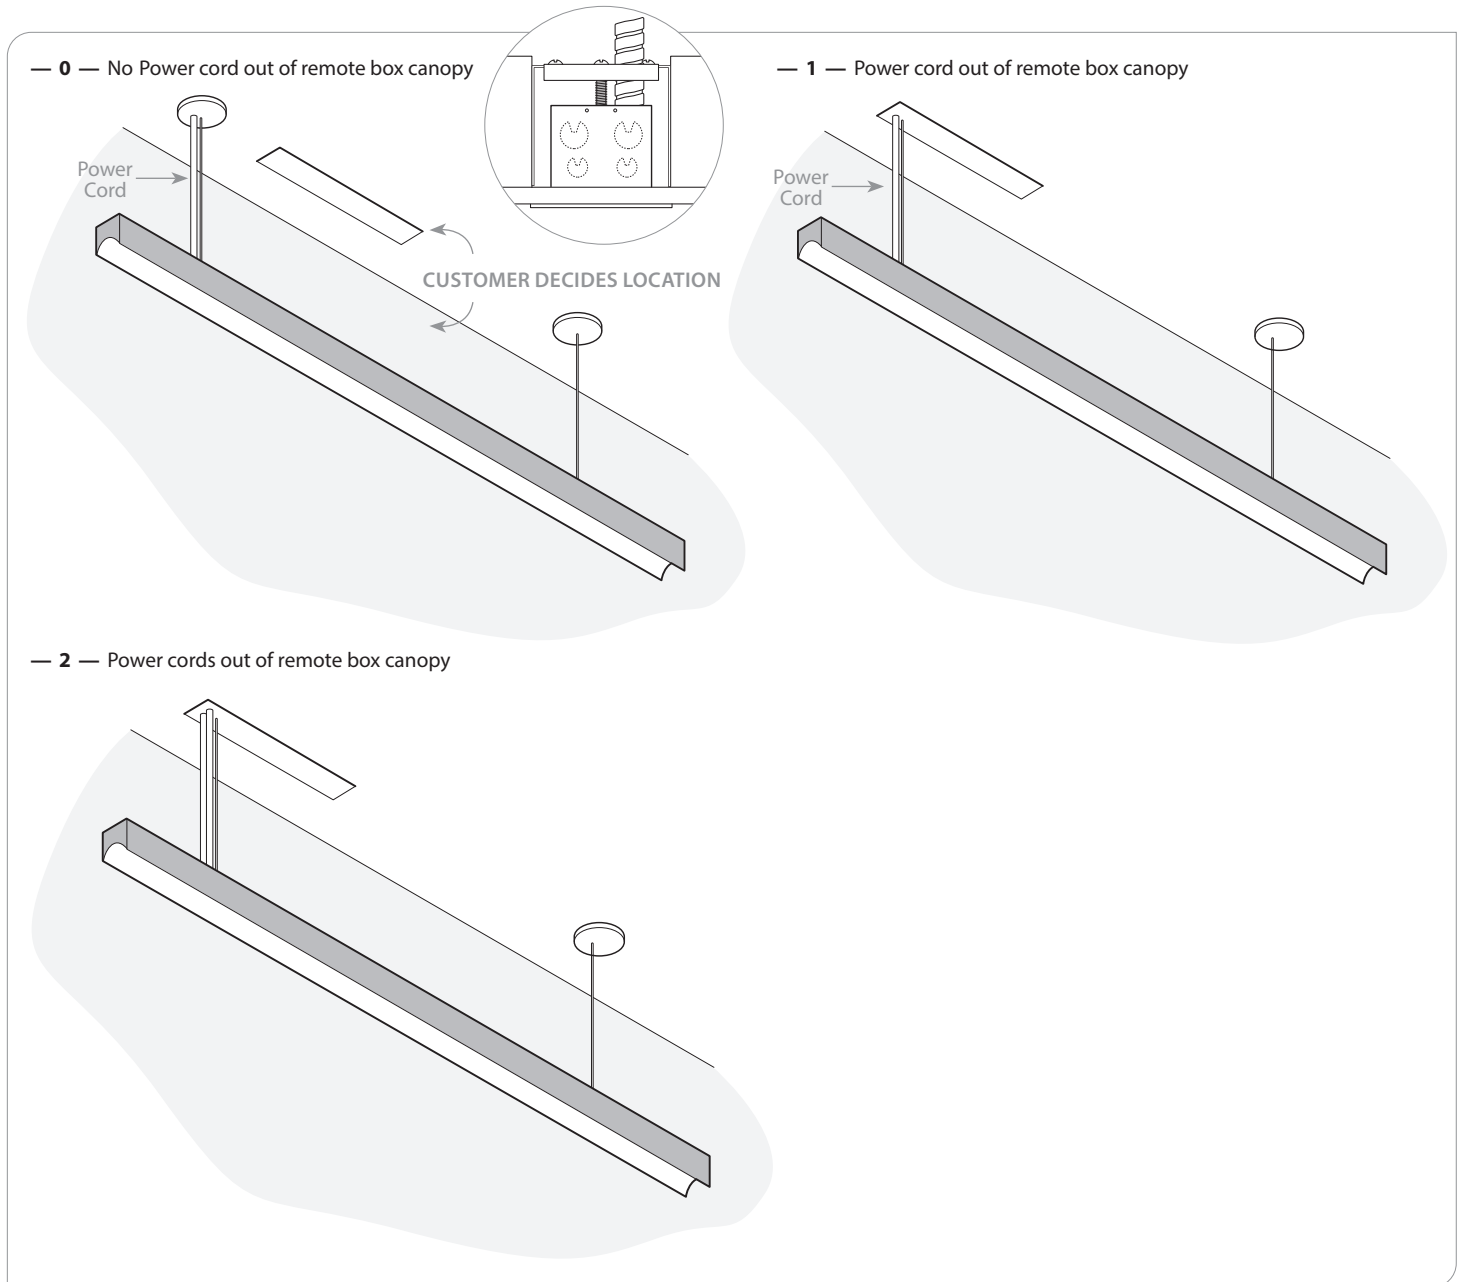

LEFT: 0 / RIGHT: 1

Fixture cable hung, flex to RIGHT of cable

NOTE: DBD will be needed for most driver + Emergency, two power feeds possible L2 (left) or R2 (right) side.

LEFT: 2 / RIGHT: 0

LEFT: 2 / RIGHT: 2