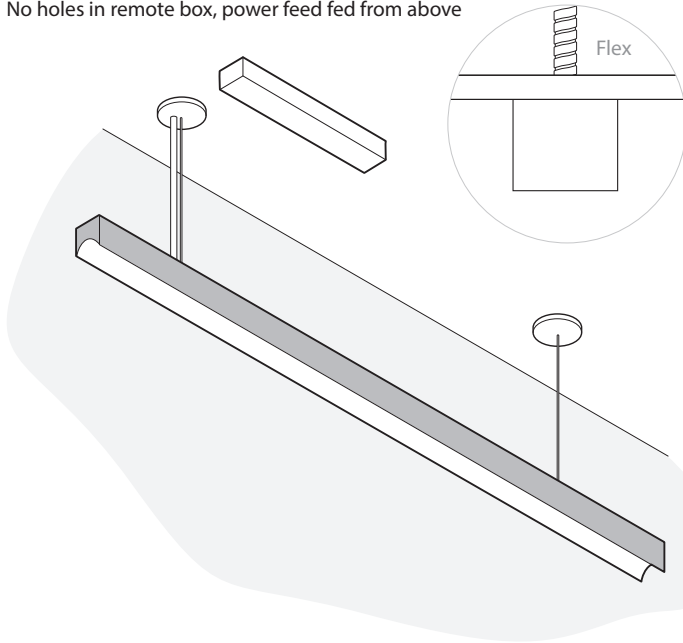

Line Voltage Location for Surface Mount

DBS/DBD Only

PRUDENTIAL LTG.

PRULITE.COM 213.746.0360

LEFT: 0 / RIGHT: 0

No holes in remote box, power feed fed from above