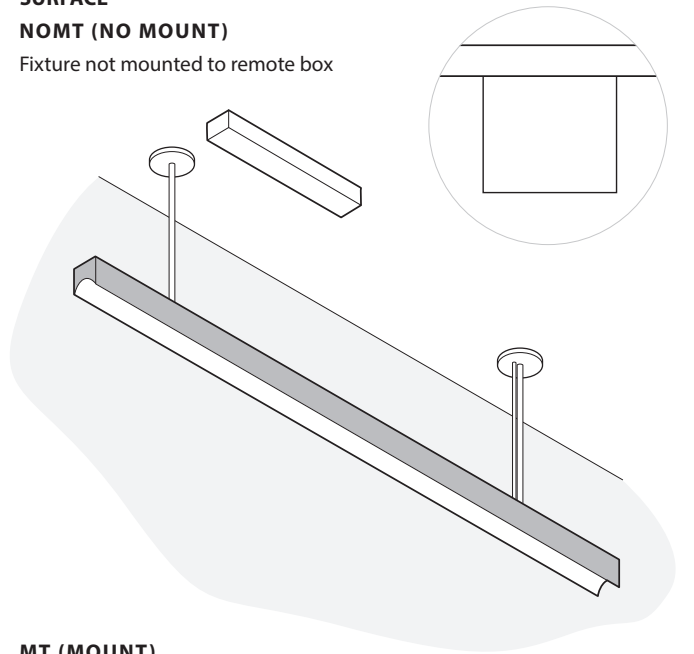

LEFT: 0 / RIGHT: 1

Fixture cable hung, flex to RIGHT of cable

NOTE: DBD will be needed for most driver + Emergency, two power feeds possible L2 (left) or R2 (right) side.

LEFT: 2 / RIGHT: 0

LEFT: 2 / RIGHT: 2

Mounting

SURFACE

NOMT (NO MOUNT)

Fixture not mounted to remote box

MT (MOUNT)

Fixture mounted to remote box

HARD CEILING

NOMT (NO MOUNT)