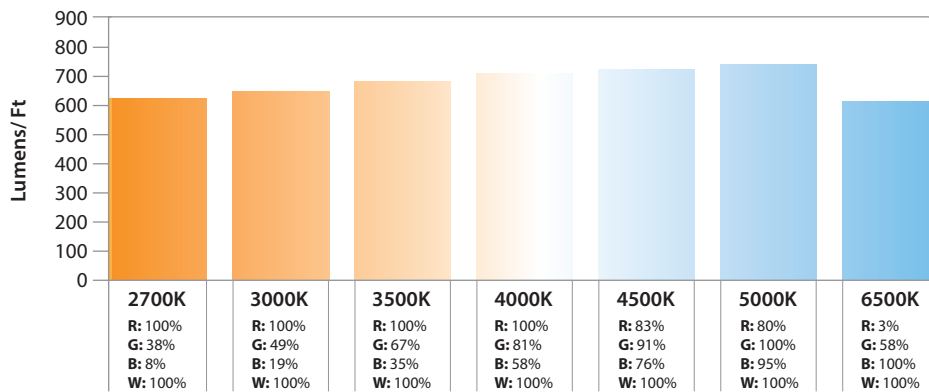

CONSTRUCTED WHITES