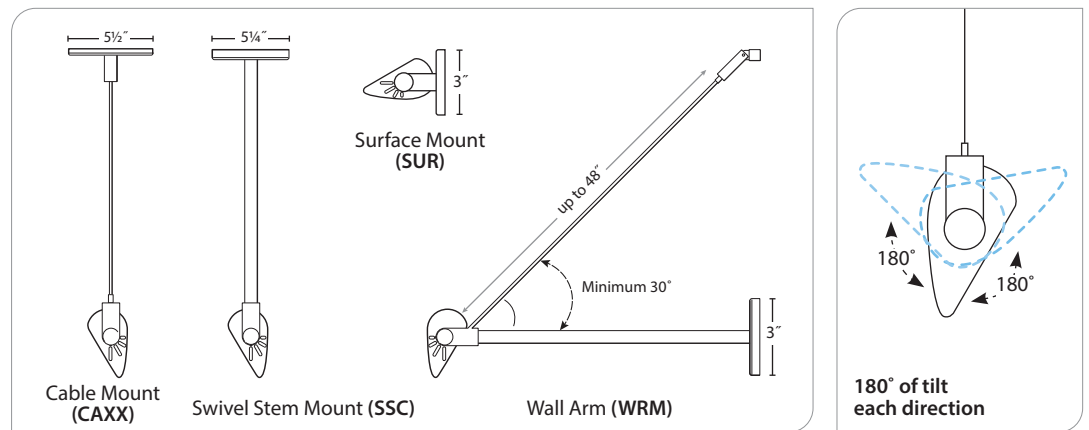

MOUNTING OPTIONS

NOTE: 6" to 24" distance from wall, 18"-24" recommended for wall washing.

NOTE: Do not rotate more than 180° in either direction, as over rotating may pull wiring out.