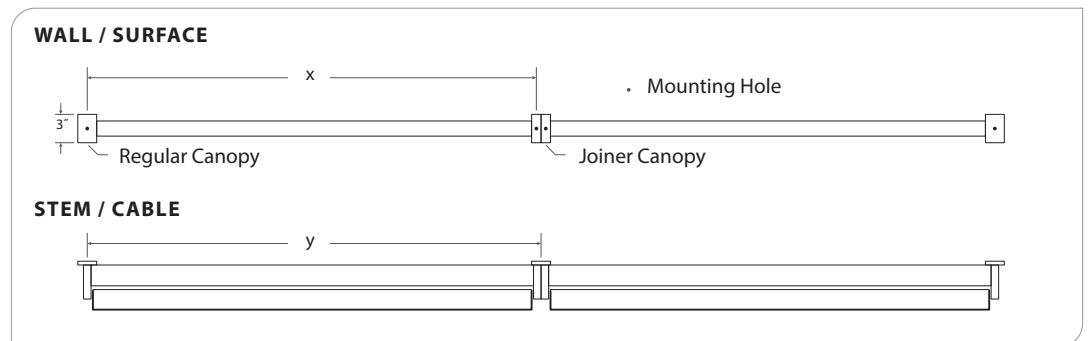

NOTE: Do not rotate more than 180° in either direction, as over rotating may pull wiring out.

ADJOINING DETAIL

MOUNTING LOCATIONS

	Mounting Holes		Actual Fixture Length
	X	Y	
1' =	13 1/4"	13 3/8"	14"
2' =	23 3/4"	24 1/8"	24 1/2"
3' =	35 1/4"	35 5/8"	36"
4' =	47 1/4"	47 5/8"	48"
5' =	59 1/4"	59 5/8"	60"
6' =	71 1/4"	71 5/8"	72"
8' =	95 1/4"	95 5/8"	96"