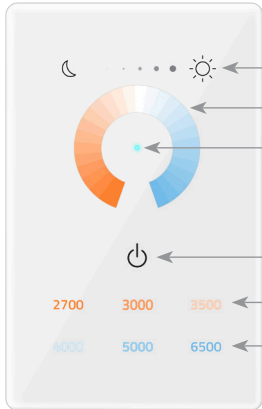

WIRING DIAGRAMS
SPEC

- RGBW LED array (Red, Green, Blue, White) with full spectrum color and white light on the black body curve.
- Four-channel control, DMX drivers.
- Any color point within the triangle can be reached by setting the proper output levels for each individual red, green, blue and white channels.
- Standard DMX is one zone with one XLR drop at start, one XLR return at the end.

CONSTRUCTED WHITES

MicroWashPro™ | Asymmetric Wall Wash

Remote Driver

PRUDENTIAL L T G .

PRULITE.COM 213.746.0360

PRUTUNE WALL DEVICE

BRIGHTNESS: 0.1%-100%

COLOR WHEEL

POWER INDICATOR
RED : OFF
BLUE : ON

ON / OFF

PRESET COLOR TEMPERATURES

PRUTune DALI device includes:

- Easy-to-understand user control with intuitive design
- Out-of-the-box set-up, no commissioning needed
- Color wheel for color change from 2700K to 6500K
- Dimming to 0.1% (255 Steps)
- Six preset colors (2700K, 3000K, 3500K, 4000K, 5000K, 6500K)
- Must use DALI driver, consult factory to control non-Prudential Ltg Tunable White fixtures
- Control one (1) zone - up to 30 drivers
(Consult factory for fixture quantity dependant upon fixture type, size & output)