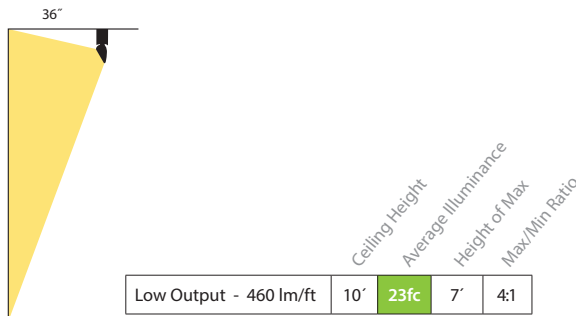

10'	18	18	18
9'	33	33	33
8'	45	45	45
7'	46	46	46
6'	37	37	37
5'	29	29	29
4'	22	22	22
3'	18	18	18
2'	15	15	15
1'	12	12	12

CALCULATION NOTES:

- MW-LED35-LO
- 3500K at 4.5 w/ft
- 96 lm/w
- .8 LLF (Light Loss Factor)
- 36" set back