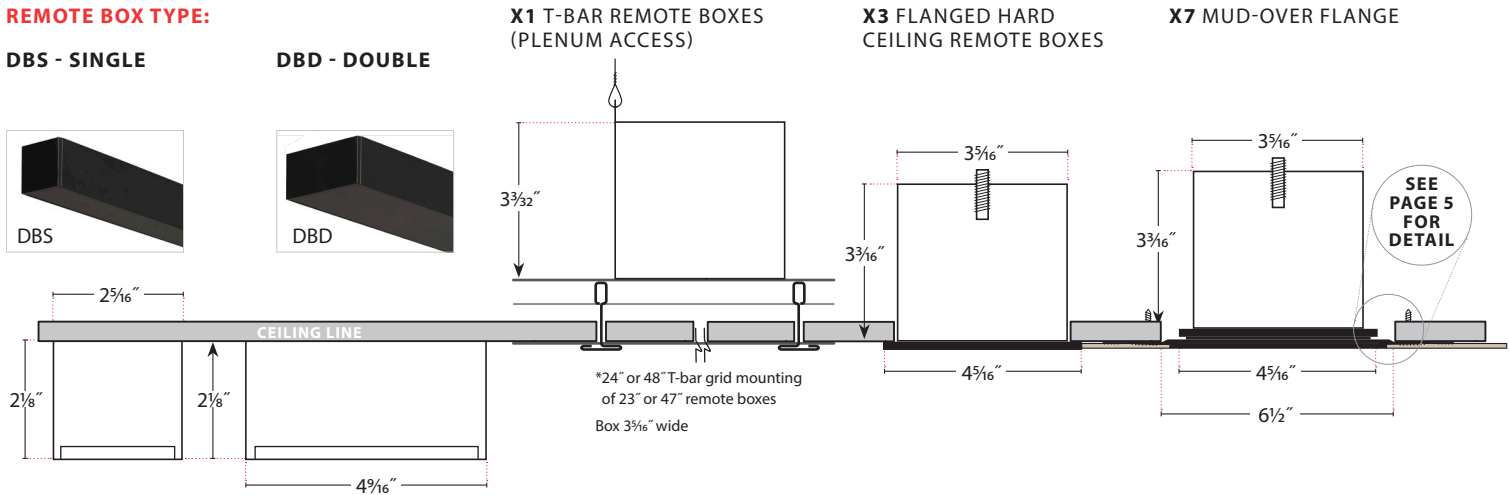

MicroWashPro™ | Asymmetric Wall Wash Remote Driver

PRUDENTIAL LTG.

PRULITE.COM 213.746.0360

REMOTE BOX TYPE:

DBS - SINGLE

DBD - DOUBLE

REQUIRED FOR QUOTING:

PRU WILL COMPLETE:

SERIES	REMOTE BOX TYPE	REMOTE BOX COLOR	EMERGENCY	OPTIONS	LENGTH	LINE VOLTAGE LOCATION	POWER FEED (NOT FOR X1)	MOUNTING
REMBOX						—		
Remote Box	DBS Deco Surface Box Single DBD Deco Surface Box Double NOTE: Double used when drivers & Emergency don't fit in Single, factory will typically determine when ordering X1 All T-Bar Ceilings X3 Hard Ceilings with Flange (Does not typically need this spec sheet filled out) X7 Hard Ceilings with Mud-over Flange	NA X1 T-bar boxes are pre-painted, DO NOT designate paint color TMW Textured Matte White (Standard) YGW Gloss White Y__ Premium Color CC Custom Color NOTE: Visible parts only	EMHE CA T20 Emergency Battery ETS-DR Iota ETS-DR Emergency Transfer Switch EMC Emergency Circuiting	OMB Over-head Mounting Bracket (X3 & X7 Only, see page 2) Consult factory for Sensors installed in Remote Box	2' (Standard) 4' Custom	(DBS/DBD ONLY) LEFT: RIGHT: 0 0 1 1 2 2 NOTE: Left is indicated by power or mount holes on cover See page 3	0 1 (Standard) 2 See page 4	NOMT (Fixture DOES NOT mount to remote box, X1 T-Bar always NOMT) MT (Fixture mounts to remote box) See page 5