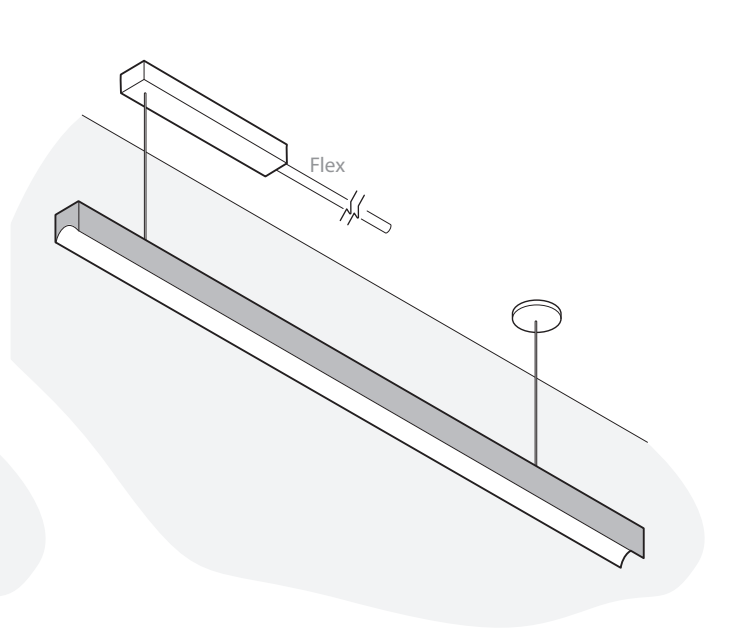

LEFT: 0 / RIGHT: 1

Fixture cable hung, flex to RIGHT of cable

NOTE: DBD will be needed for most driver + Emergency, two power feeds possible L2 (left) or R2 (right) side.

LEFT: 2 / RIGHT: 0

LEFT: 2 / RIGHT: 2