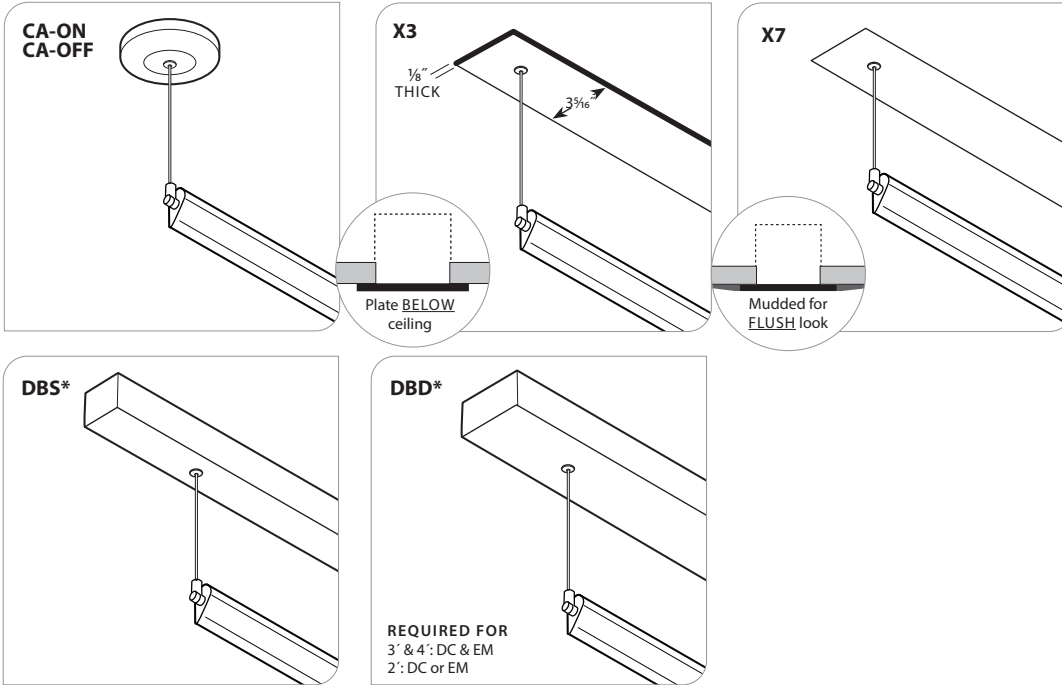

MicroWashPro™ | Asymmetric Wall Wash

Remote Driver

PRUDENTIAL LTG.

PRULITE.COM 213.746.0360

CEILING SYSTEMS