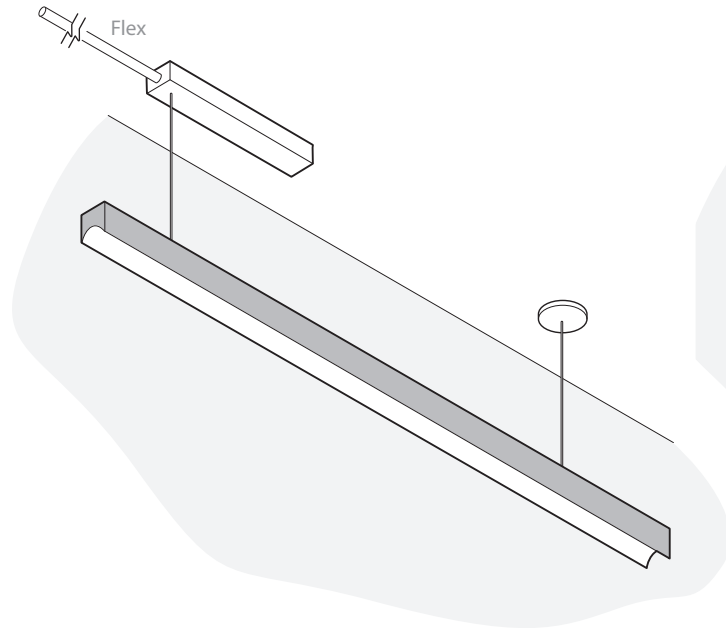

PRUDENTIAL LTG.

PRULITE.COM 213.746.0360

LEFT: 0 / RIGHT: 0

No holes in remote box, power feed fed from above

LEFT: 1 / RIGHT: 1

LEFT: 1 / RIGHT: 0

Fixture cable hung from remote box, flex to LEFT
(typically for concrete ceilings)