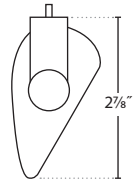

Small, but mighty effective.

Go, gradient, go. Superior optical performance translates to a smooth, clean gradient of light to wash walls evenly, creating just the right amount of highlight at eye level to subtly pique visual interest. Wall mounted with 250° of tilt, the Wash illuminates vaulted ceilings as well.

Also available with integral driver for simple installs.

UPTO **122** LPW SMART SPECS

LOW OUTPUT:
MWR-PRO-LED35-LO

1777	Delivered Lumens
15	Watts
122	lm/w
3500	CCT

	LO	MO	SO	HO
lm/ft	445	765	1065	1350
w/ft	3.75	6.5	9.4	12.5
PRUHUES: BLU, TU, TU2, AMB + CHR				
lm/ft	300	400	515	650
w/ft	3.6	5	6.4	8.3

TUNABLE WHITE AVAILABLE:

Lumen output may vary +/- 5%
Light Loss Factor (LLF) for CCTs other than 3500K:
4000K +2%, 3000K -5%, 2700K -20%
90 CRI -15% (3K, 3500K, 4K & 5K)