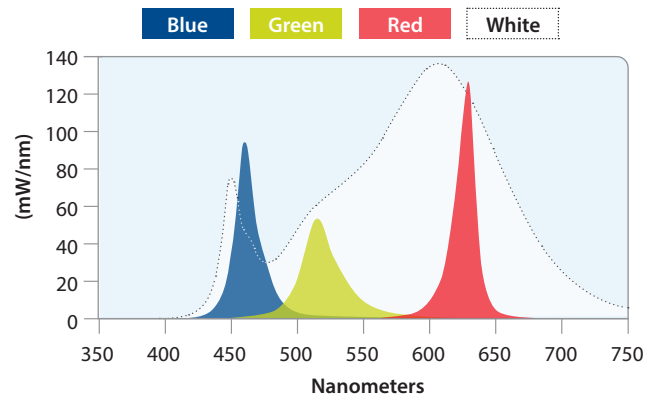

WIRING DIAGRAMS
SPEC

- RGBW LED array (Red, Green, Blue, White) with full spectrum color and white light on the black body curve.
- Four-channel control, DMX drivers.
- Any color point within the triangle can be reached by setting the proper output levels for each individual red, green, blue and white channels.
- Standard DMX is one zone with one XLR drop at start, one XLR return at the end.