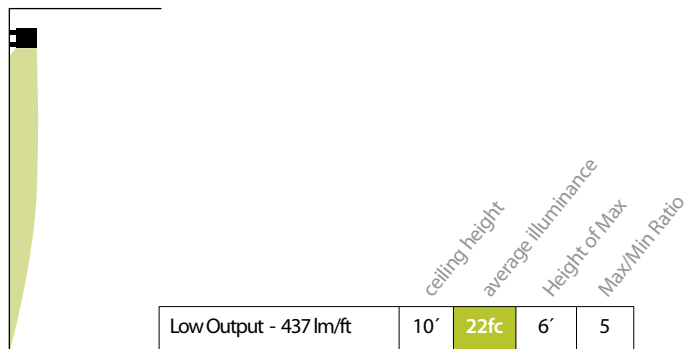

BIONIC & P40 SERIES: Wall Grazer

SMOOTH WALL GRAZING

Through FusionOptics™ we are able to achieve even light grazing down a wall to highlight wall textures. Recessed or regressed into the perimeter or wall mounted.