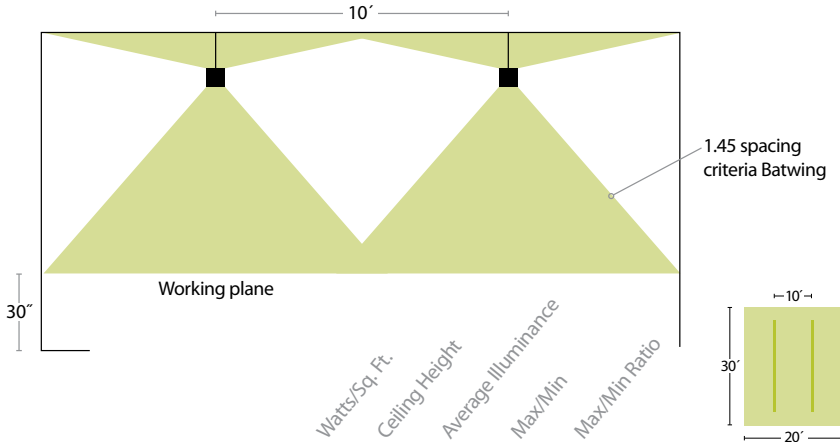

## WIDE, EVEN INDIRECT LIGHT

Through FusionOptics™ the Batwing and Ceiling Wash provide even light distribution at the Working Plane. Too bright? Dim uplight and down separately.

Standard Output - 850 lm/ft	.7	9' 6"	51fc	68/31	2.2:1
-----------------------------	----	-------	------	-------	-------