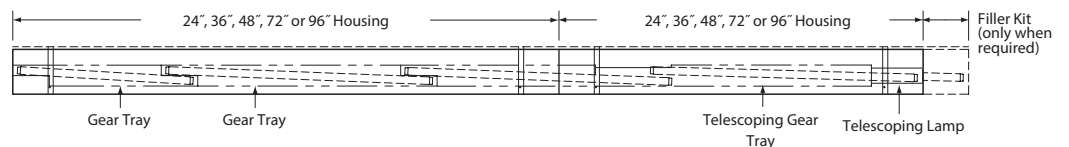

MOUNTING LOCATIONS

CEILING SYSTEMS

STANDARD ROW DETAILS

Typical T8 or T5/HO 2-LAMP Pattern Row

STAGGERED ROW DETAILS

Typical (1) T8/T5 Lamp Straight Row

Typical (2) T8/T5 Lamp Straight Row

Choose from one of our Premium Colors with no set-up fee.