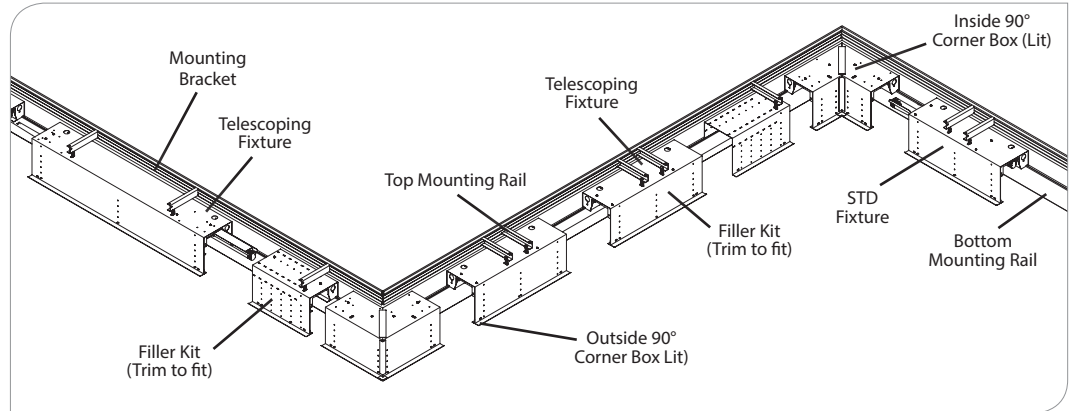

P83 | Cove & Perimeter

6" Perimeter

CORNER DETAIL

PERIMETER APPLICATION

8' x 9' x 20' corridor layout

Reflectances used: 80/50/20

Average Illuminance/Horizontal Grid (0" A.F.F.)

Average Illuminance/Vertical Grid (Wall Surface)