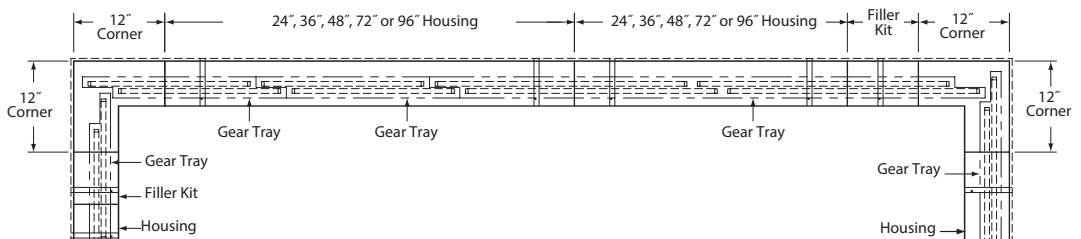

MOUNTING LOCATIONS

CEILING SYSTEMS

STANDARD ROW DETAILS

Typical T8 or T5/HO 2-LAMP Pattern Row

STAGGERED ROW DETAILS

Typical (1) T8/T5 Lamp Straight Row

Typical (2) T8/T5 Lamp Straight Row

Choose from one of our Premium Colors with no set-up fee.