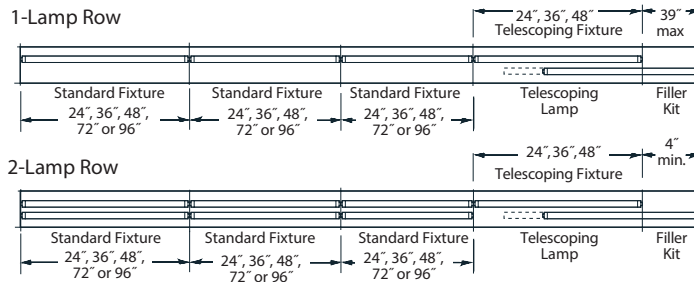

MOUNTING LOCATIONS

CEILING SYSTEMS

STANDARD ROW DETAILS

Typical T8 or T5/HO 2-LAMP Pattern Row

STAGGERED ROW DETAILS

Typical (1) T8/T5 Lamp Straight Row

Typical (2) T8/T5 Lamp Straight Row

Choose from one of our Premium Colors with no set-up fee.