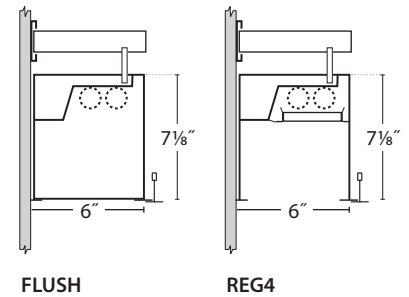

A prefabricated 6" perimeter system.

P83 is a straightforward approach to perimeter lighting. With a choice of lens or louver elevations, field trimmable extension kits, telescoping lamp modules, 90° corner units and choice of LED or fluorescent lamp sources, P83 is the perfect perimeter complement to any design.

P83-1-04-X3B
2950 Lamp Lumens
1600 Delivered Lumens
32 Input Watts

54%
EFFICIENCY

SERIES	STYLE	LENS POSITION	LAMP ROWS	NOMINAL LENGTH	TRIM COLOR	SHIELDING	MOUNTING	CIRCUITING	VOLTAGE	CEILING SYSTEM	OPTIONS	
P83	STD Standard STG Staggered	FLSH Flush REG1 1 1/2" Regress REG3 3" Regress REG4 4 3/8" Regress	1T8 (NA - STG) 2T8 (NA - STG) 1T5/HO (NA - STG) 2T5/HO (NA - STG)	2' 3' 4' 6' 8' R (Row Length - advise factory of row and pattern dimensions)	TMW Textured Matte White (Standard) YGW Gloss White Y Premium Color CC Custom Color	WA White Acrylic SAL Satin Acrylic Lens PRA Prismatic Acrylic Lens SPL Silver Parabolic Louver (Only available Flush or REG1) BLA* Blade Louver Aluminum BLW* Blade Louver White	WTW Wall to Wall (Any row length) LP Light Pocket (Typically 1' increments, fixture stops before wall)	SC Single Circuit DC Dual Circuit (2-Lamp only)	120 277 347 UNV (120-277)	X1 T-Bar Exposed (Standard) X3B Hard Ceiling (Flange trim)	EML* Emergency Battery, Low (600-700 delivered lumens) EMH* Emergency Battery, High (1100-1400 delivered lumens) DM Dimming (Specify manufacturer, voltage, and other requirements) RSE** Rapid-Start Electronic 10THD** Ballast with <10% Total Harmonic Distortion	B Specific Ballast (Specify manufacturer and catalog number) FH Fixture Fusing (Slow blow) C2 90° Corner (Unlit) CX Special Connectors *Consult factory for fixture lengths <4' **T8 only