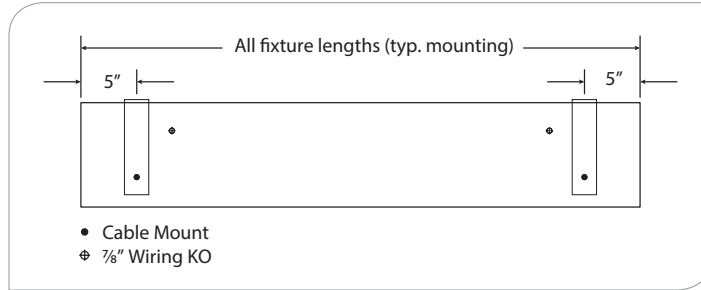

MOUNTING LOCATIONS

CEILING SYSTEMS

STANDARD ROW DETAILS

Typical T8 or T5/HO 2-LAMP Pattern Row

STAGGERED ROW DETAILS

Typical (1) T8/T5 Lamp Straight Row

Typical (2) T8/T5 Lamp Straight Row

Choose from one of our Premium Colors with no set-up fee.