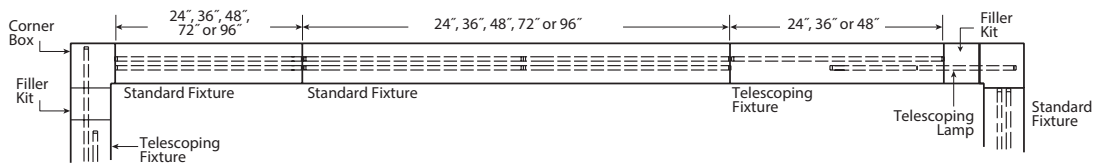

MOUNTING LOCATIONS

CEILING SYSTEMS

STANDARD ROW DETAILS

Typical T8 or T5/HO 2-LAMP Pattern Row

STAGGERED ROW DETAILS

Typical (1) T8/T5 Lamp Straight Row

Typical (2) T8/T5 Lamp Straight Row

Choose from one of our Premium Colors with no set-up fee.