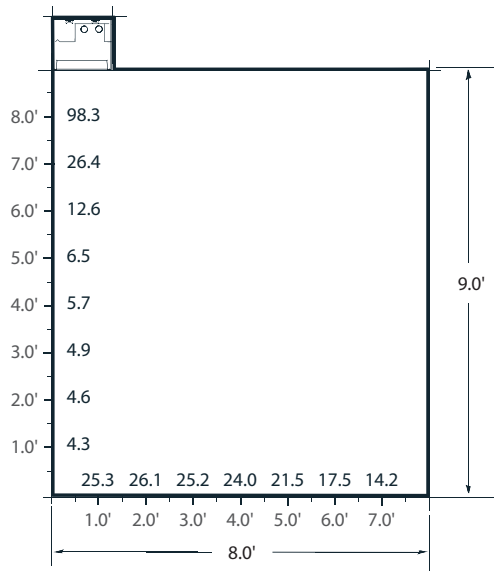

P83 | Cove & Perimeter

6" Perimeter

CORNER DETAIL

PERIMETER APPLICATION

8' x 9' x 20' corridor layout

Reflectances used: 80/50/20

Average Illuminance/Horizontal Grid (0" A.F.F.)

Average Illuminance/Vertical Grid (Wall Surface)