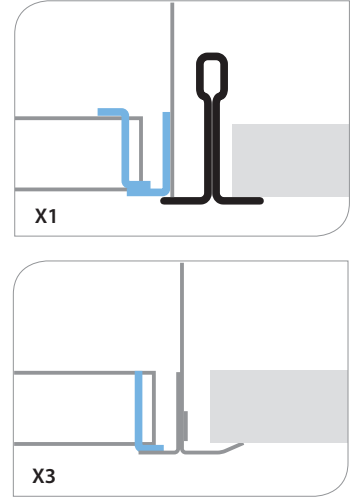

MOUNTING LOCATIONS

CEILING SYSTEMS

STANDARD ROW DETAILS

Typical T8 or T5/HO 2-LAMP Pattern Row

STAGGERED ROW DETAILS

Typical (1) T8/T5 Lamp Straight Row

Typical (2) T8/T5 Lamp Straight Row

Choose from one of our Premium Colors with no set-up fee.