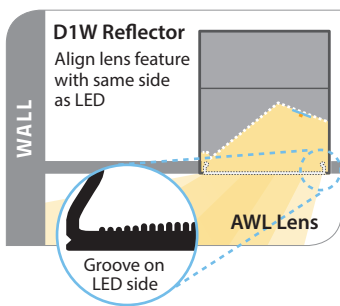

WALL WASH ORIENTATION

Wall Washing.

Our PruOptics™ reflector/refractor design delivers a high performance wall wash. No mechanical kickers needed.