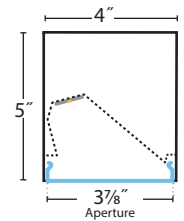

Superior optics for smooth gradient wall washes.

Outstanding performance at 80+ lm/w, no open cavity or unsightly mechanical kicker, P43 wall wash has a visual continuity with other P40 Series luminaires. See also Bionic Wall Wash (aluminum housing).

P40 Series includes:

- P40 - Direct Linear (Wash & Graze Optics)
- P46 - Direct/Indirect Linear (Wash & Graze Optics)
- P42 - 1" Regress Recessed Linear

P43-LED3-SO-AWL-D1W
3681 Delivered Lumens
39 Watts
94 lm/w
3000 CCT

UP TO **82 LM/W**

	LO	MO	SO	HO
lm/ft	375	560	750	800
w/ft	5	7	10	12

[CLICK HERE](#)

Lumen output may vary +/- 5%
3000K used for lm/ft estimates above
3500K +2% If, 4000K +4%, 2700K -2%
-10% LLF for 90 CRI (4K, 3500K and 3K)

See LED Details PDF for more info

SERIES	LED COLOR	OUTPUT	NOMINAL LENGTH	TRIM COLOR	SHIELDING	DISTRIBUTION	CIRCUITING	VOLTAGE	CEILING SYSTEMS	DRIVERS	OPTIONS, SENSORS & CORNERS
P43	LED27 2700K (90CRI) LED3 3000K LED35 3500K LED4 4000K LED3-90 90CRI LED35-90 90CRI LED4-90 90CRI	LO Low MO Medium SO Standard HO High PROG Programmable Light Output (Specify desired lm/ft or w/ft)	2' 3' 4' 6' 8' R (Row length) NOTE: Individual fixtures are not intended for row mounting	TMW Textured Matte White (Standard) YGW Gloss White Y Premium Color CC Custom Color	AWL Acrylic Wall Wash Lens (D1W only)	D1W Wall Wash (AWL only)	SC Single Circuit	UNV (120-277) 347 (Emergency battery requires a Step Down transformer)	X1 T-Bar 1 5/16" & 3/16" Exposed X2 Dimensional T-Bar Arm-Strong Interlude® X3B Hard Ceiling Flange Trim (Overhead mounting brackets) X6 Slot Grid X7 Hard Ceiling Trimless Mud-over (Concealed flange)	ND Non-Dimming DM10 0-10v, 10% Dimming (Standard) DM01 0-10v, 1% Dimming STEP Step Dimming, 100-50-Off, Osram NOTE: Lumens and watts per foot may differ for STEP drivers, consult factory LDE5* 5-Series EcoSystem LED LDE1* Hi-lume 1% EcoSystem LED (Soft fade on, fade-to-black dimming) LTE* Hi-lume 1% 2-wire LED driver (120V forward phase only) * Lutron NA with HO ECO 1% 0-10v, EldoLED ECDA 1% DALI, EldoLED SOLO 0.1% 0-10v, EldoLED (Dim to Dark) SODA 0.1% DALI, EldoLED (Dim to Dark)	EML Emergency Battery, Low (D1, D1W ~ 850 delivered lumens, D1G ~ 600) EMH Emergency Battery, High (D1, D1W ~ 1175 delivered lumens, D1G ~ 900) CP Chicago Plenum PRUBIN Meticulous Binning and Labeling every LED Board within a 2-Step MacAdams Ellipse SENSORS: 205 WattStopper PIR Occupancy 205-STEP: Dim to 50% 205-DM: Dim to 10% / 1% LUX Phillips DLH ENL Enlighted 2-Wire DLH & Environmental CORNERS: C2 90° 2-Way Lit C2X Special Angled Connector (Consult factory)

Prudential Ltg. reserves the right to change design specifications or materials without notice. Please visit prulite.com for most current data.
© 2014 All rights reserved - All products manufactured at: Prudential Ltg. 1774 E. 21st Street, Los Angeles, CA 90058