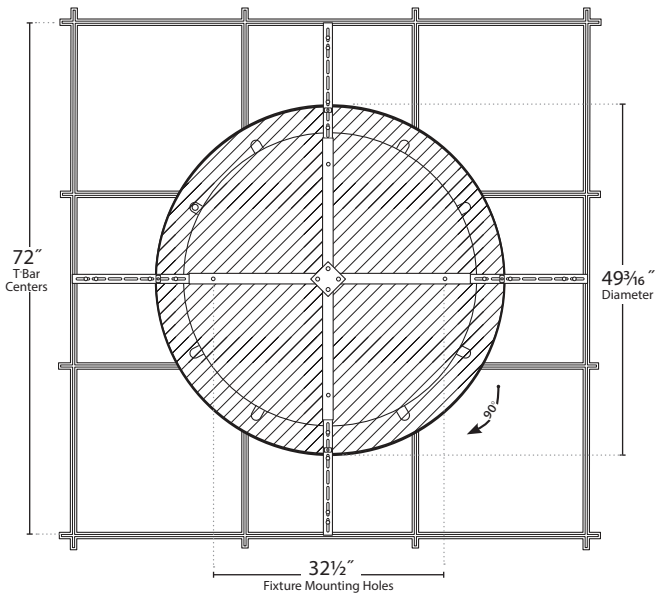

P4000 Sky | Pendant & Surface Semi-Recessed

PRUDENTIAL LTG.

PRULITE.COM 213.746.0360

T-BAR ASSEMBLIES

P4040

Prudential Ltg. reserves the right to change design specifications or materials without notice. Please visit prulite.com for most current data.
© 2014 All rights reserved - All products manufactured at: Prudential Ltg. 1774 E. 21st Street, Los Angeles, CA 90058

Sky Oculus Series

4

08-19-2019