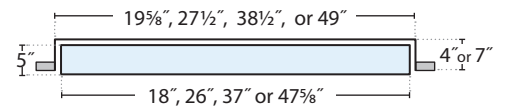

Break the plane for dramatic effect.

Another Prudential Ltg. first, merging our ever-popular P4000 pendant with a hard ceiling trimless flange. The P4000 can be tilted up to 10° for a fun, playful effect or just semi-recessed into the ceiling at different heights — easily adjustable by locking wingnuts.

P4030-LED35-SO-FWA

11889 Delivered Lumens

113 Watts

106 lm/w

LUMEN OUTPUT: Direct (D1)

	LO	MO	SO	HO
18": lm/w	950	1650	1950	2150
	19	33	39	47
2": lm/w	2100	3150	3900	5300
	35	54	67	97
3": lm/w	5800	9100	11889	17700
	56	87	113	177
4": lm/w	9200	11500	18200	28000
	88	110	174	281

Lumen output may vary +/- 5% 3500K used for lm/ft estimates above 4000K +2% llf, 3000K -2%, 2700K -4% -10% LLF for 90 CRI (4K, 3500K and 3K)

See LED Details PDF for more info

SERIES	LED COLOR	OUTPUT	SHIELDING	COLOR/FINISH	CEILING TRIM	DISTRIBUTION	CIRCUITING	VOLTAGE	PLENUM DEPTH	CEILING SYSTEMS	DRIVERS	OPTIONS
P4018 18" Dia. (11 lbs)	LED27 2700K (90CRI)	LO Low	FWA Flat White Acrylic Lens	TMW Textured Matte White	YBK Interior Matte Black Matte (Standard)	D1 Direct	SC Single Circuit	UNV (120- 277)	SMR7 7" Plenum Semi- Recessed (Standard)	X1 T-Bar (1/8" or 3/16" T-Bar, Armstrong Interlude or slot grid)	ND Non-Dimming DM10 0-10v, 10% Dimming (Standard) DM01 0-10v, 1% Dimming	EML Emergency Bat- tery, Low (P4018: 400, Remote only; P4020: 500; P4030-40: 900 deliv- ered lumens)
P4020 2" Dia. (22 lbs)	LED3 3000K	SO Standard	VWA Convex White Acrylic Lens (1" Max drop)	YGW Gloss White (Standard)	TMW Textured Matte White (Recom- mended for t-bar installs)			347 (Emer- gency battery requires a Step Down trans- former)	SMR4 4" Plenum Semi- Recessed (P4000 housing protrudes at least 2 1/2" below ceiling for SMR4)	X7 Hard Ceiling (Hard ceiling mud over flange)	STEP Step Dimming, 100-50-Off, Osram NOTE: Lumens and watts per foot may differ for STEP drivers, consult factory	EMH Emergency Bat- tery, High (P4018-20: 400, Remote only; P4030-40: 1250 delivered lumens)
P4030 3" Dia. (35 lbs)	LED35 3500K	HO High		Y_ Premium Color							LDE5 5-Series EcoSystem LED	IBC Insulated Braided Cord
P4040 4" Dia. (50 lbs)	LED4 4000K	PROG Pro- gram- mable Light Output (Specify desired lm or w/ fixture)		CC Custom Color	YGW Gloss White						LDE1 Hi-lume 1% EcoSystem LED (Soft fade on, fade-to-black dimming)	CP Chicago Plenum
	LED3-90 90CRI				Y_ Premium Color						LTE Hi-lume 1% 2-Wire LED Driver (120V forward phase only)	PRUBIN Meticulous Binning and Labeling every LED Board within a 2-Step MacAd-
	LED35-90 90CRI				Y_ Premium Color						ECO 1% 0-10v, EldoLED (Logarithmic dimming std)	
	LED4-90 90CRI				CC Custom Color						ECDA 1% DALI, EldoLED (Logarithmic dimming std)	
											SOLO 0.1% 0-10v, EldoLED (Dim-to-dark, Logarithmic dimming std)	

Prudential Ltg. reserves the right to change design specifications or materials without notice. Please visit prulite.com for most current data.
© 2014 All rights reserved - All products manufactured at: Prudential Ltg. 1774 E. 21st Street, Los Angeles, CA 90058

Sky Oculus Series

1

08-19-2019