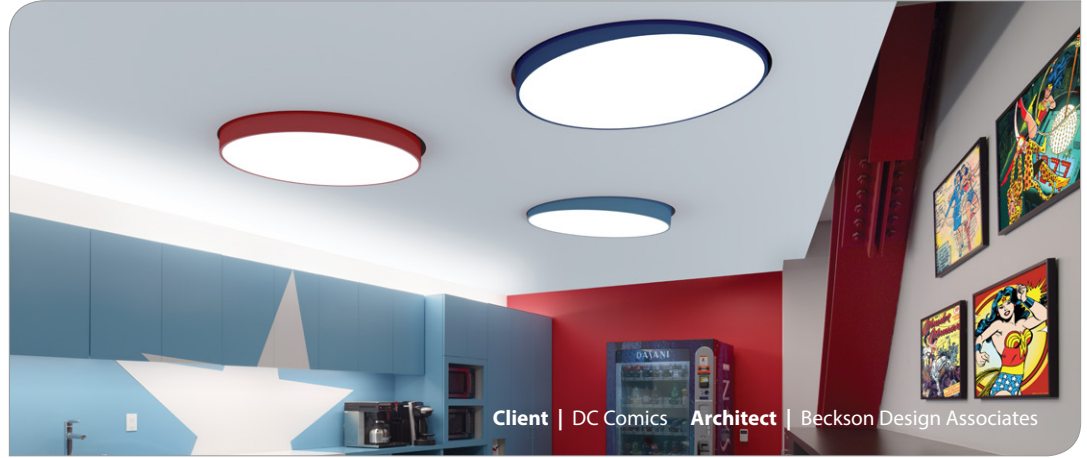

Sky Oculus Series

2

08-19-2019

P4000 Sky | Pendant & Surface Semi-Recessed

PRUDENTIAL LTG.

PRULITE.COM 213.746.0360

| | |
|-------------------------------|-----------------------------|
| YSW – Seashell White (Matte) | YCH – Champagne (Metallic) |
| YSL – Silver (Metallic) | YPE – Pewter (Matte) |
| YRG – Rain Grey (Gloss) | YSTM – Storm Grey (Matte) |
| YBK – Black (Matte) | YBB – Black (Semi Gloss) |
| YSKM – Sky (Matte) | YMB – Military Blue (Matte) |
| YIB – Interstate Blue (Matte) | YSAM – Sapphire (Matte) |
| YFGM – Forest Green (Matte) | YBR – Bronze (Matte) |
| YBY – Boysenberry (Matte) | YSRM – Sunset Red (Matte) |
| YOR – Orange (Matte) | YDAM – Daffodil (Matte) |