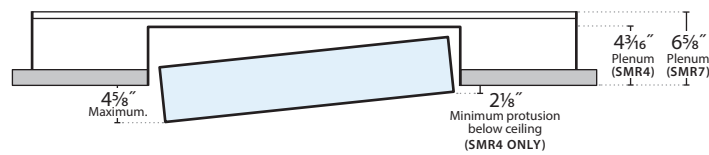

Client | DC Comics Architect | Beckson Design Associates

MOUNTING LOCATIONS

Choose from one of our Premium Colors with no set-up fee.

For paint chip samples, please email: info@prulite.com

TILT:

SMR Semi Recessed up to 10.5° tilt Trimless
X7 mud-over flange for hard ceilings