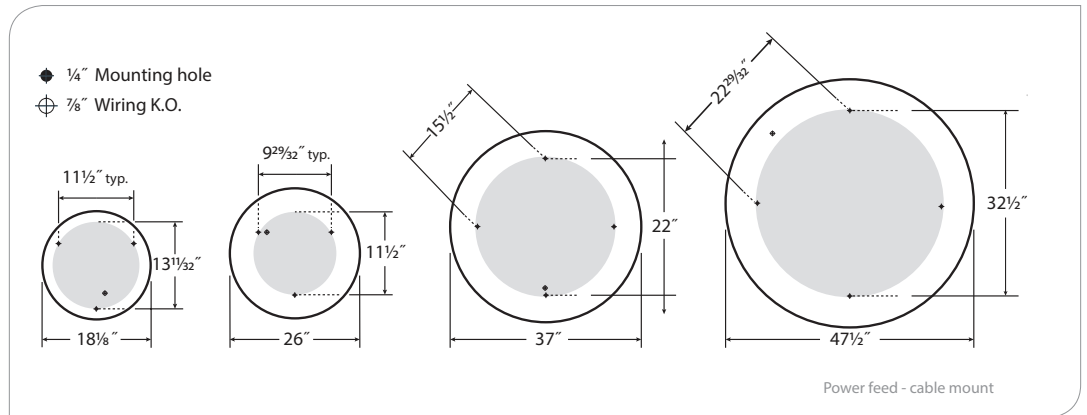

Client | DC Comics Architect | Beckson Design Associates

MOUNTING LOCATIONS

Choose from one of our Premium Colors with no set-up fee.

For paint chip samples, please email: info@prulite.com

TILT:

SMR Semi Recessed up to 10.5° tilt Trimless
X7 mud-over flange for hard ceilings