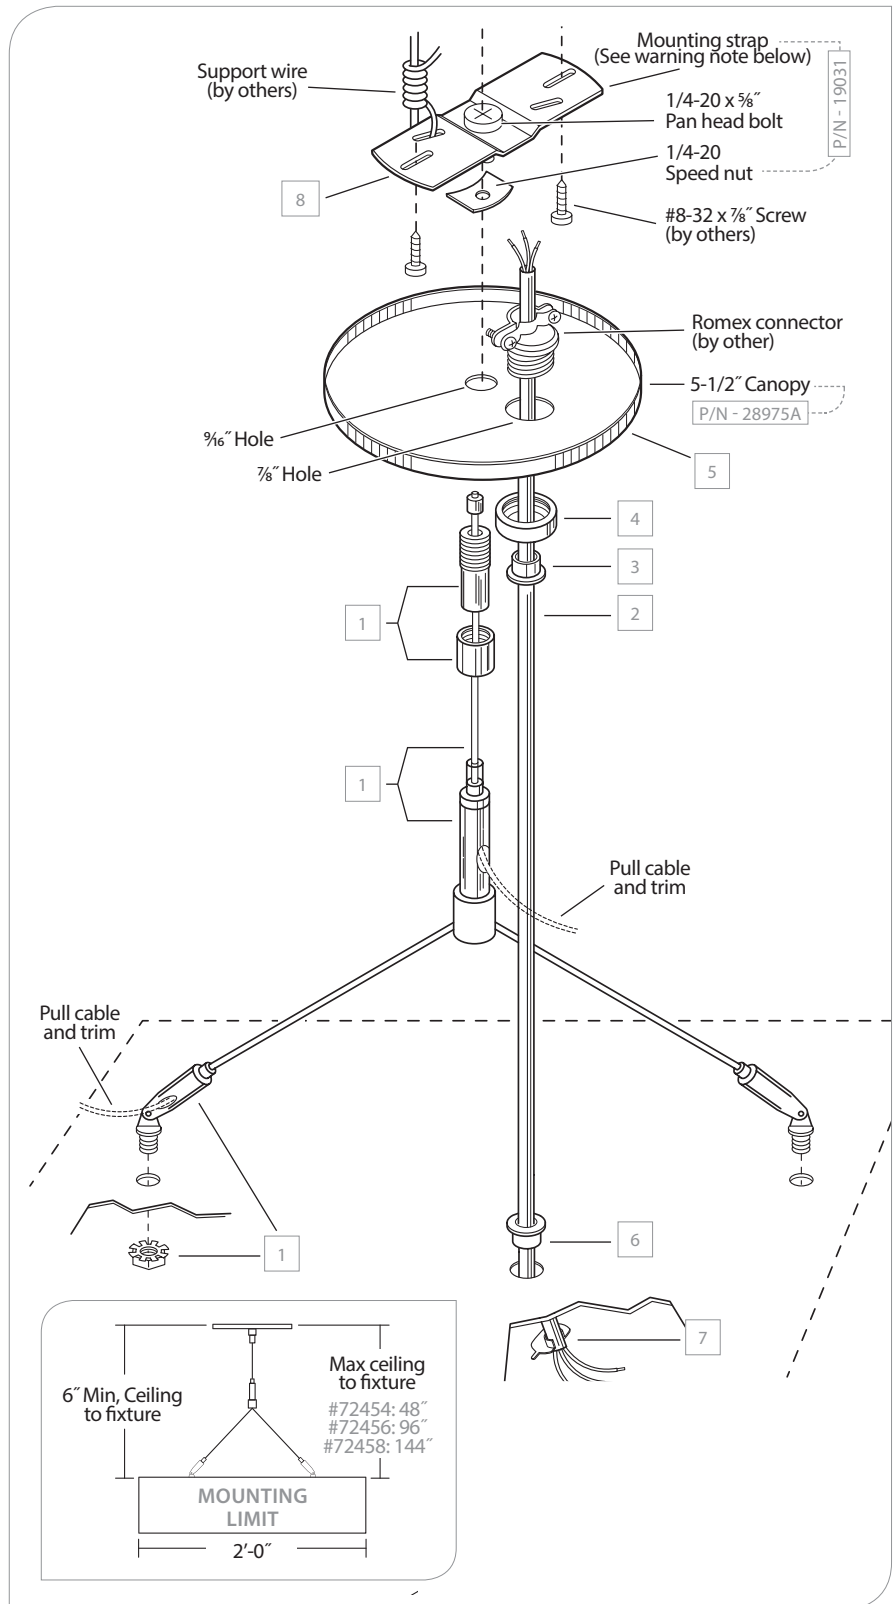

P3620 | 2-Way Monopoint (MPCCA)

X3 CORD/CABLE MOUNTING INSTALLATION INSTRUCTIONS

PRUDENTIAL LTG.

PRULITE.COM 213.746.0360

PARTS LIST

Assembly Number 72455 - 48" Cable (2 per fixture)

8	19031	Mounting Strap, 1/4-20 Speed Nut, 1/4-20 x 5/8" Pan HD. Screw	1
7	53243	Metal Strain Relief Bushing	1
6	53345	White Snap Bushing	1
5	28975A	5-1/2" Dia. White Canopy	1
4	53359	Threaded Bushing	1
3	53360	White Universal Bushing	1
2	53263	18 GA. 3 Wire SJT Cord 6"	1
1	57498	Coupler W/ 53" Cable 3-Way Cable Adapter 1/4-20 Keps Lock Nut Pivoting Cable Glider	1 1 2 2

Assembly Number 72457 Cable (2 per fixture)

8	19031	Mounting Strap, 1/4-20 Speed Nut, 1/4-20 x 5/8" Pan HD. Screw	1
7	53243	Metal Strain Relief Bushing	1
6	53345	White Snap Bushing	1
5	28975A	5-1/2" Dia. White Canopy	1
4	53359	Threaded Bushing	1
3	53360	White Universal Bushing	1
2	43039	18 GA. 3 Wire SJT Cord 10"	1
1	57497	Coupler W/ 53" Cable 3-Way Cable Adapter 1/4-20 Keps Lock Nut Pivoting Cable Glider	1 1 2 2

Assembly Number 72459 - 144" Cable (2 per fixture)

8	19031	Mounting Strap, 1/4-20 Speed Nut, 1/4-20 x 5/8" Pan HD. Screw	1
7	53243	Metal Strain Relief Bushing	1
6	53345	White Snap Bushing	1
5	28975A	5-1/2" Dia. White Canopy	1
4	53359	Threaded Bushing	1
3	53360	White Universal Bushing	1
2	43056	18 GA. 3 Wire SJT Cord 14"	1
1	57447	Coupler W/ 96" Cable 3-Way Cable Adapter 1/4-20 Keps Lock Nut Pivoting Cable Glider	1 1 2 2

WARNING: Ground fixture in according with local and national electrical codes. Failure to do so may result in serious personal injury.