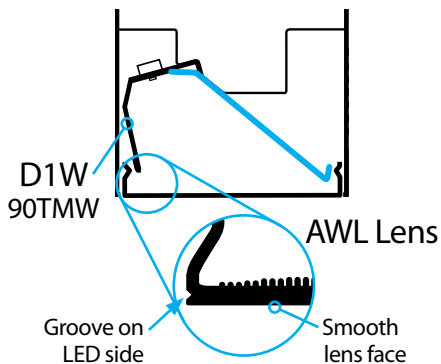

BIONIC LED | LENS ORIENTATION

Wall Wash

D1W-AWL

Wall Graze

D1G-AWW