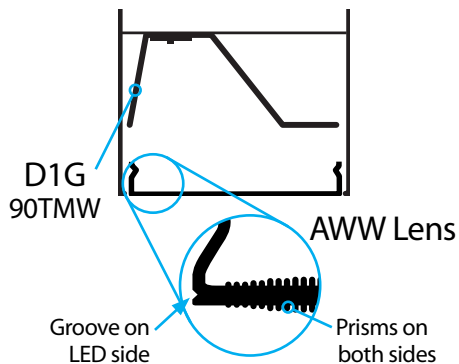

BIONIC LED | LENS ORIENTATION

Wall Wash

D1W-AWL

Wall Graze

D1G-AWW