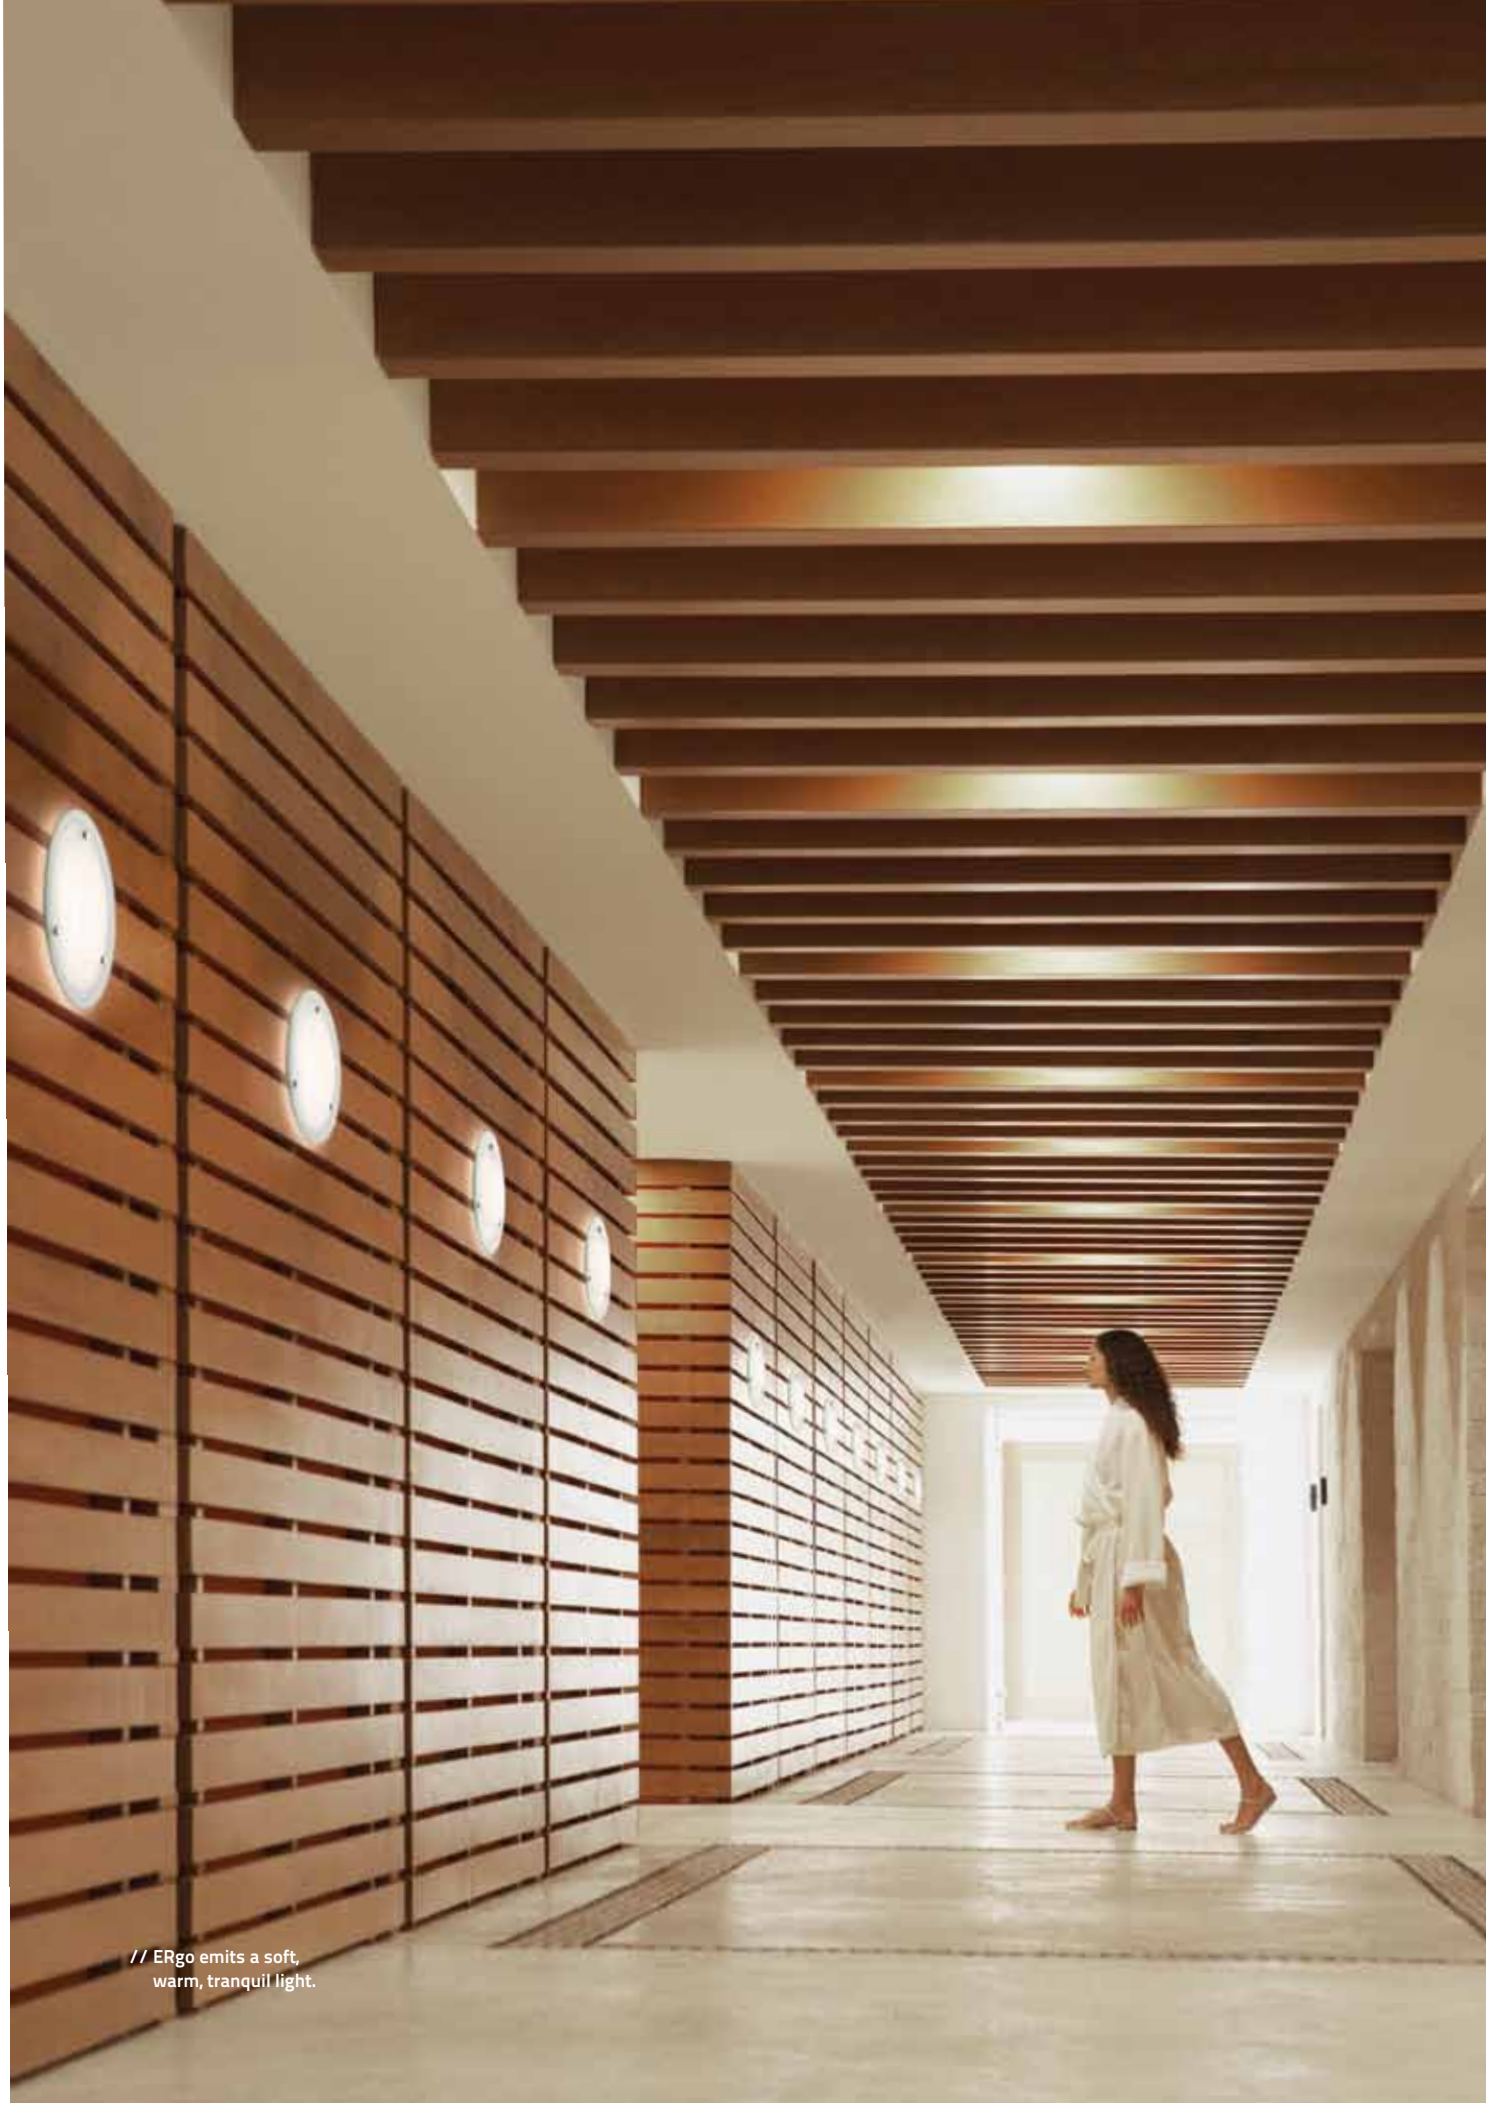

TEL 908.658.4231

// ERgo emits a soft, warm, tranquil light.

→ ERgo

CHANGING CODES AND LED CREATE A SPARK OF INSPIRATION

Building codes change to improve our lives and keep us safe. And when California's OSHPD code changed to limit protrusion of corridor fixtures to 1.5", Prudential leveraged this mandate for a new level of brilliance in sconce luminaires. The ERgo™ wall sconce, in both round and square designs, are simple, smart and aesthetic. ERgo emanates light in a soft, glowing, soothing way – demonstrating both beauty in form and utility in function.

What
ERgo's LED emits an ambient glow in every direction that is optically comfortable.

Where
Use outside rooms and along corridors as an unobtrusive way marker.

Why
ERgo is fully Code-compliant for hospitals, health care, hospitality, spa and corporate environments.