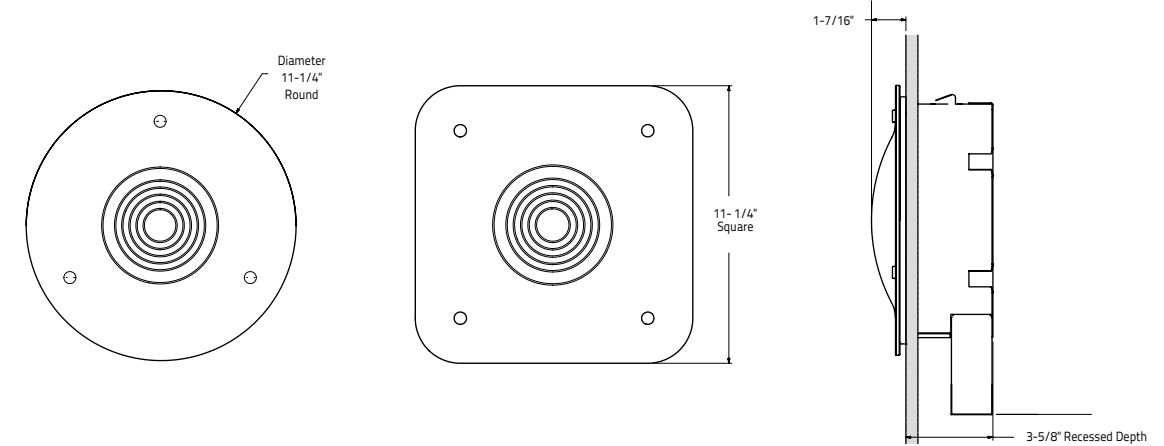

→ ERgo

Specs:

Features: Slim 1.5" projection wall sconce to meet OSHPD 1003.3.3 California Building Code. Silkscreened concentric ring pattern on sand-blasted glass.

Construction: 20 gauge formed steel housing, 3/16" tempered glass (frosted), LED array with 119 chips in a neutral (4000k) or warm (3000k) color with 80+ CRI.