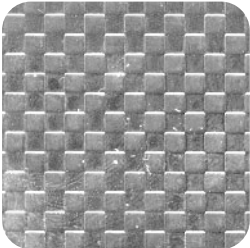

Blue Acrylic

White Acrylic

Acrylic available on the new Aparia fixtures.

aluminum lines

brushed aluminum

stainless steel weave

copper

stainless steel squares

galvanized

Steel weave, squares and copper, limited usage.