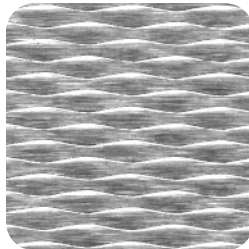

Blue Acrylic

White Acrylic

Acrylic available on the new Aparia fixtures.

aluminum lines

brushed aluminum

stainless steel weave

copper

stainless steel squares

galvanized

Steel weave, squares and copper, limited usage.